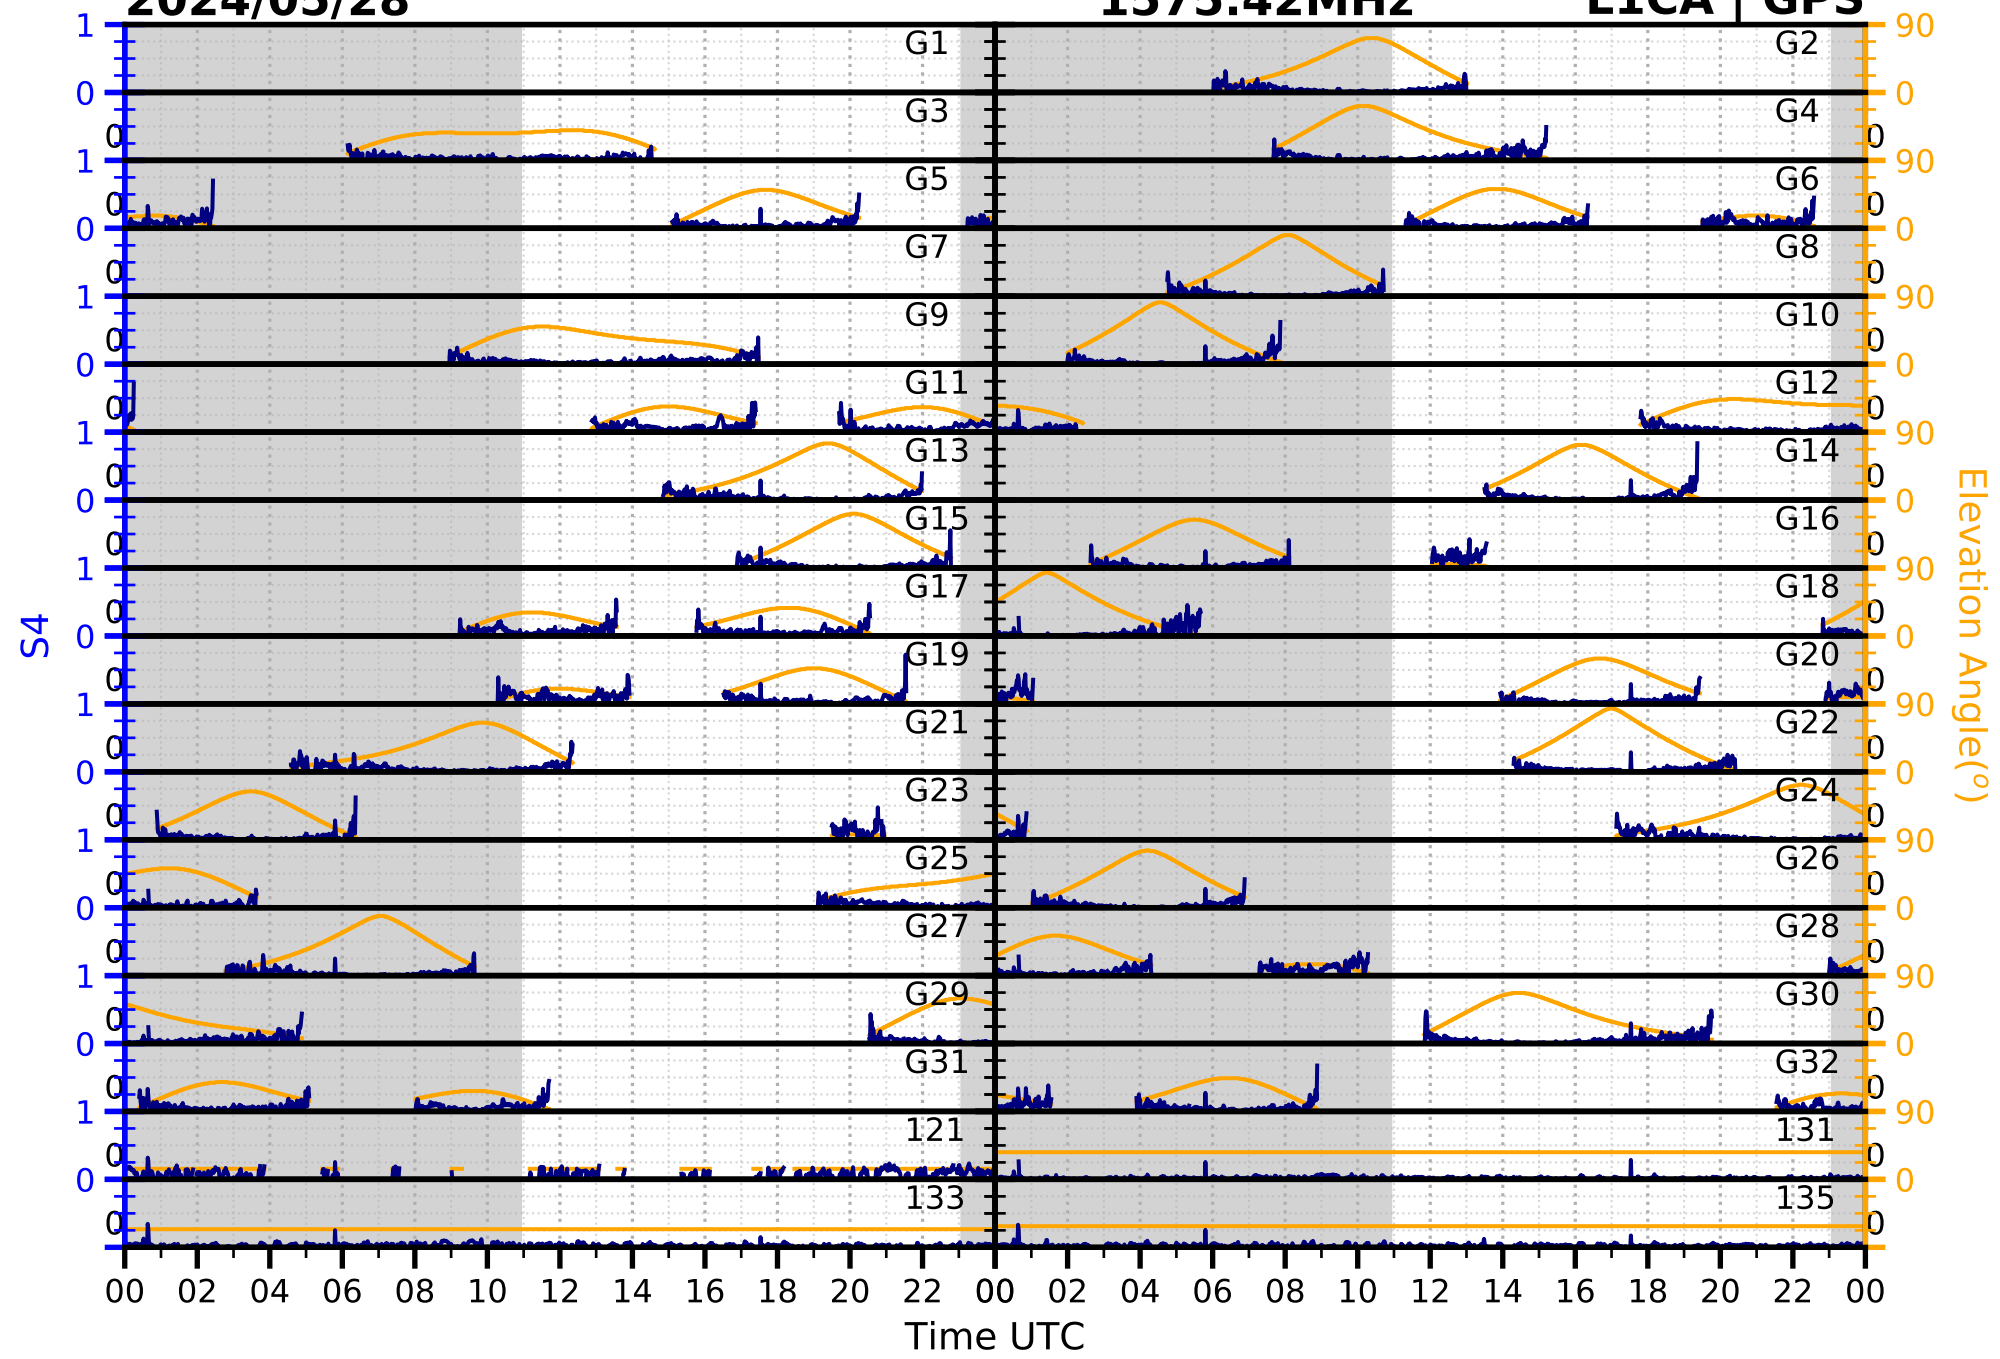

2024/05/28

S4

1575.42MHz

L1CA | GPS

2024/05/28

S4

1575.42MHz

L1BC | GALILEO

2024/05/28

S4

1602MHz

L1CA | GLONASS