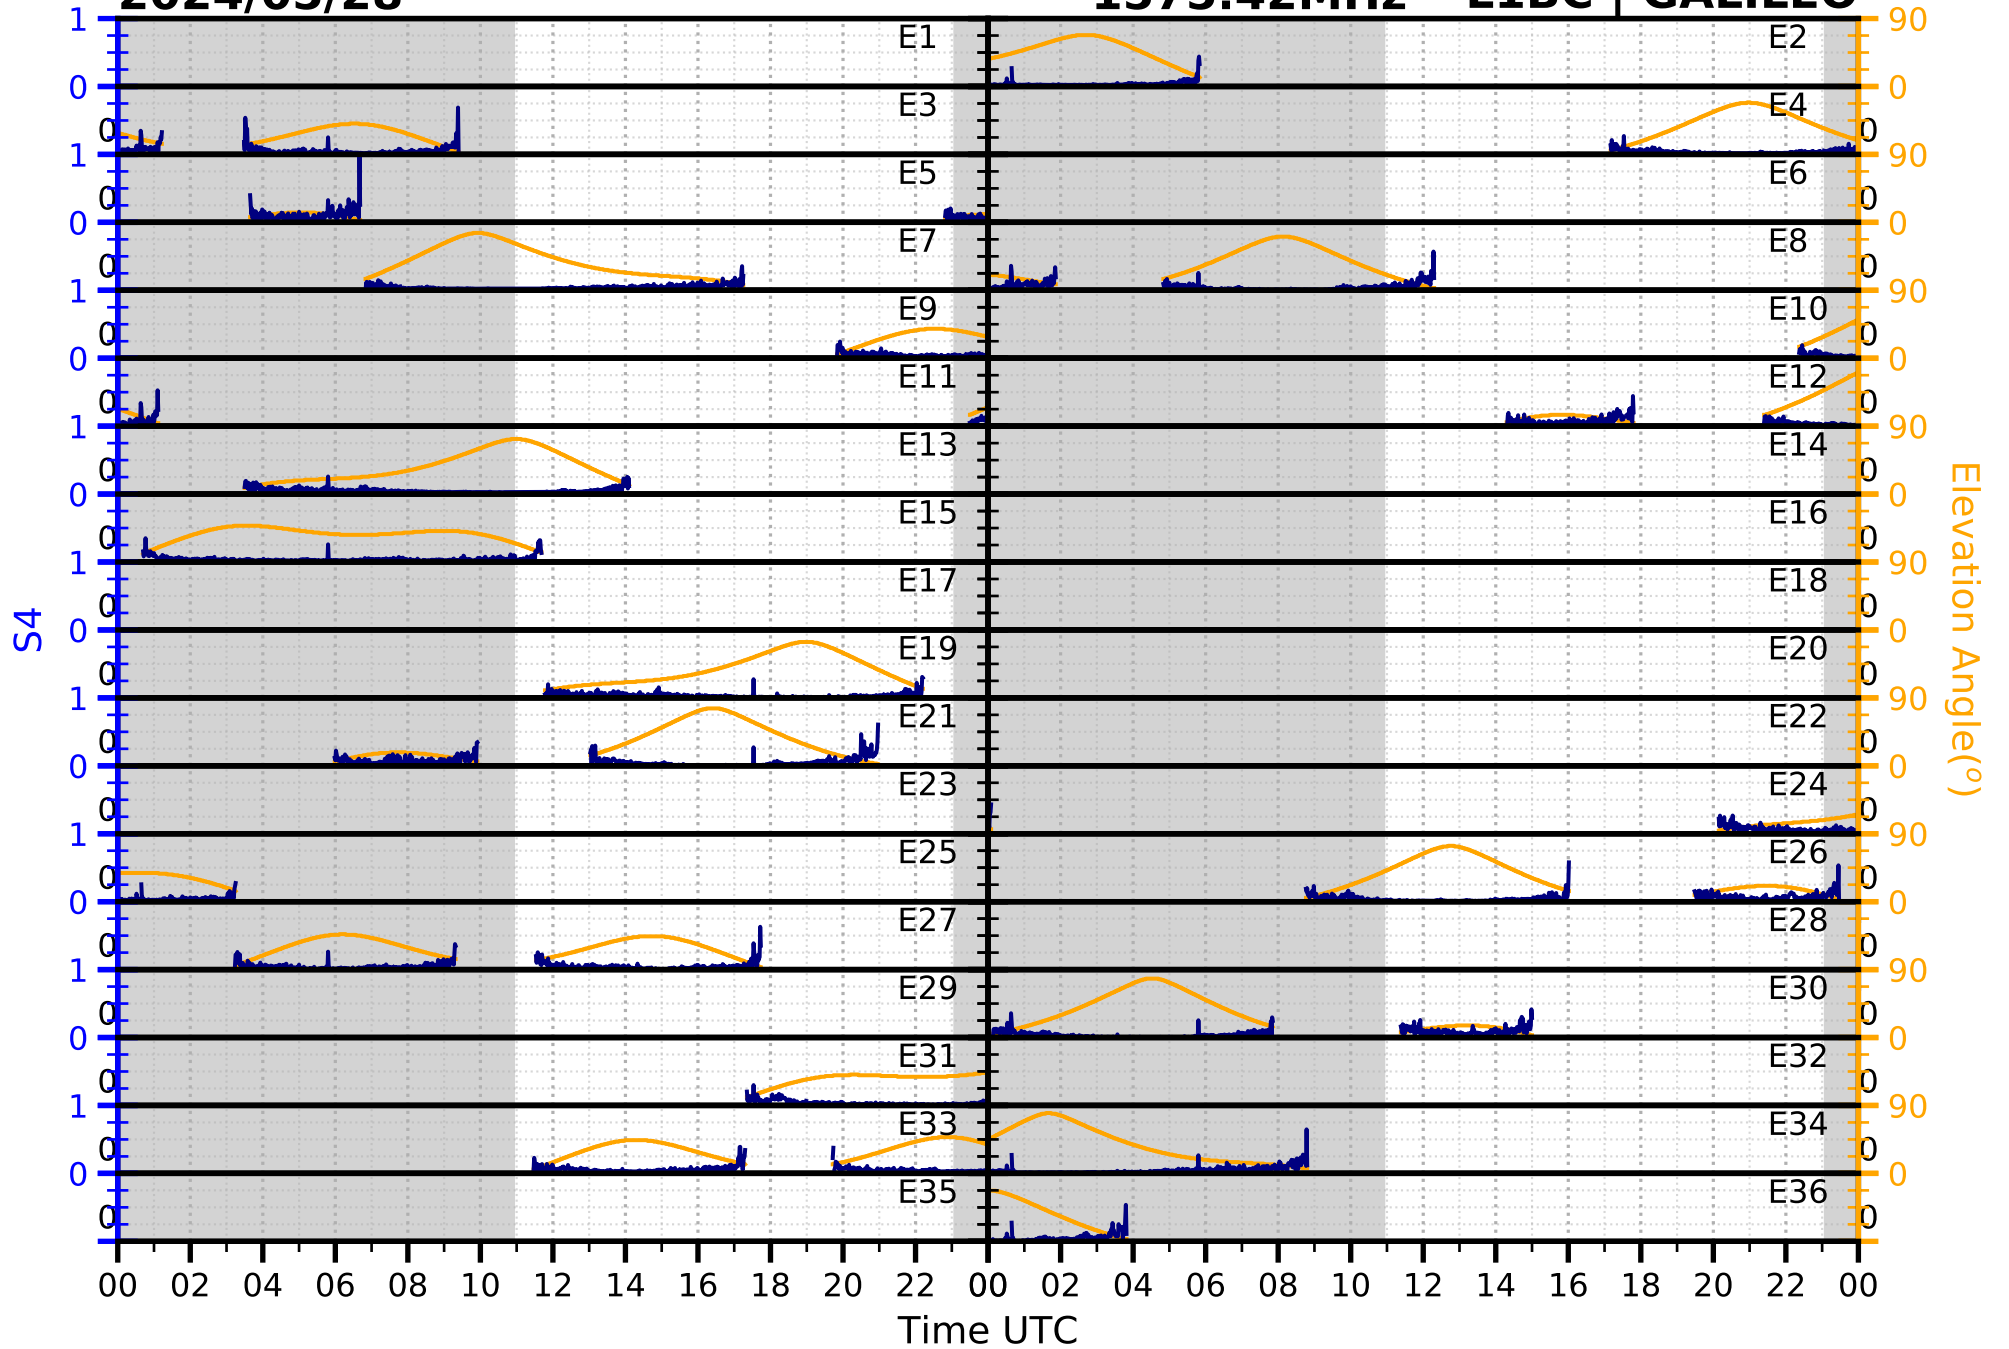

2024/05/28

S4

1575.42MHz

L1CA | GPS

2024/05/28

S4

1575.42MHz

L1BC | GALILEO

2024/05/28

S4

1602MHz

L1CA | GLONASS