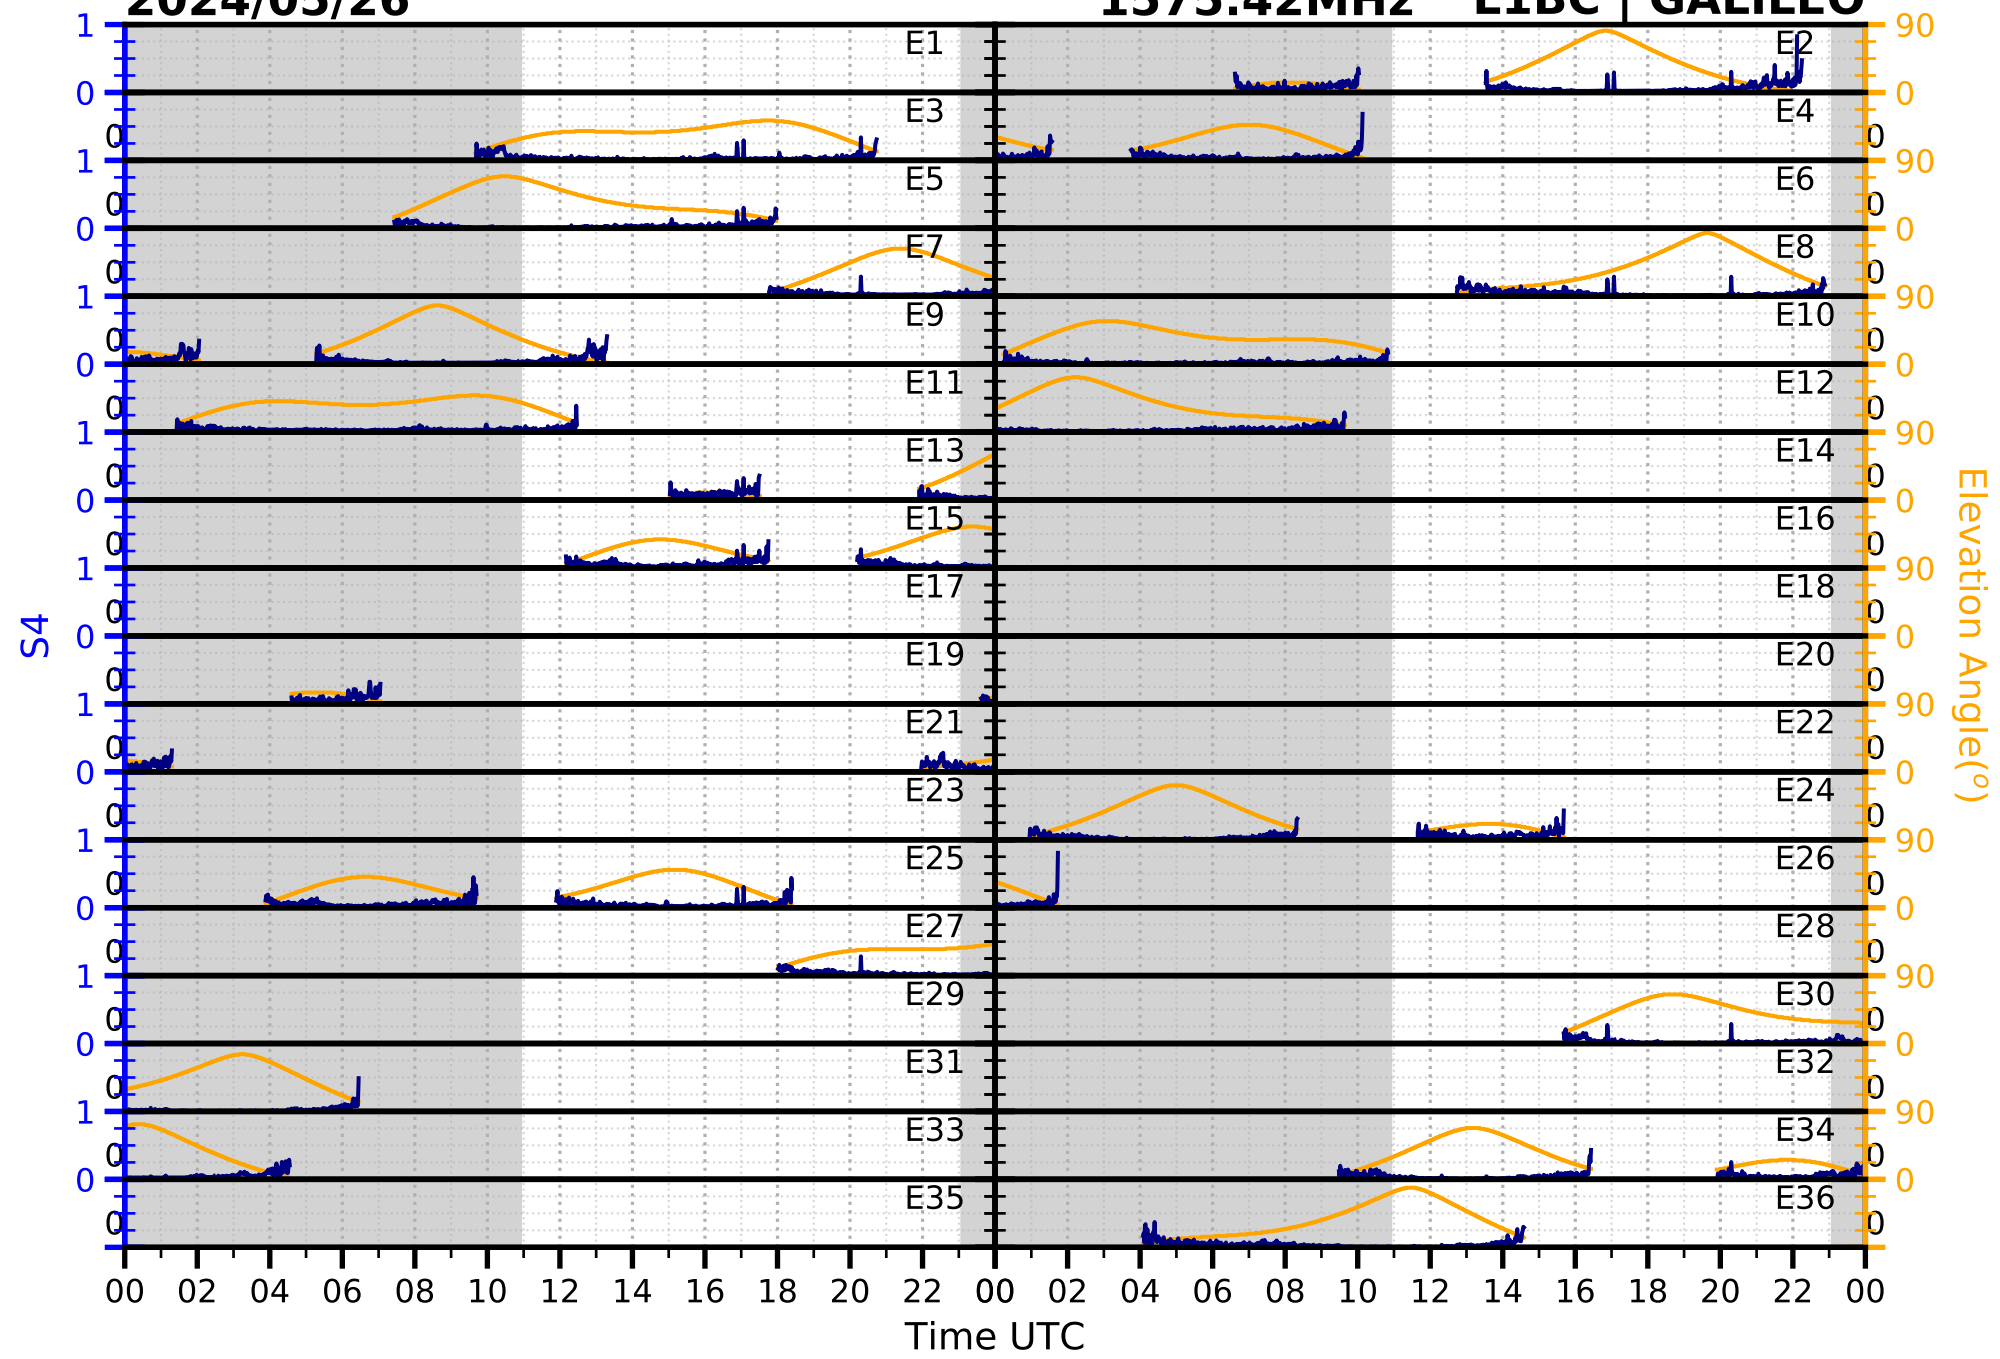

2024/05/26

S4

1575.42MHz

L1CA | GPS

2024/05/26

S4 1575.42MHz L1BC | GALILEO

2024/05/26

S4

1602MHz

L1CA | GLONASS