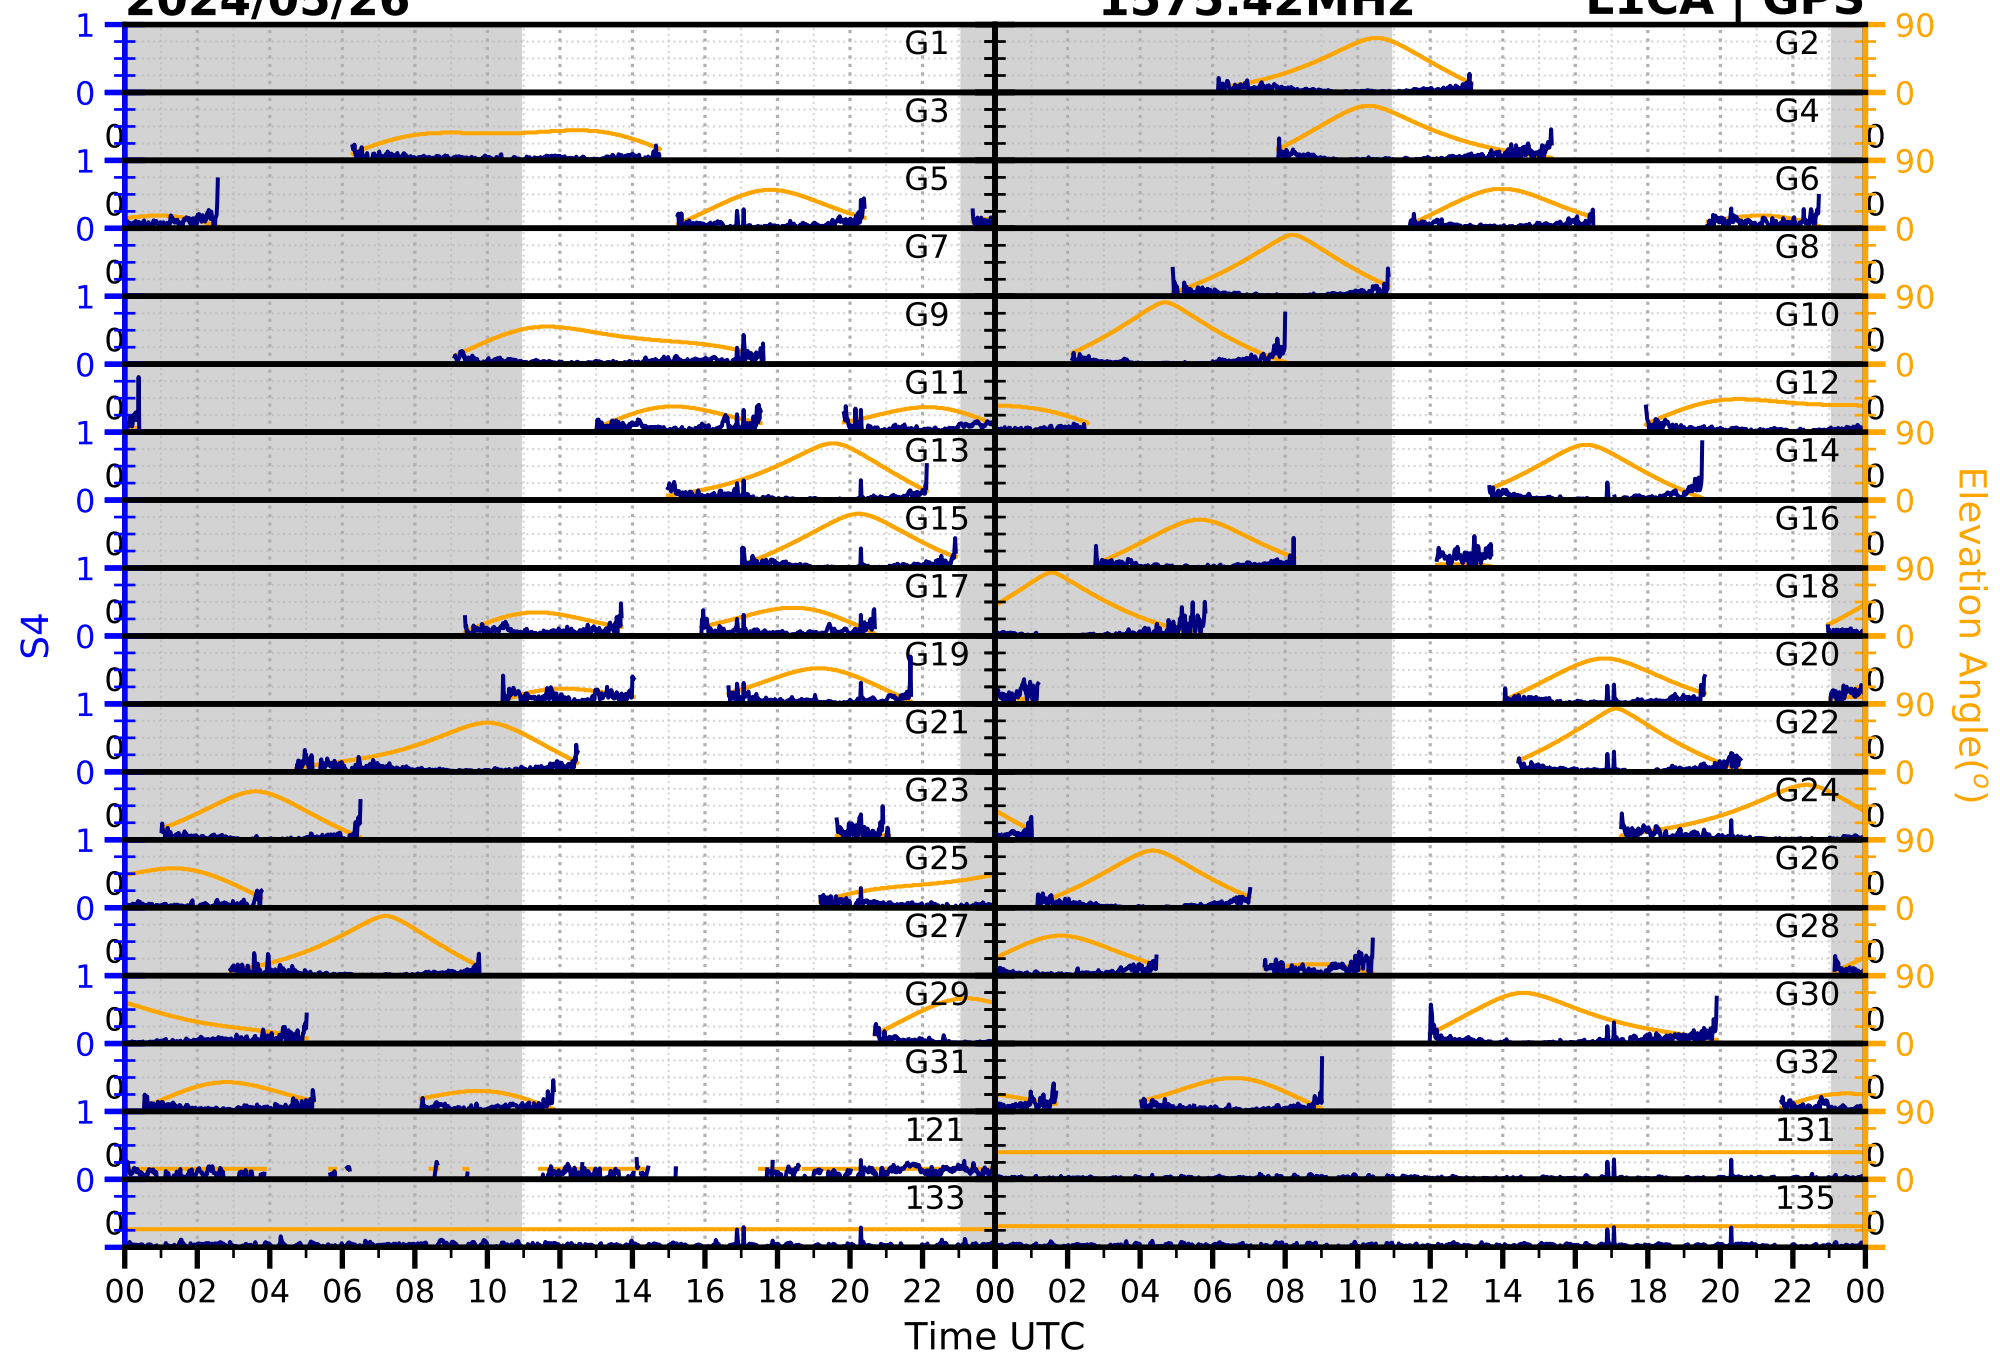

2024/05/26

S4

1575.42MHz

L1CA | GPS

2024/05/26

S4 1575.42MHz L1BC | GALILEO

2024/05/26

S4

1602MHz

L1CA | GLONASS