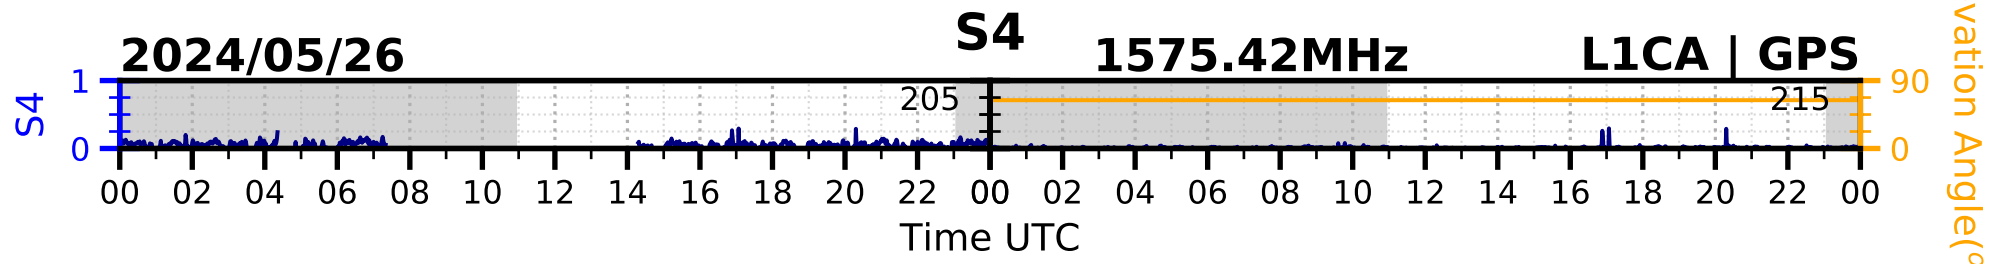

2024/05/26

S4

1575.42MHz

L1CA | GPS

2024/05/26

S4 1575.42MHz L1BC | GALILEO

2024/05/26

S4

1602MHz

L1CA | GLONASS