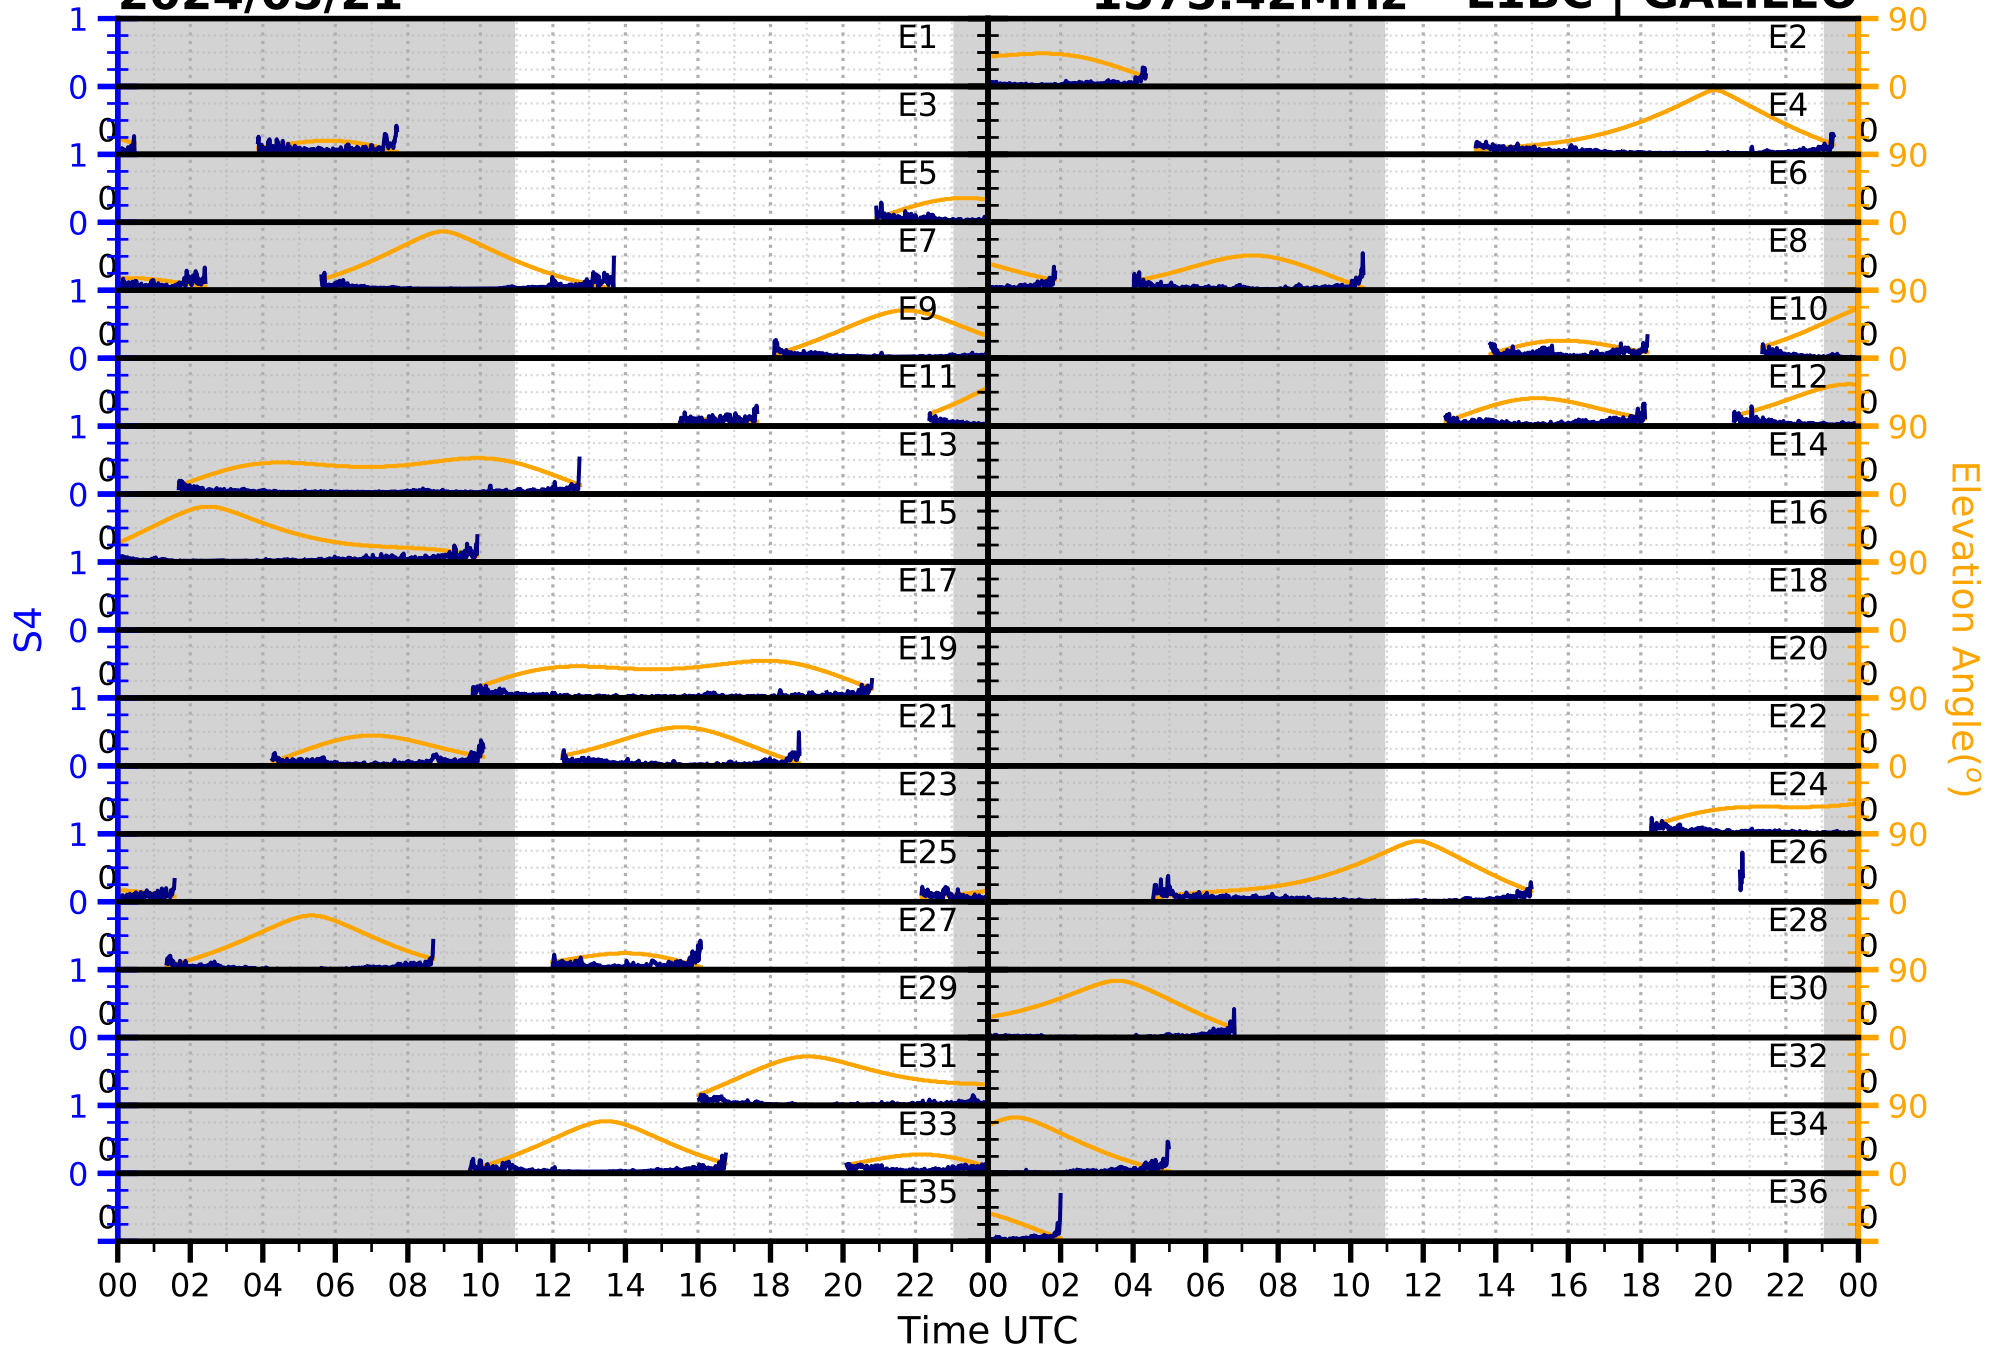

2024/05/21

S4

1575.42MHz

L1CA | GPS

2024/05/21

S4

1575.42MHz

L1BC | GALILEO

2024/05/21

S4

1602MHz

L1CA | GLONASS