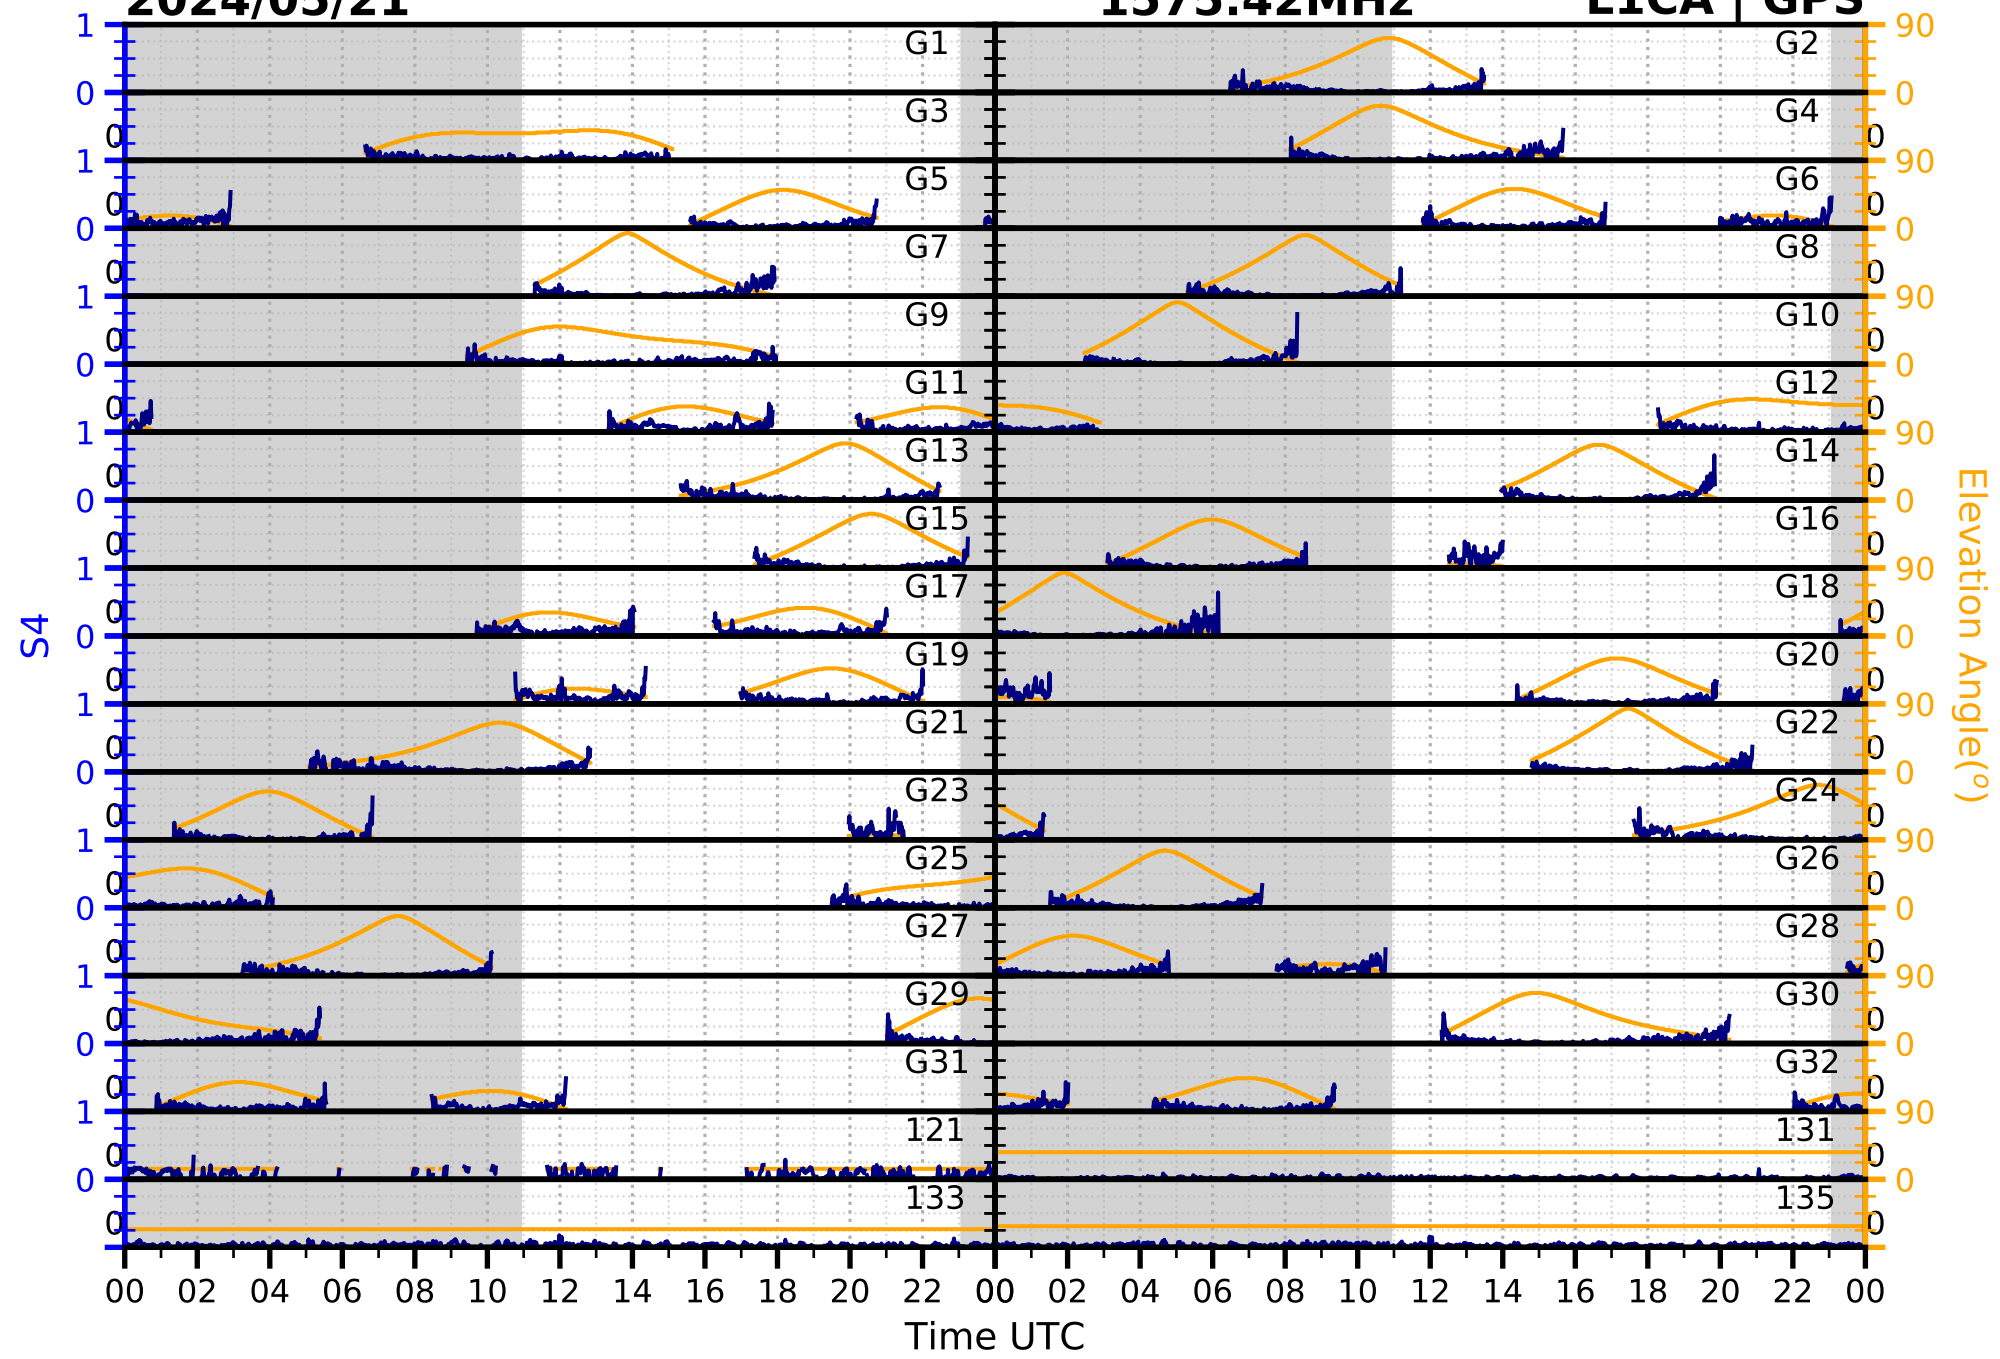

2024/05/21

S4

1575.42MHz

L1CA | GPS

2024/05/21

S4

1575.42MHz

L1BC | GALILEO

2024/05/21

S4

1602MHz

L1CA | GLONASS