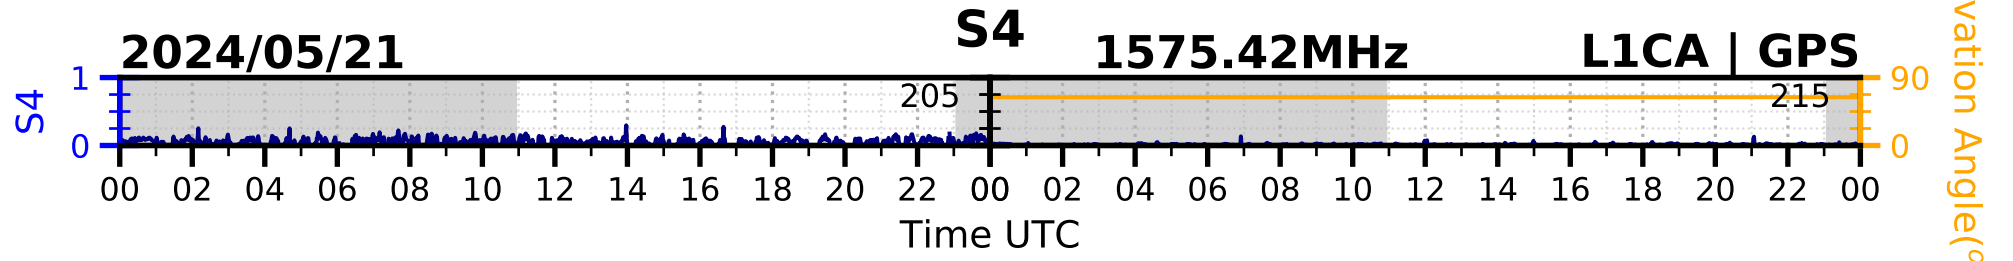

2024/05/21

S4

1575.42MHz

L1CA | GPS

2024/05/21

S4

1575.42MHz

L1BC | GALILEO

2024/05/21

S4

1602MHz

L1CA | GLONASS