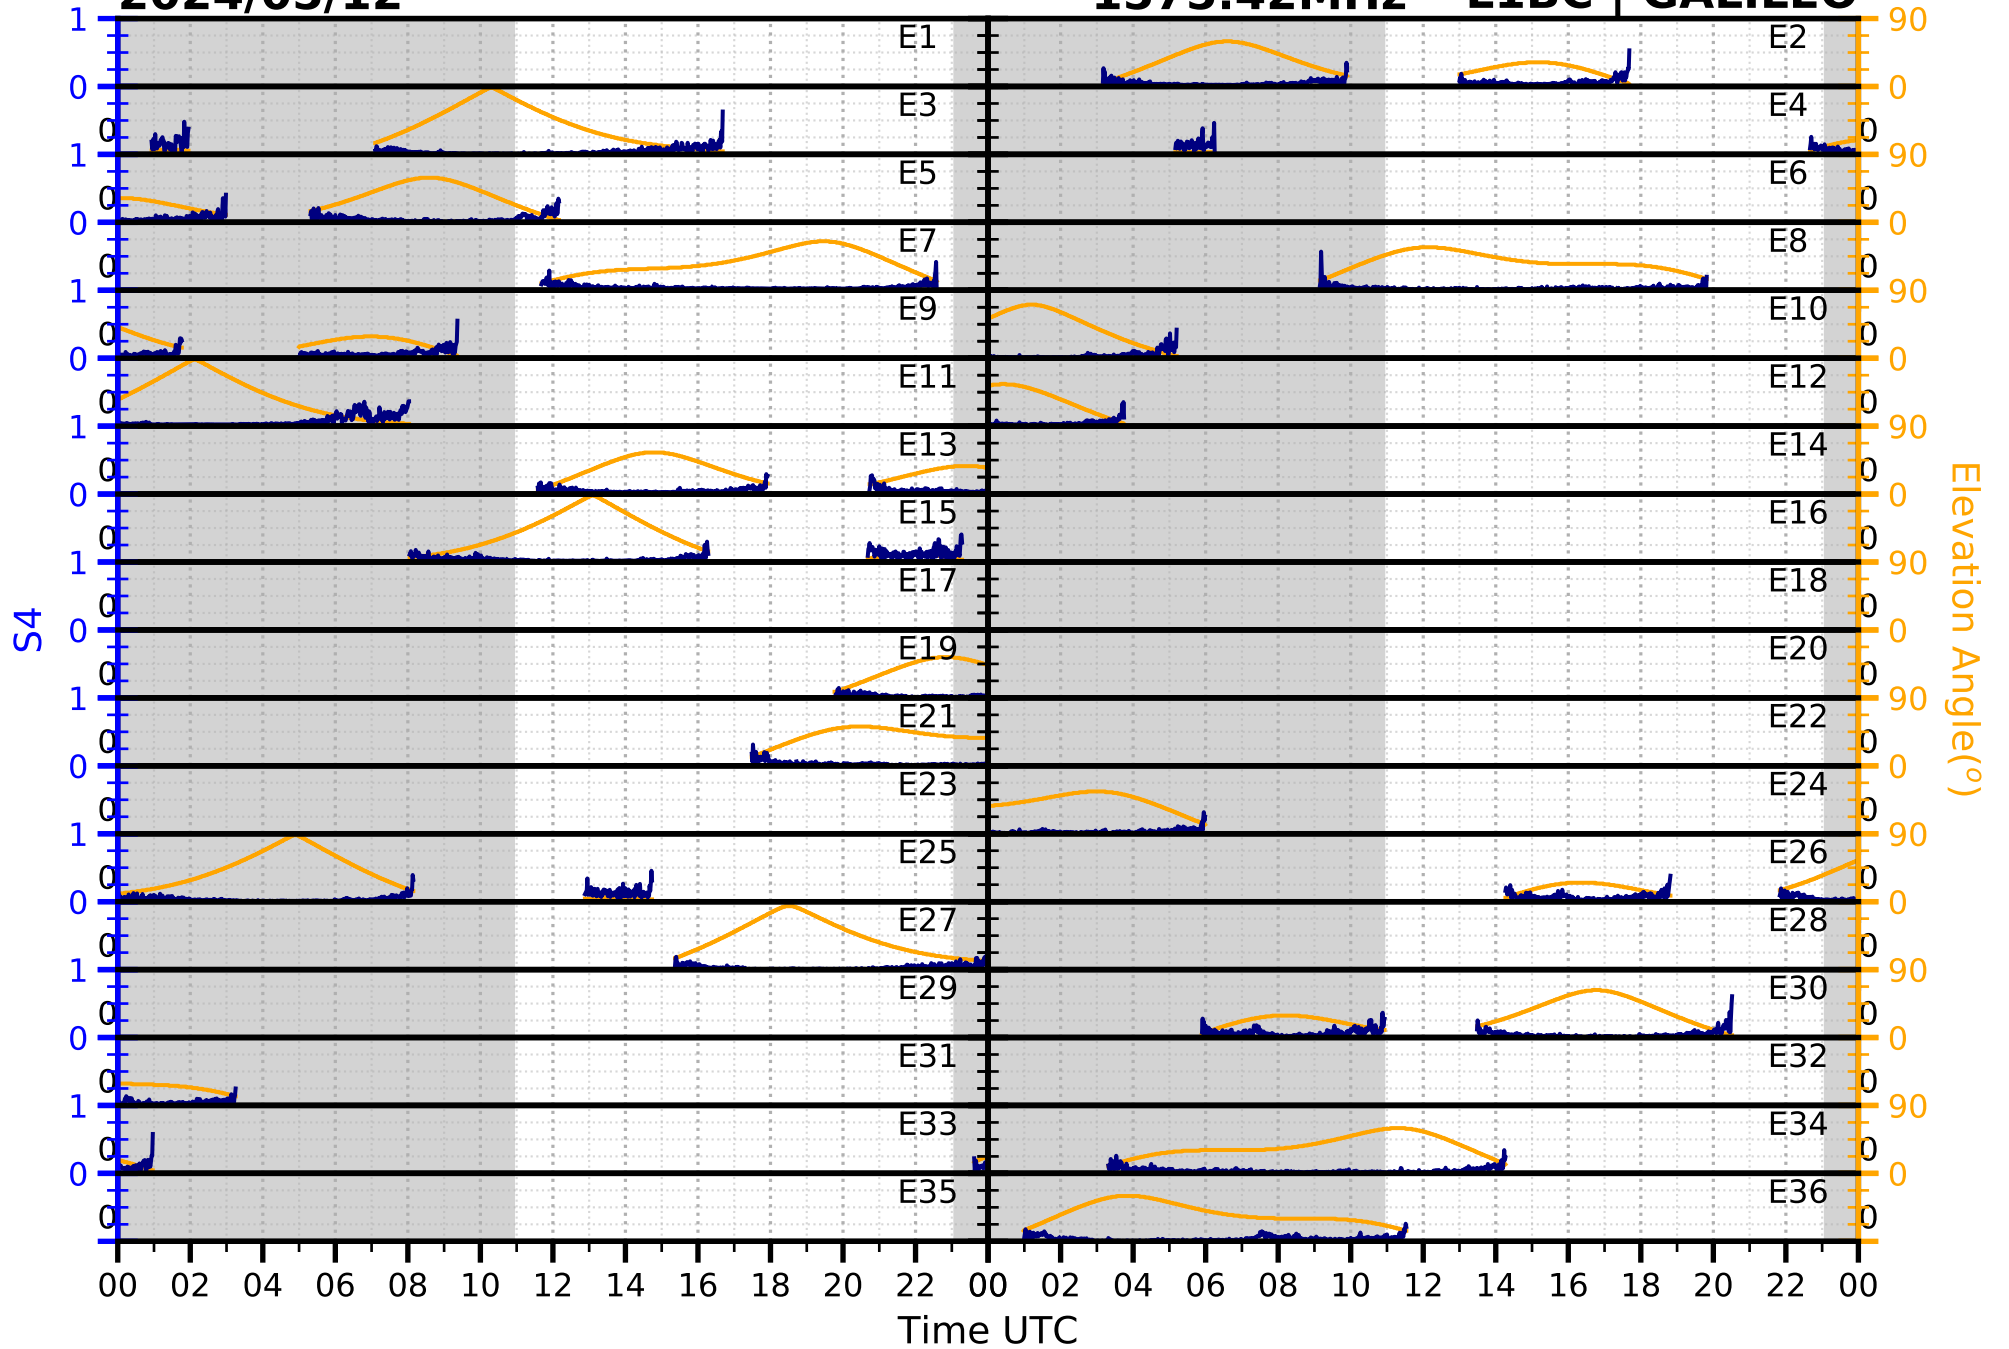

2024/05/12

S4

1575.42MHz

L1CA | GPS

2024/05/12

S4

1575.42MHz

L1BC | GALILEO

2024/05/12

S4

1602MHz

L1CA | GLONASS