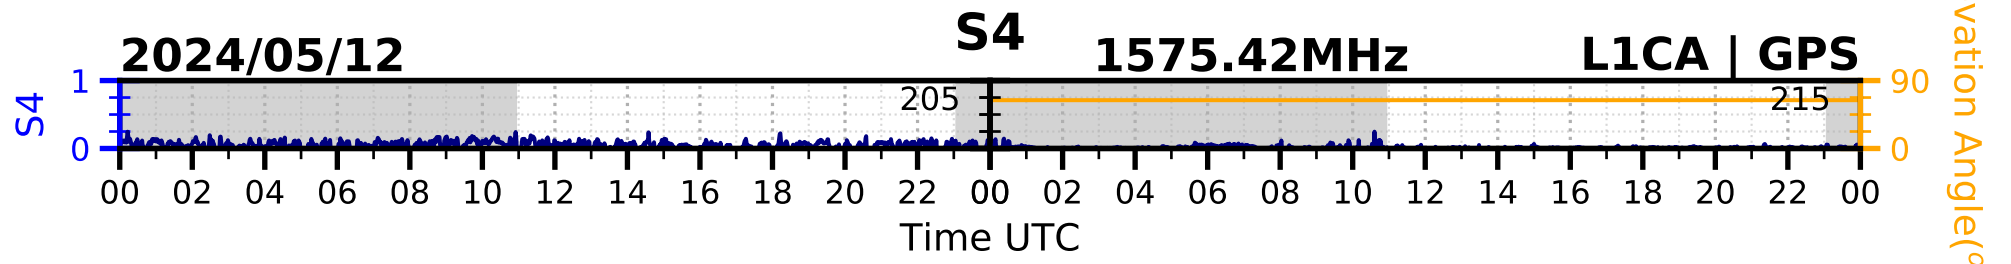

2024/05/12

S4

1575.42MHz

L1CA | GPS

2024/05/12

S4

1575.42MHz

L1BC | GALILEO

2024/05/12

S4

1602MHz

L1CA | GLONASS