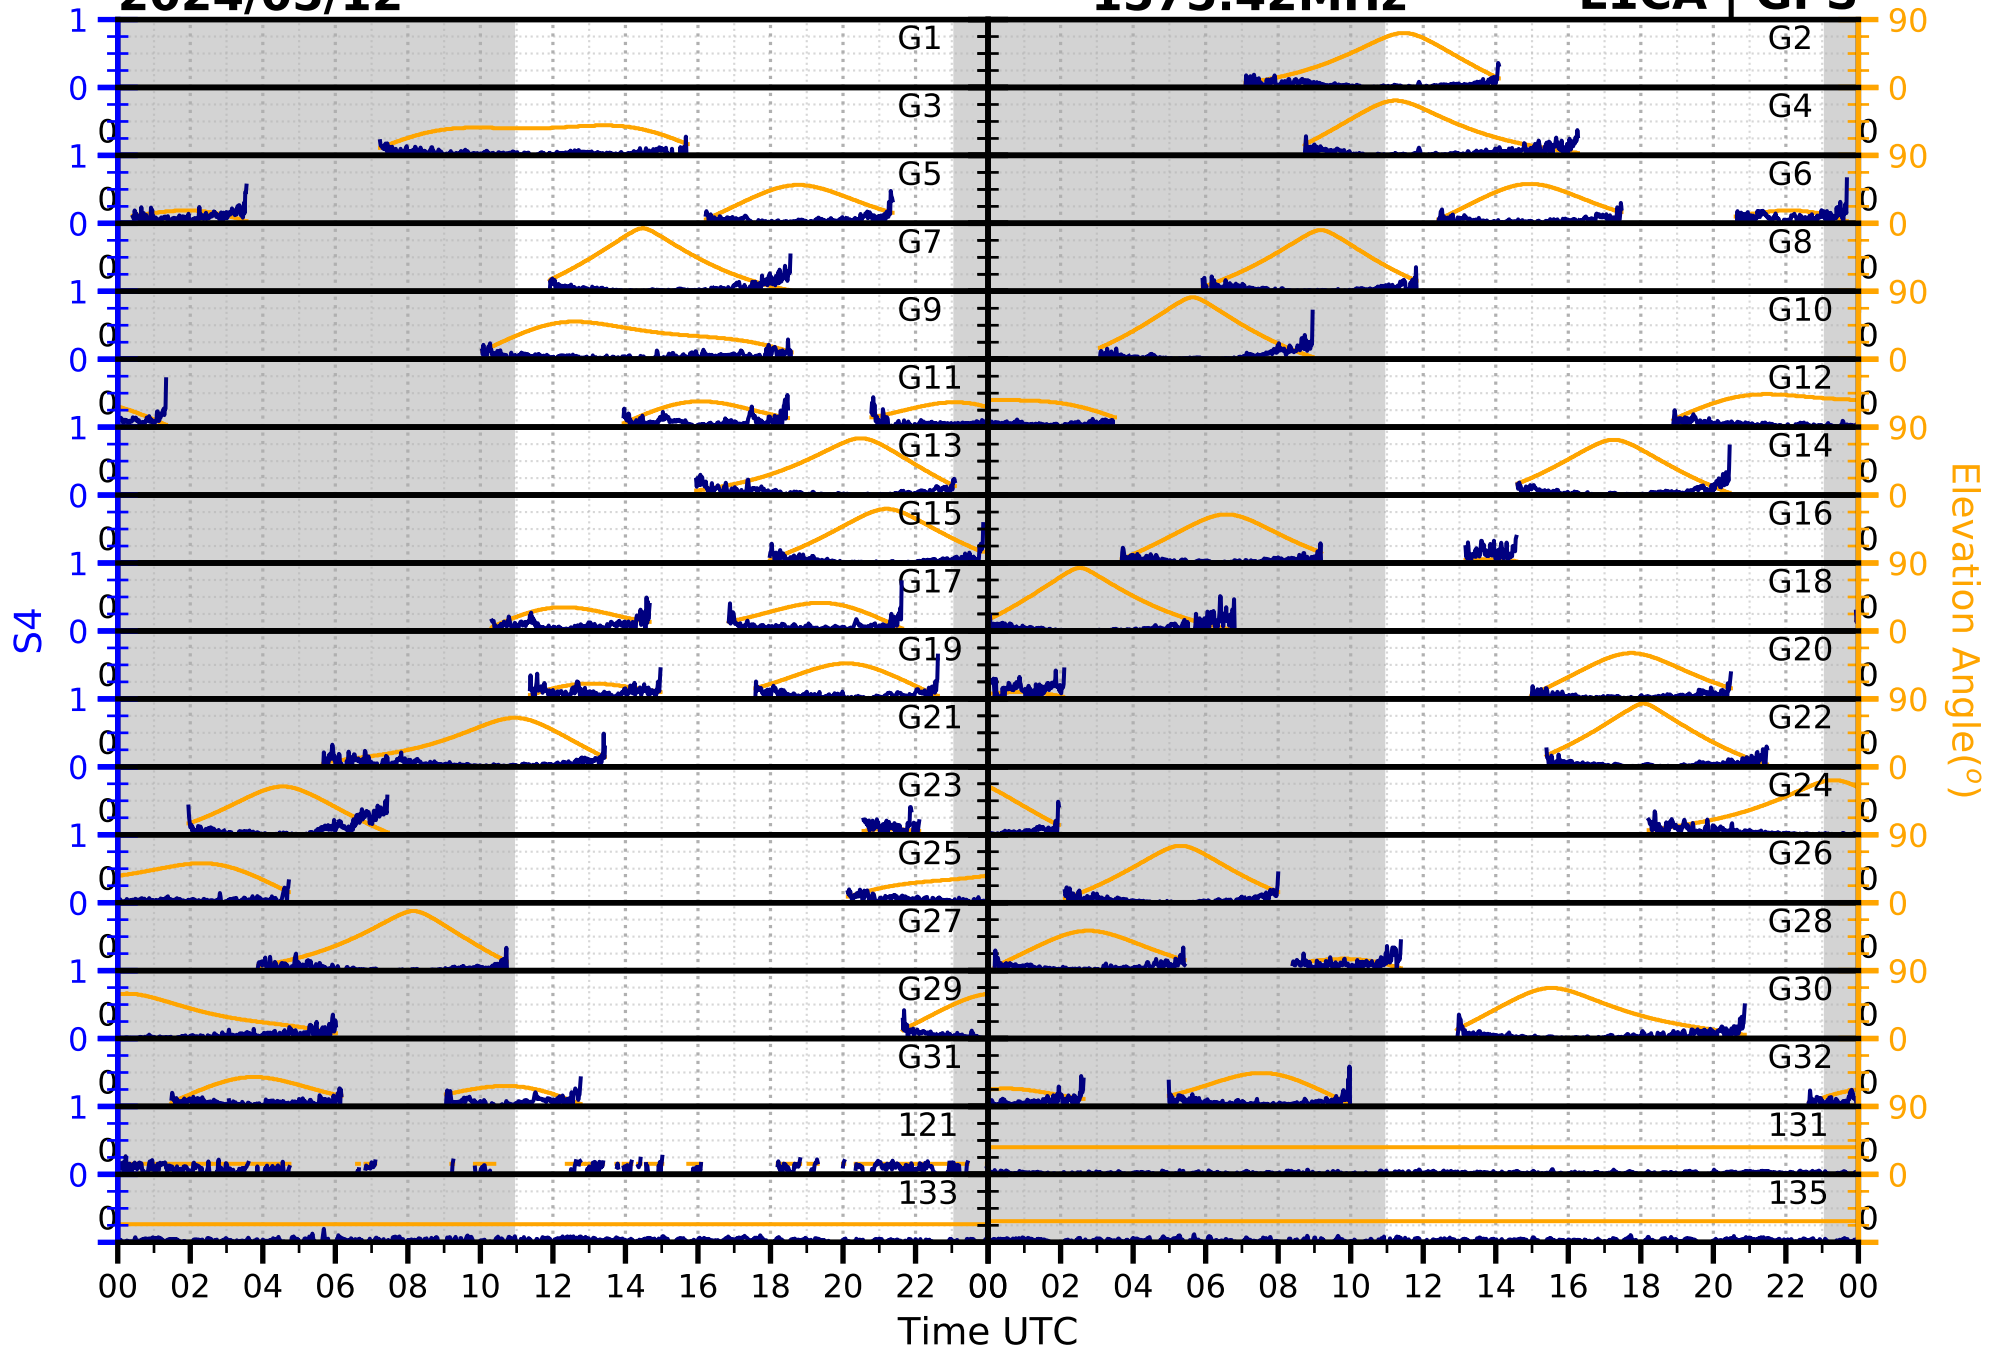

2024/05/12

S4

1575.42MHz

L1CA | GPS

2024/05/12

S4

1575.42MHz

L1BC | GALILEO

2024/05/12

S4

1602MHz

L1CA | GLONASS