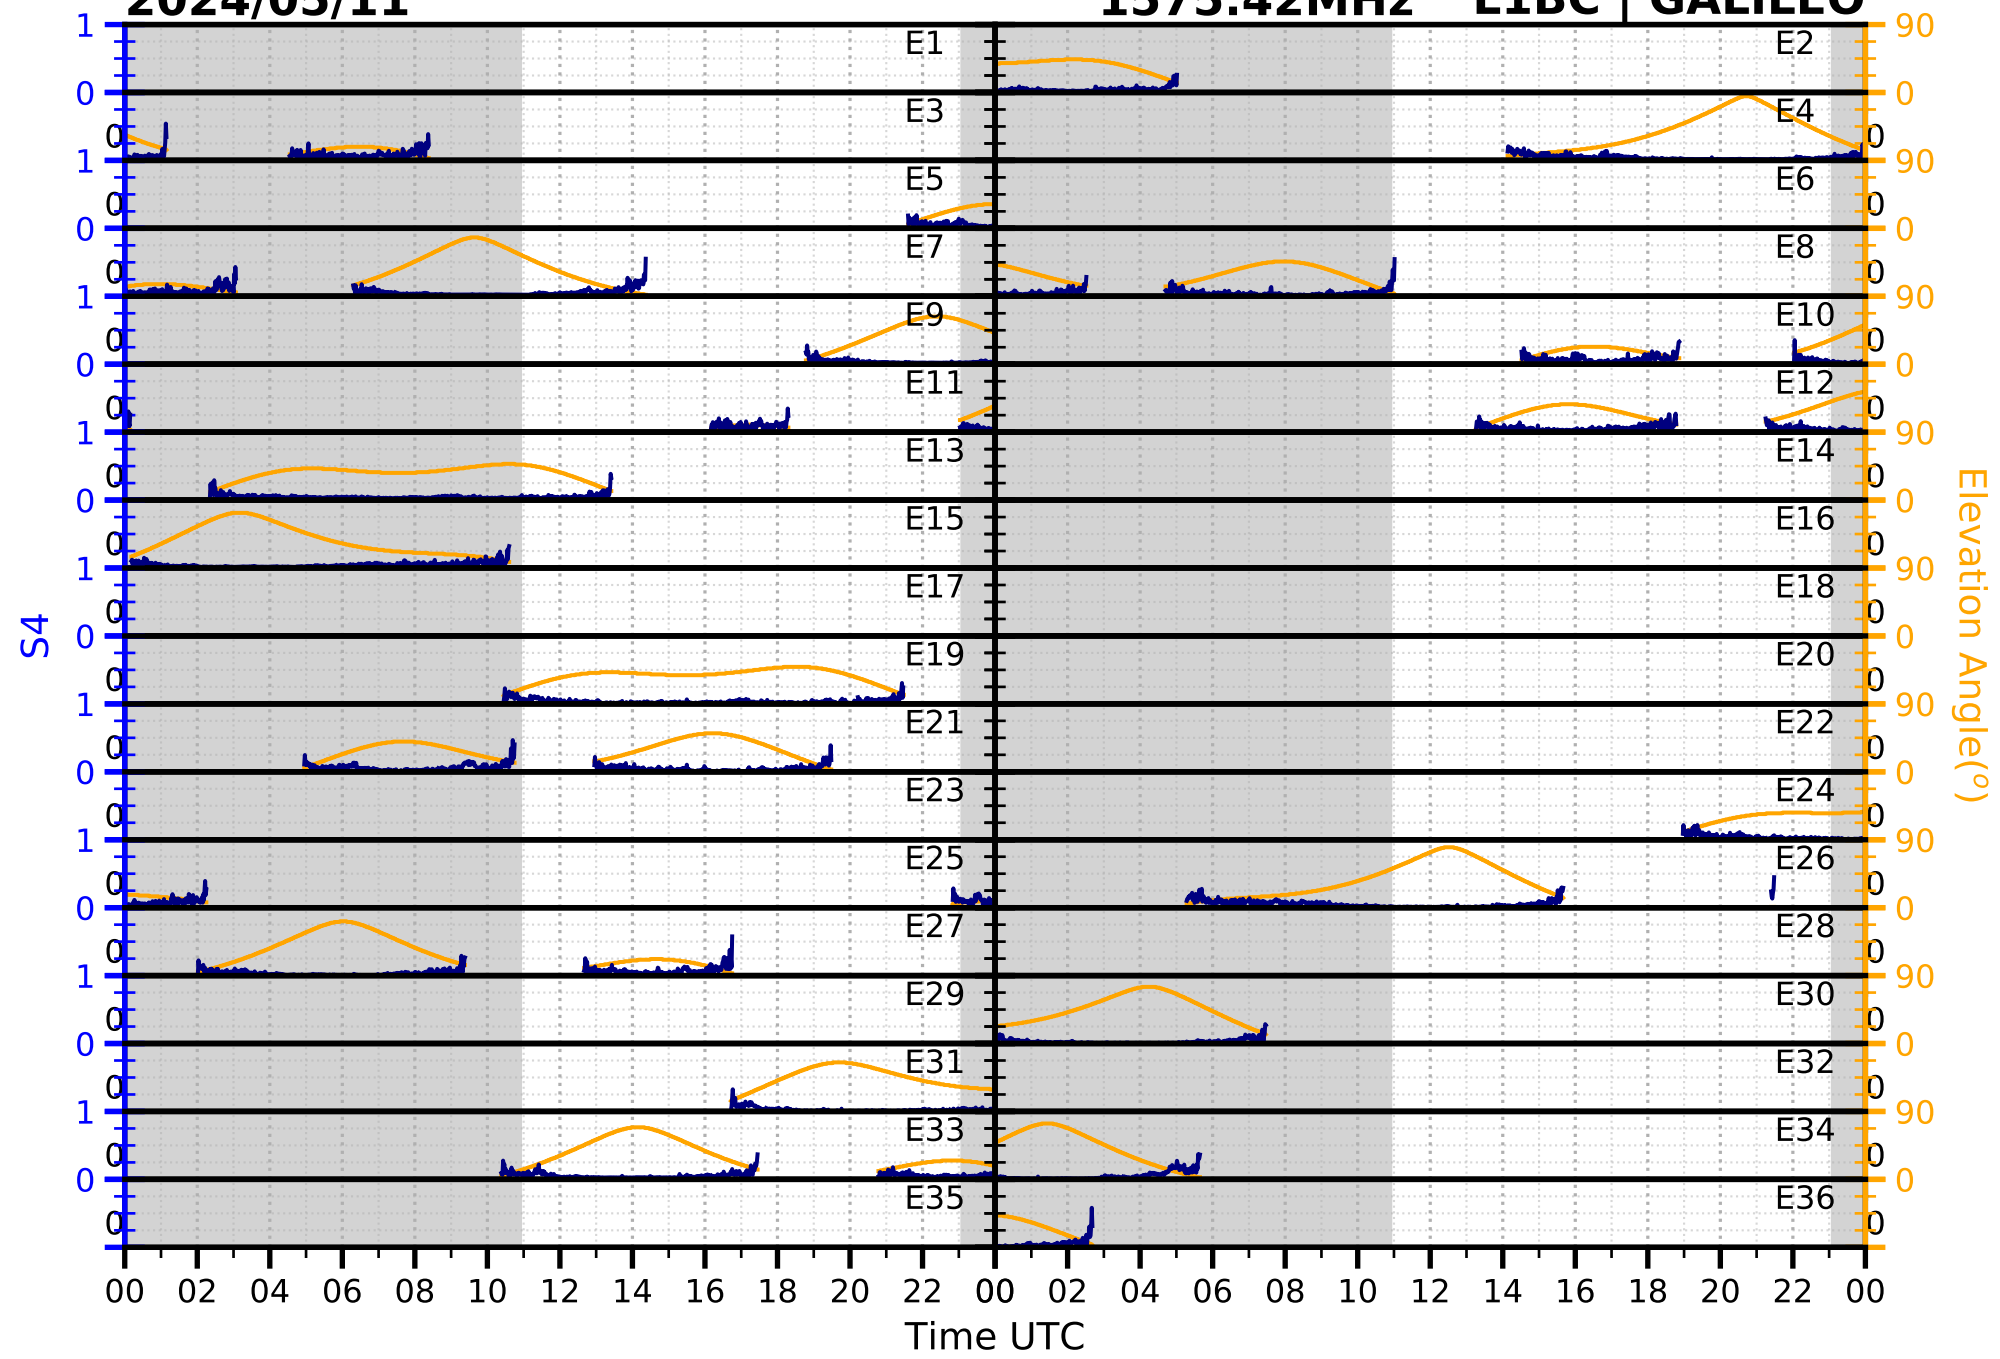

2024/05/11

S4

1575.42MHz

L1CA | GPS

2024/05/11

S4 1575.42MHz L1BC | GALILEO

2024/05/11

S4

1602MHz

L1CA | GLONASS