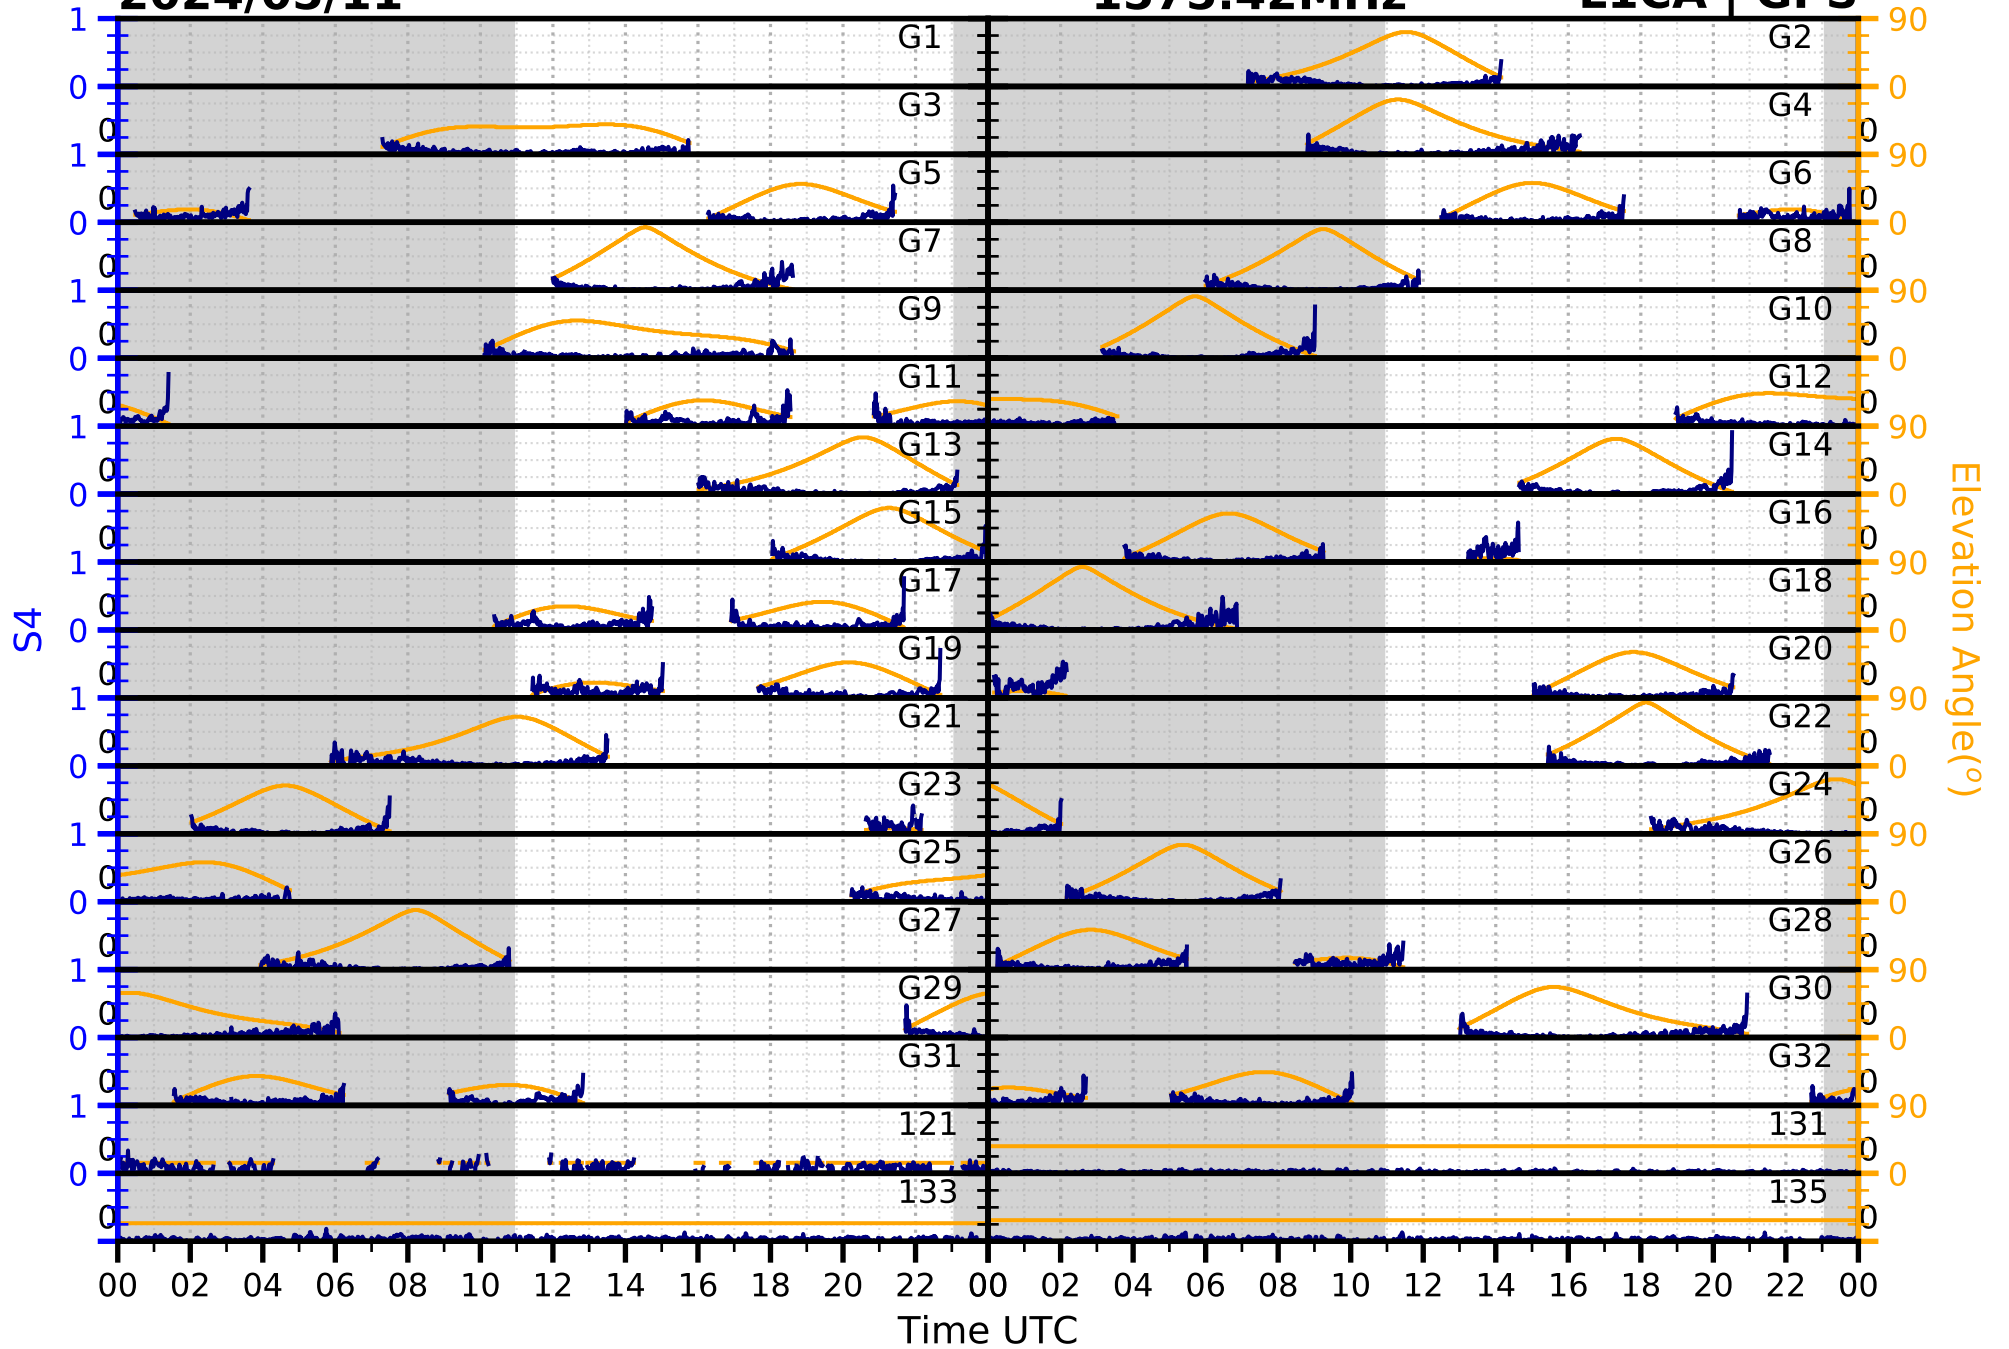

2024/05/11

S4

1575.42MHz

L1CA | GPS

2024/05/11

S4 1575.42MHz L1BC | GALILEO

2024/05/11

S4

1602MHz

L1CA | GLONASS