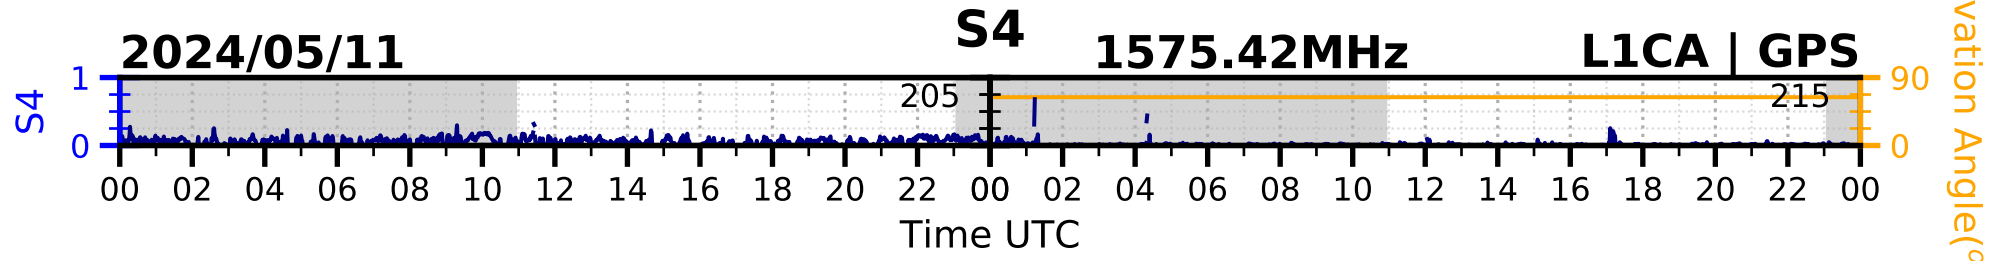

2024/05/11

S4

1575.42MHz

L1CA | GPS

2024/05/11

S4 1575.42MHz L1BC | GALILEO

2024/05/11

S4

1602MHz

L1CA | GLONASS