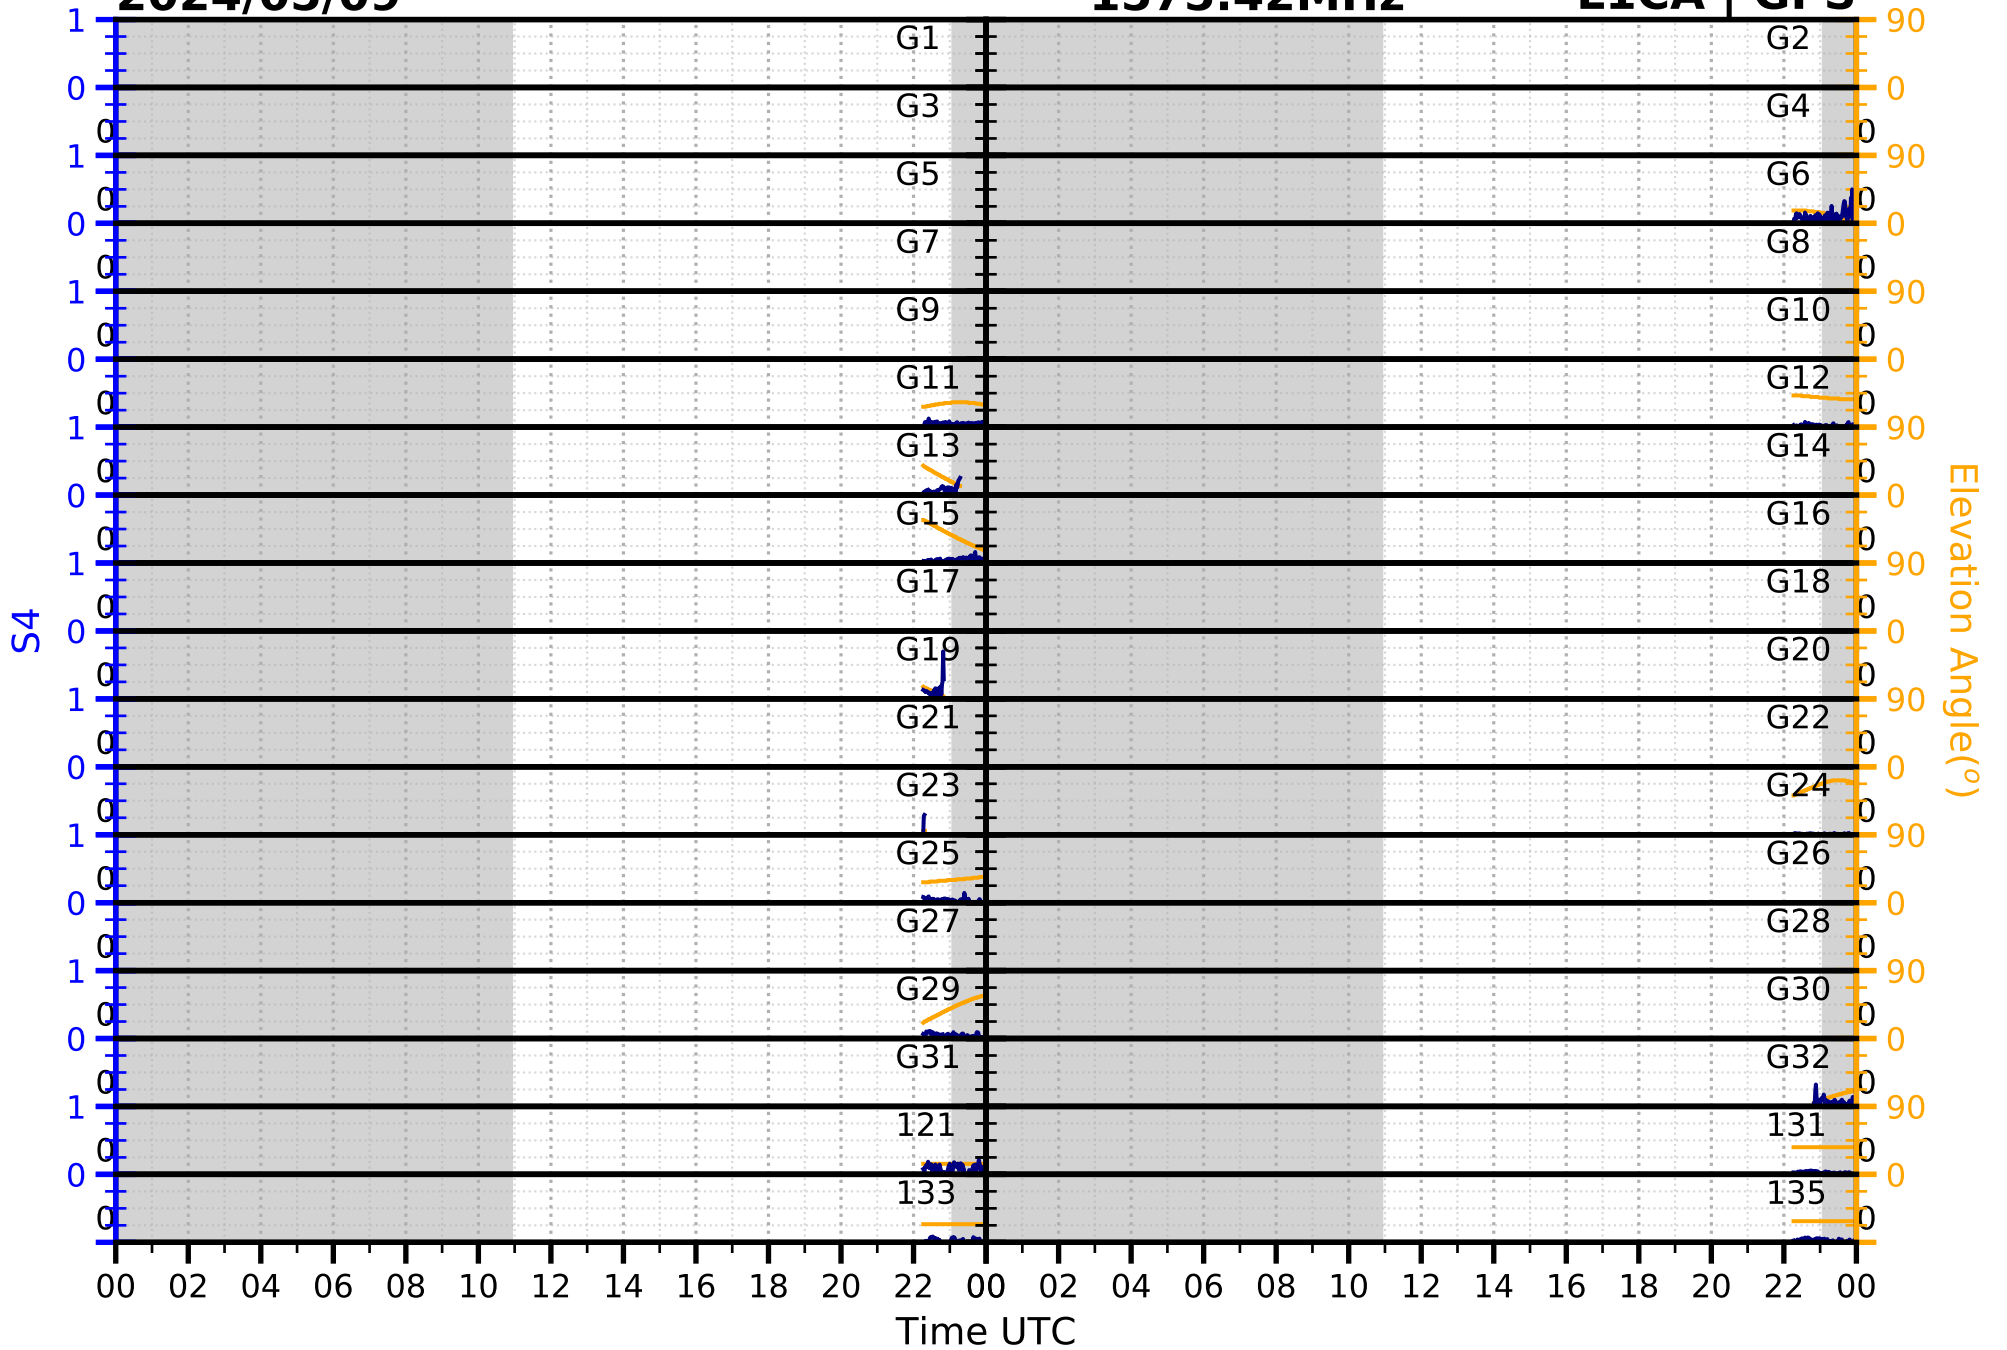

2024/05/09

S4

1575.42MHz

L1CA | GPS

2024/05/09

S4

1575.42MHz

L1BC | GALILEO

2024/05/09

S4

1602MHz

L1CA | GLONASS