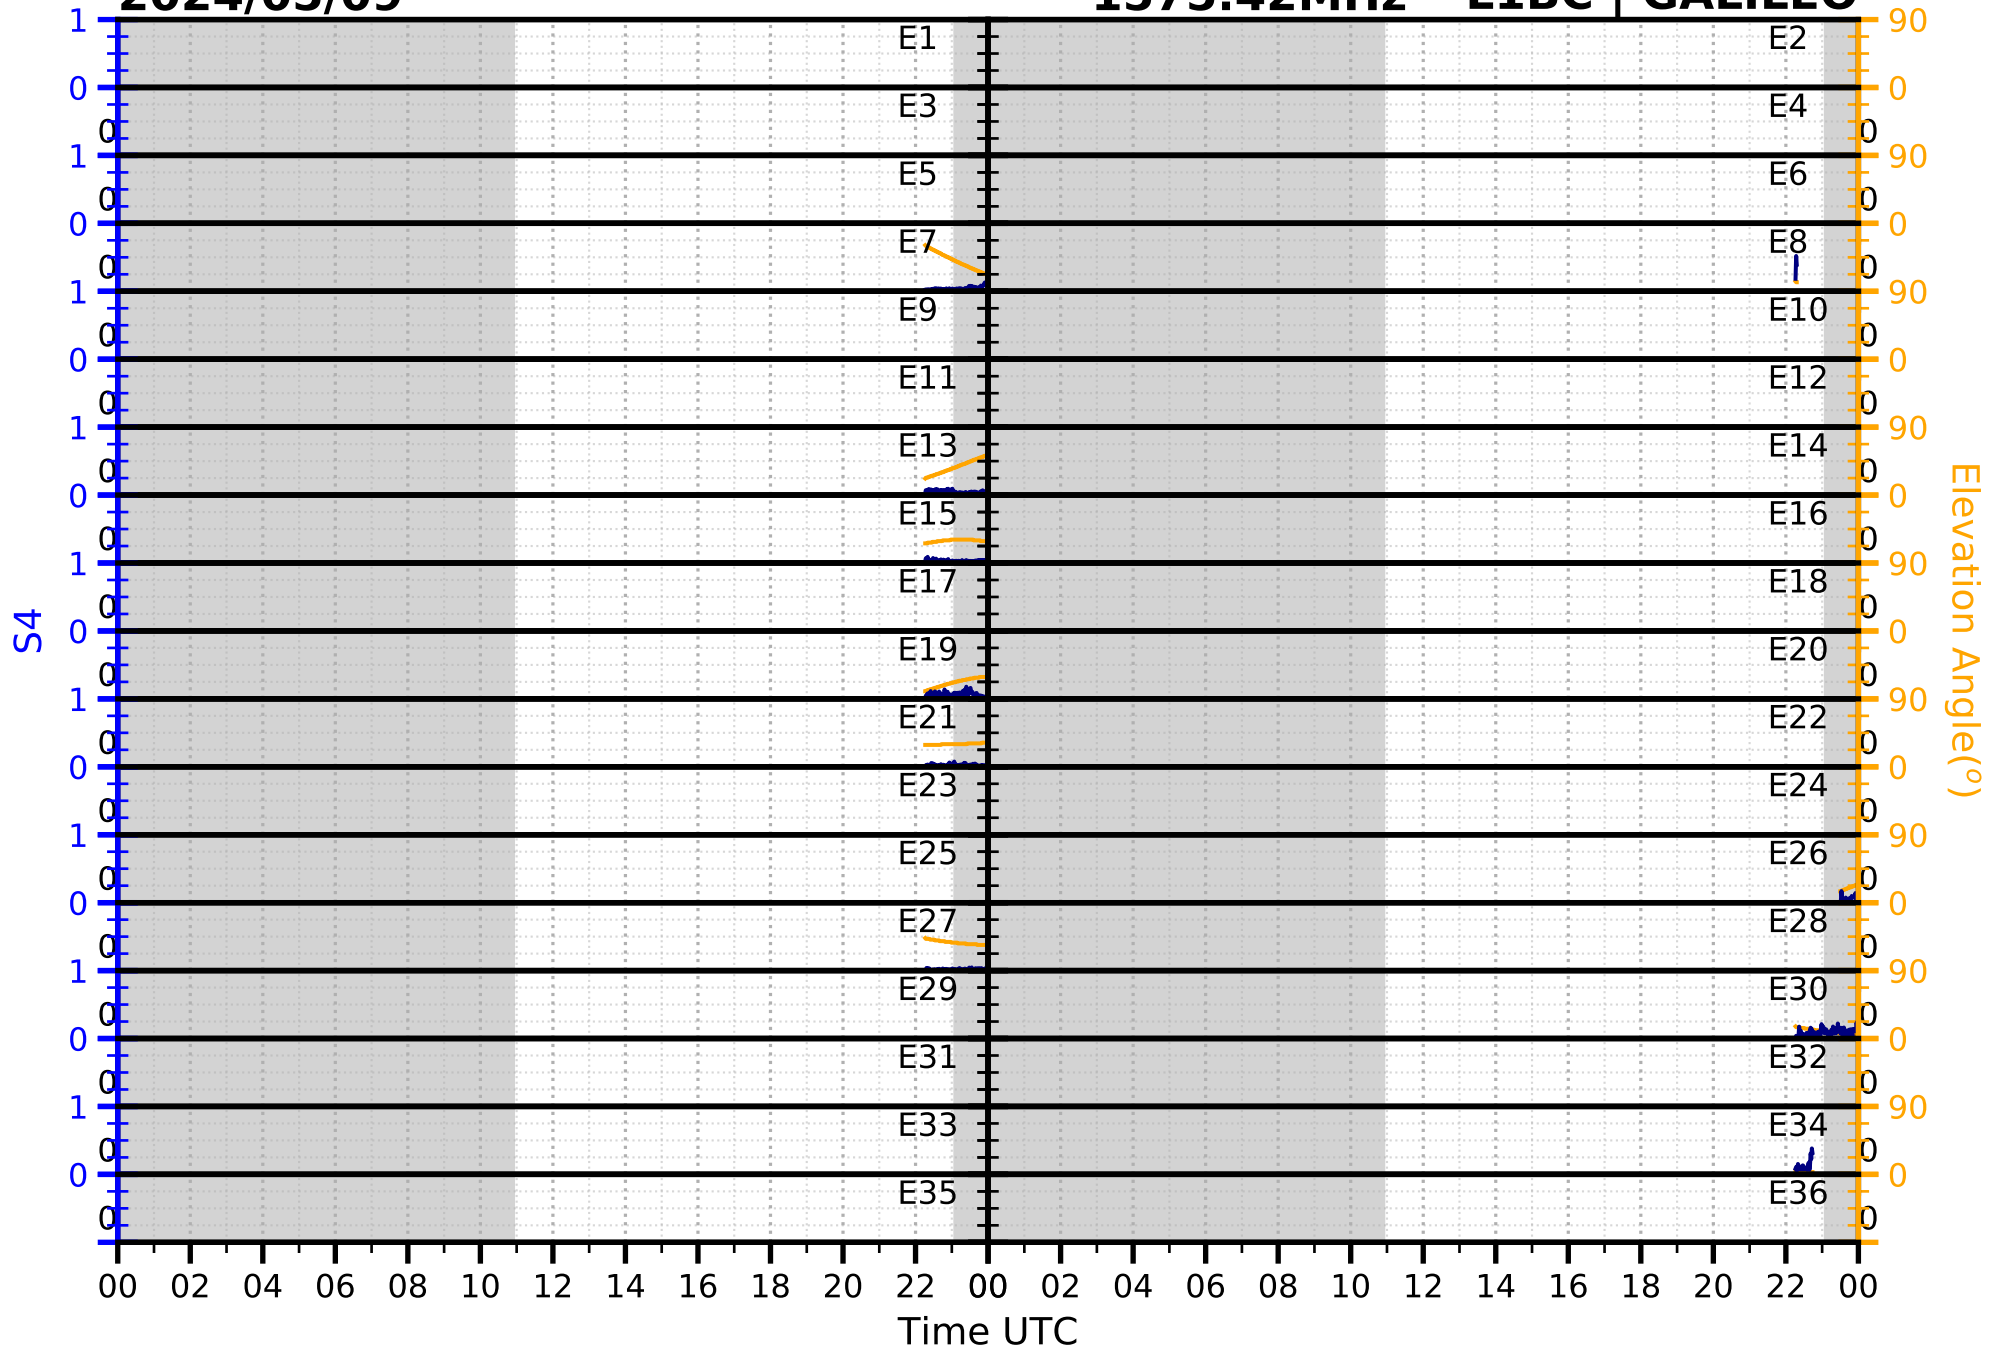

2024/05/09

S4

1575.42MHz

L1CA | GPS

2024/05/09

S4

1575.42MHz

L1BC | GALILEO

2024/05/09

S4

1602MHz

L1CA | GLONASS