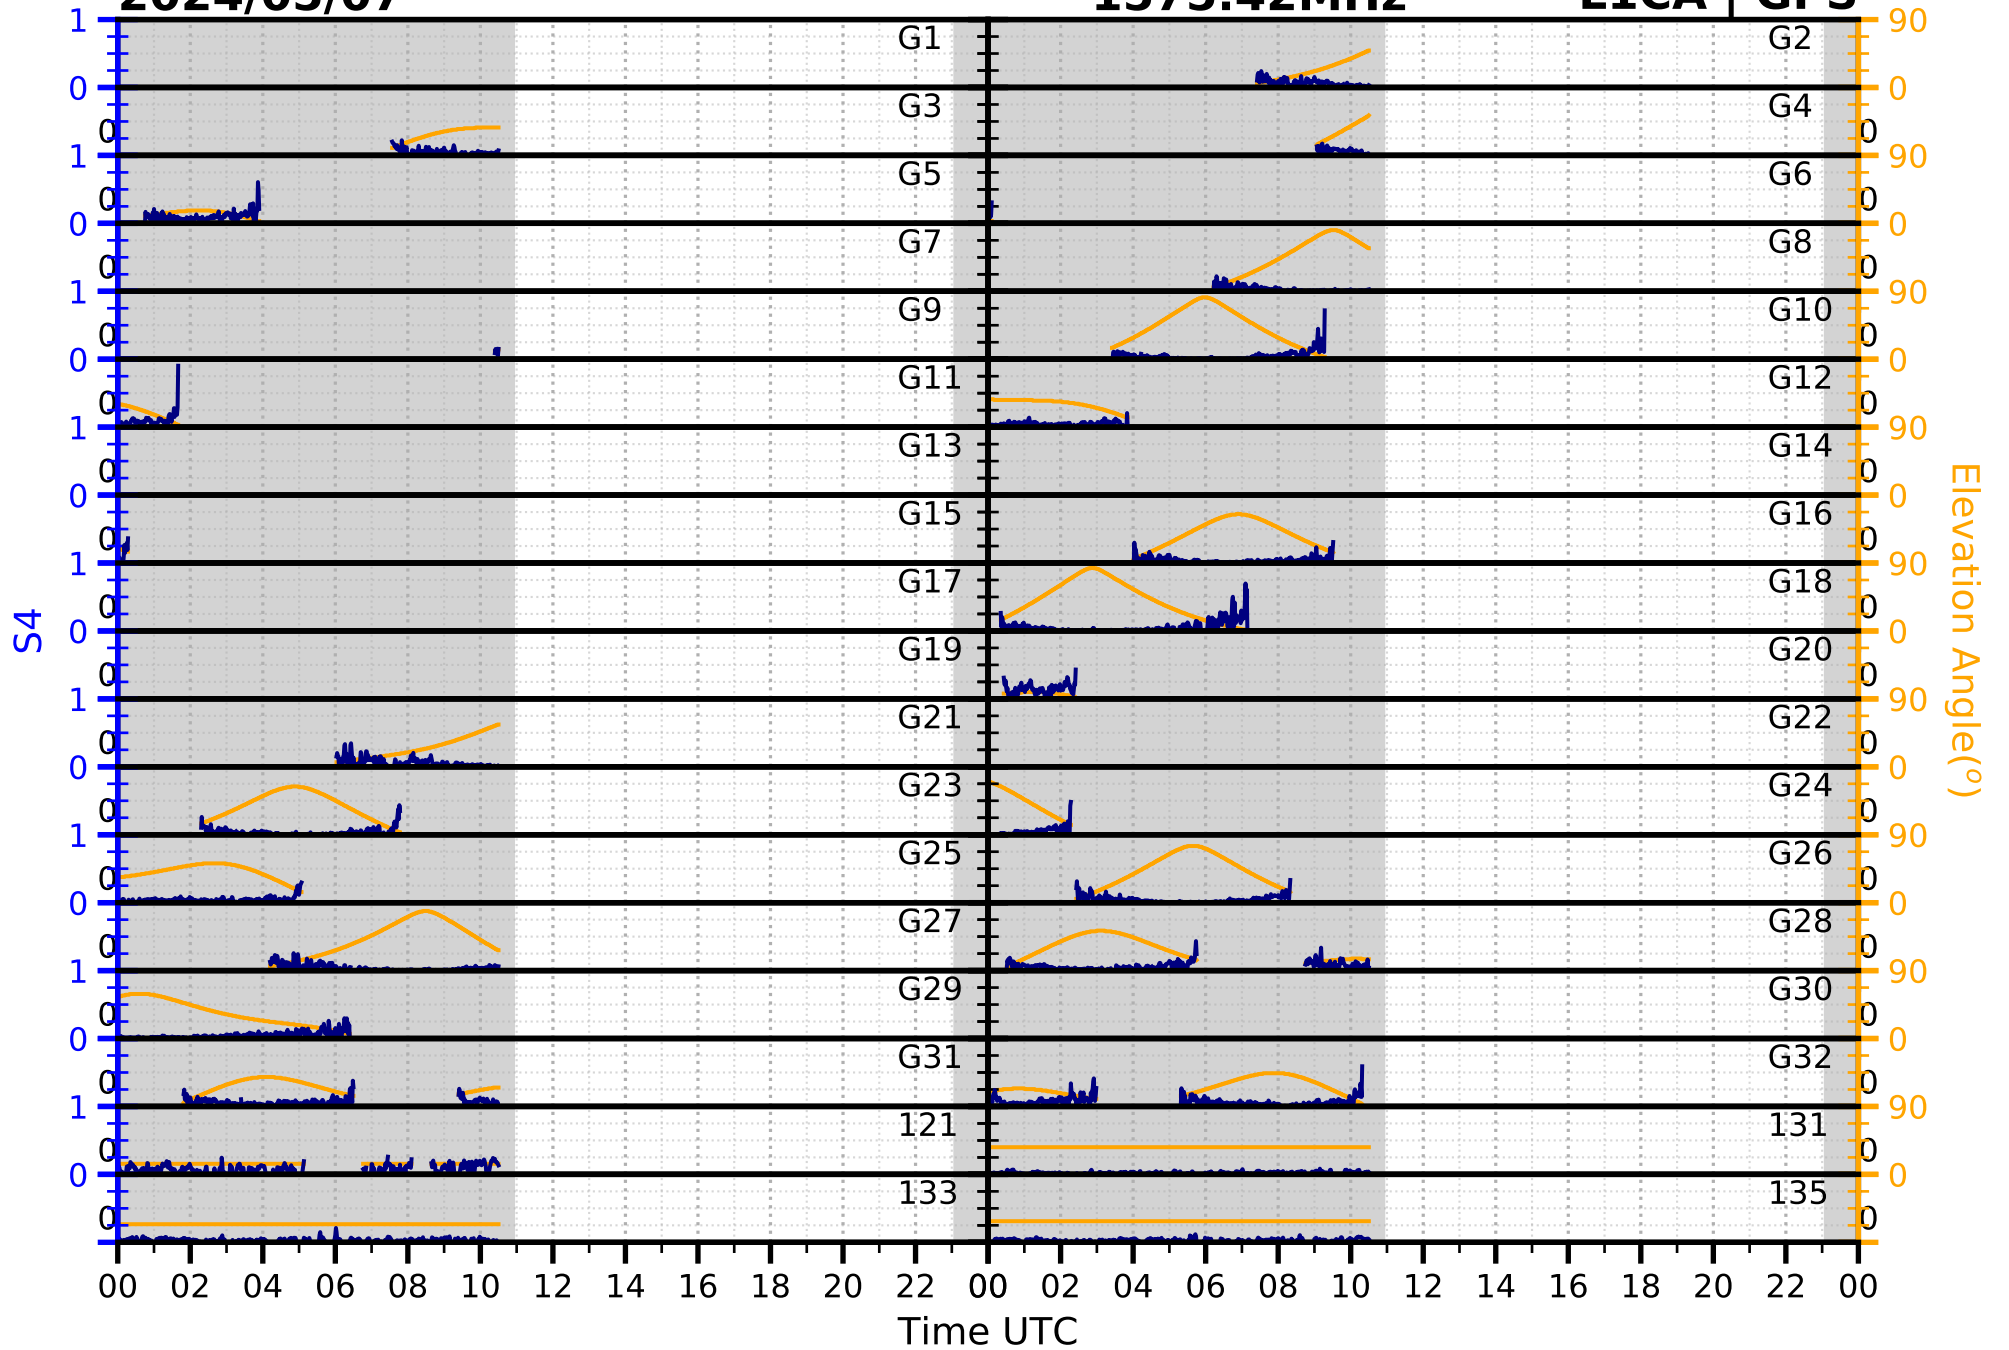

2024/05/07

S4

1575.42MHz

L1CA | GPS

2024/05/07

S4

1575.42MHz

L1BC | GALILEO

2024/05/07

S4

1602MHz

L1CA | GLONASS