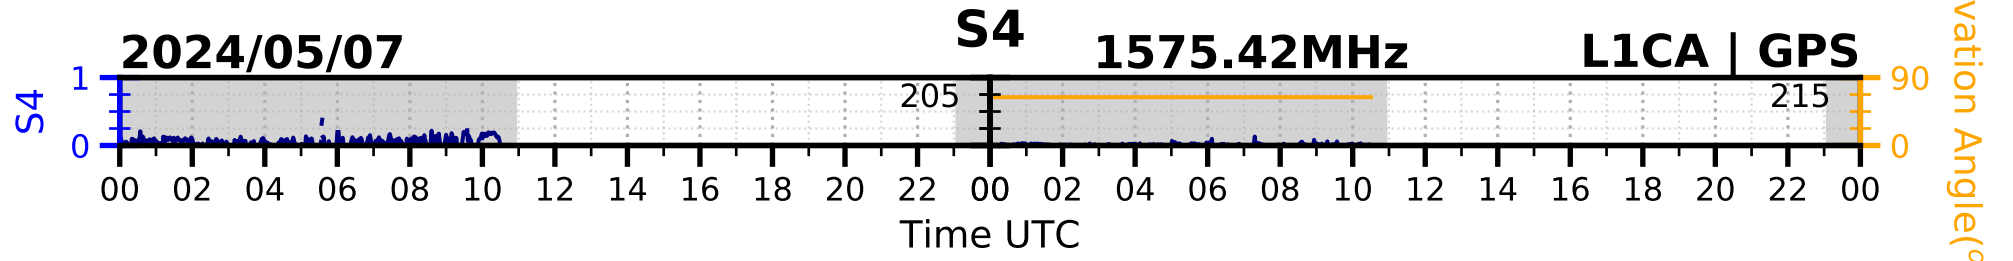

2024/05/07

S4

1575.42MHz

L1CA | GPS

2024/05/07

S4

1575.42MHz

L1BC | GALILEO

2024/05/07

S4

1602MHz

L1CA | GLONASS