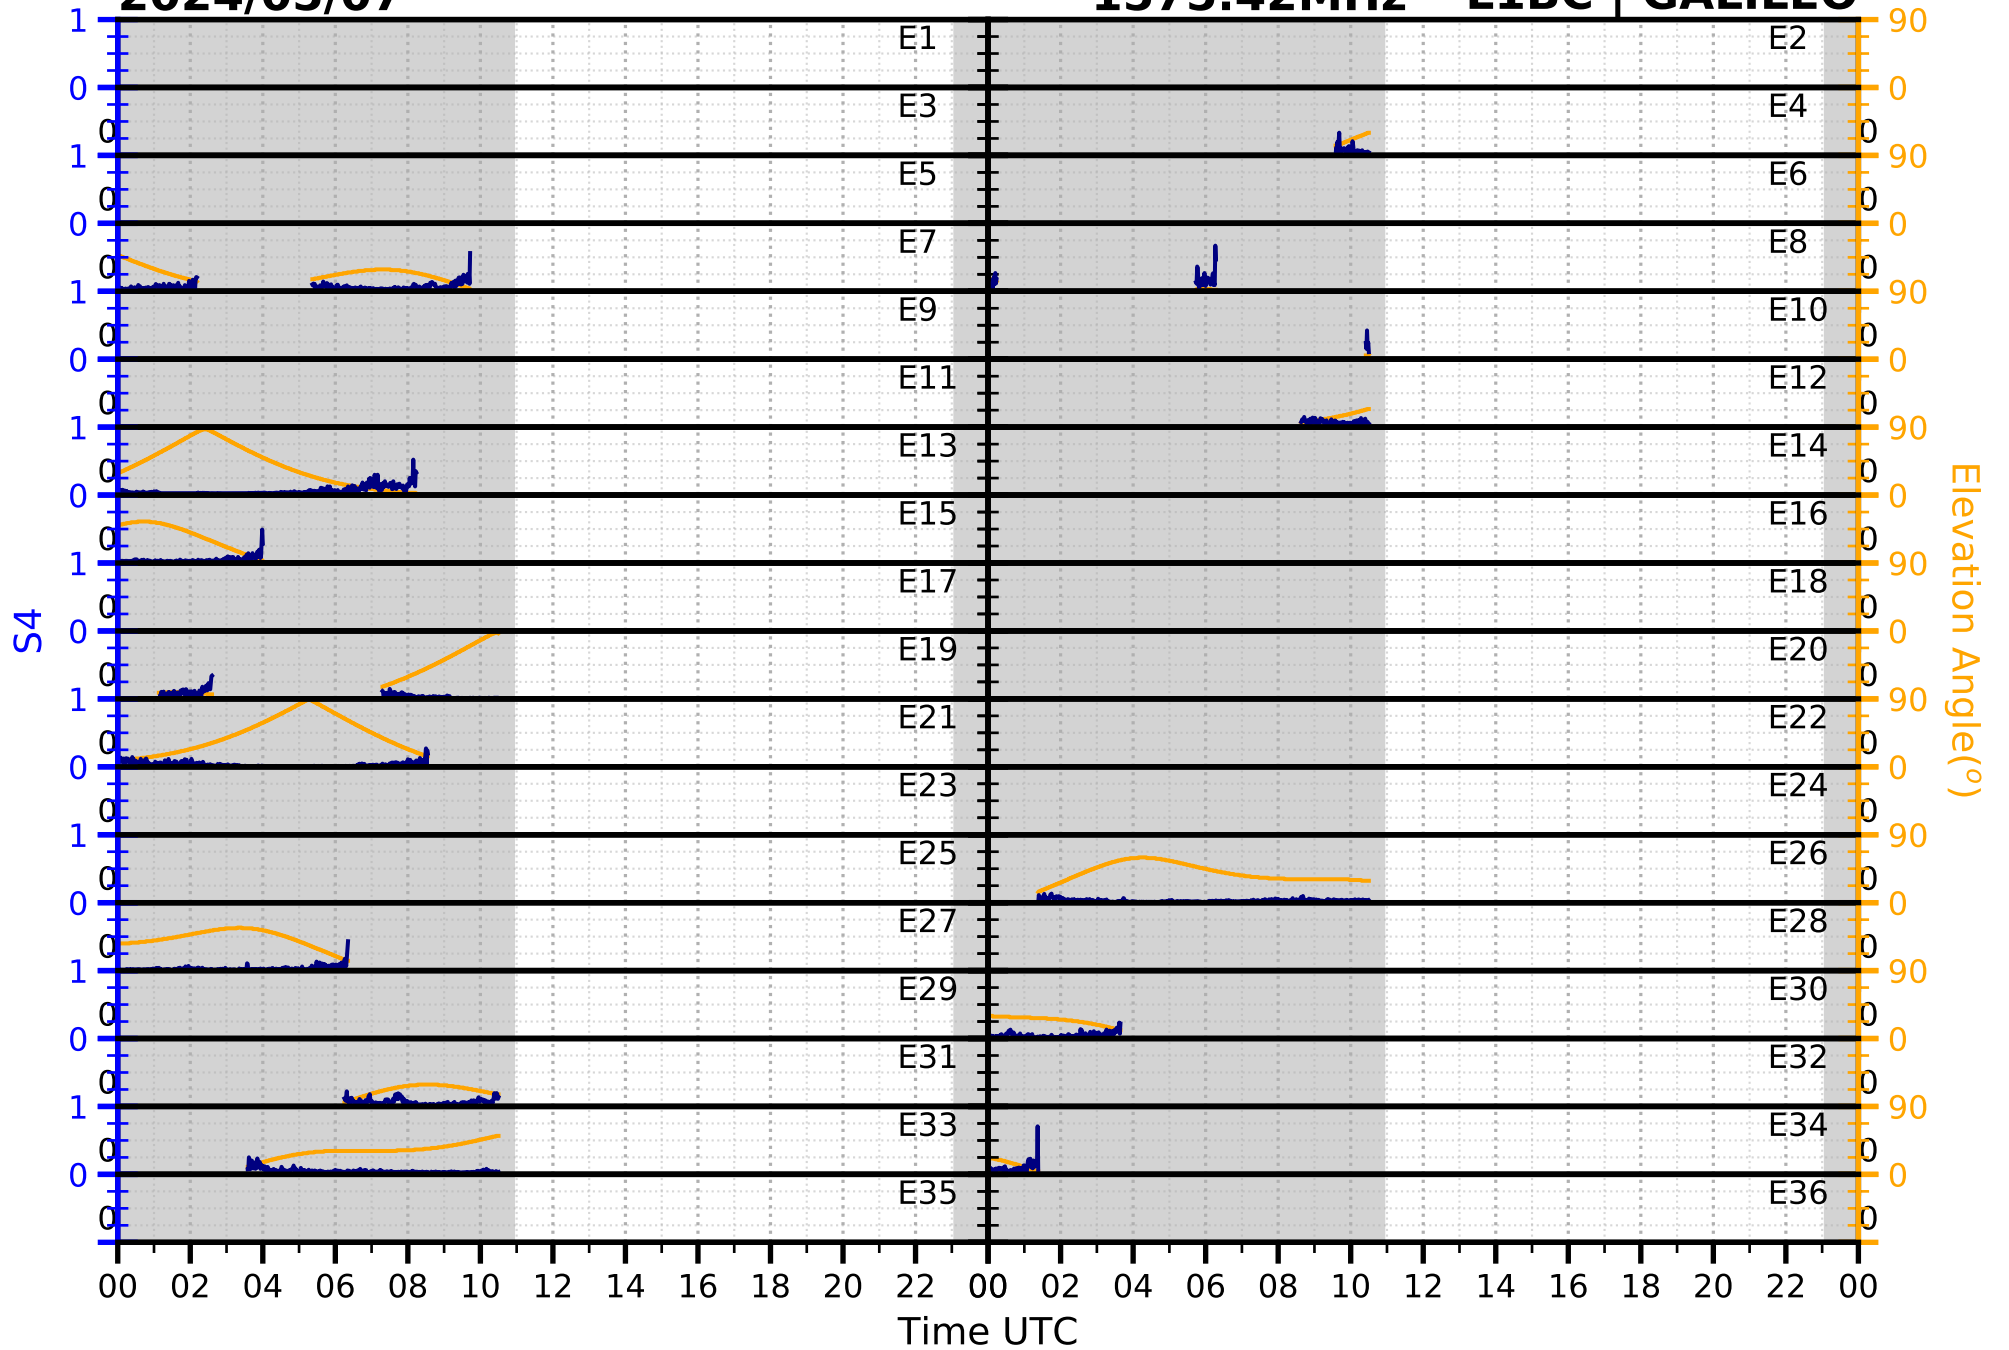

2024/05/07

S4

1575.42MHz

L1CA | GPS

2024/05/07

S4

1575.42MHz

L1BC | GALILEO

2024/05/07

S4

1602MHz

L1CA | GLONASS