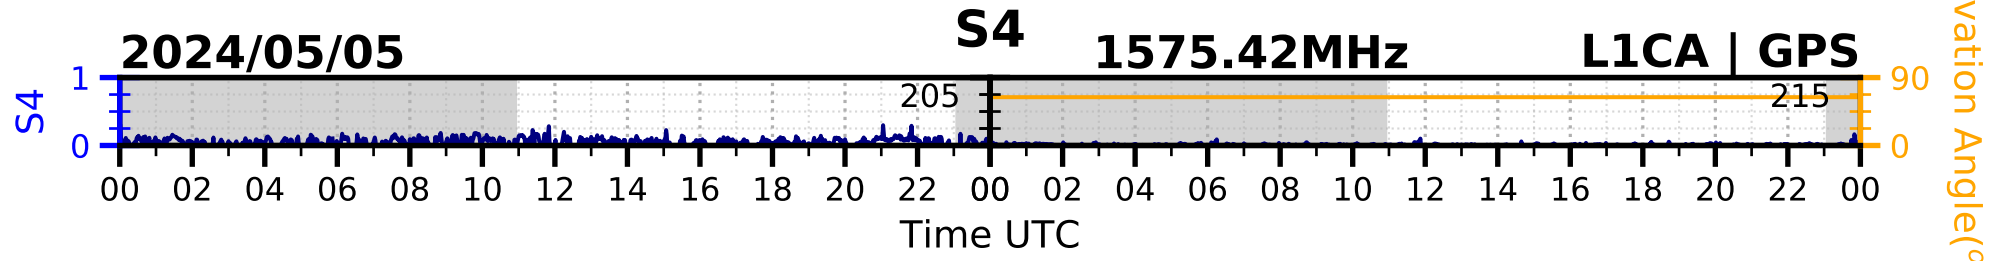

2024/05/05

S4

1575.42MHz

L1CA | GPS

2024/05/05

S4

1575.42MHz

L1BC | GALILEO

2024/05/05

S4

1602MHz

L1CA | GLONASS