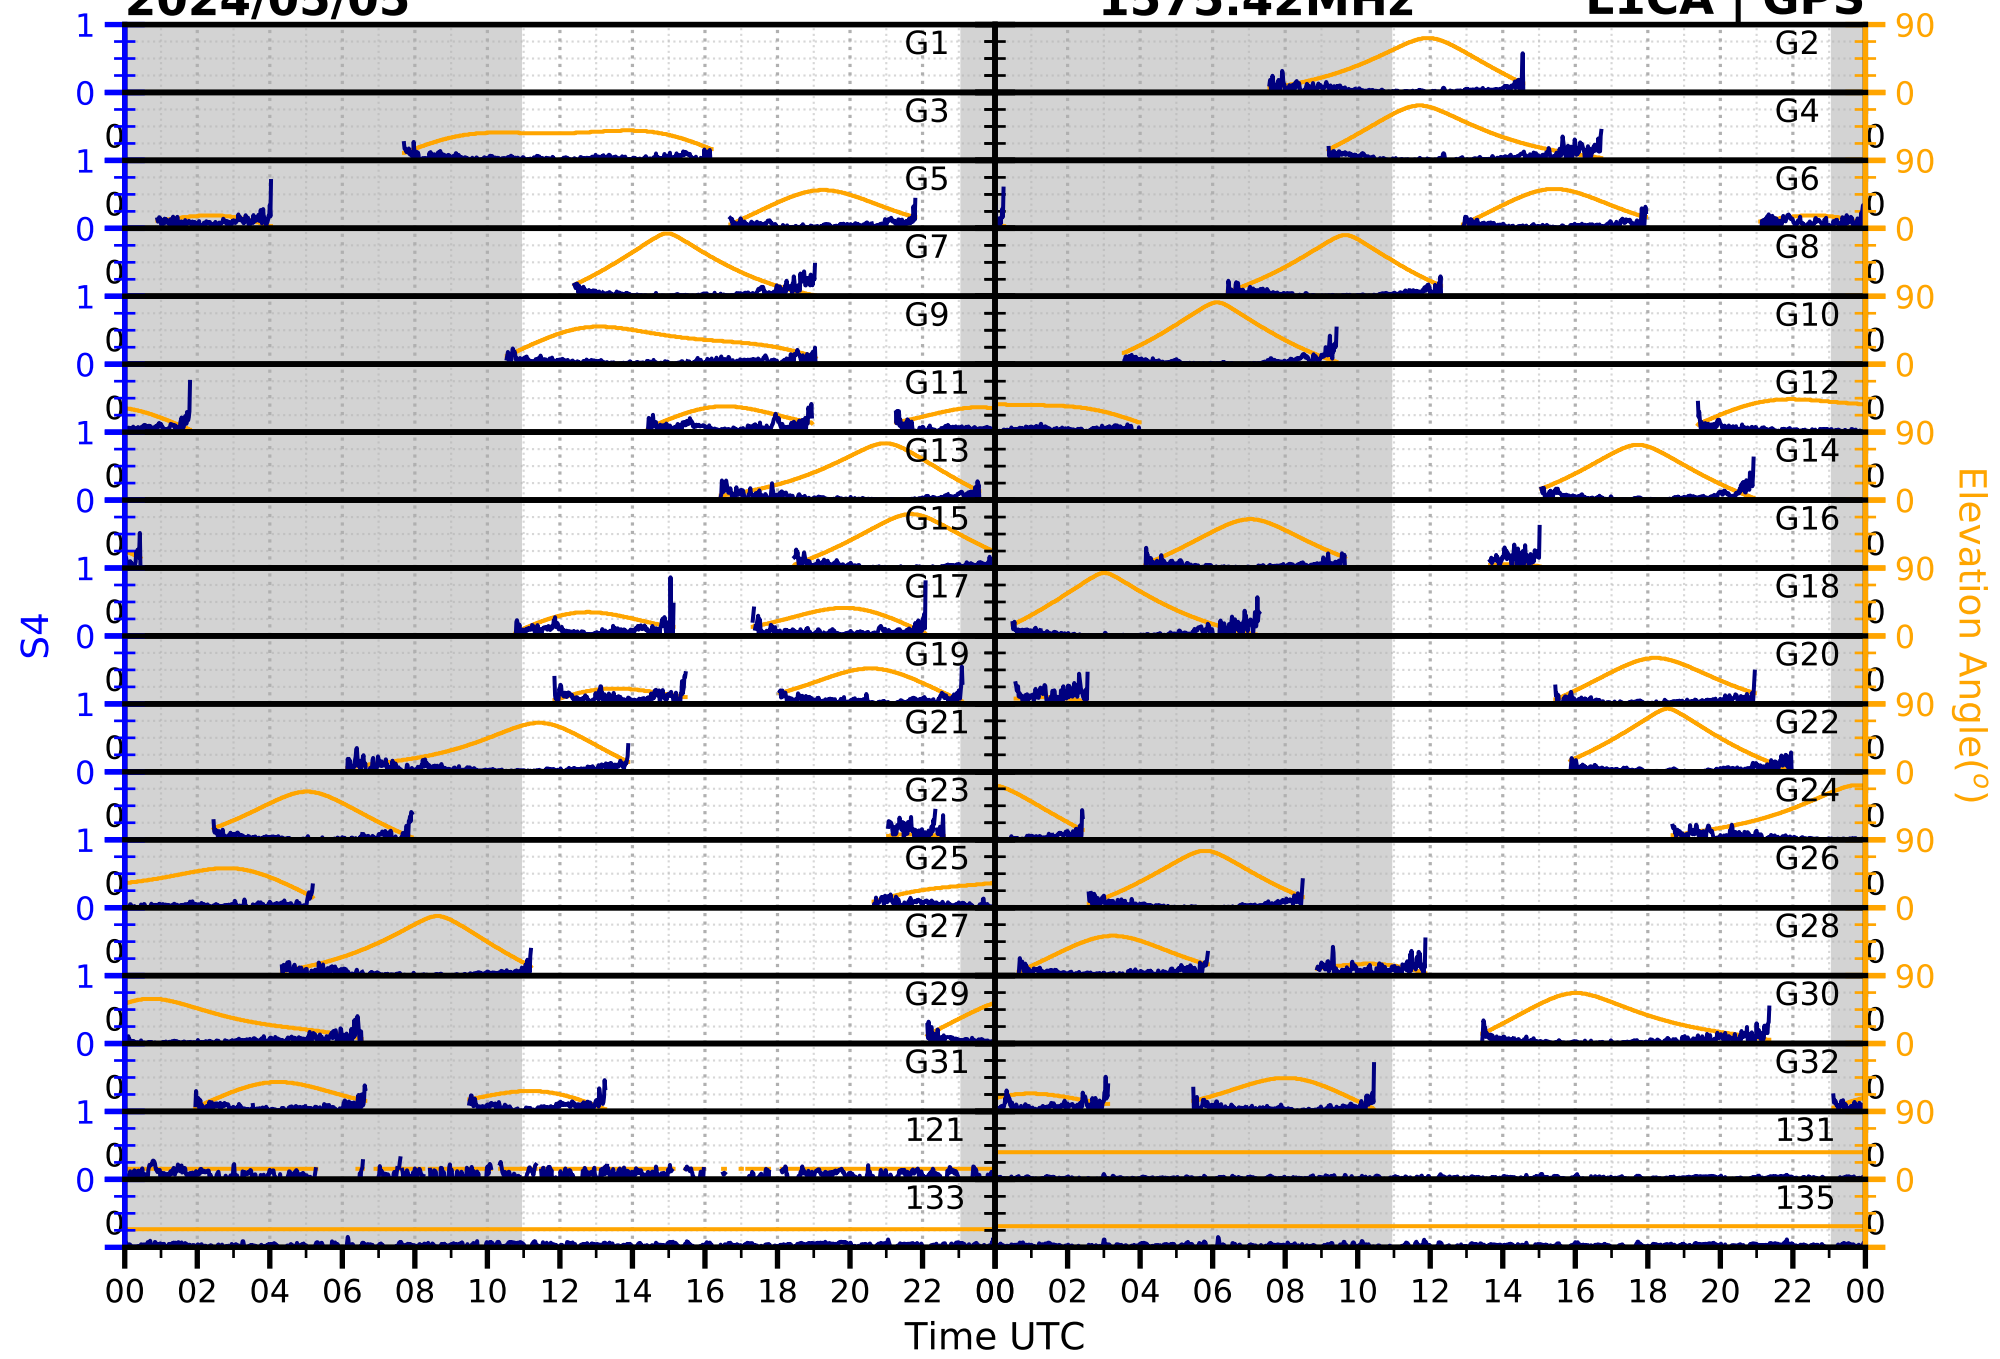

2024/05/05

S4

1575.42MHz

L1CA | GPS

2024/05/05

S4

1575.42MHz

L1BC | GALILEO

2024/05/05

S4

1602MHz

L1CA | GLONASS