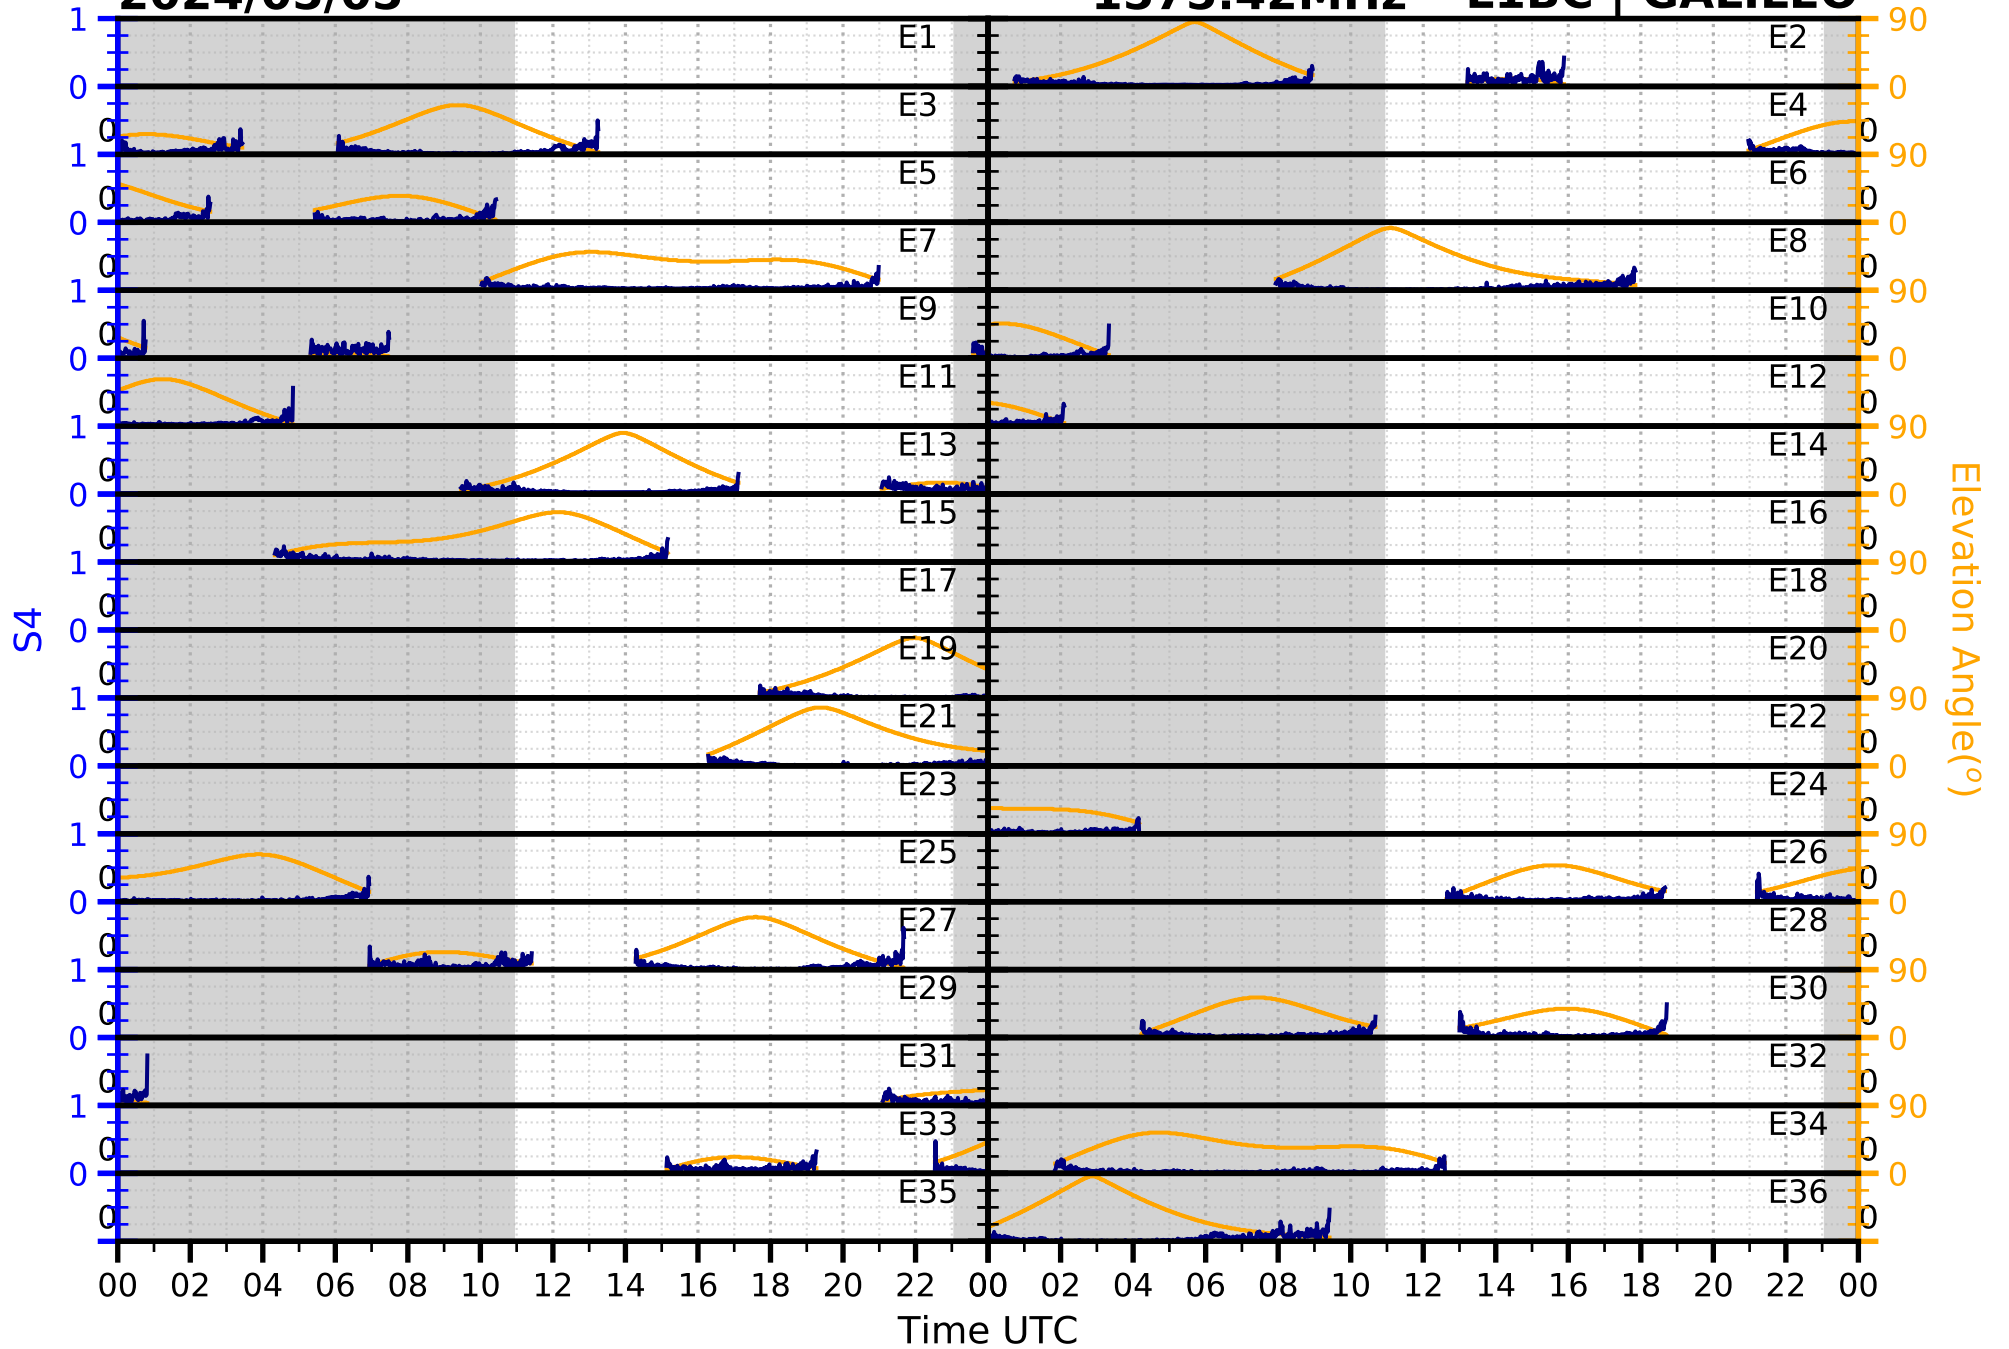

2024/05/05

S4

1575.42MHz

L1CA | GPS

2024/05/05

S4

1575.42MHz

L1BC | GALILEO

2024/05/05

S4

1602MHz

L1CA | GLONASS