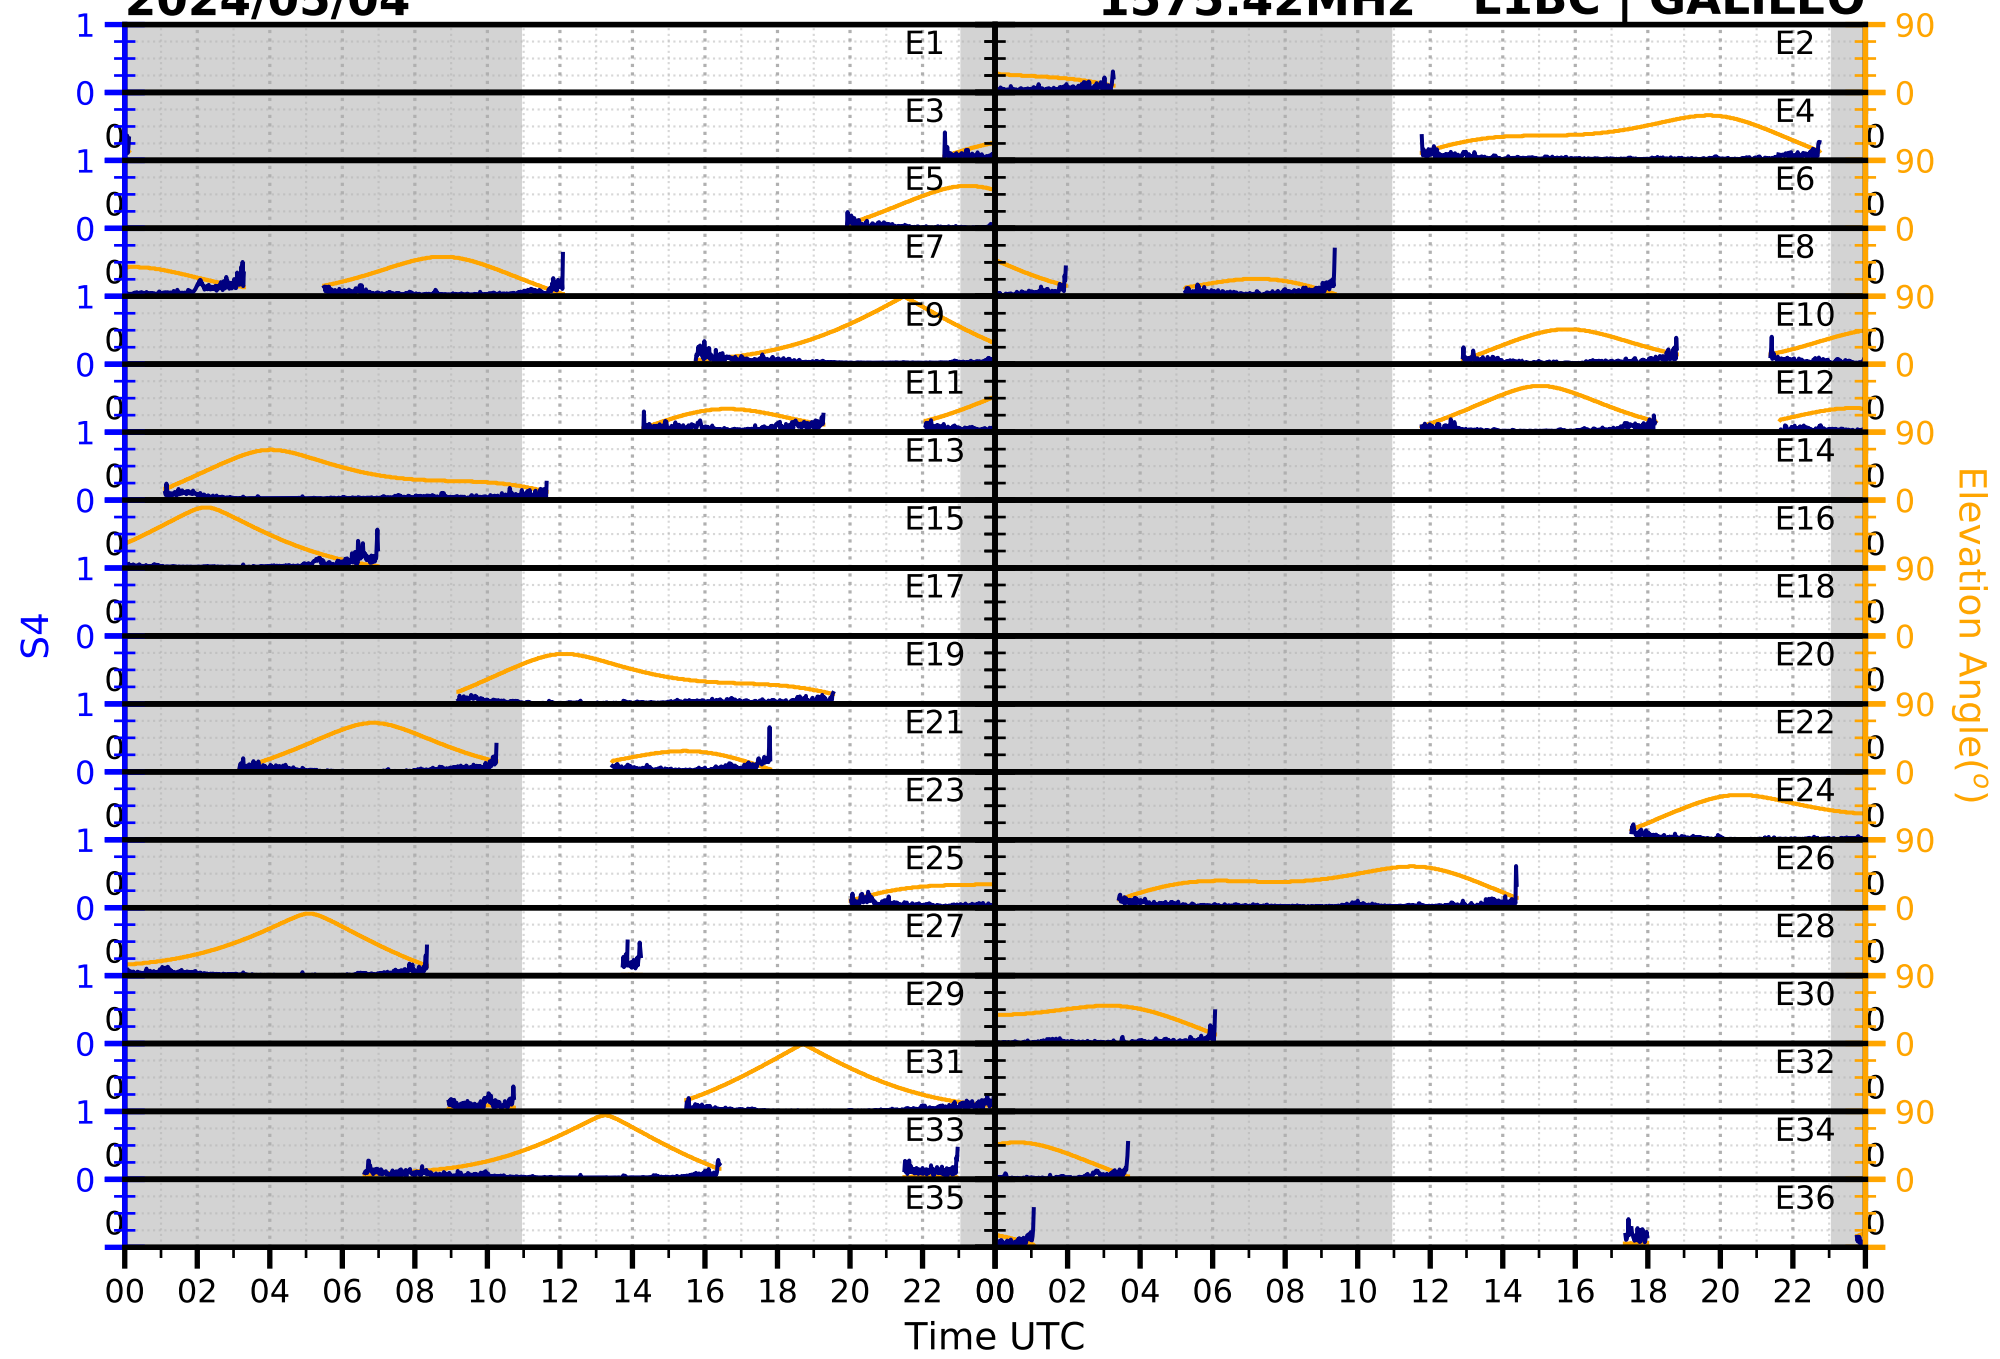

2024/05/04

S4

1575.42MHz

L1CA | GPS

2024/05/04

S4 1575.42MHz L1BC | GALILEO

2024/05/04

S4

1602MHz

L1CA | GLONASS