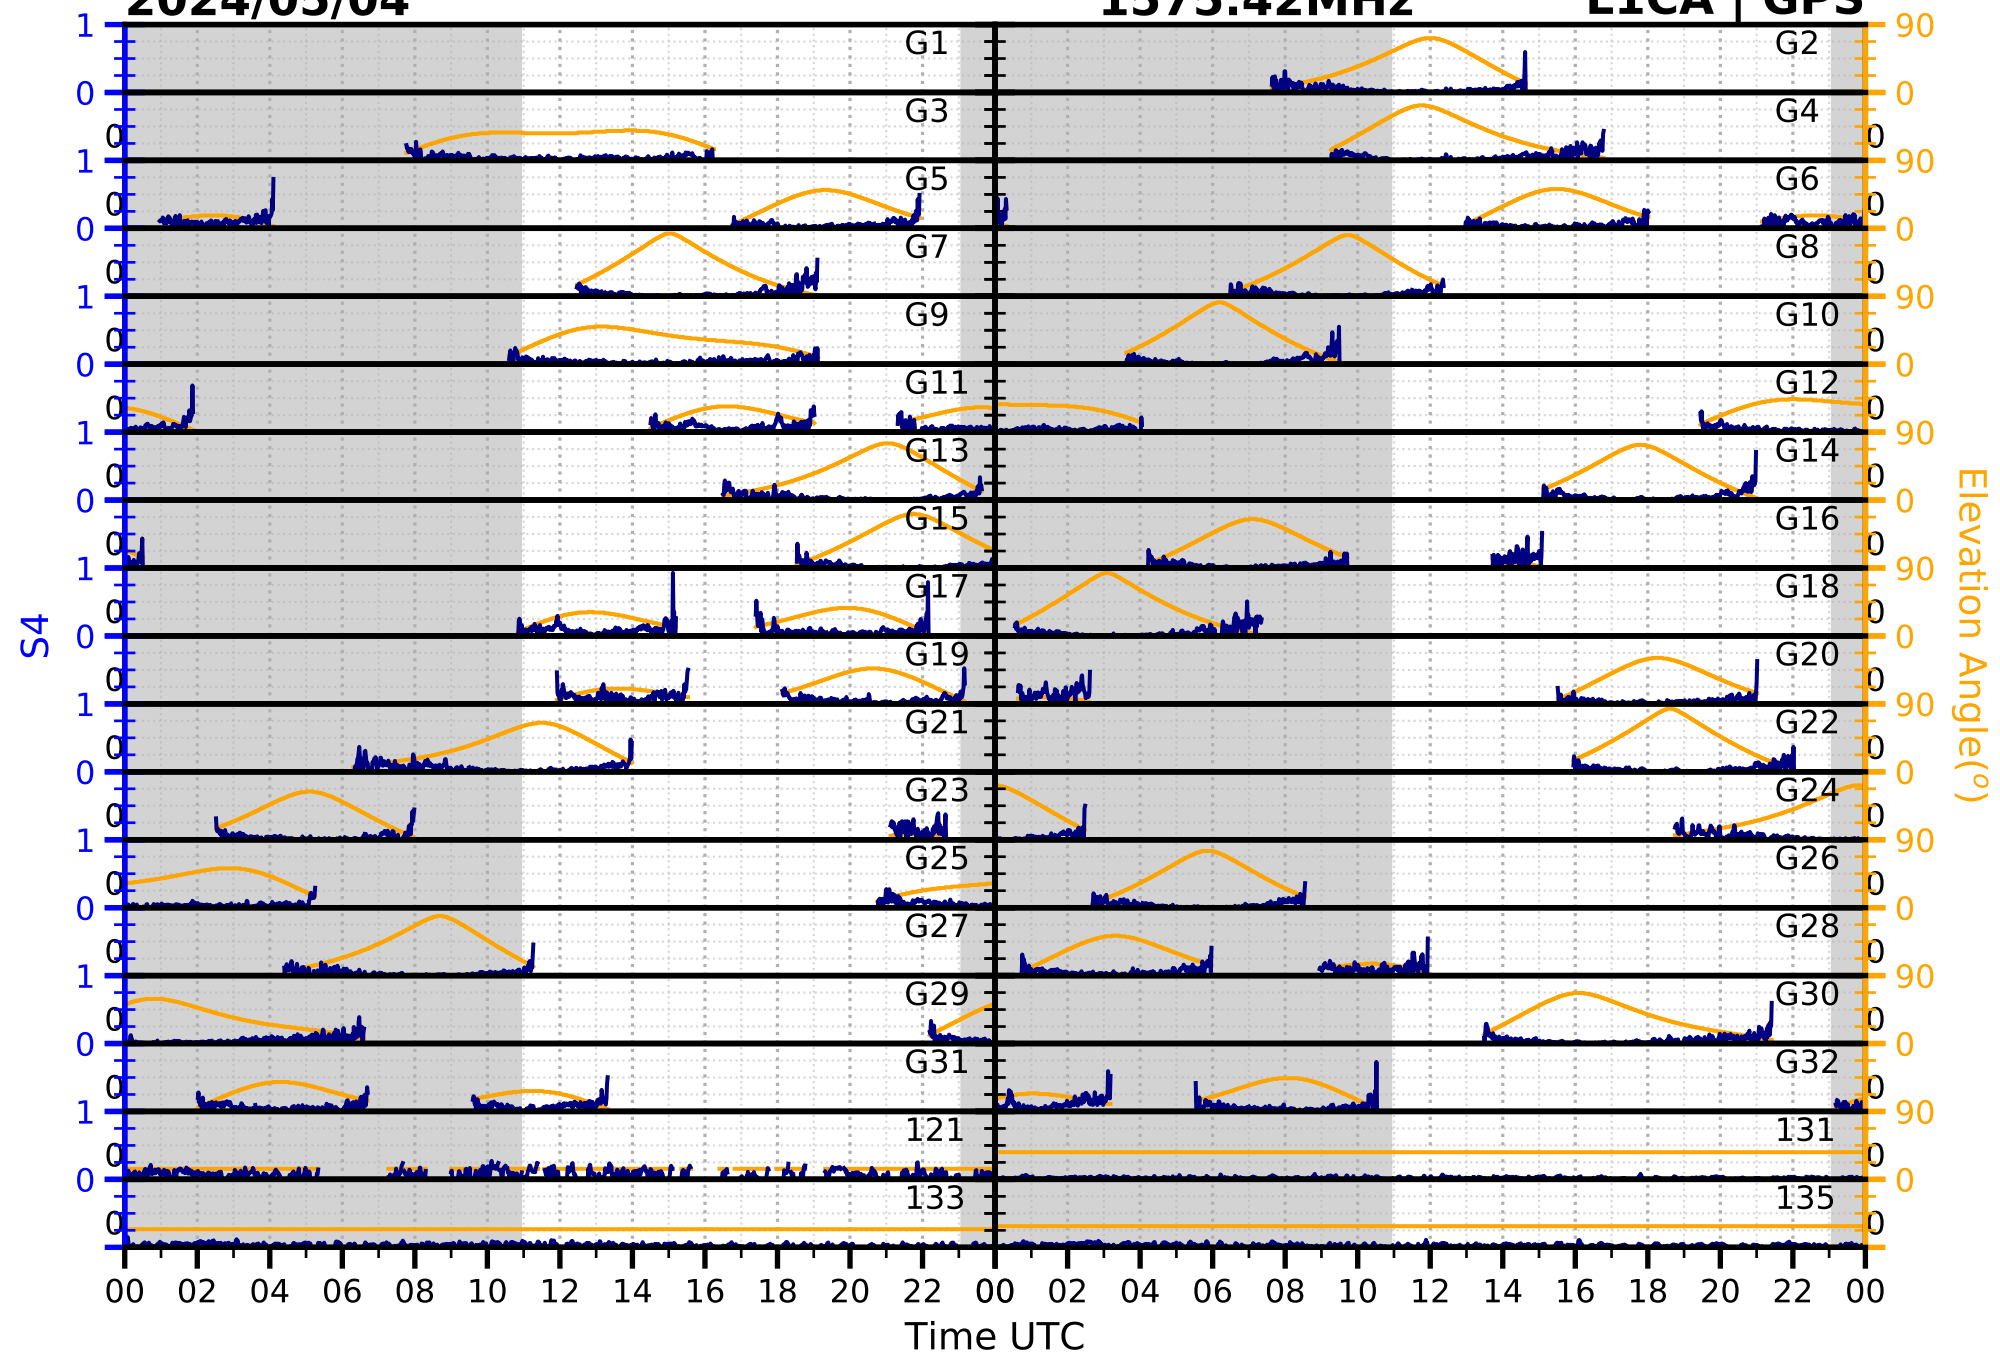

2024/05/04

S4

1575.42MHz

L1CA | GPS

2024/05/04

S4 1575.42MHz L1BC | GALILEO

2024/05/04

S4

1602MHz

L1CA | GLONASS