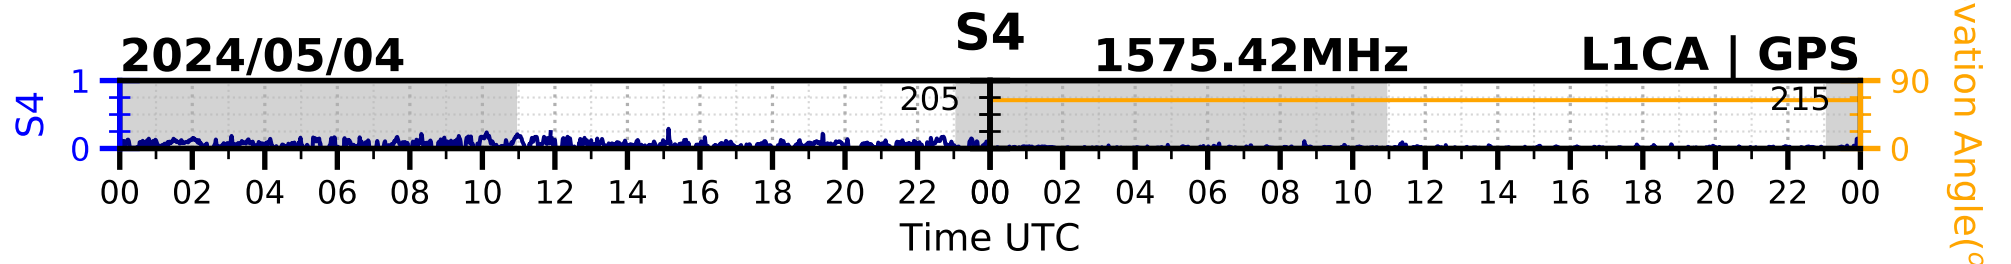

2024/05/04

S4

1575.42MHz

L1CA | GPS

2024/05/04

S4 1575.42MHz L1BC | GALILEO

2024/05/04

S4

1602MHz

L1CA | GLONASS