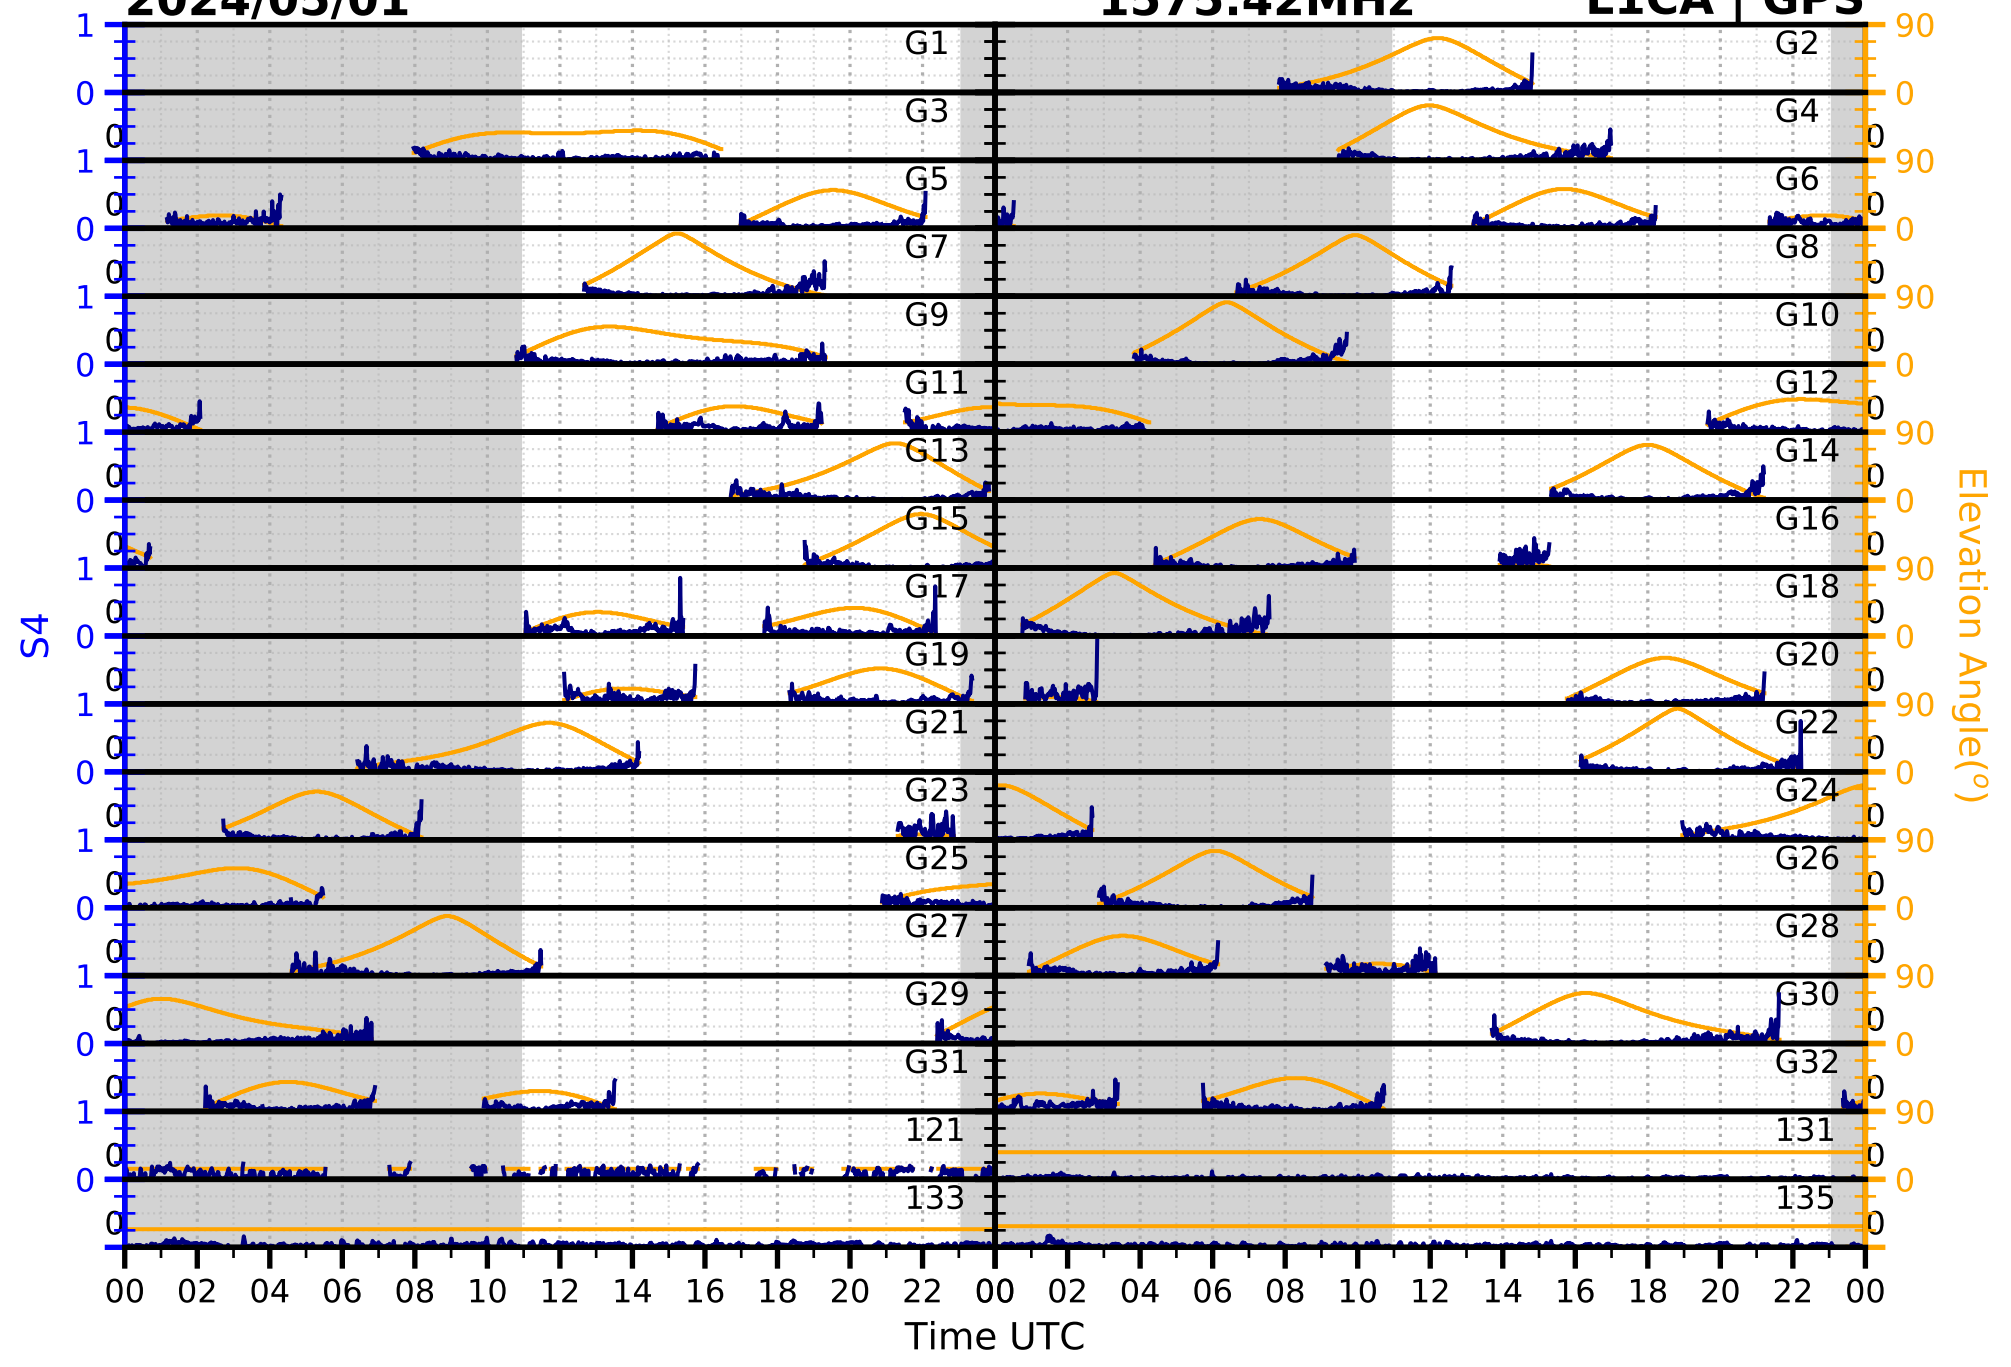

2024/05/01

S4

1575.42MHz

L1CA | GPS

2024/05/01

S4

1575.42MHz

L1BC | GALILEO

2024/05/01

S4

1602MHz

L1CA | GLONASS