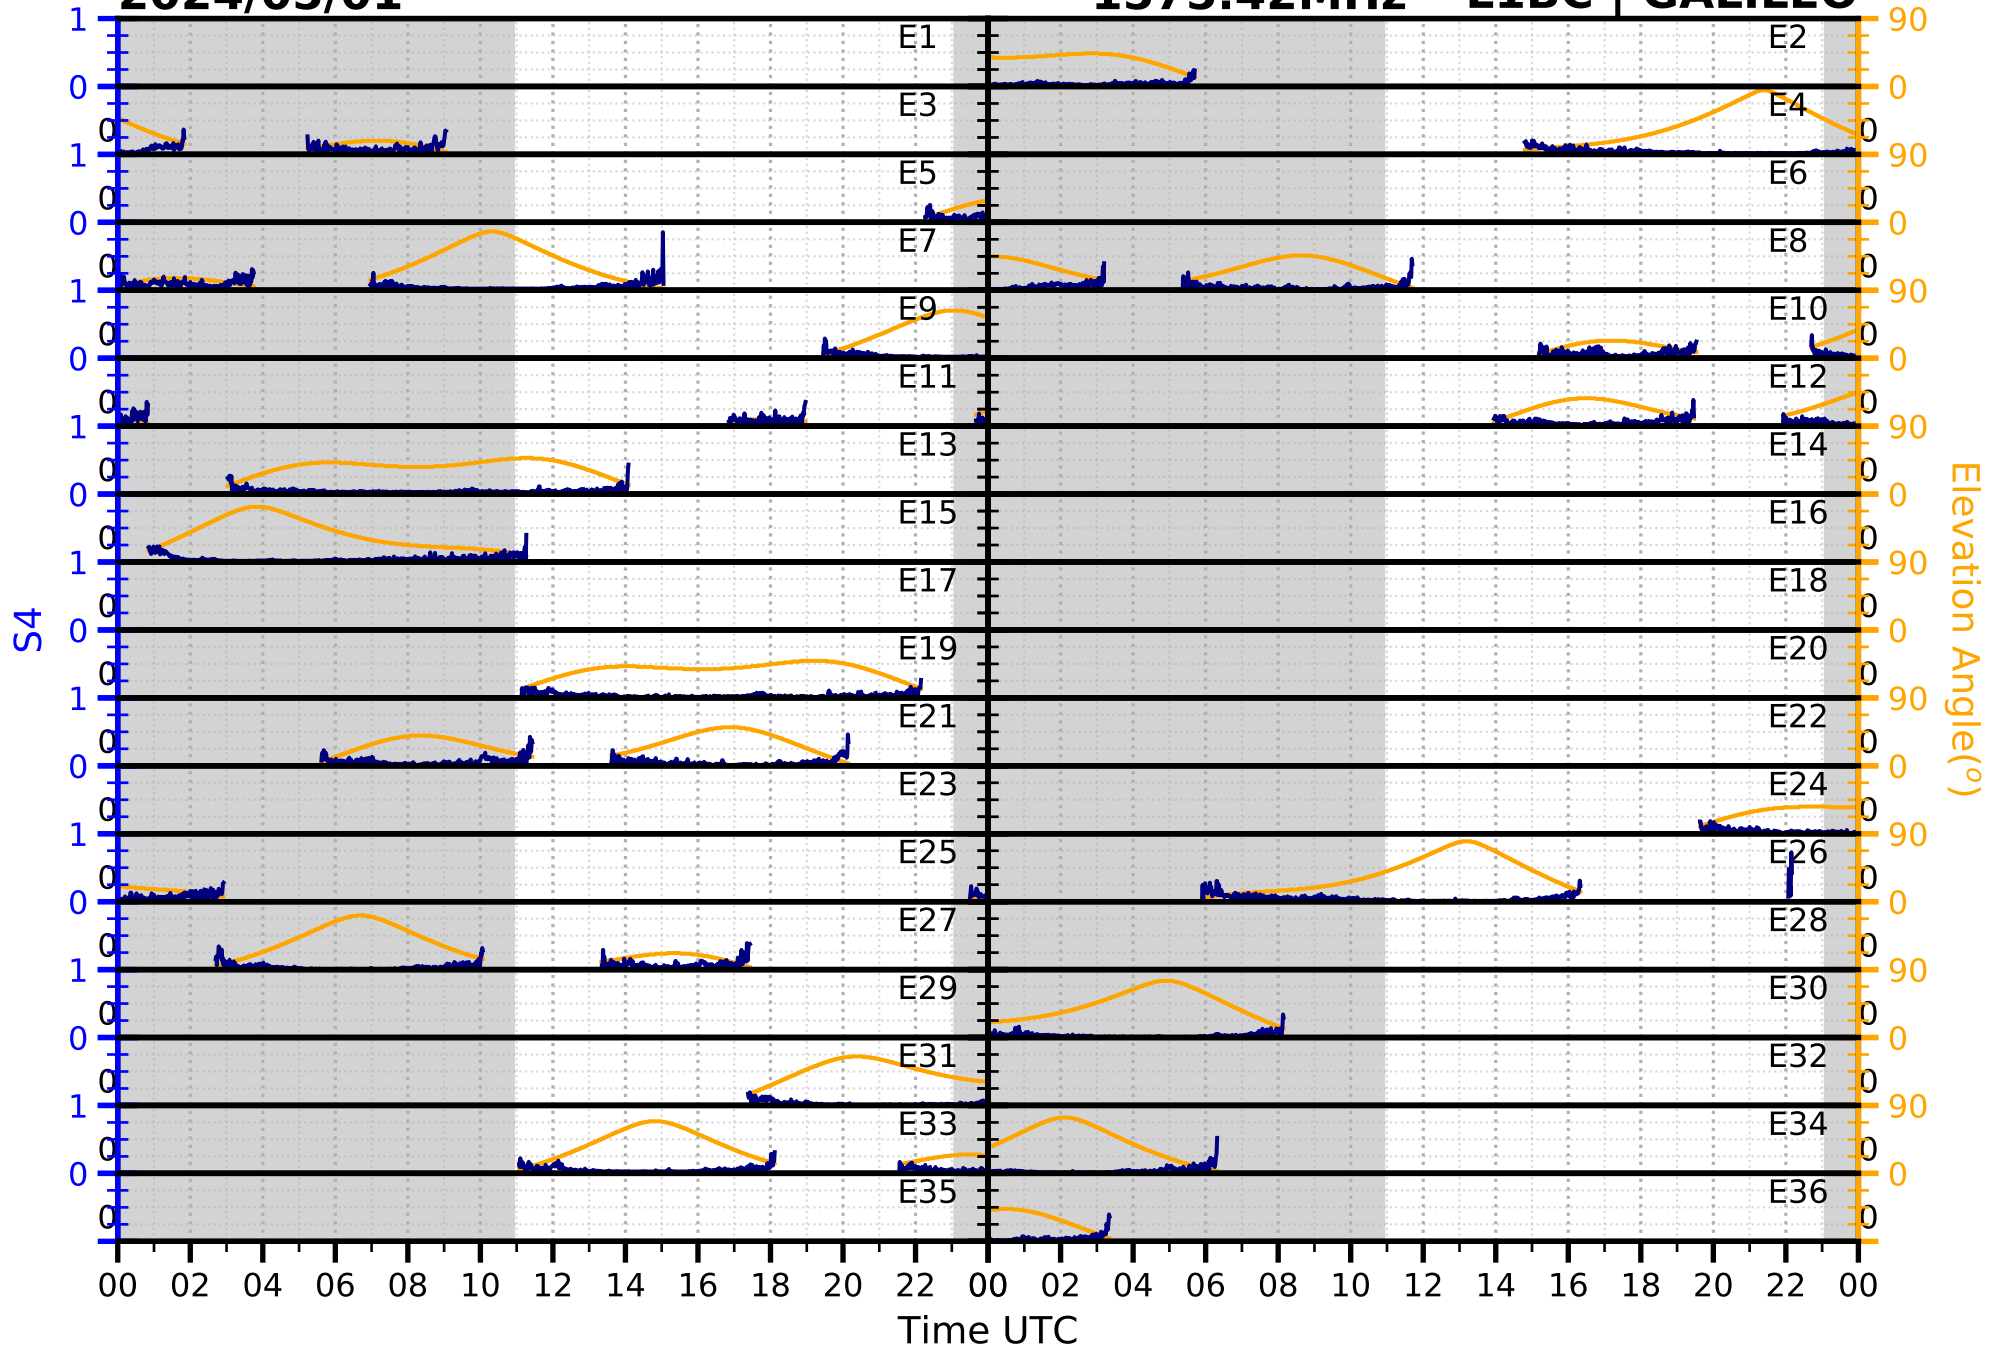

2024/05/01

S4

1575.42MHz

L1CA | GPS

2024/05/01

S4

1575.42MHz

L1BC | GALILEO

2024/05/01

S4

1602MHz

L1CA | GLONASS