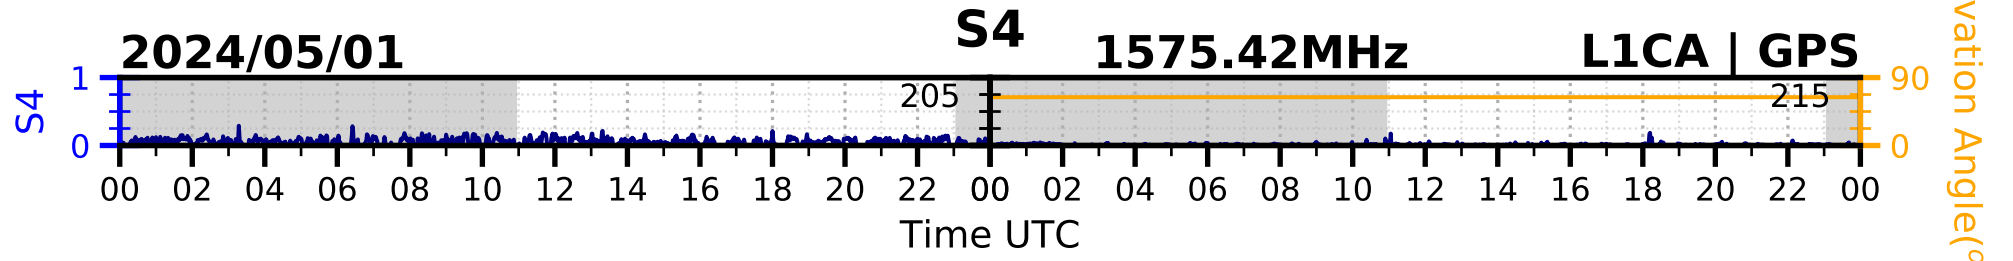

2024/05/01

S4

1575.42MHz

L1CA | GPS

2024/05/01

S4

1575.42MHz

L1BC | GALILEO

2024/05/01

S4

1602MHz

L1CA | GLONASS