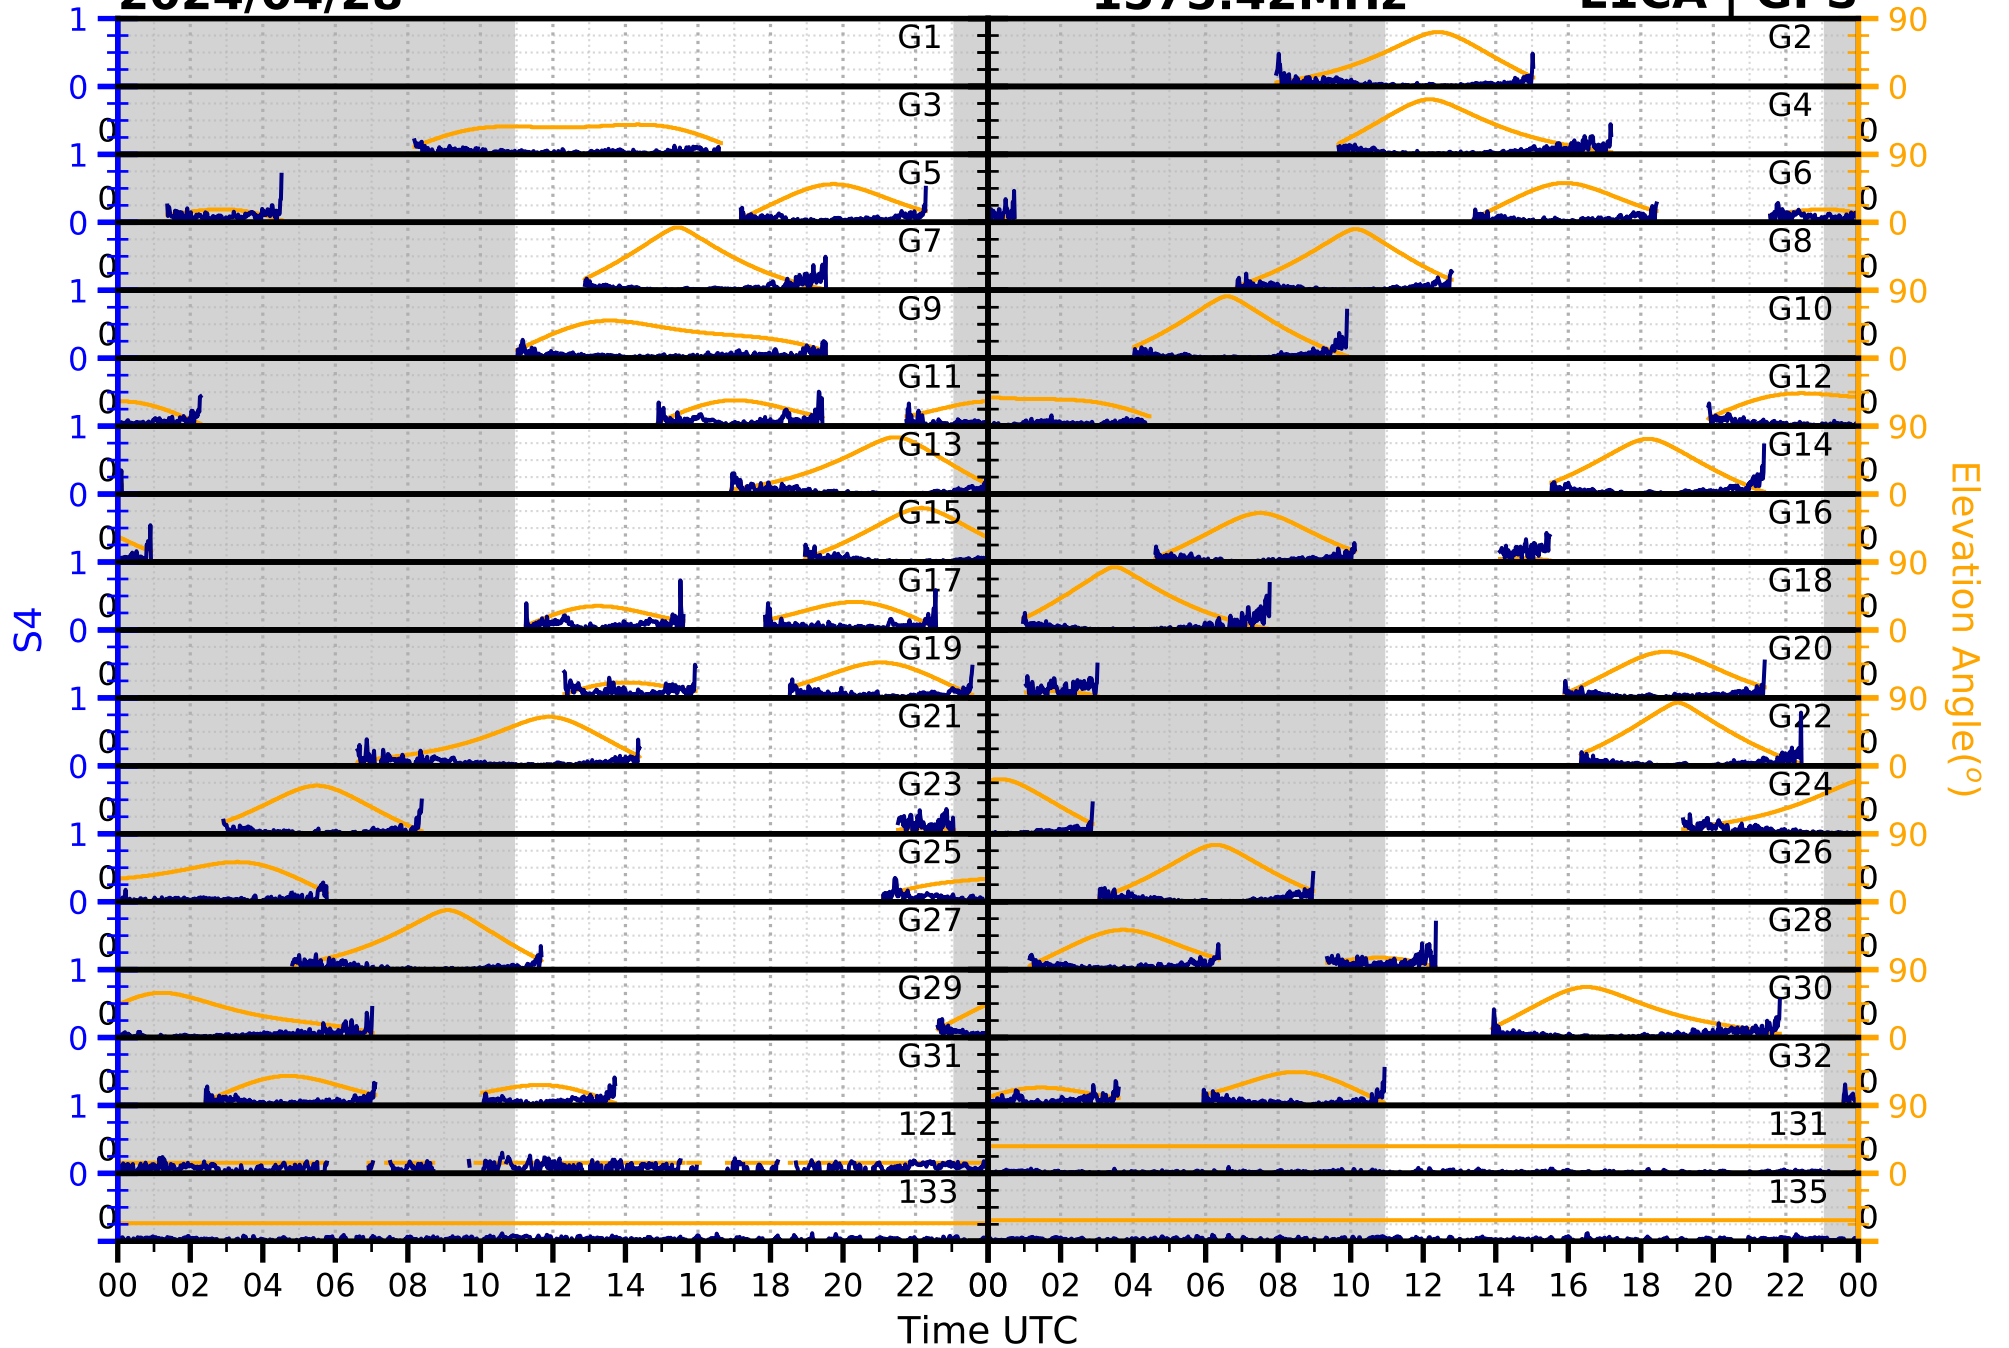

2024/04/28

S4

1575.42MHz

L1CA | GPS

2024/04/28

S4

1575.42MHz

L1BC | GALILEO

2024/04/28

S4

1602MHz

L1CA | GLONASS