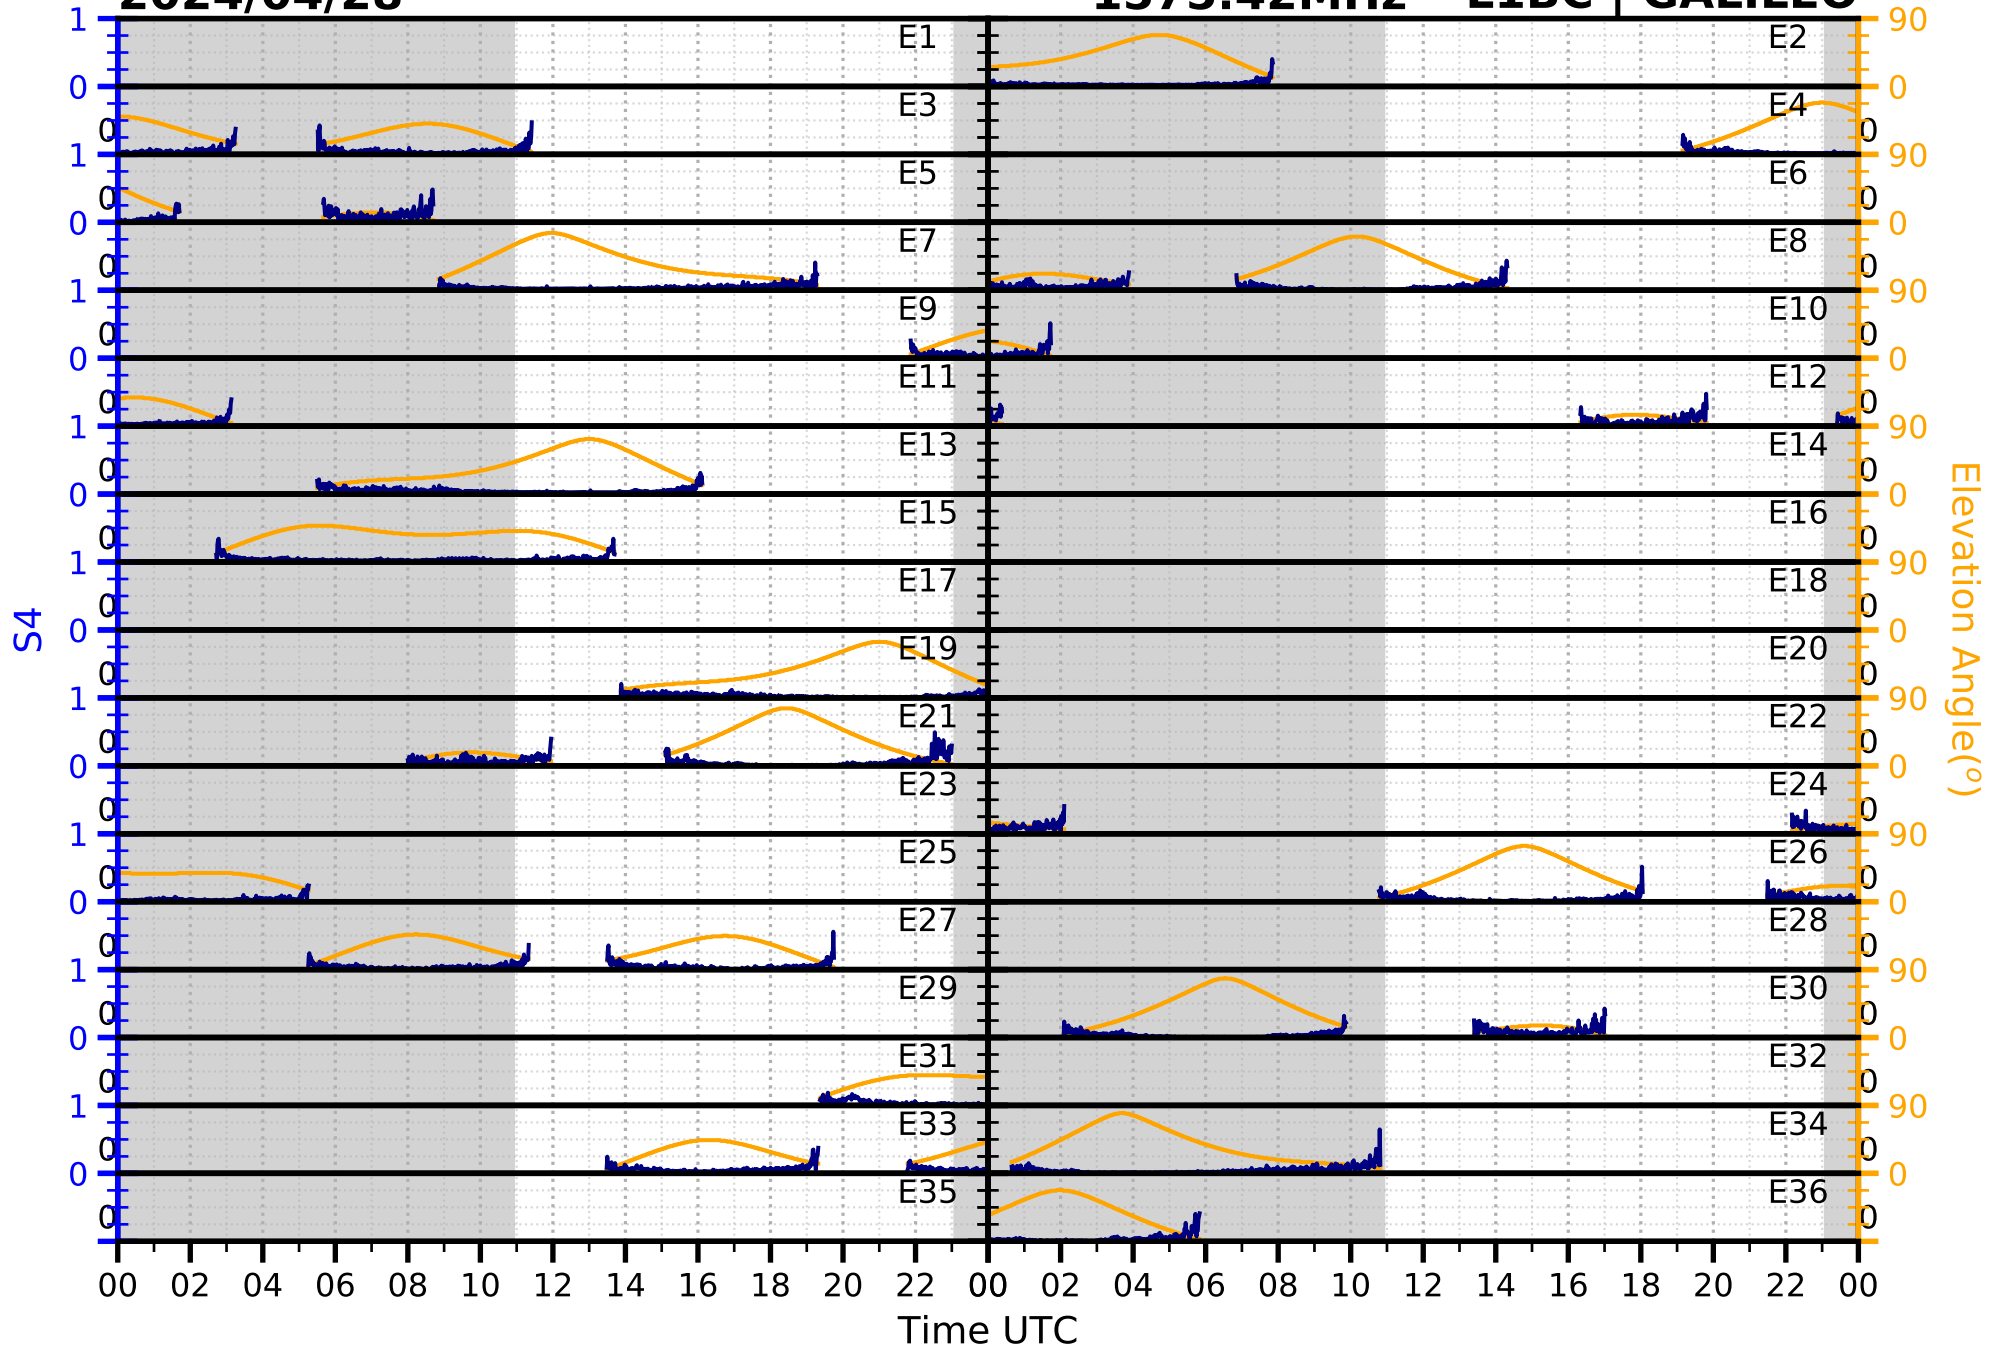

2024/04/28

S4

1575.42MHz

L1CA | GPS

2024/04/28

S4

1575.42MHz

L1BC | GALILEO

2024/04/28

S4

1602MHz

L1CA | GLONASS