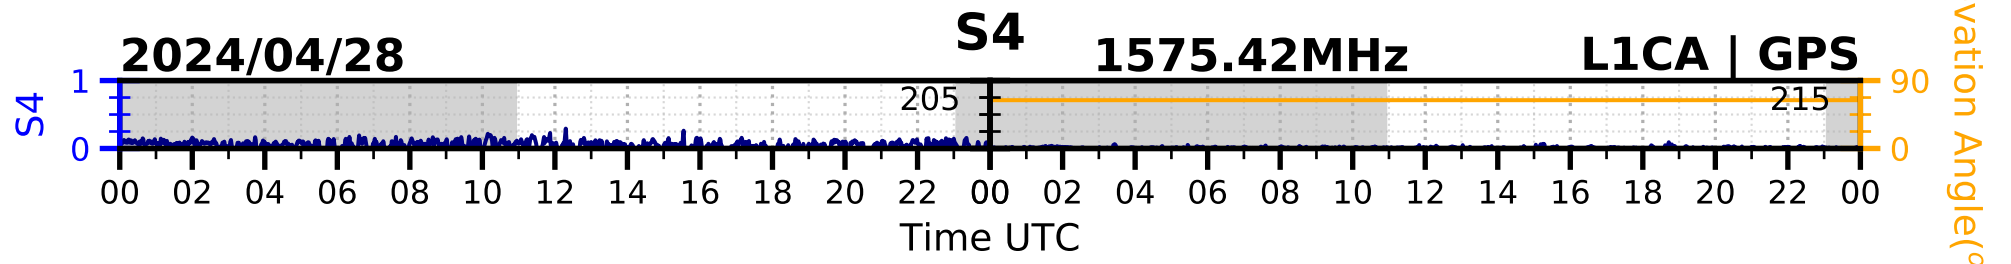

2024/04/28

S4

1575.42MHz

L1CA | GPS

2024/04/28

S4

1575.42MHz

L1BC | GALILEO

2024/04/28

S4

1602MHz

L1CA | GLONASS