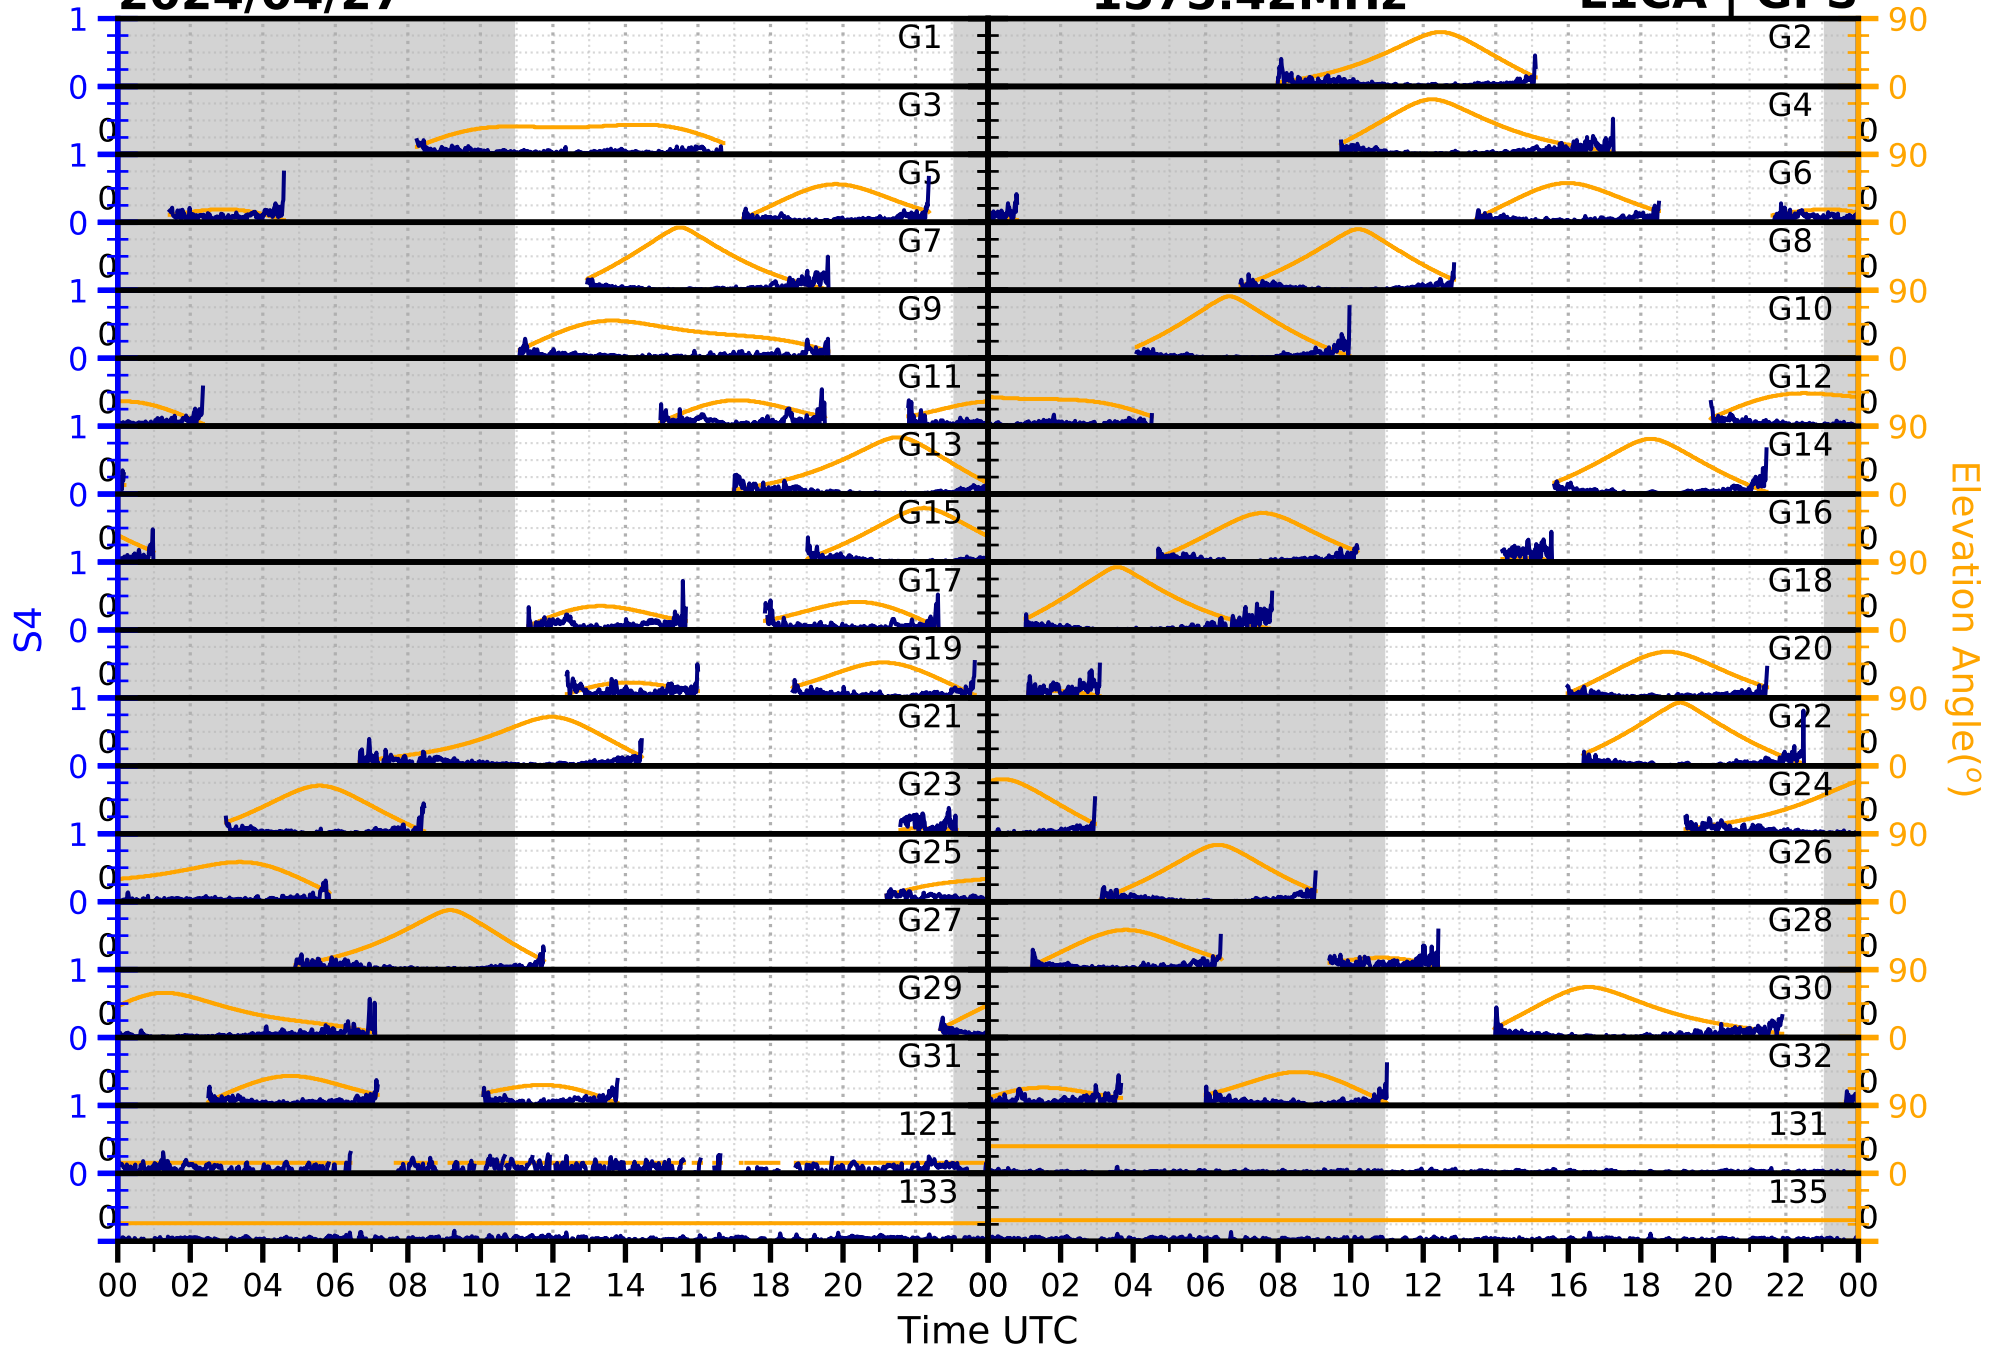

2024/04/27

S4

1575.42MHz

L1CA | GPS

2024/04/27

S4

1575.42MHz

L1BC | GALILEO

2024/04/27

S4

1602MHz

L1CA | GLONASS