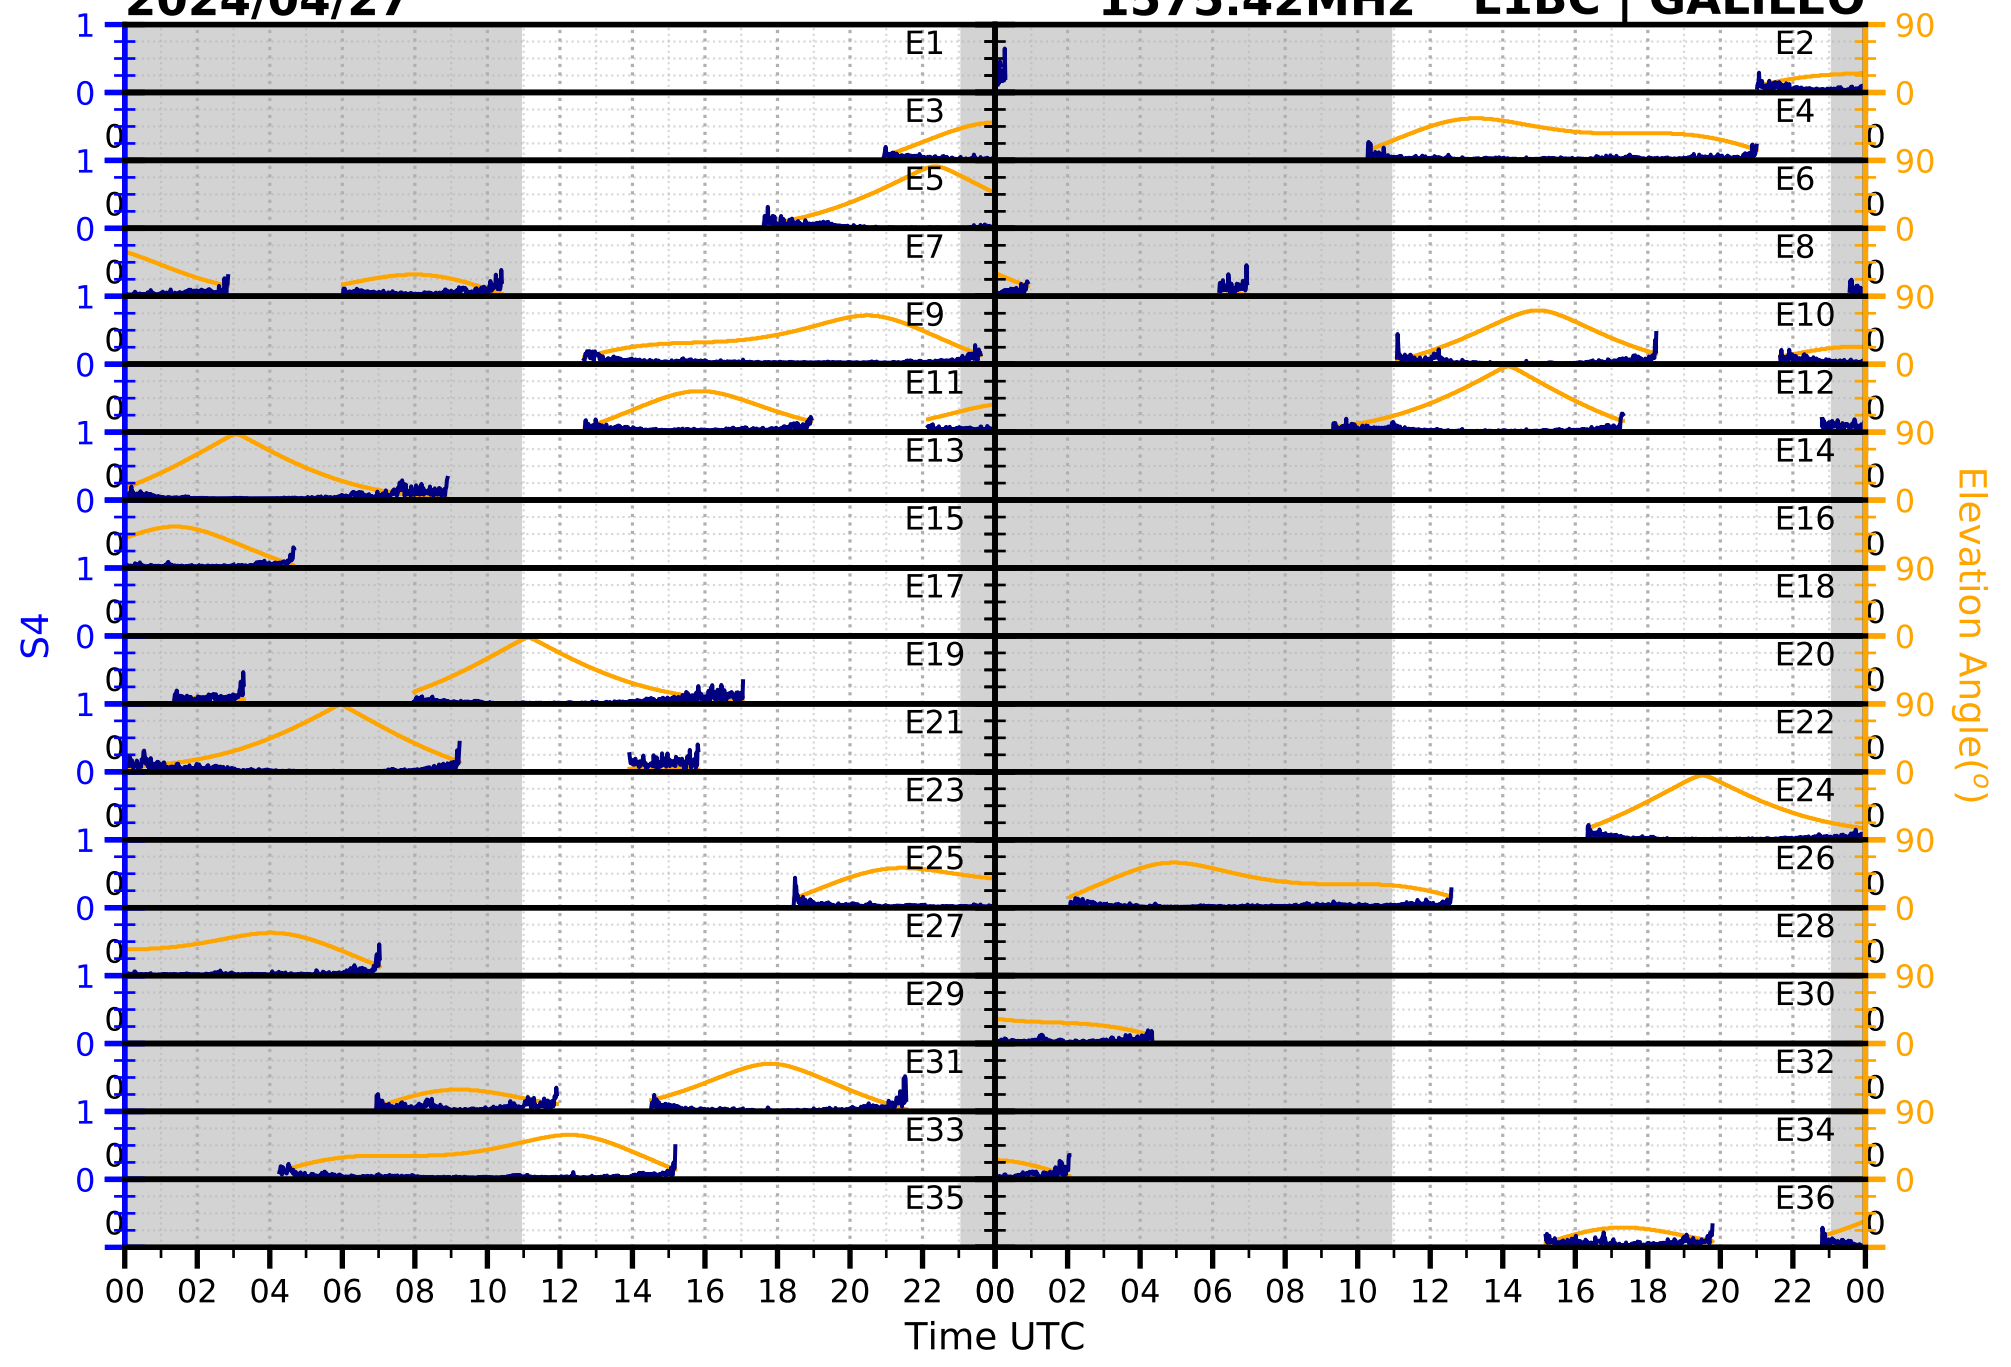

2024/04/27

S4

1575.42MHz

L1CA | GPS

2024/04/27

S4

1575.42MHz

L1BC | GALILEO

2024/04/27

S4

1602MHz

L1CA | GLONASS