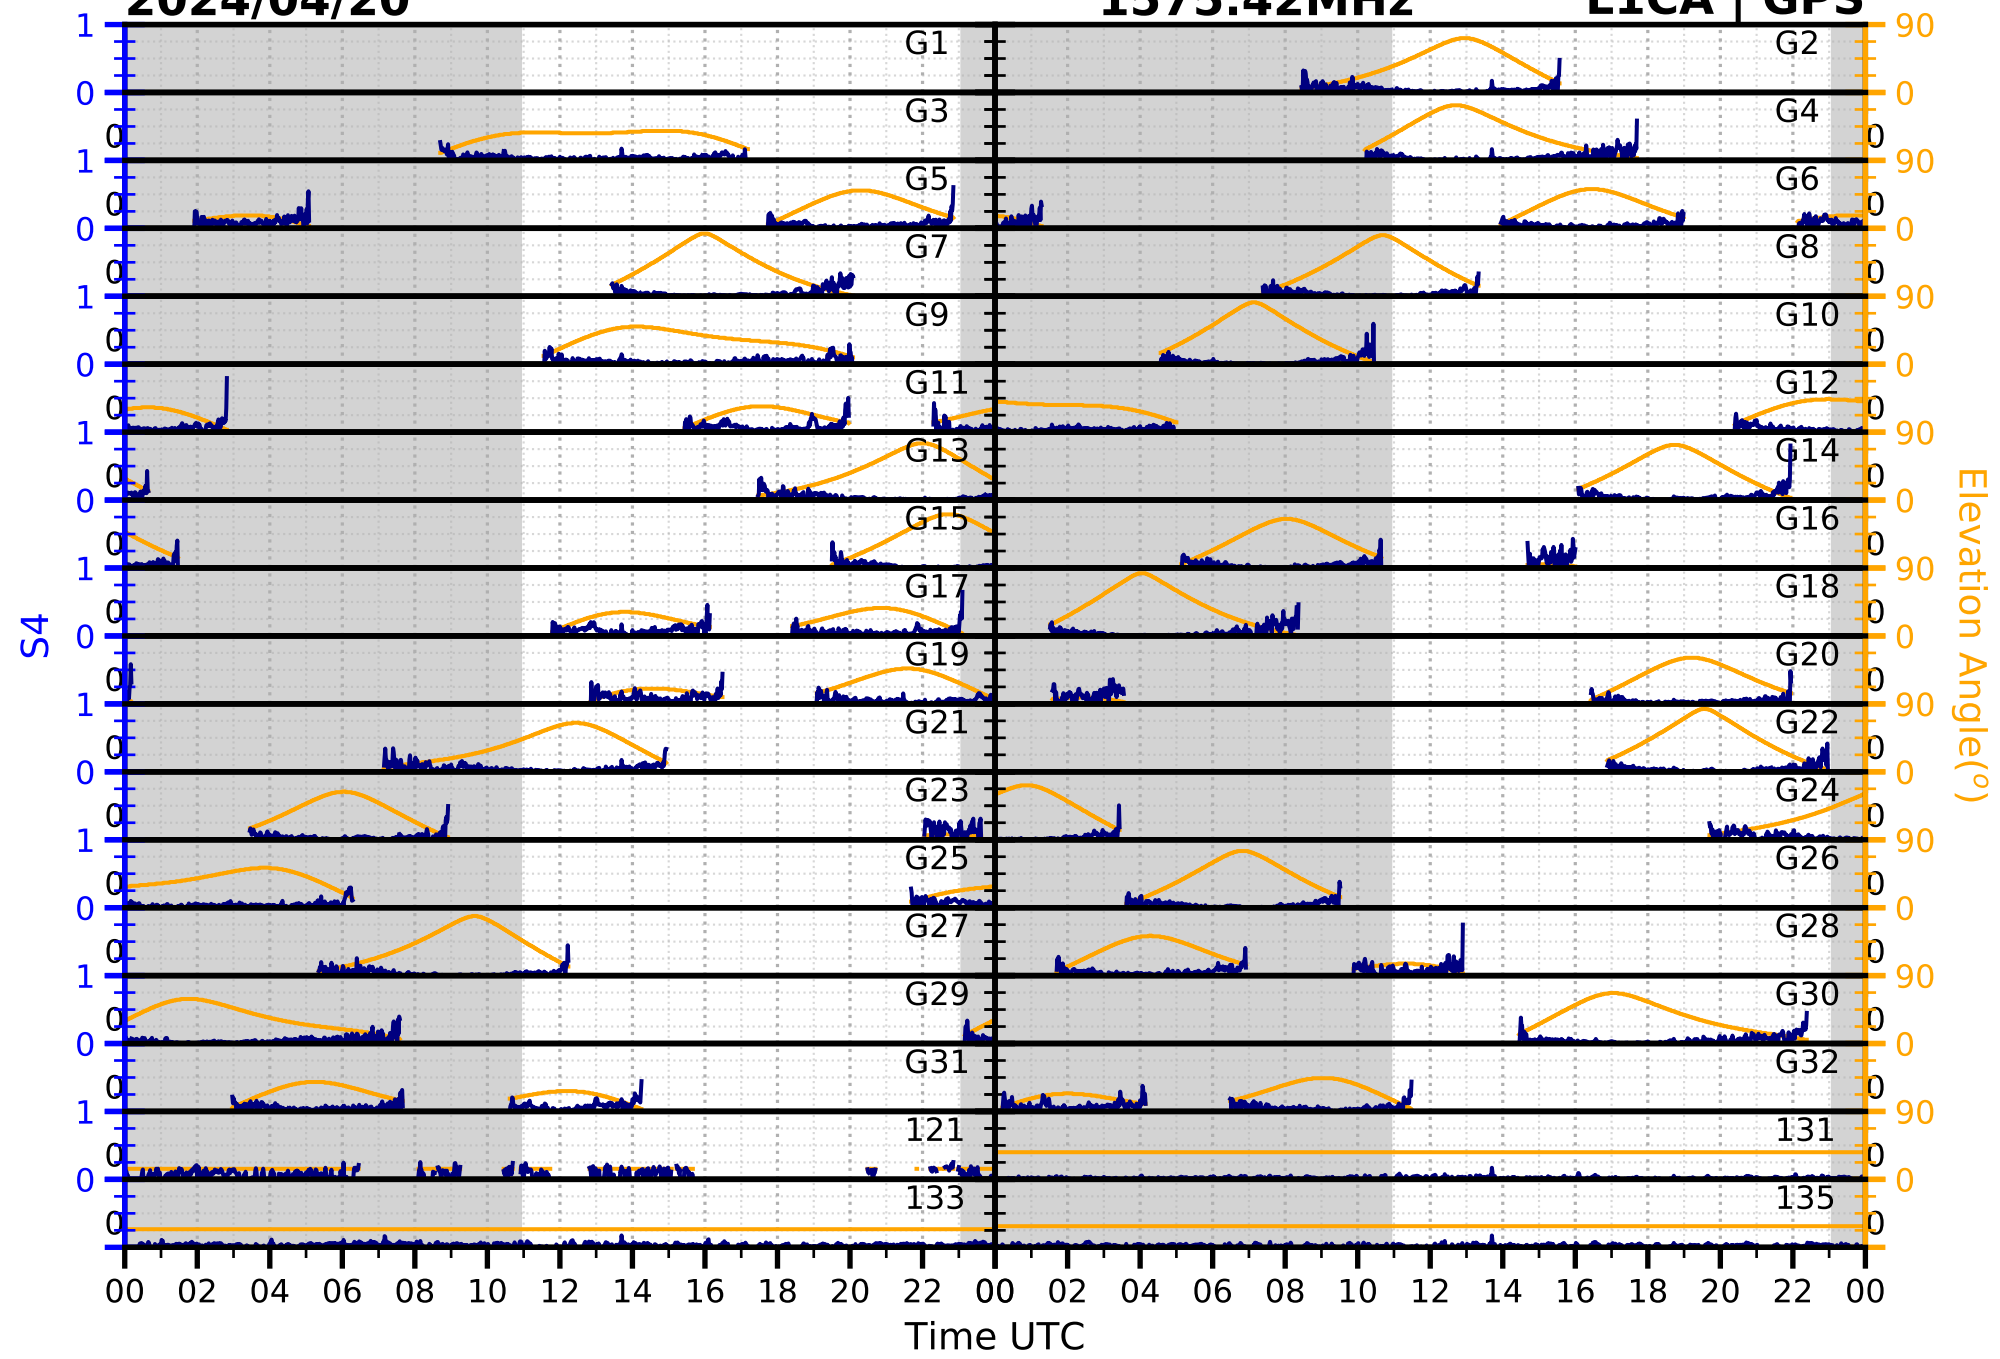

2024/04/20

S4

1575.42MHz

L1CA | GPS

2024/04/20

S4

1575.42MHz

L1BC | GALILEO

2024/04/20

S4

1602MHz

L1CA | GLONASS