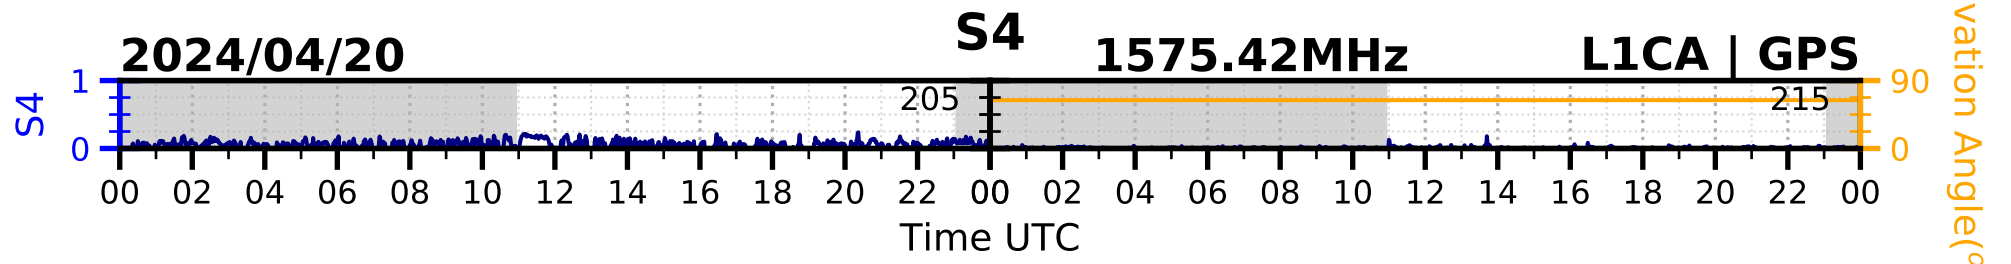

2024/04/20

S4

1575.42MHz

L1CA | GPS

2024/04/20

S4

1575.42MHz

L1BC | GALILEO

2024/04/20

S4

1602MHz

L1CA | GLONASS