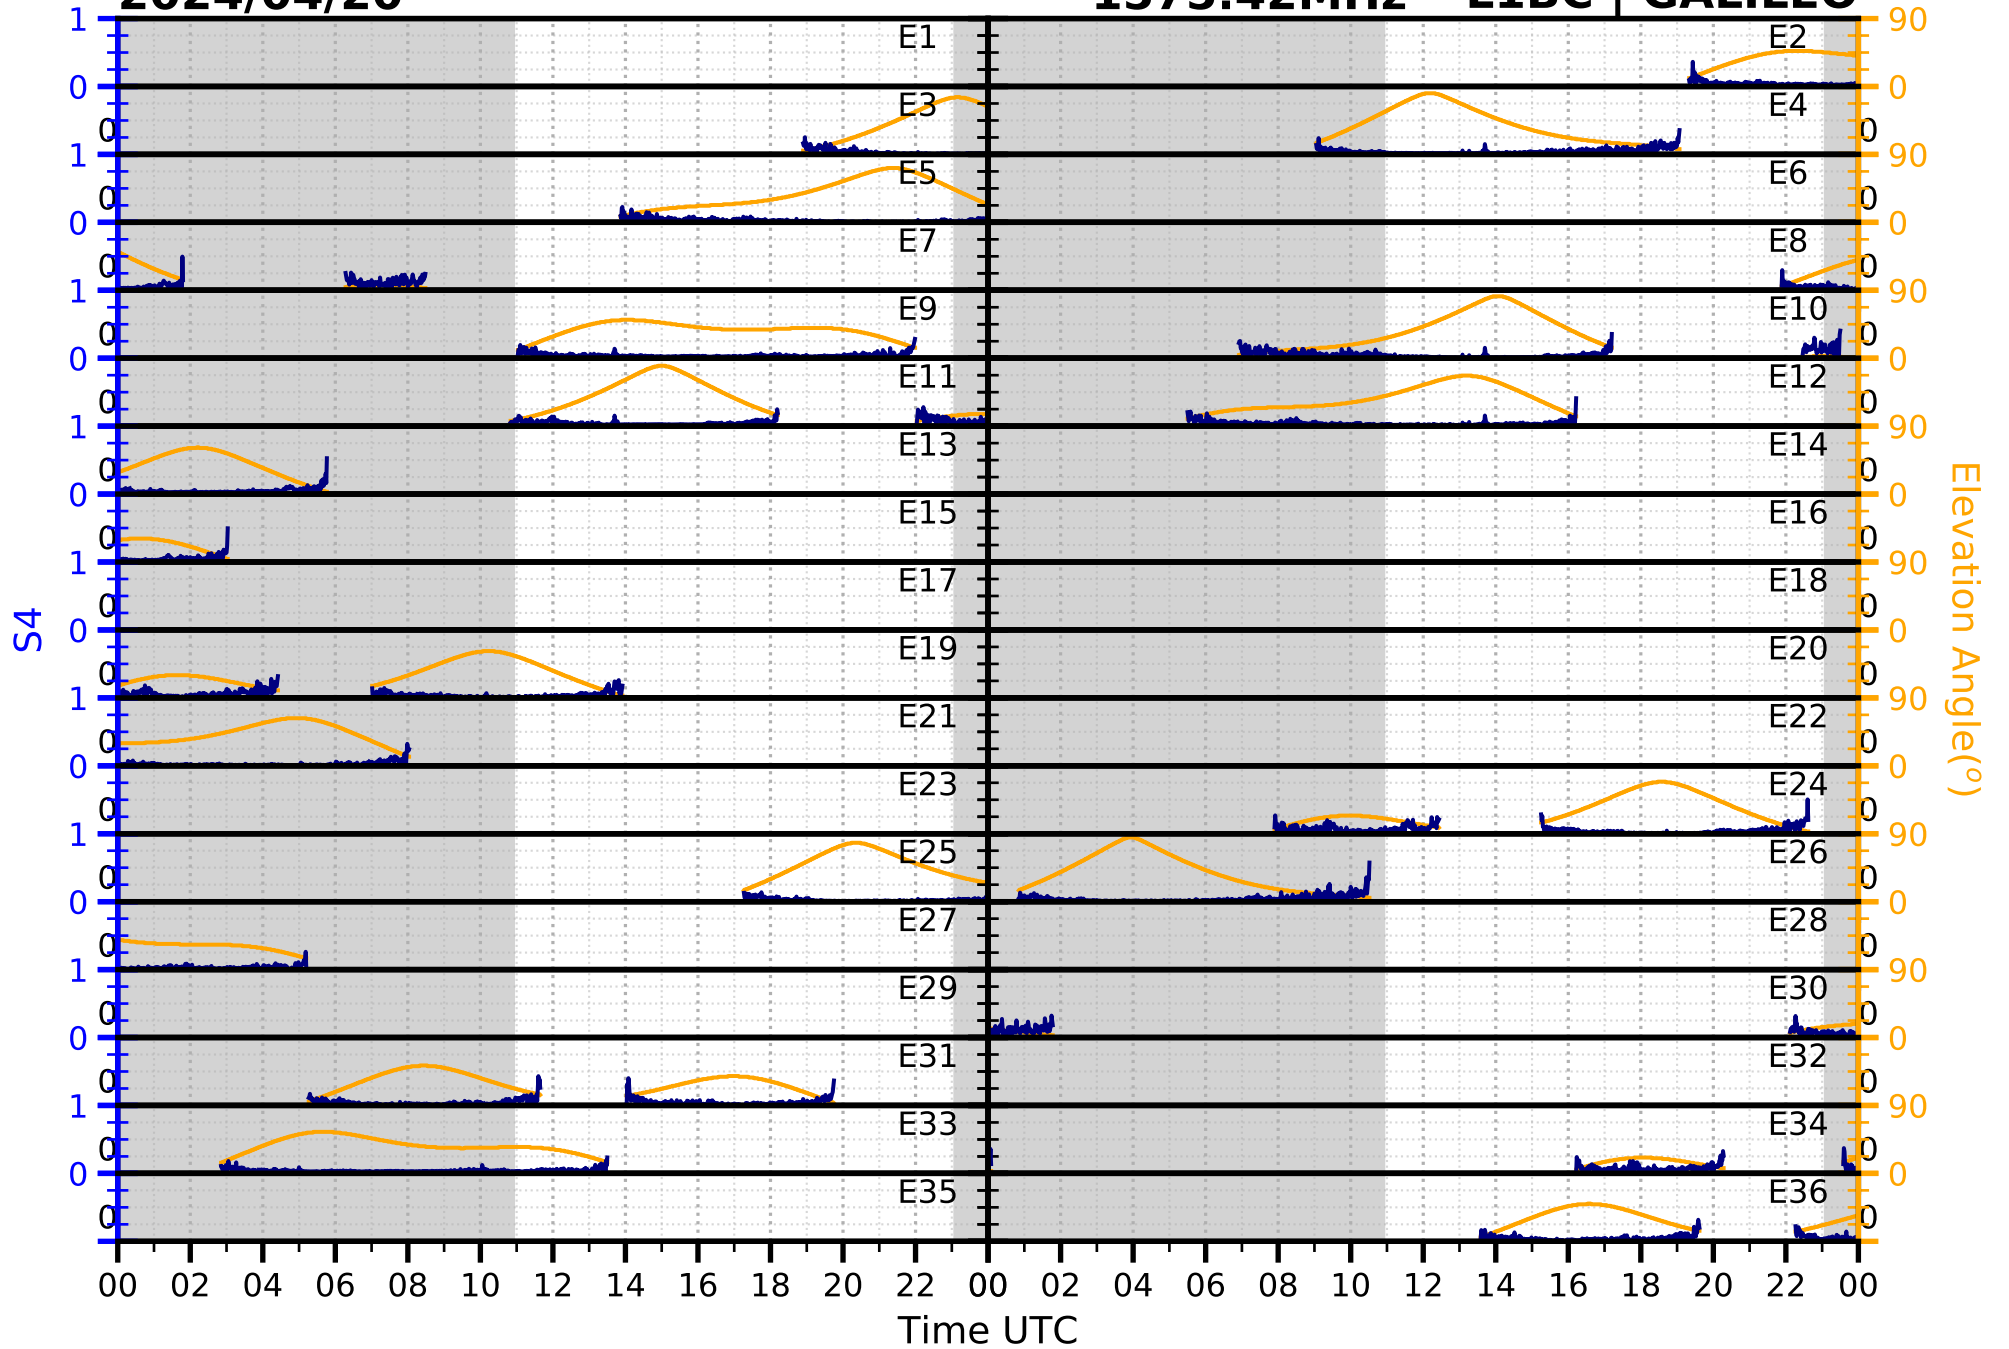

2024/04/20

S4

1575.42MHz

L1CA | GPS

2024/04/20

S4

1575.42MHz

L1BC | GALILEO

2024/04/20

S4

1602MHz

L1CA | GLONASS