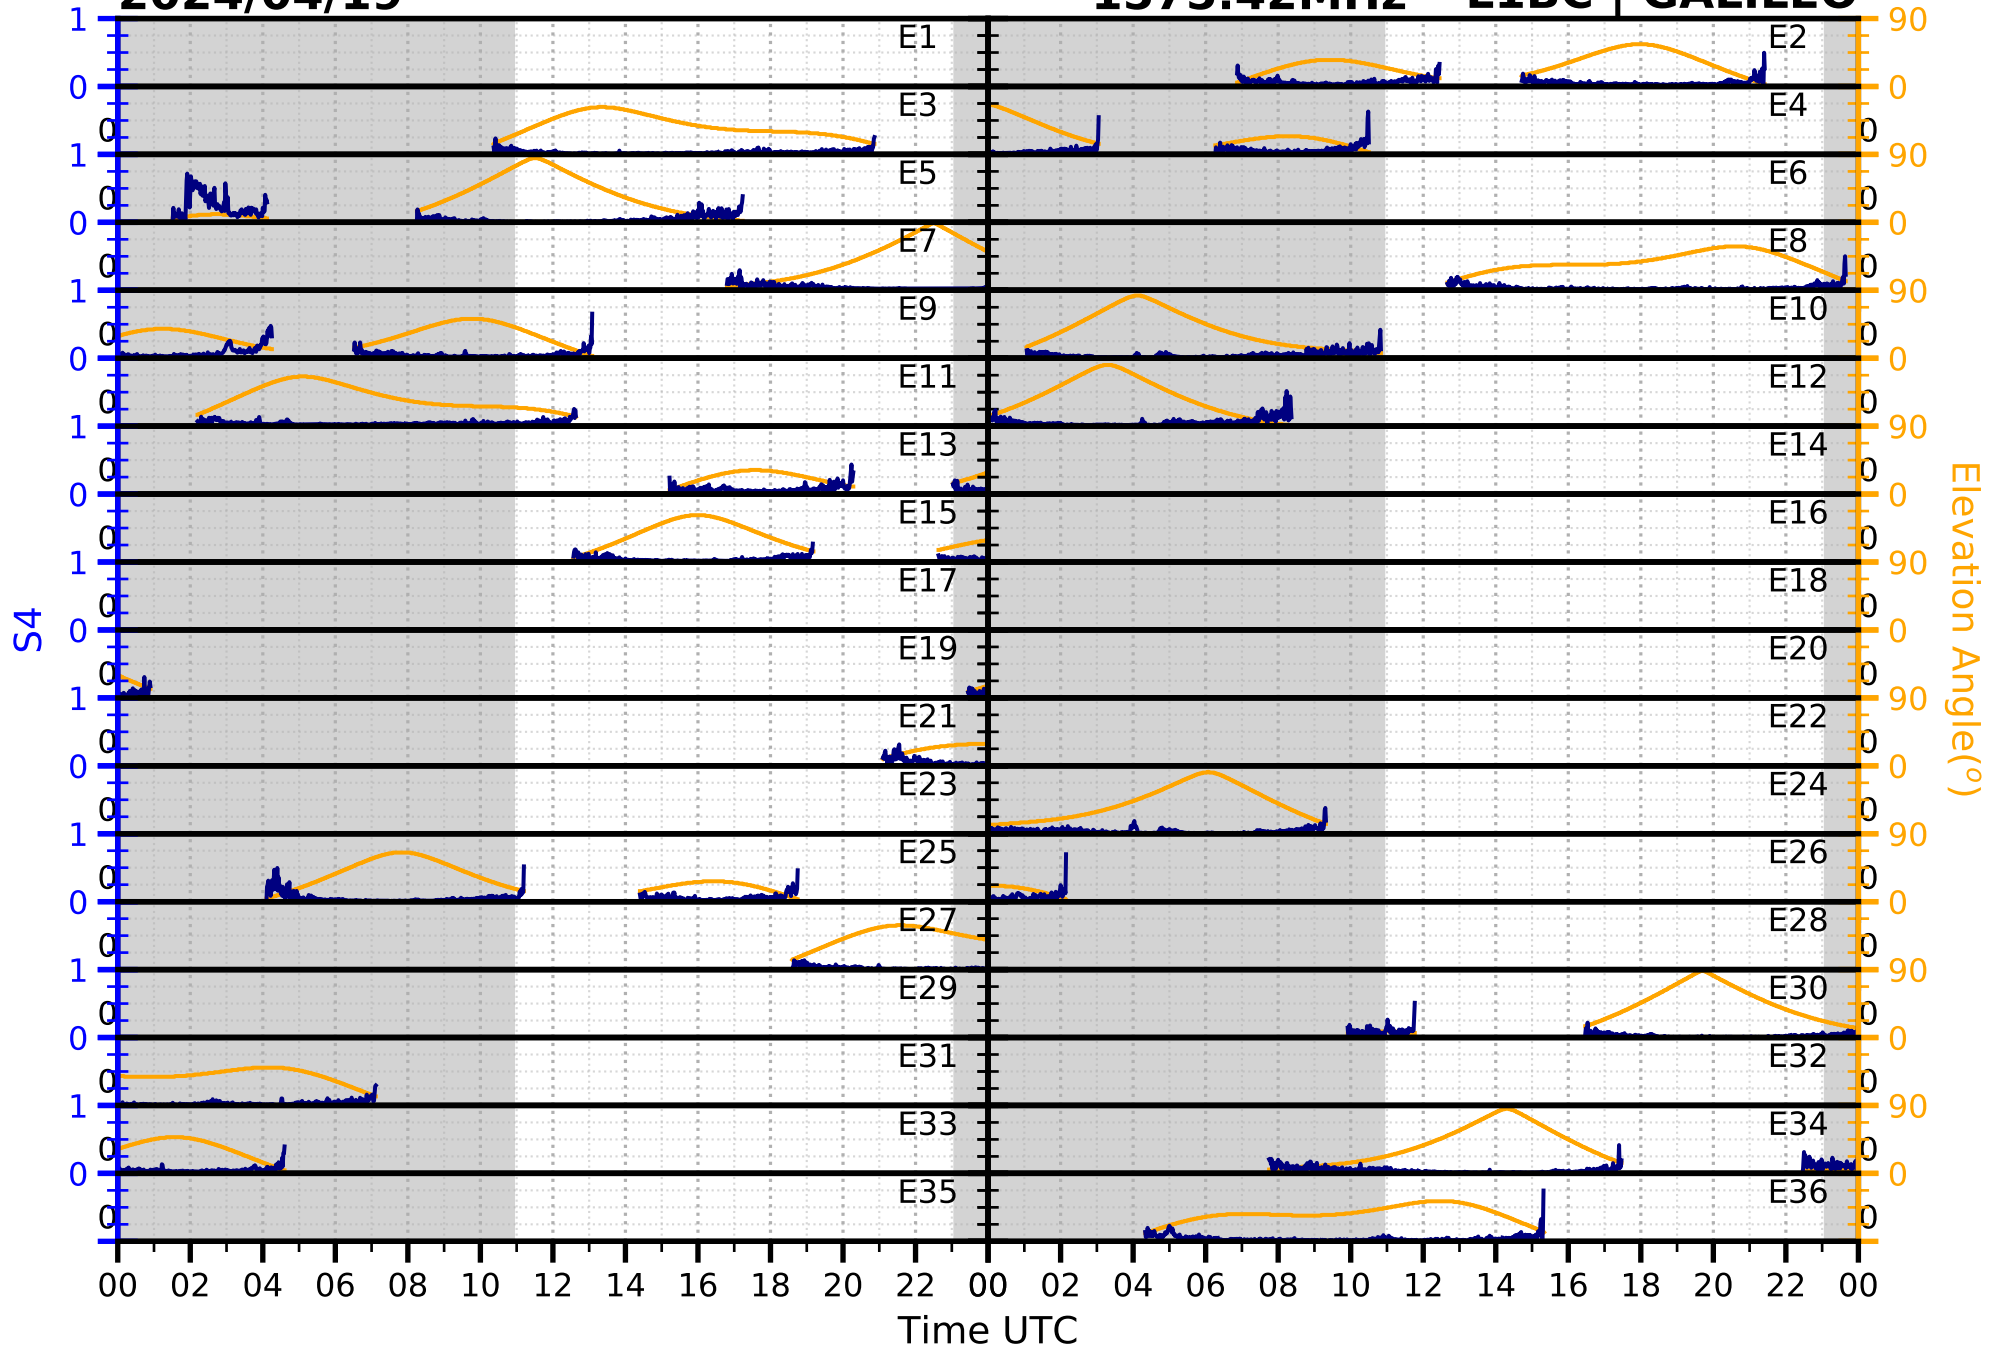

2024/04/19

S4

1575.42MHz

L1CA | GPS

2024/04/19

S4

1575.42MHz

L1BC | GALILEO

2024/04/19

S4

1602MHz

L1CA | GLONASS