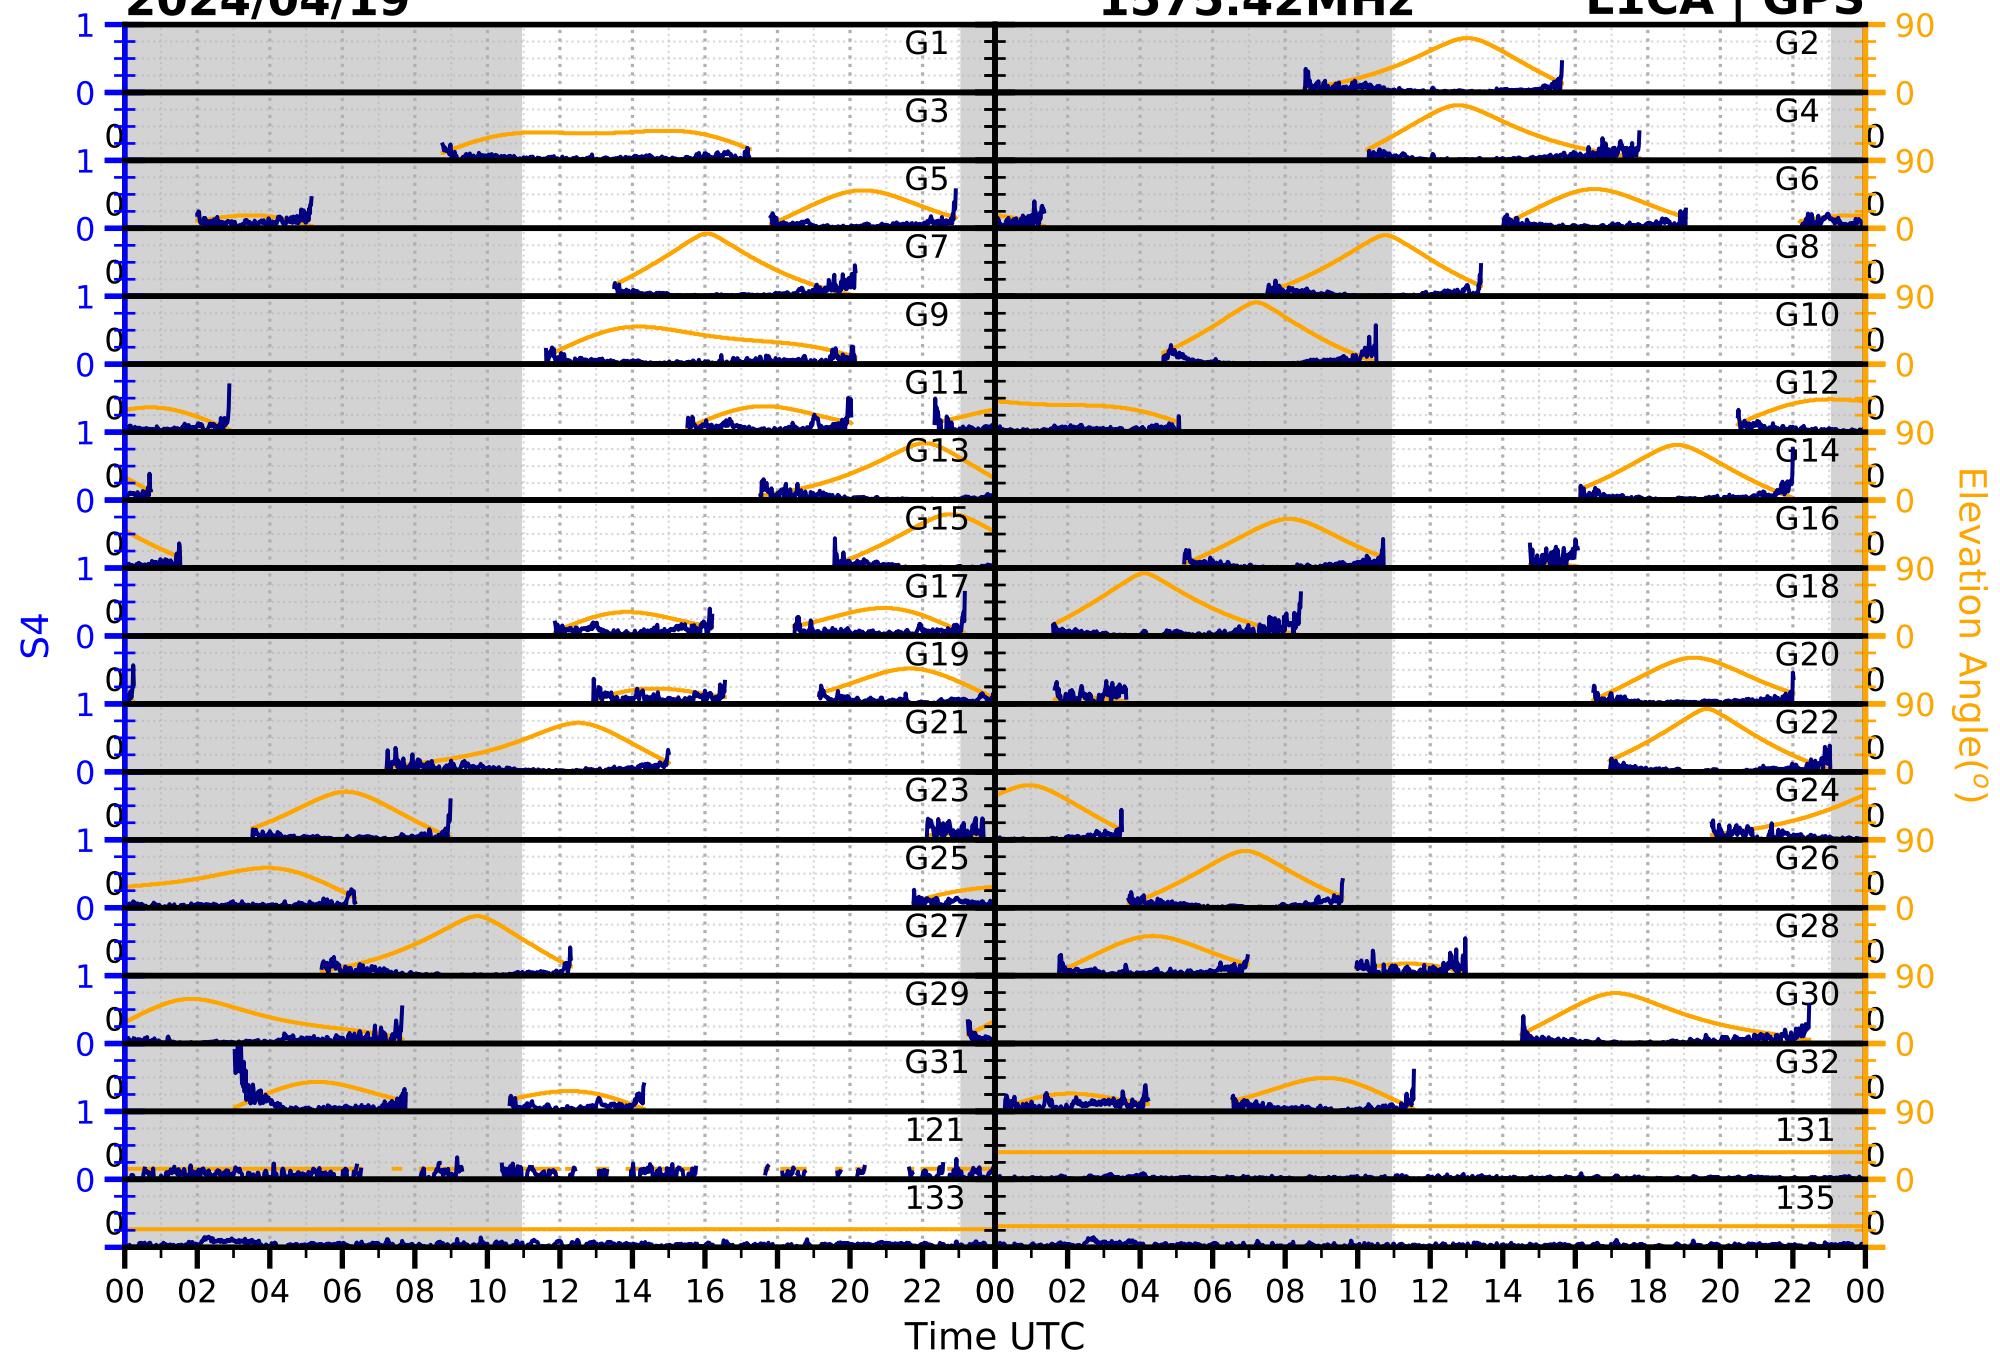

2024/04/19

S4

1575.42MHz

L1CA | GPS

2024/04/19

S4

1575.42MHz

L1BC | GALILEO

2024/04/19

S4

1602MHz

L1CA | GLONASS