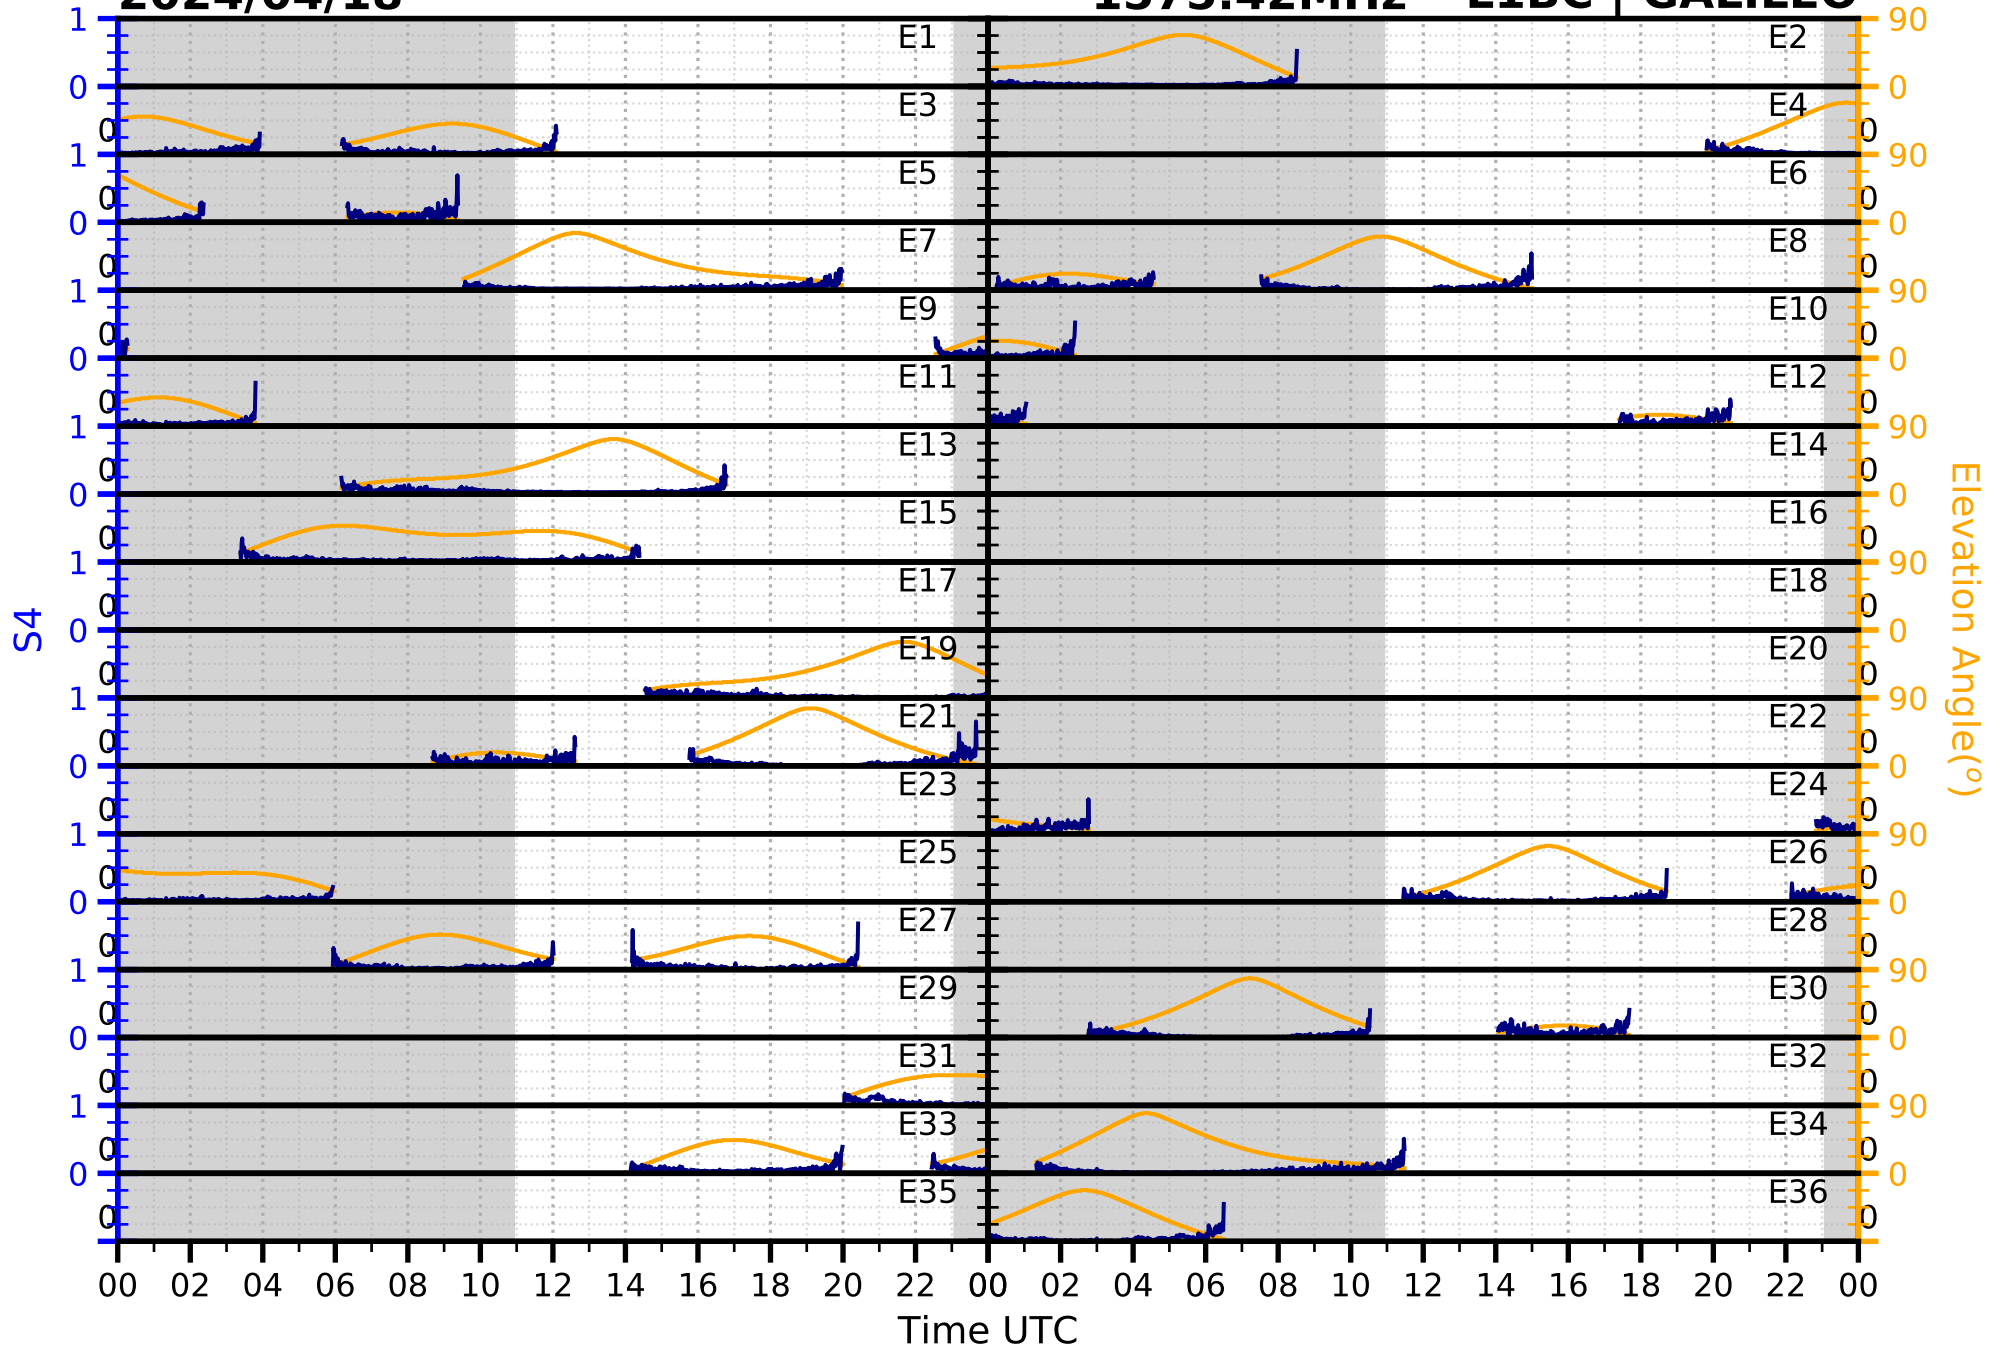

2024/04/18

S4

1575.42MHz

L1CA | GPS

2024/04/18

S4

1575.42MHz

L1BC | GALILEO

2024/04/18

S4

1602MHz

L1CA | GLONASS