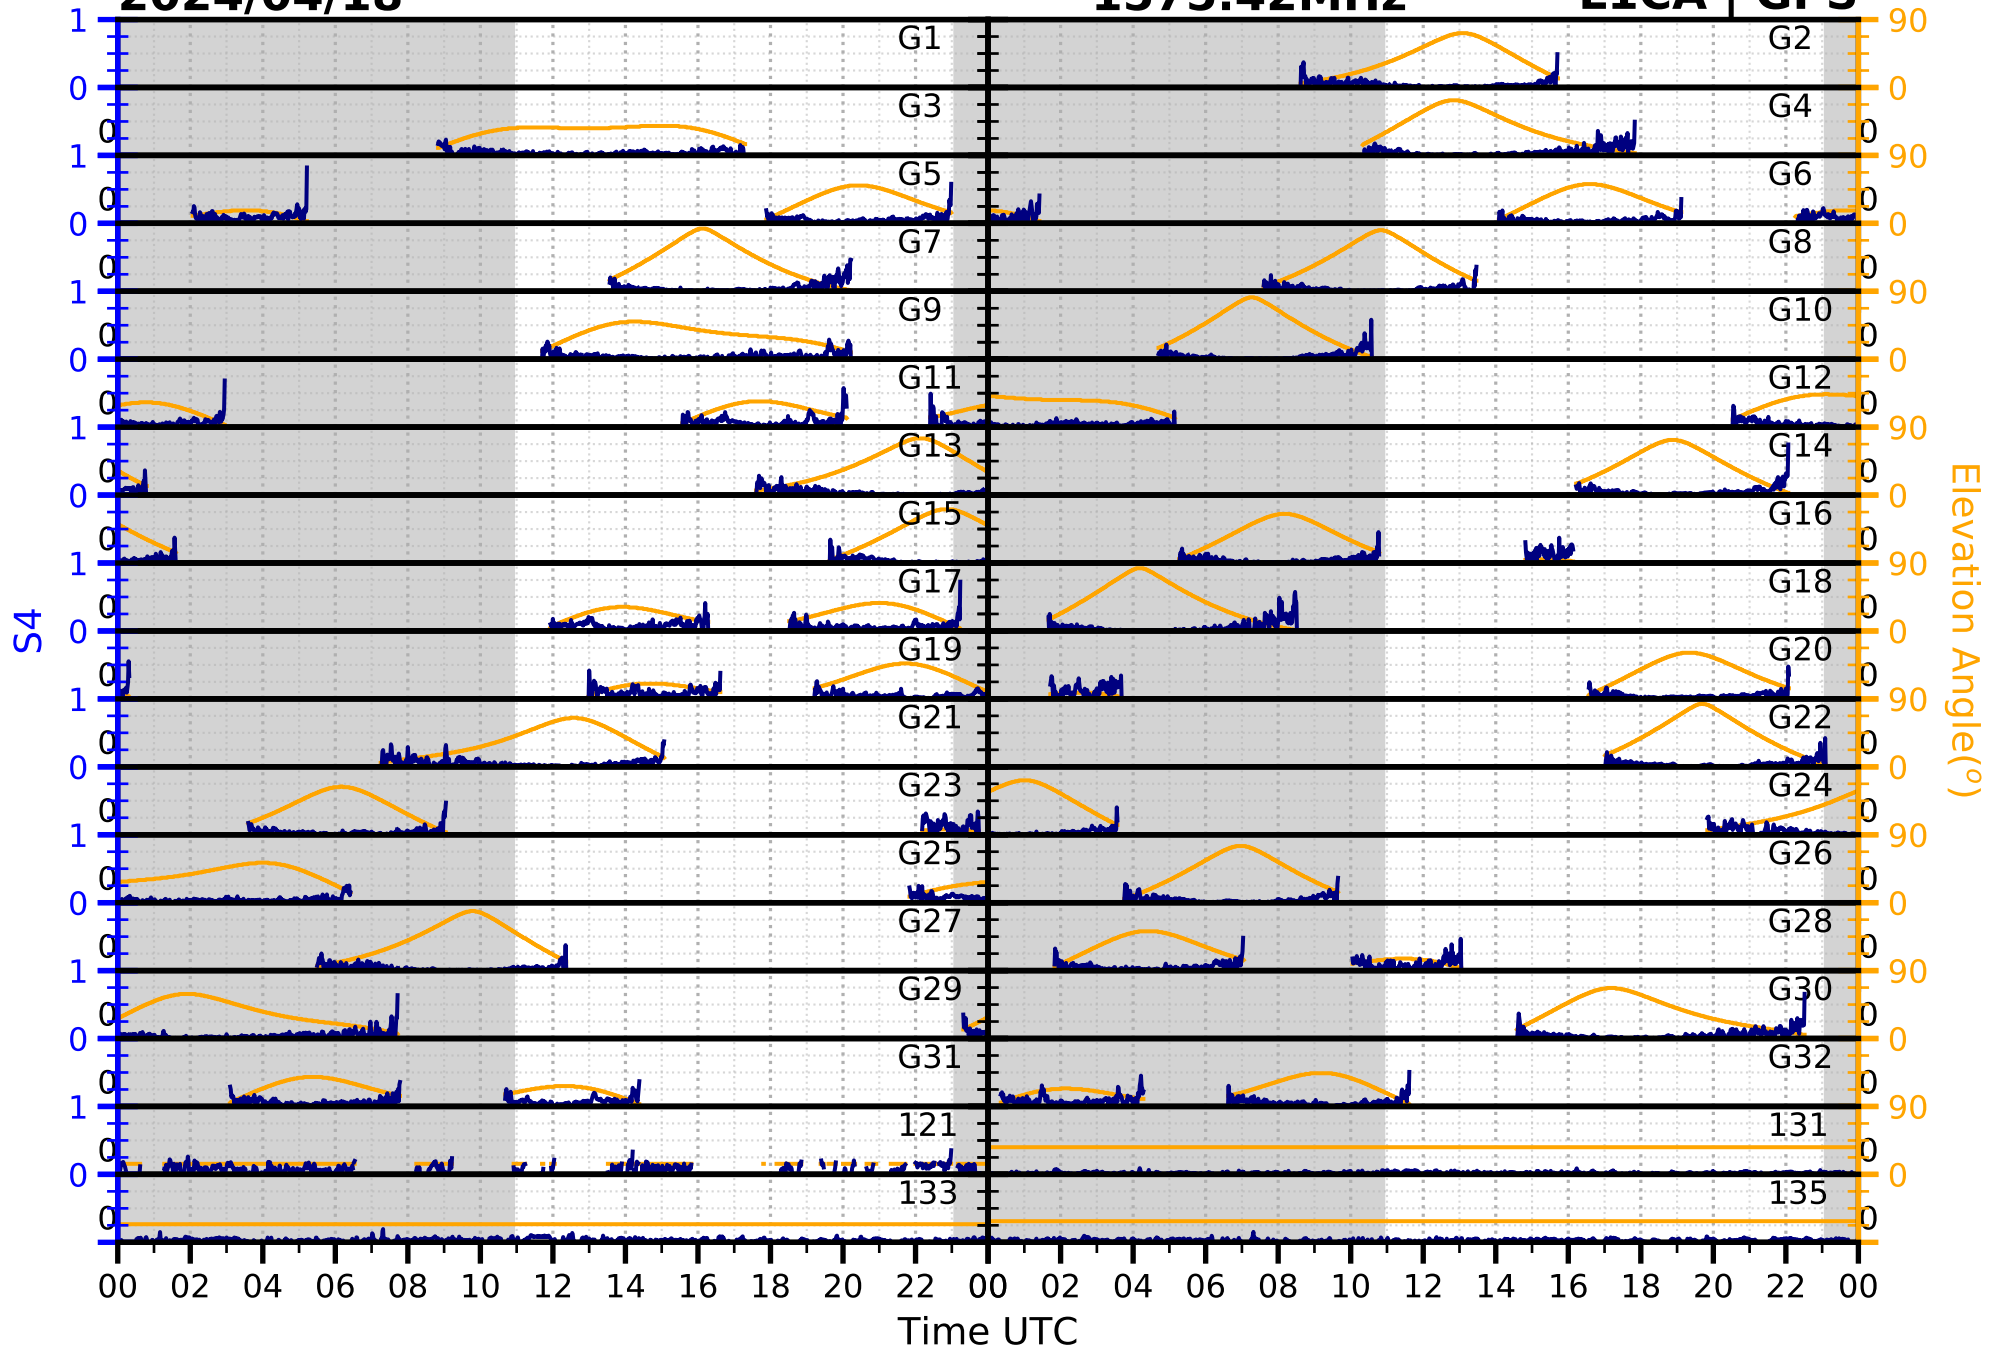

2024/04/18

S4

1575.42MHz

L1CA | GPS

2024/04/18

S4

1575.42MHz

L1BC | GALILEO

2024/04/18

S4

1602MHz

L1CA | GLONASS