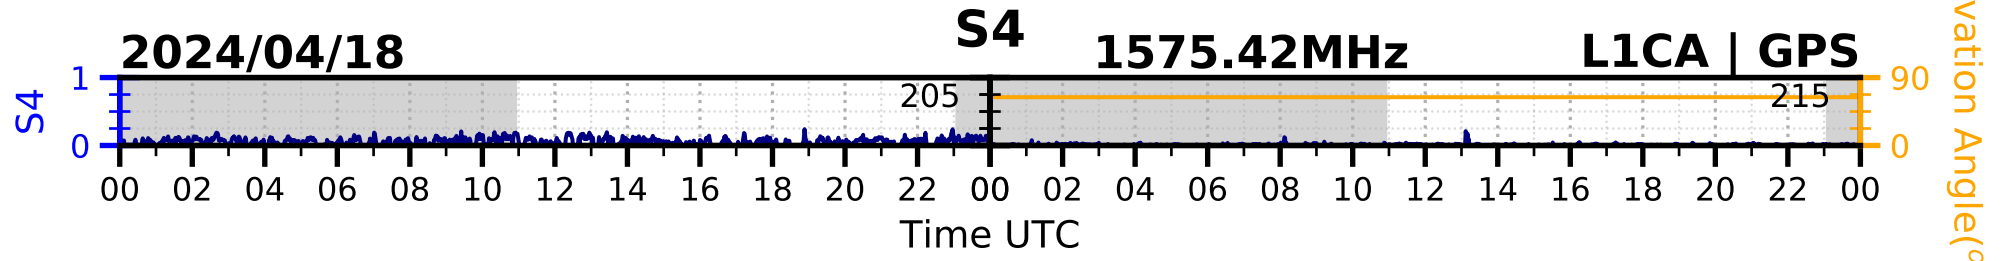

2024/04/18

S4

1575.42MHz

L1CA | GPS

2024/04/18

S4

1575.42MHz

L1BC | GALILEO

2024/04/18

S4

1602MHz

L1CA | GLONASS