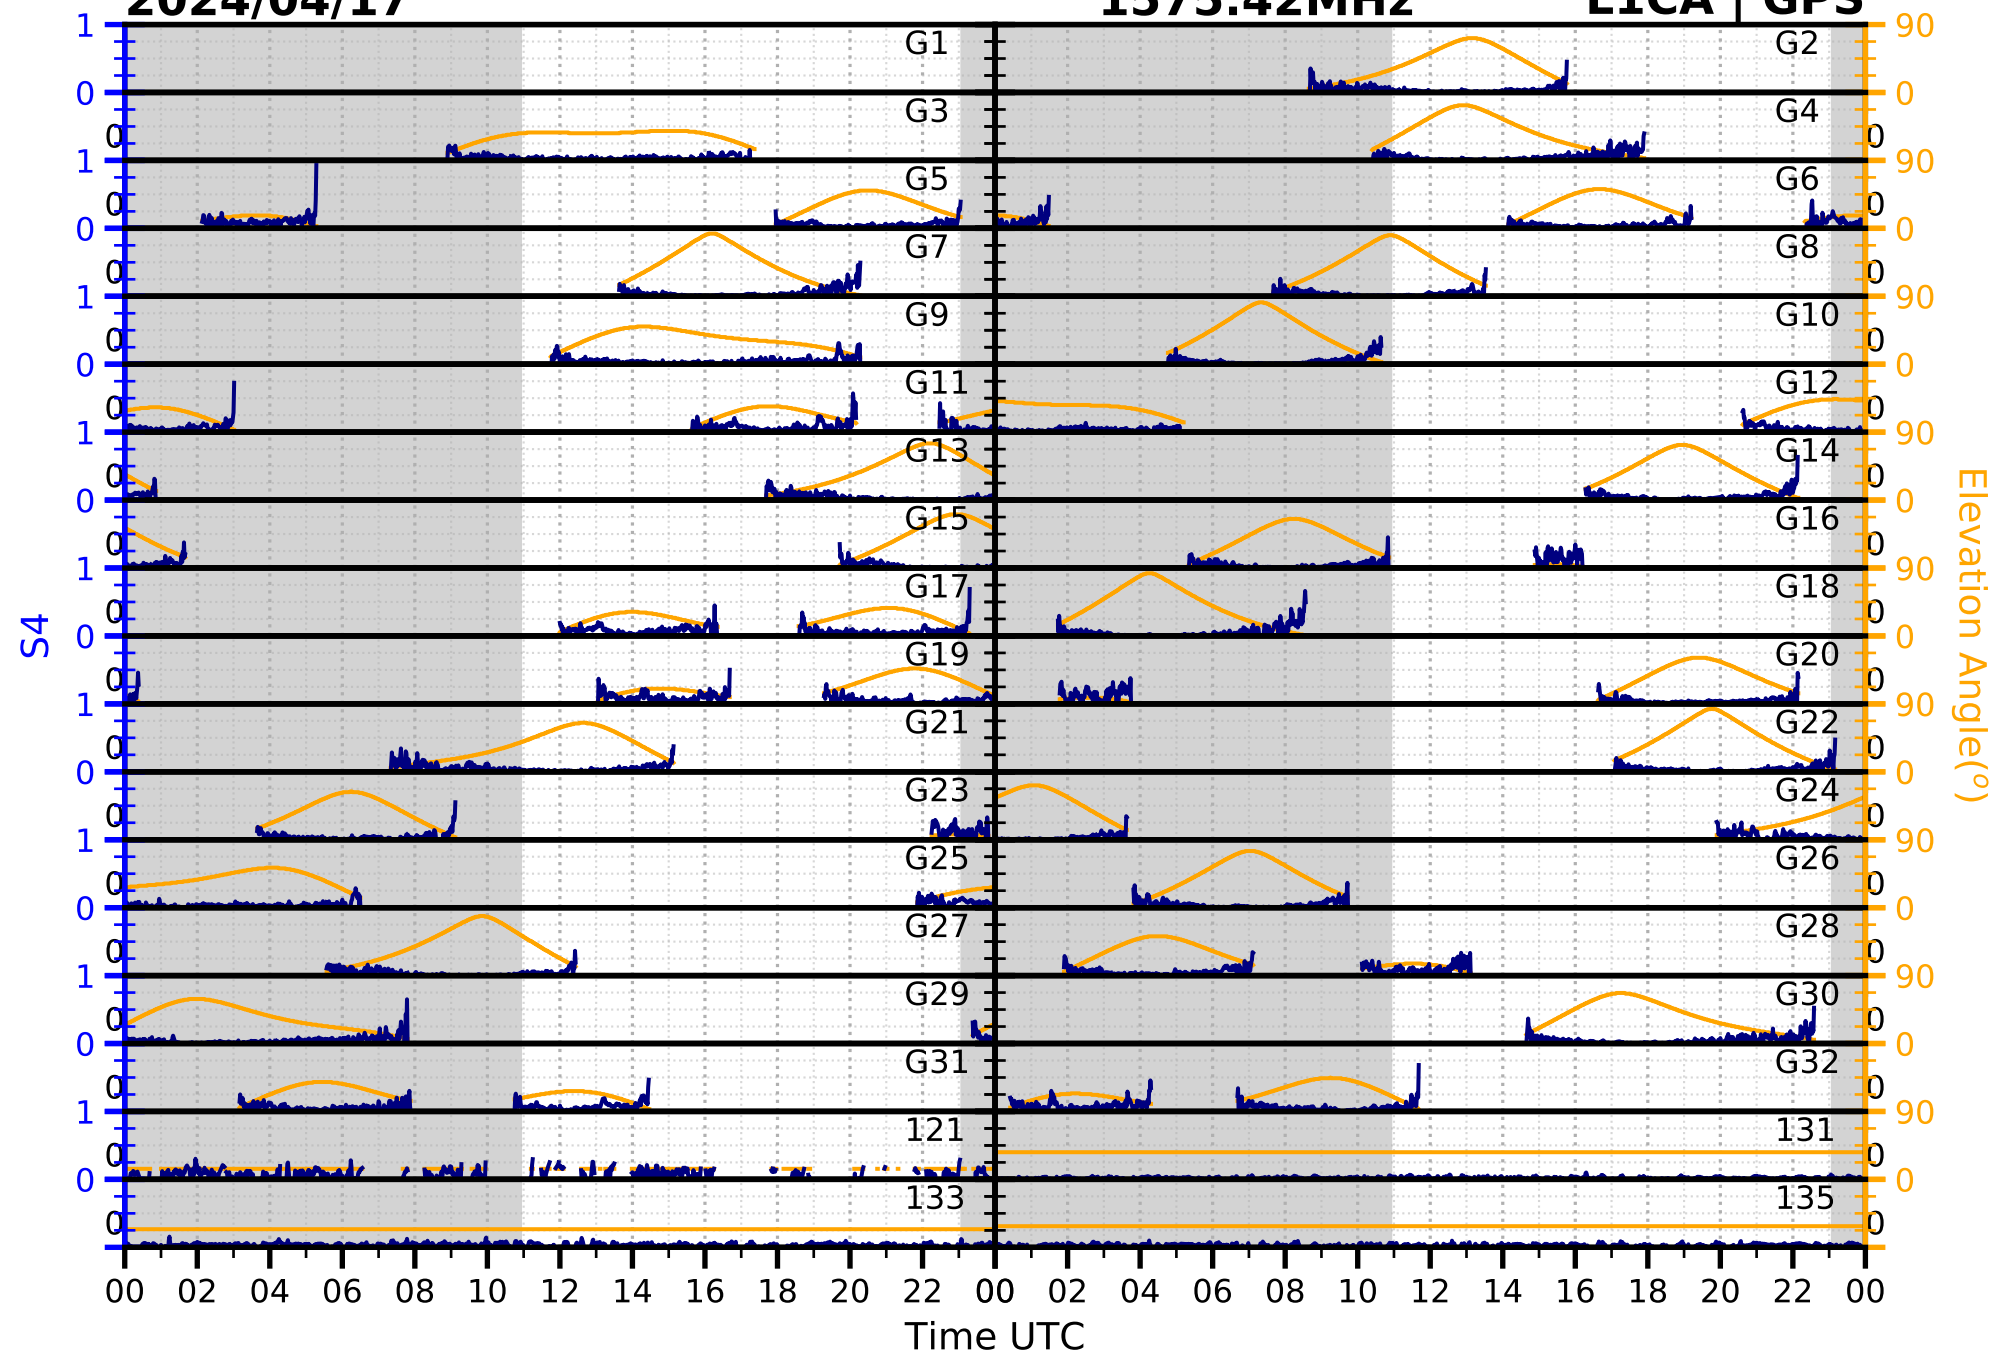

2024/04/17

S4

1575.42MHz

L1CA | GPS

2024/04/17

S4

1575.42MHz

L1BC | GALILEO

2024/04/17

S4

1602MHz

L1CA | GLONASS