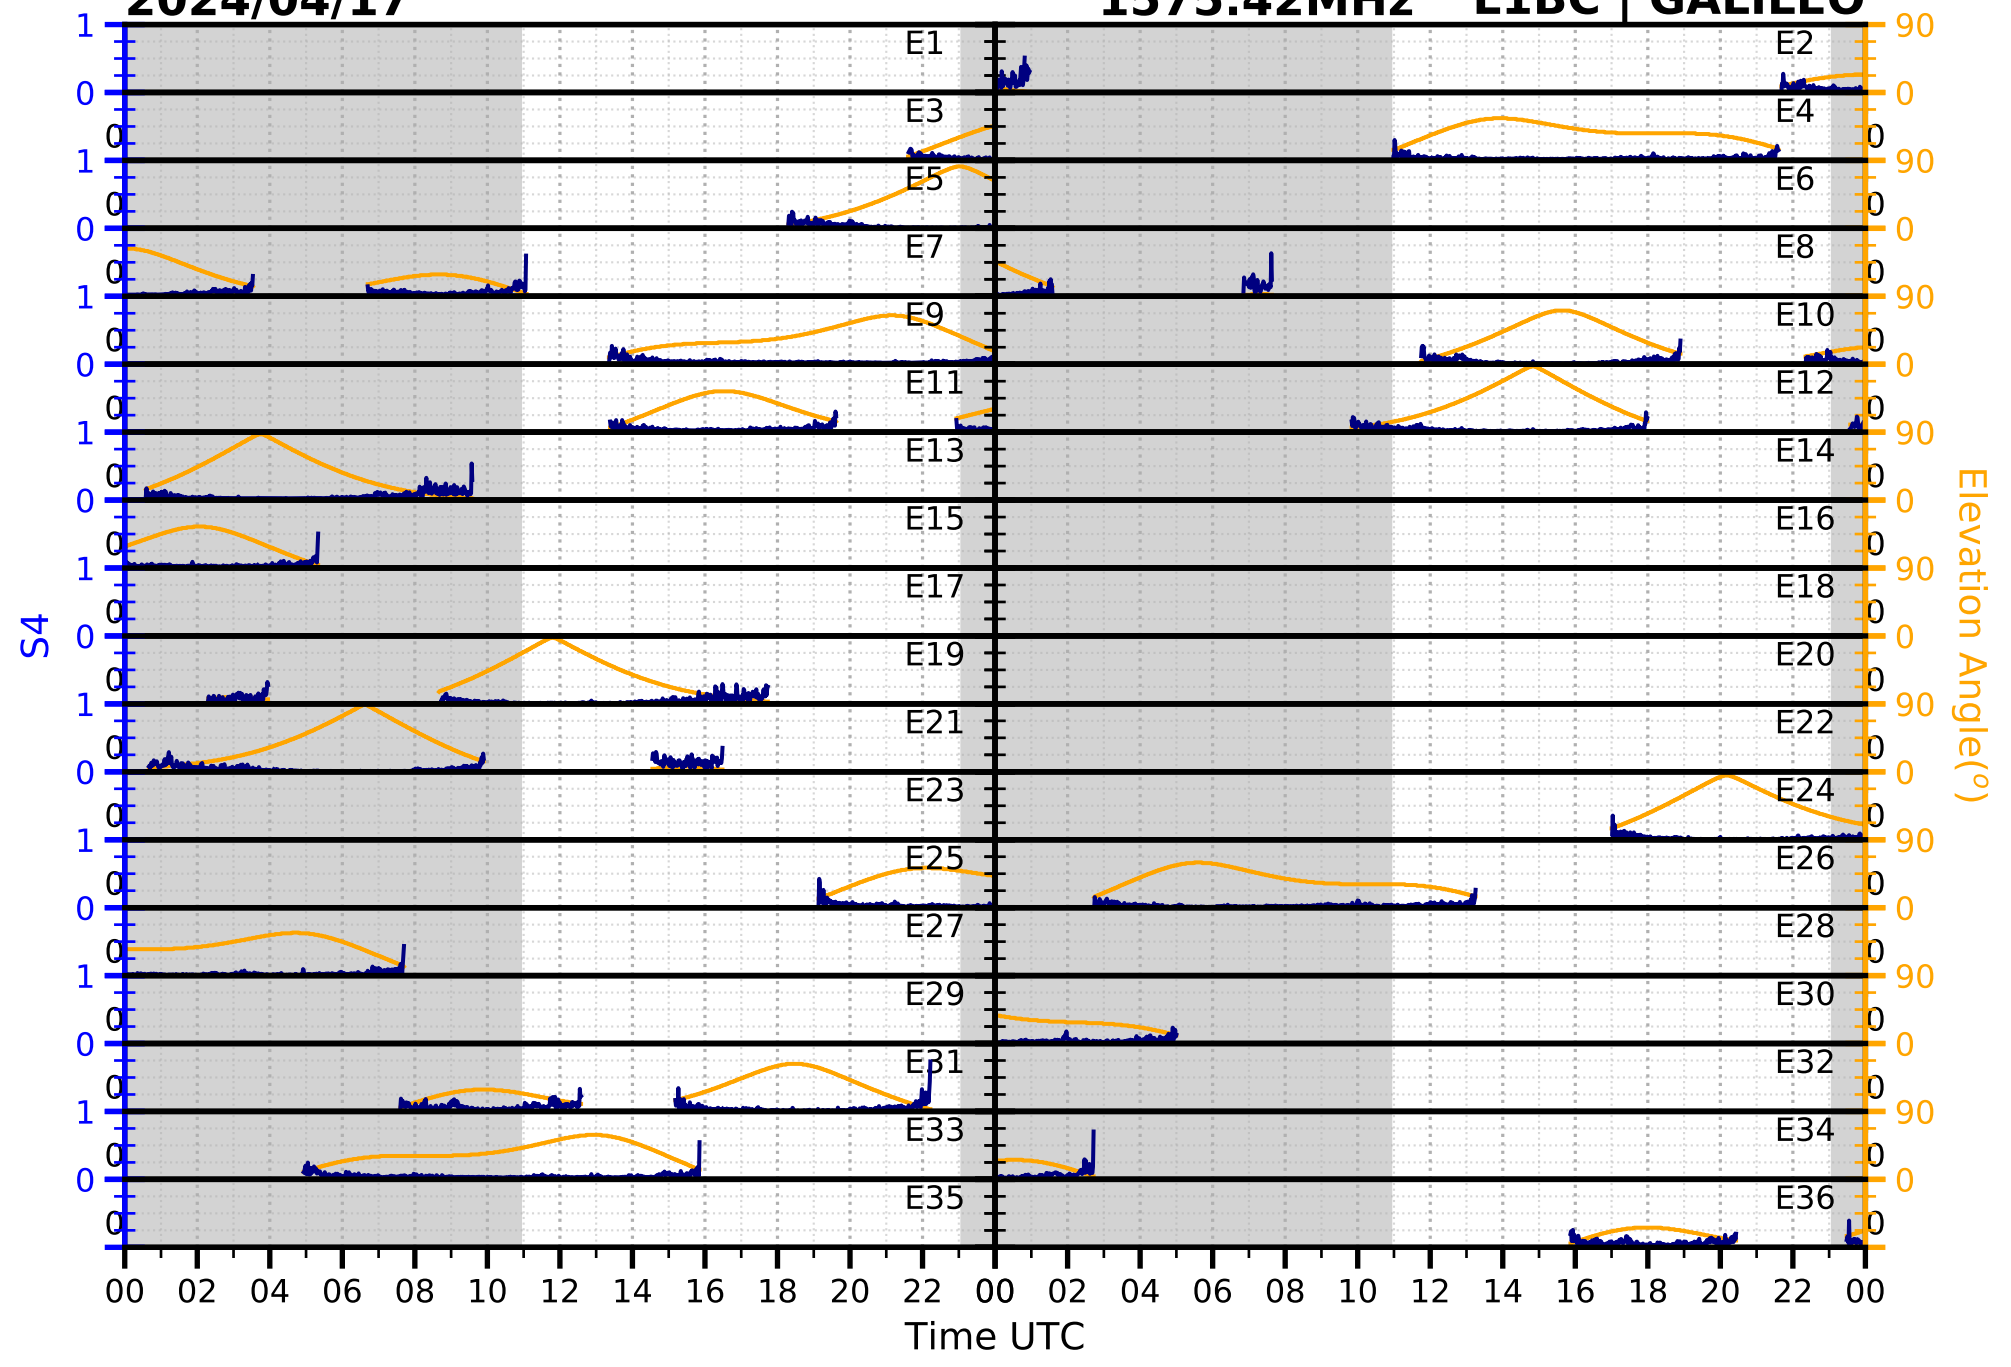

2024/04/17

S4

1575.42MHz

L1CA | GPS

2024/04/17

S4

1575.42MHz

L1BC | GALILEO

2024/04/17

S4

1602MHz

L1CA | GLONASS