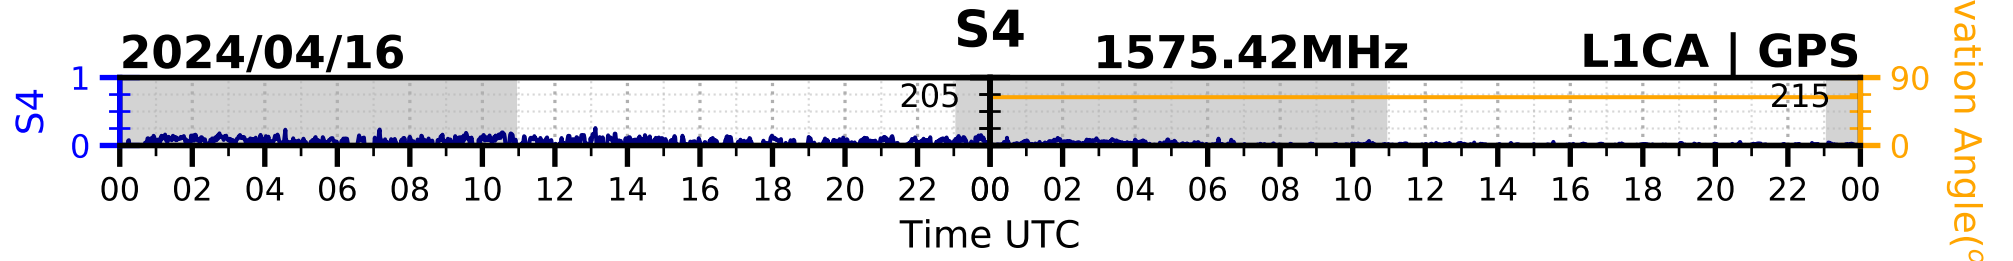

2024/04/16

S4

1575.42MHz

L1CA | GPS

2024/04/16

S4 1575.42MHz L1BC | GALILEO

2024/04/16

S4

1602MHz

L1CA | GLONASS