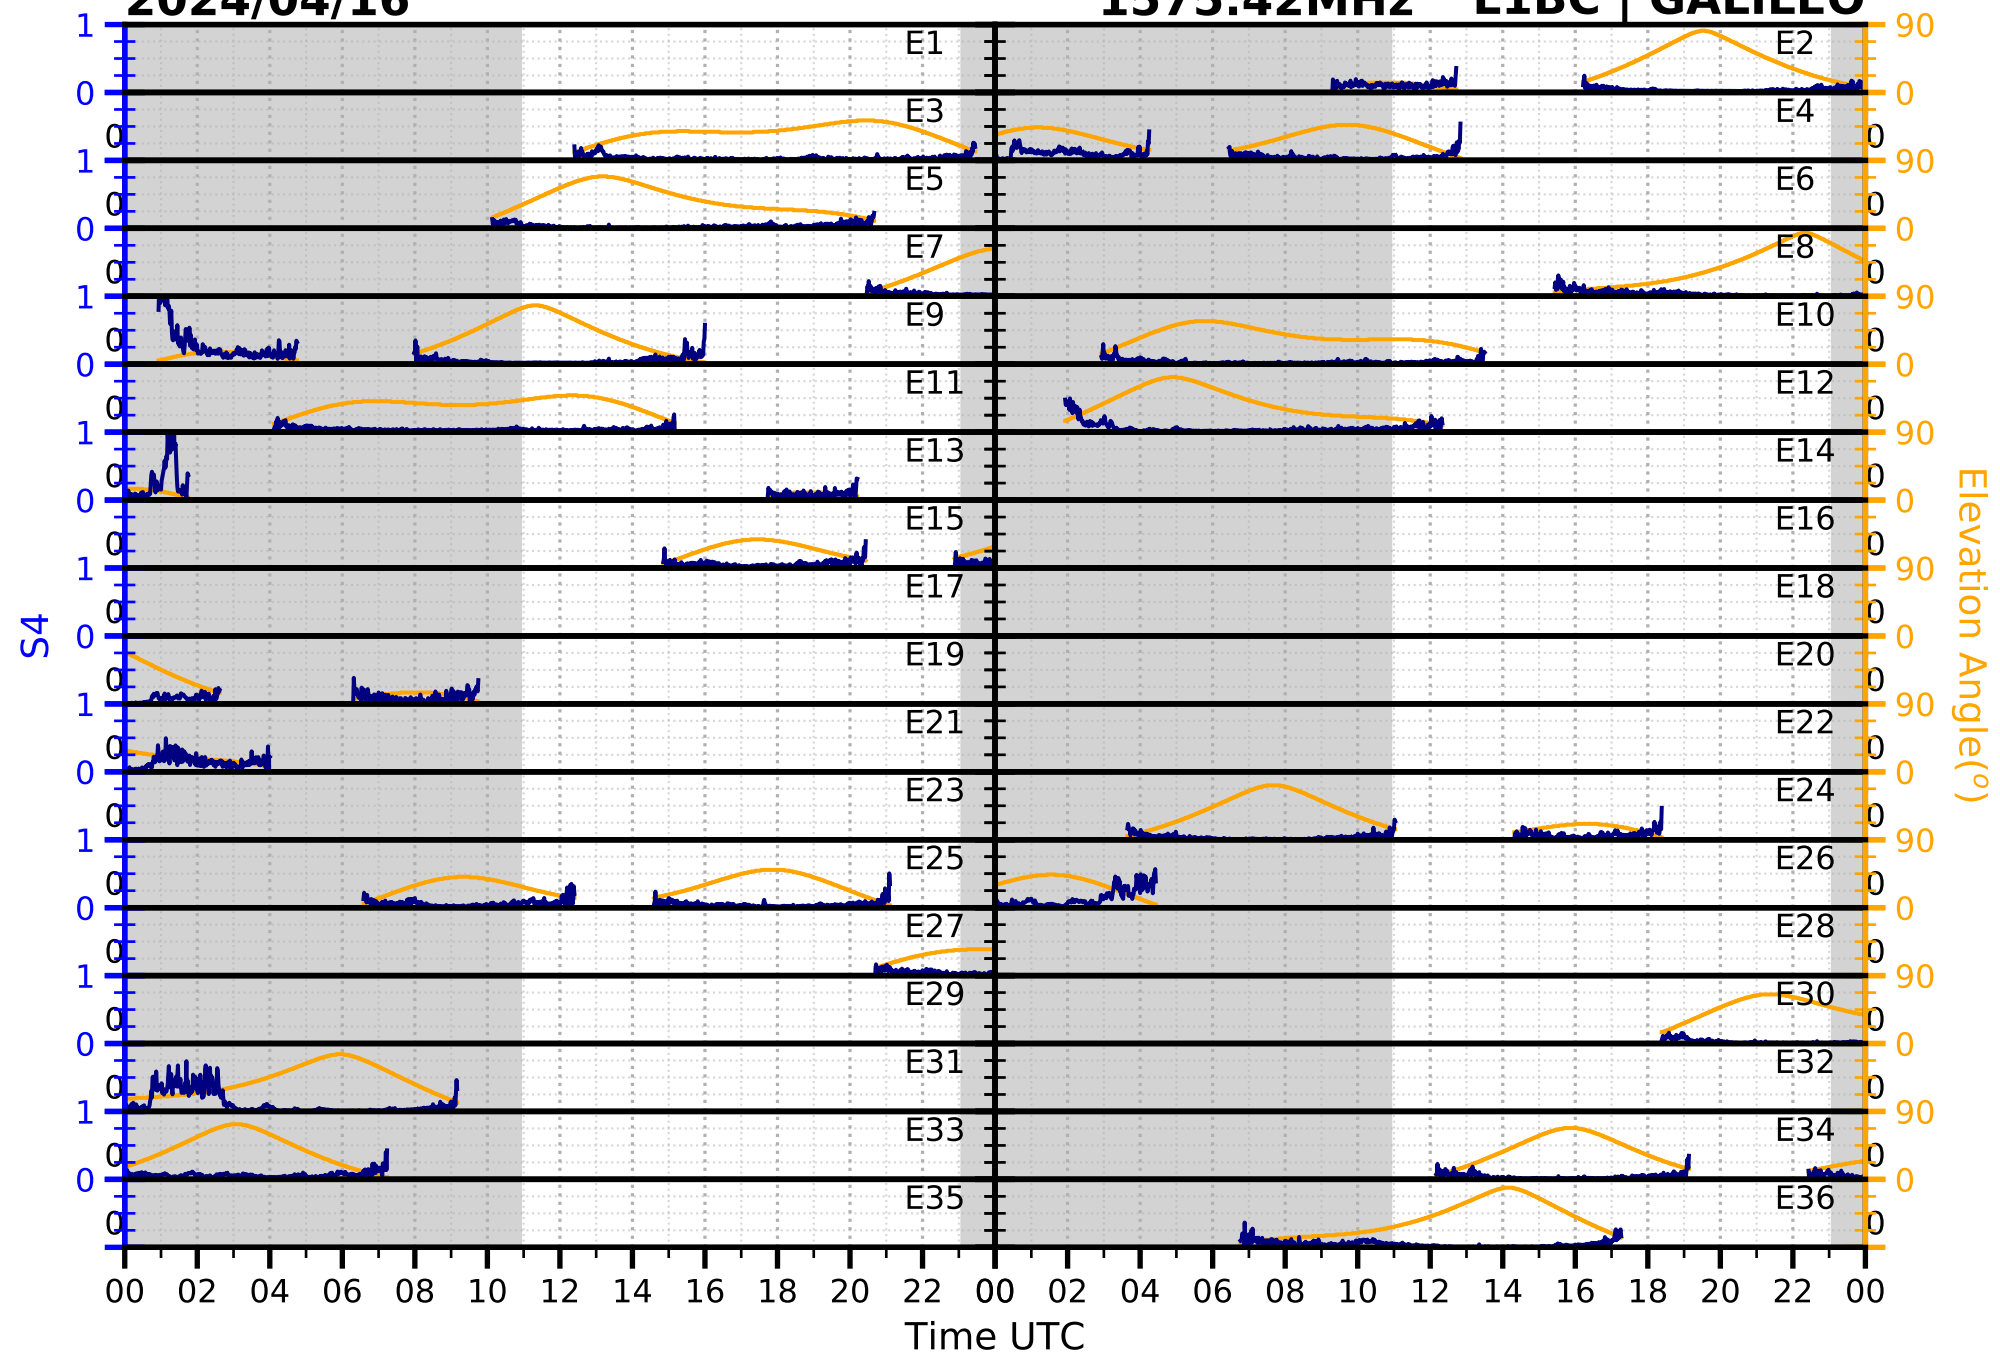

2024/04/16

S4

1575.42MHz

L1CA | GPS

2024/04/16

S4 1575.42MHz L1BC | GALILEO

2024/04/16

S4

1602MHz

L1CA | GLONASS