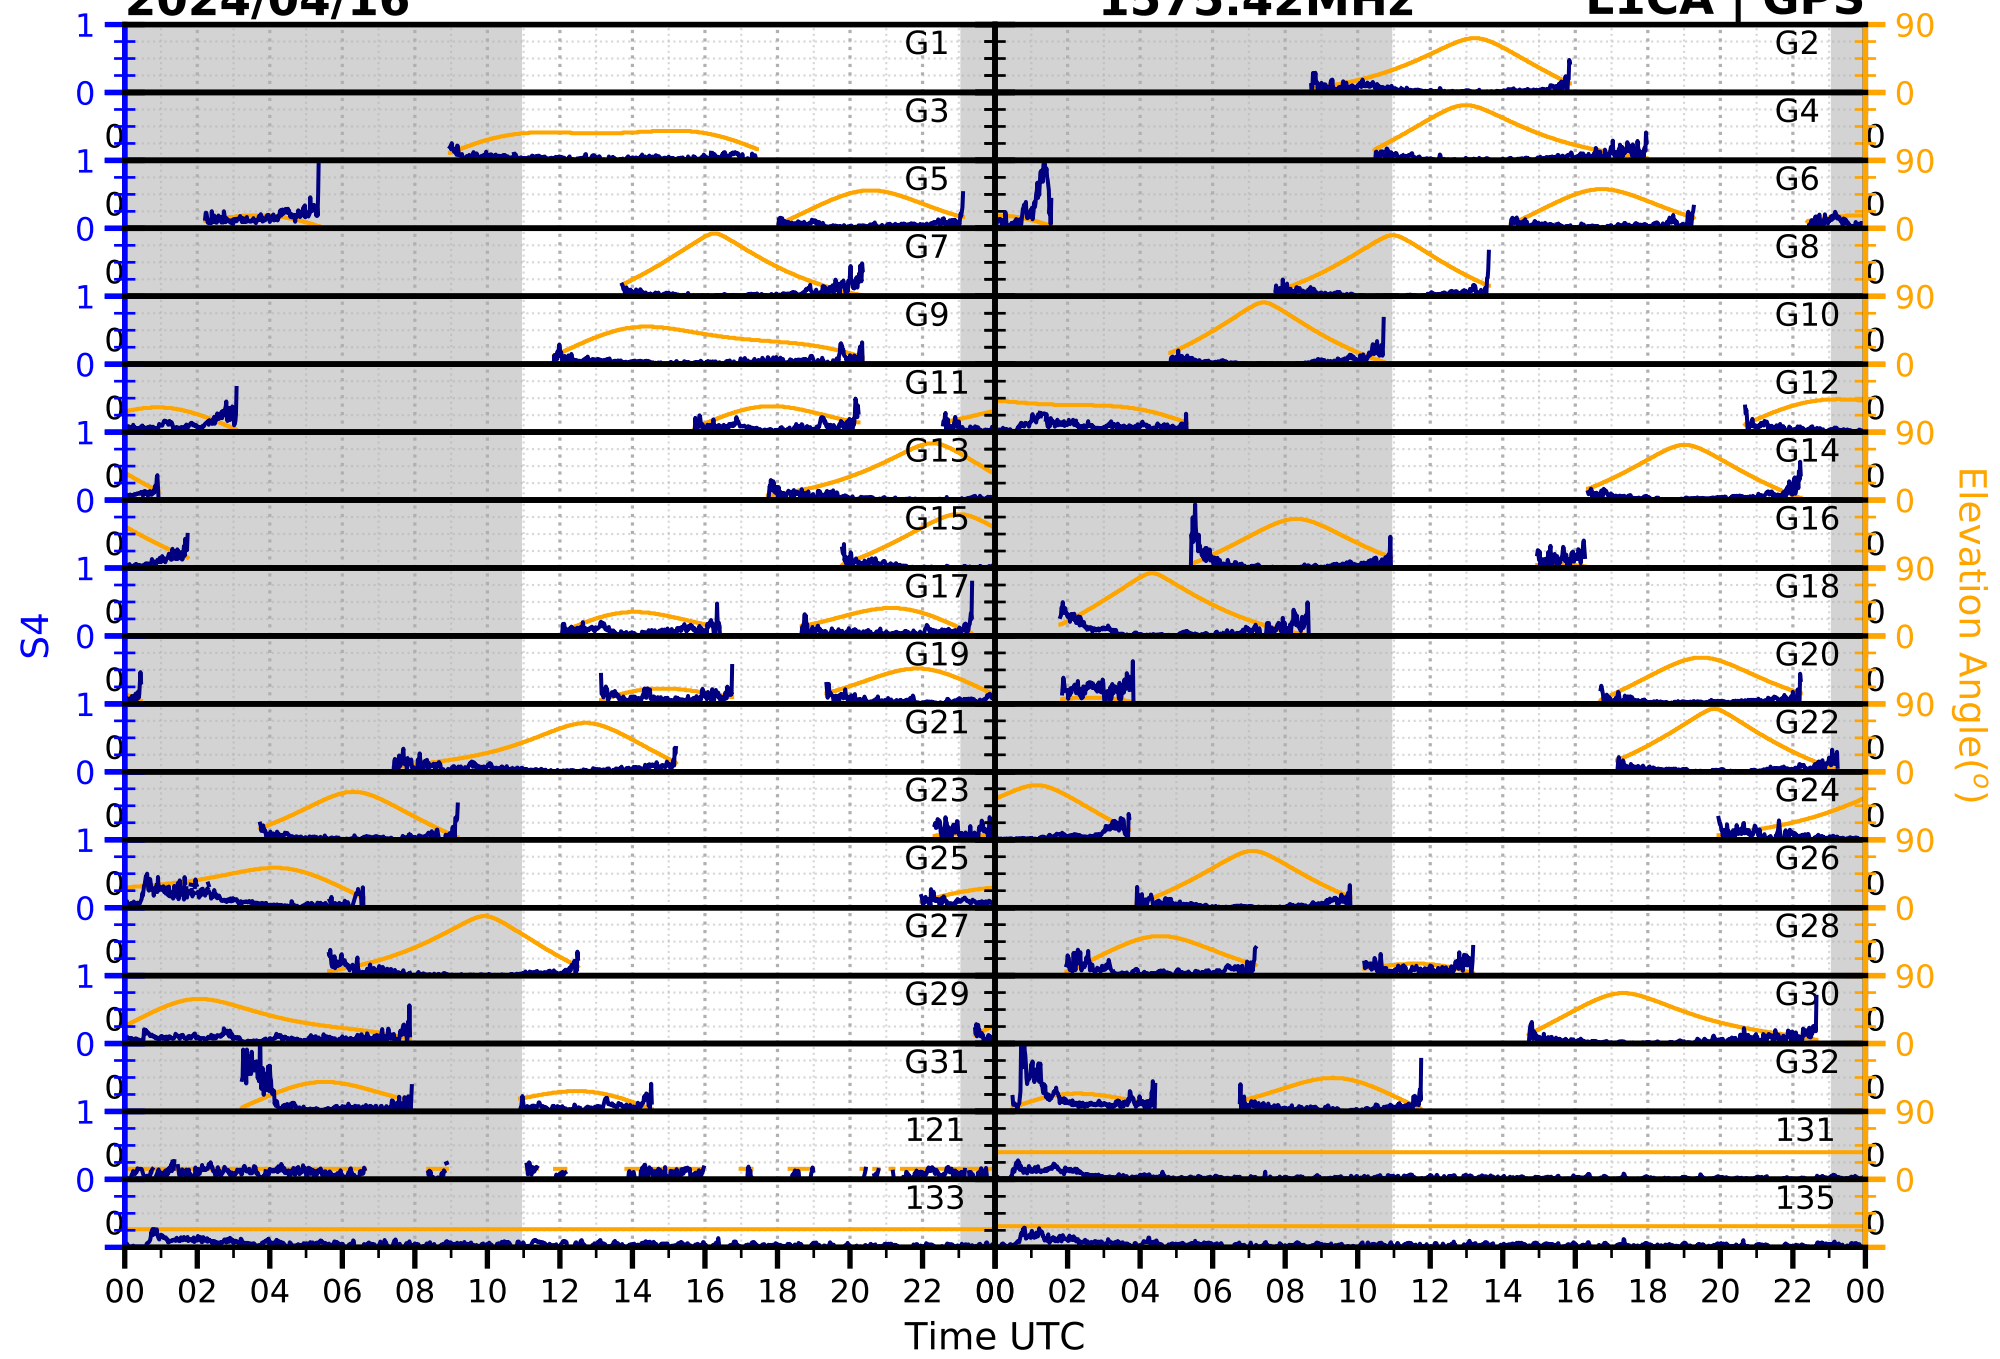

2024/04/16

S4

1575.42MHz

L1CA | GPS

2024/04/16

S4 1575.42MHz L1BC | GALILEO

2024/04/16

S4

1602MHz

L1CA | GLONASS