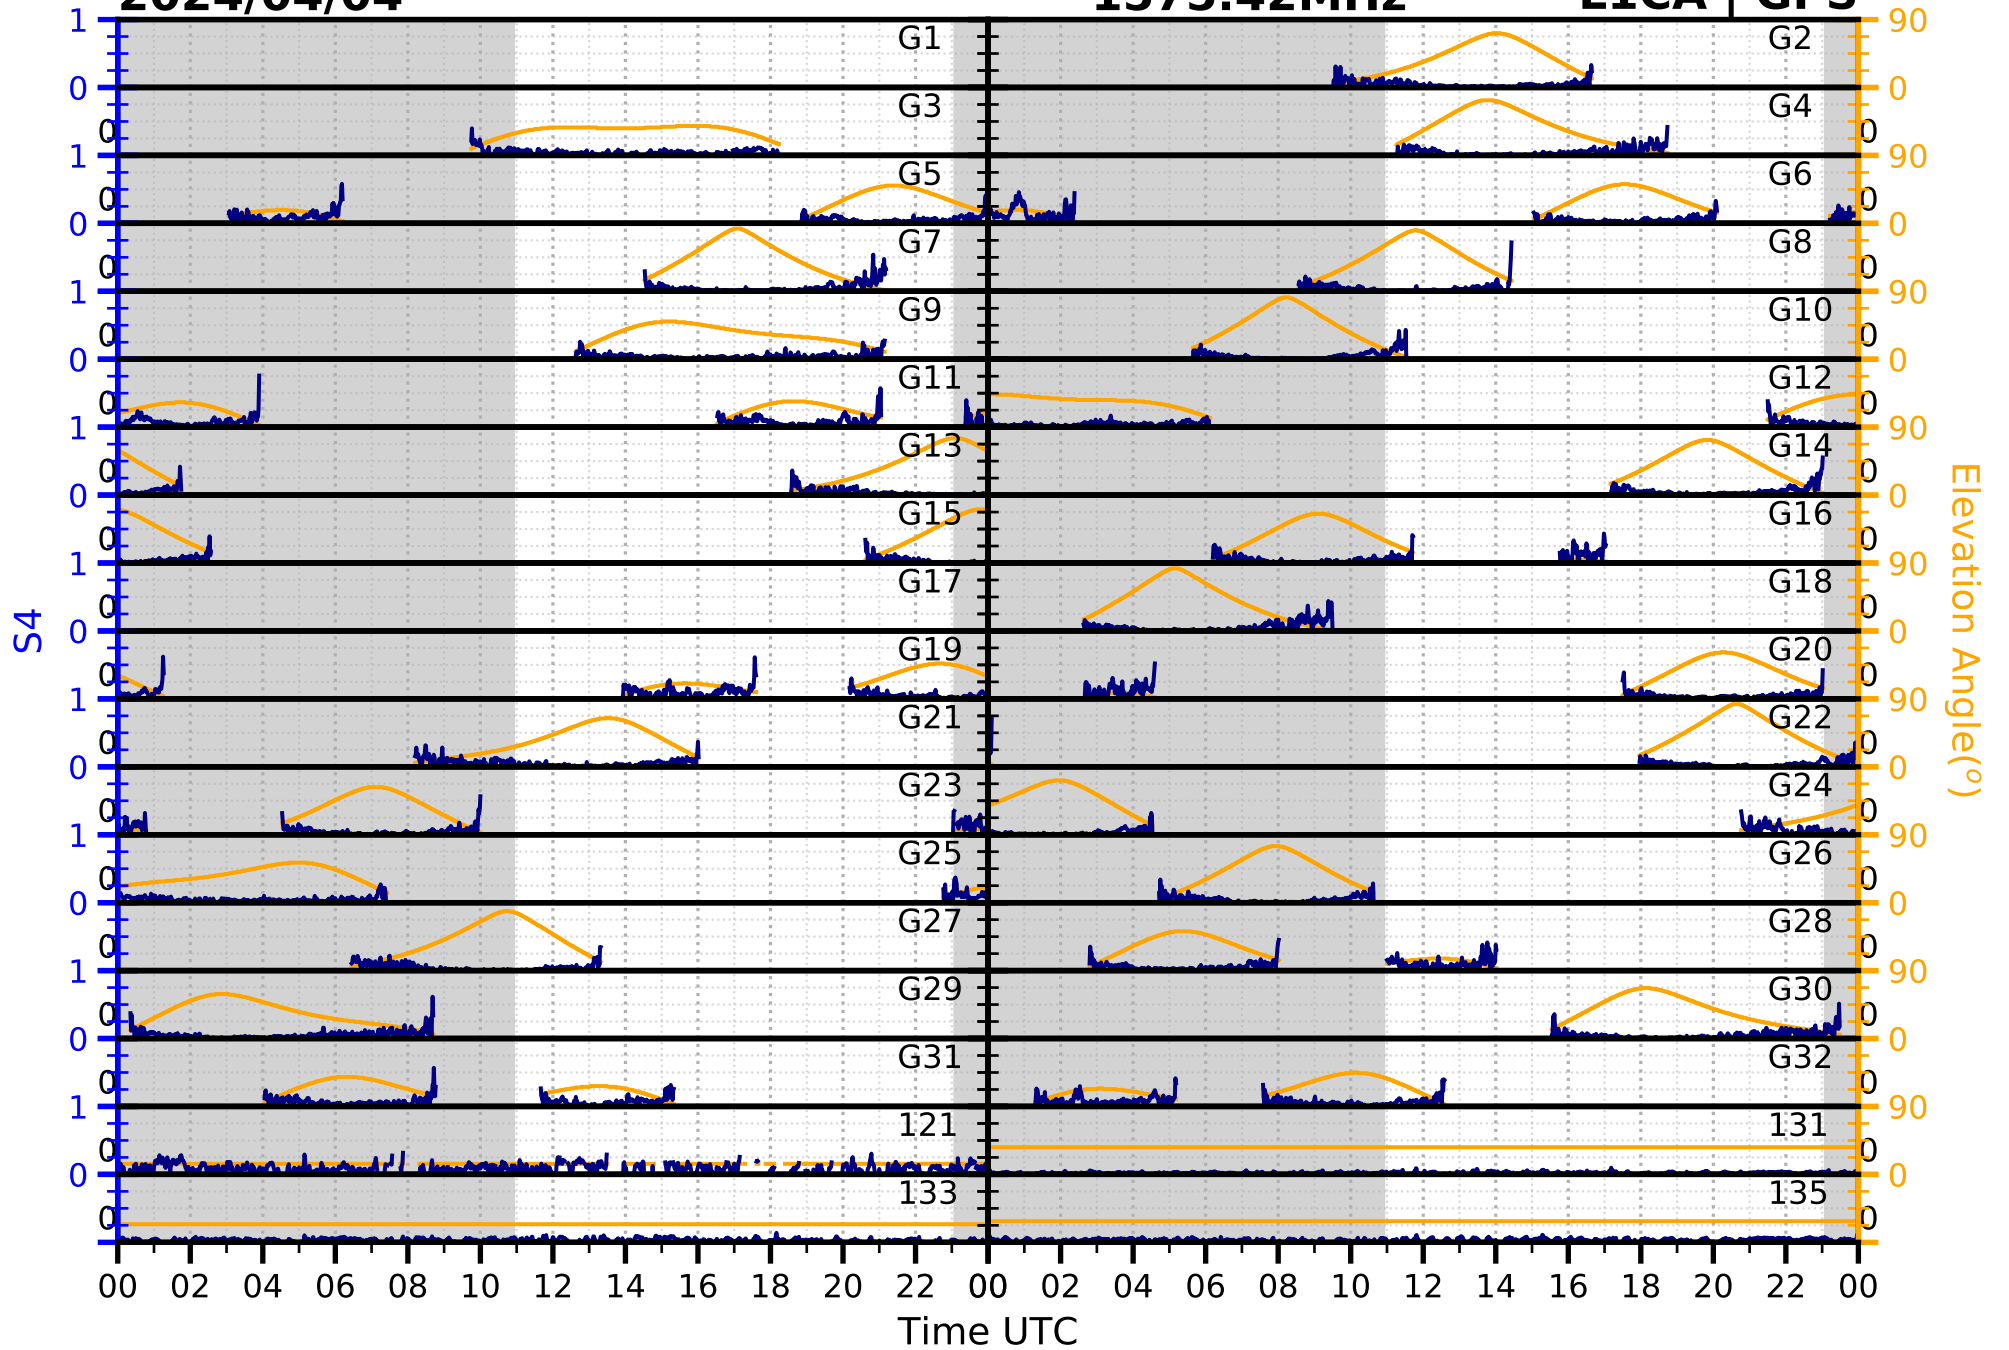

2024/04/04

S4

1575.42MHz

L1CA | GPS

2024/04/04

S4 1575.42MHz L1BC | GALILEO

2024/04/04

S4

1602MHz

L1CA | GLONASS