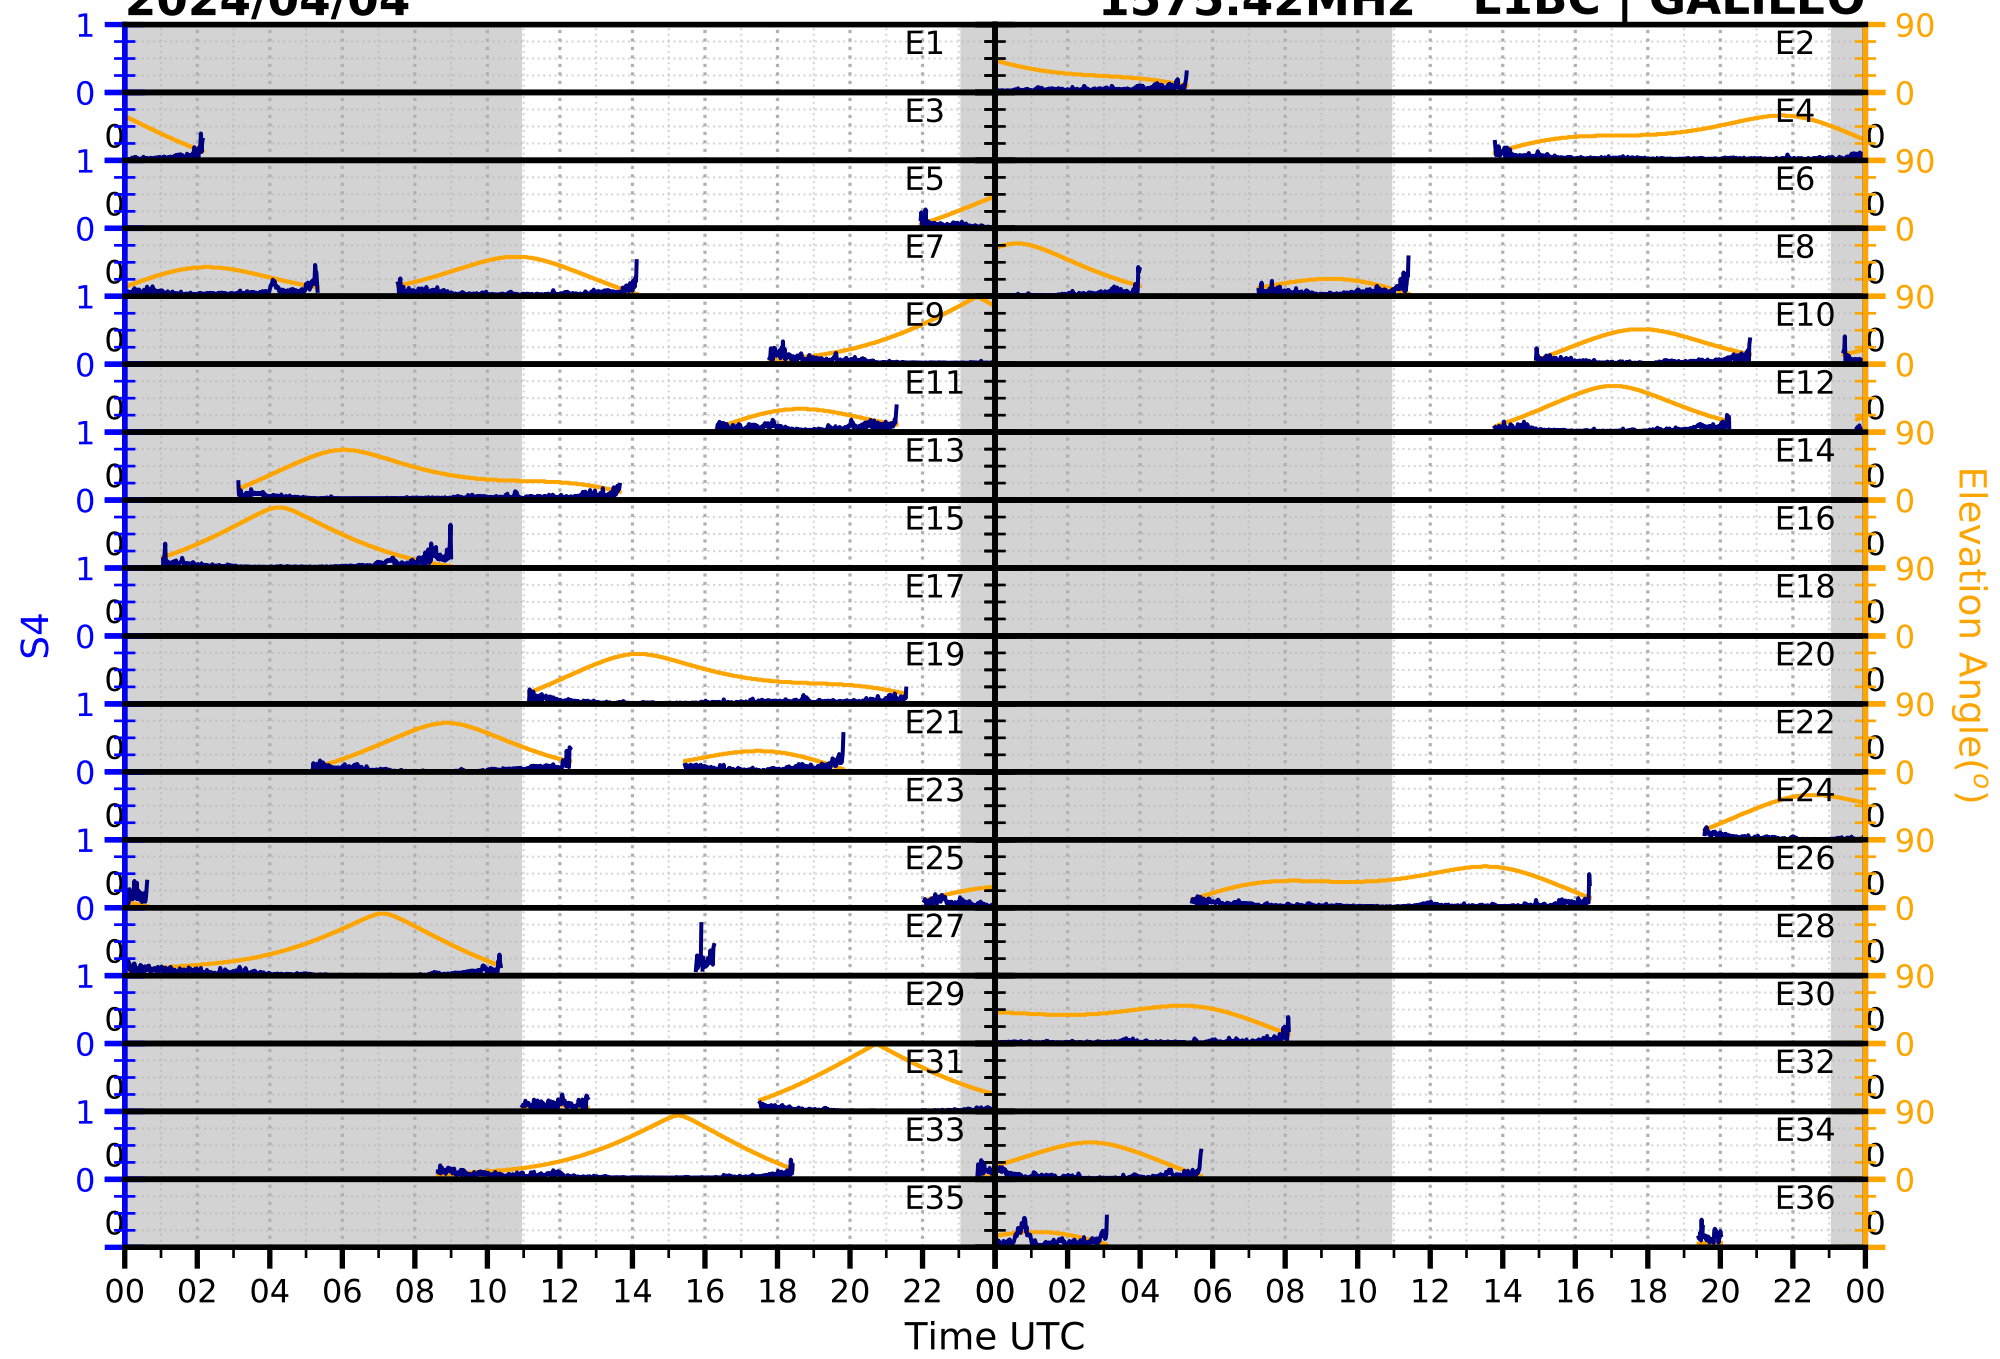

2024/04/04

S4

1575.42MHz

L1CA | GPS

2024/04/04

S4 1575.42MHz L1BC | GALILEO

2024/04/04

S4

1602MHz

L1CA | GLONASS