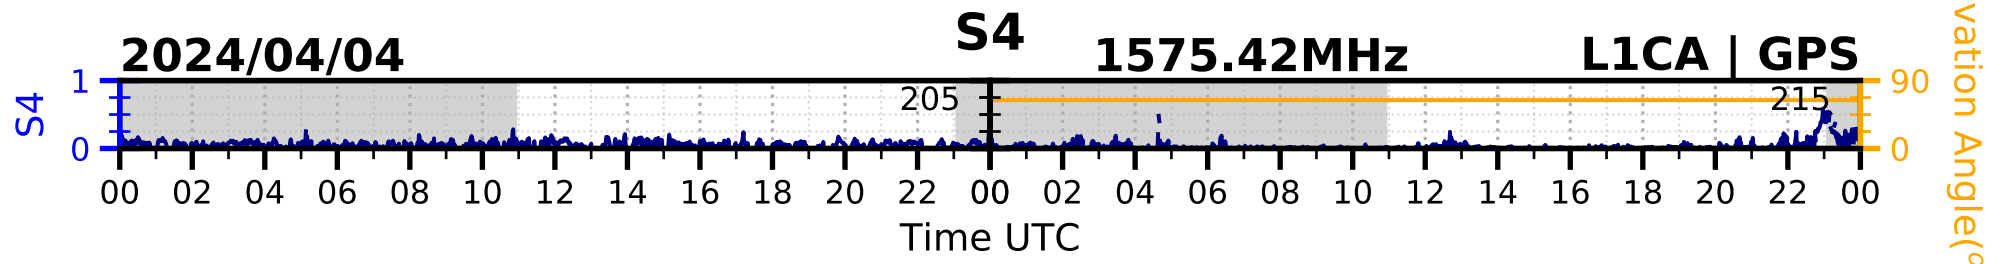

2024/04/04

S4

1575.42MHz

L1CA | GPS

2024/04/04

S4 1575.42MHz L1BC | GALILEO

2024/04/04

S4

1602MHz

L1CA | GLONASS