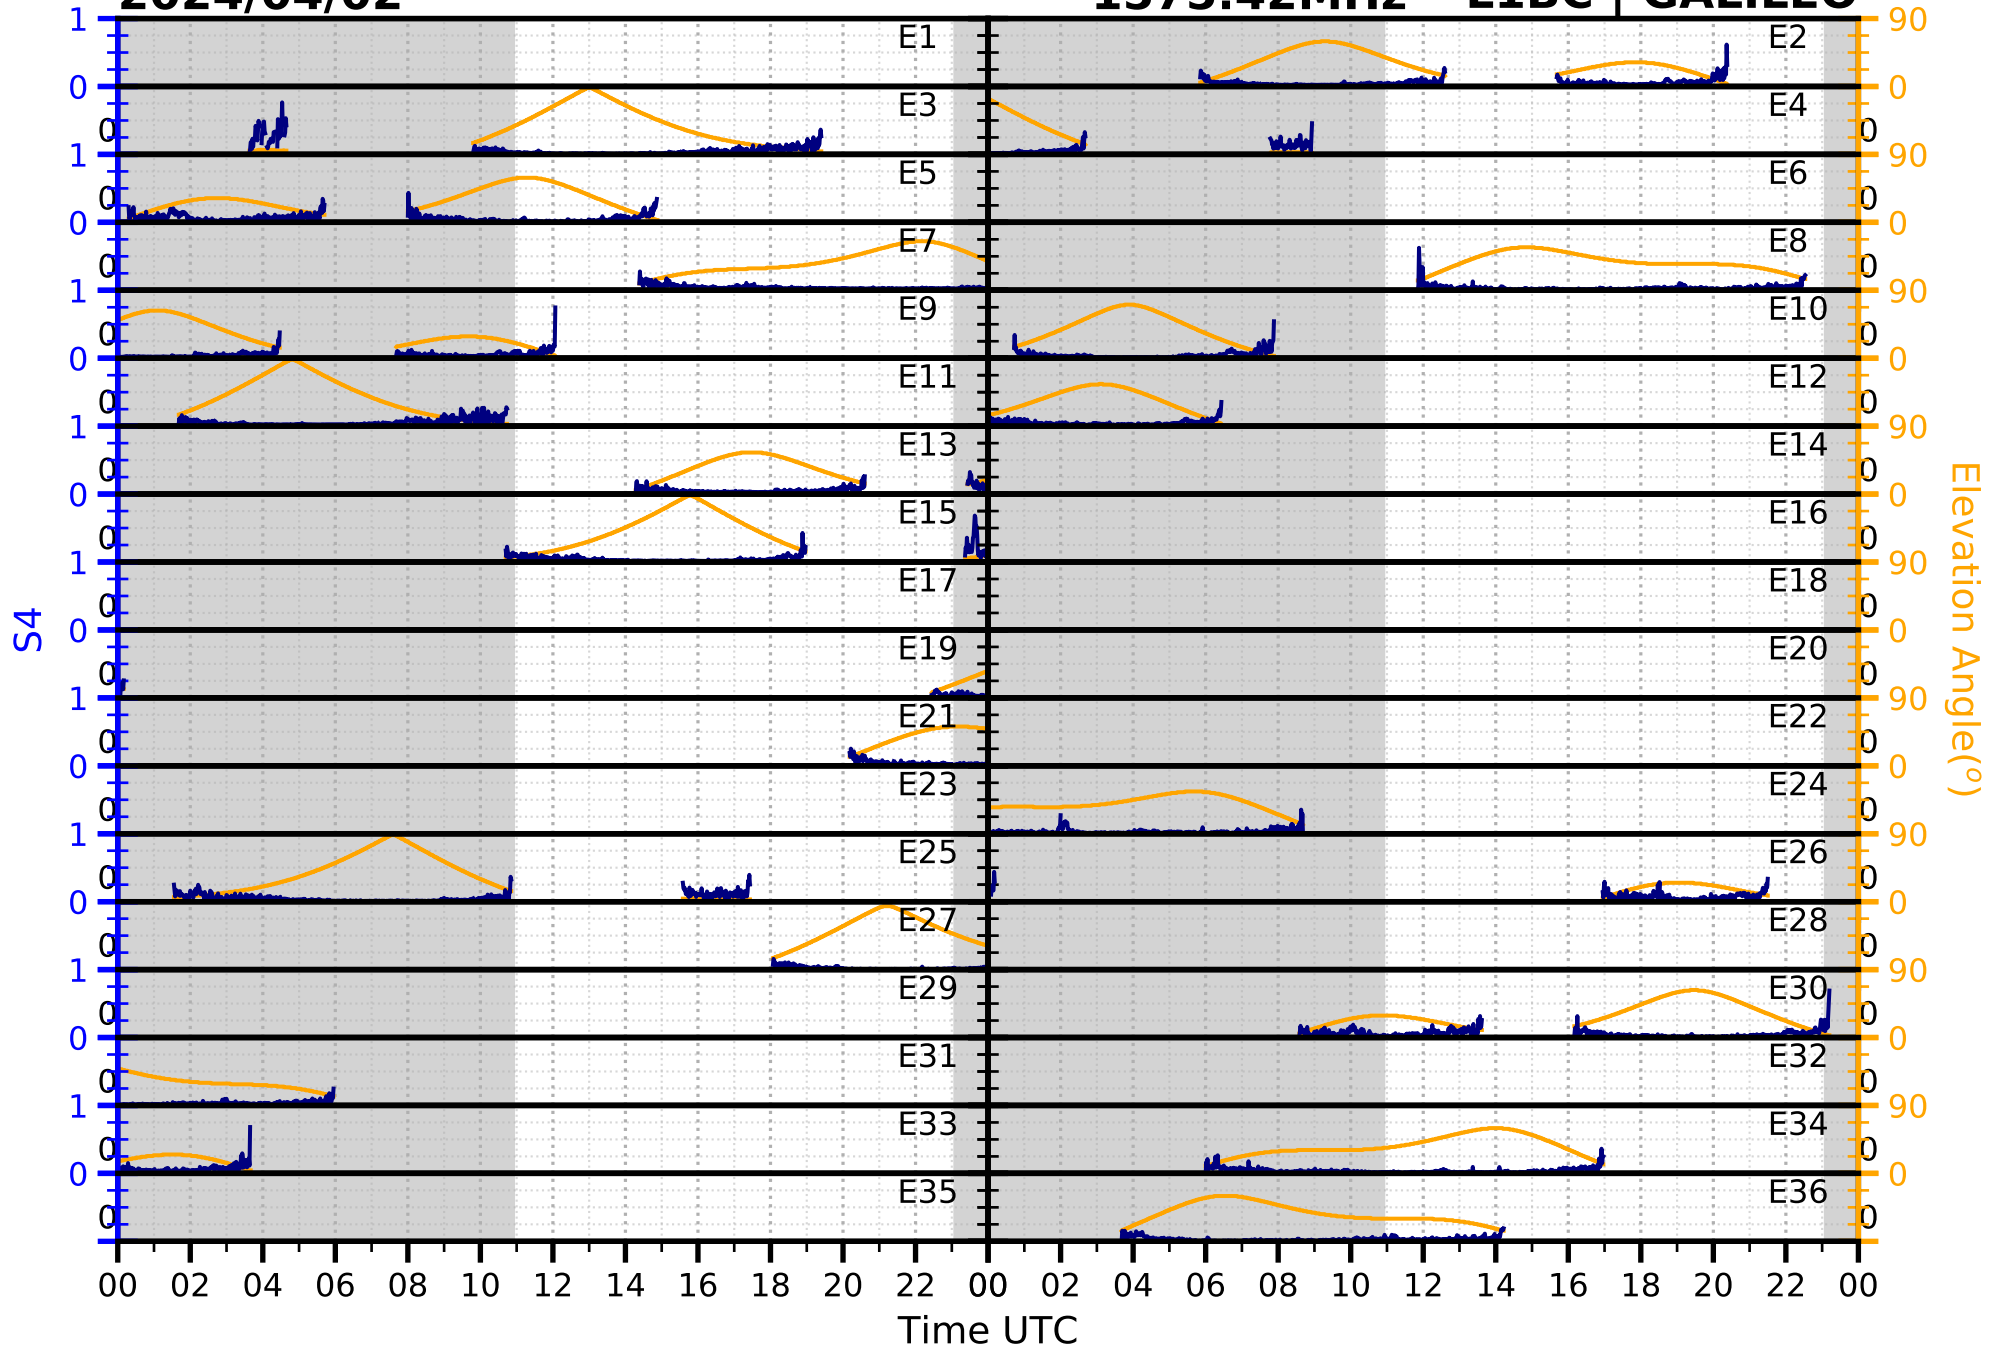

2024/04/02

S4

1575.42MHz

L1CA | GPS

2024/04/02

S4

1575.42MHz

L1BC | GALILEO

2024/04/02

S4

1602MHz

L1CA | GLONASS