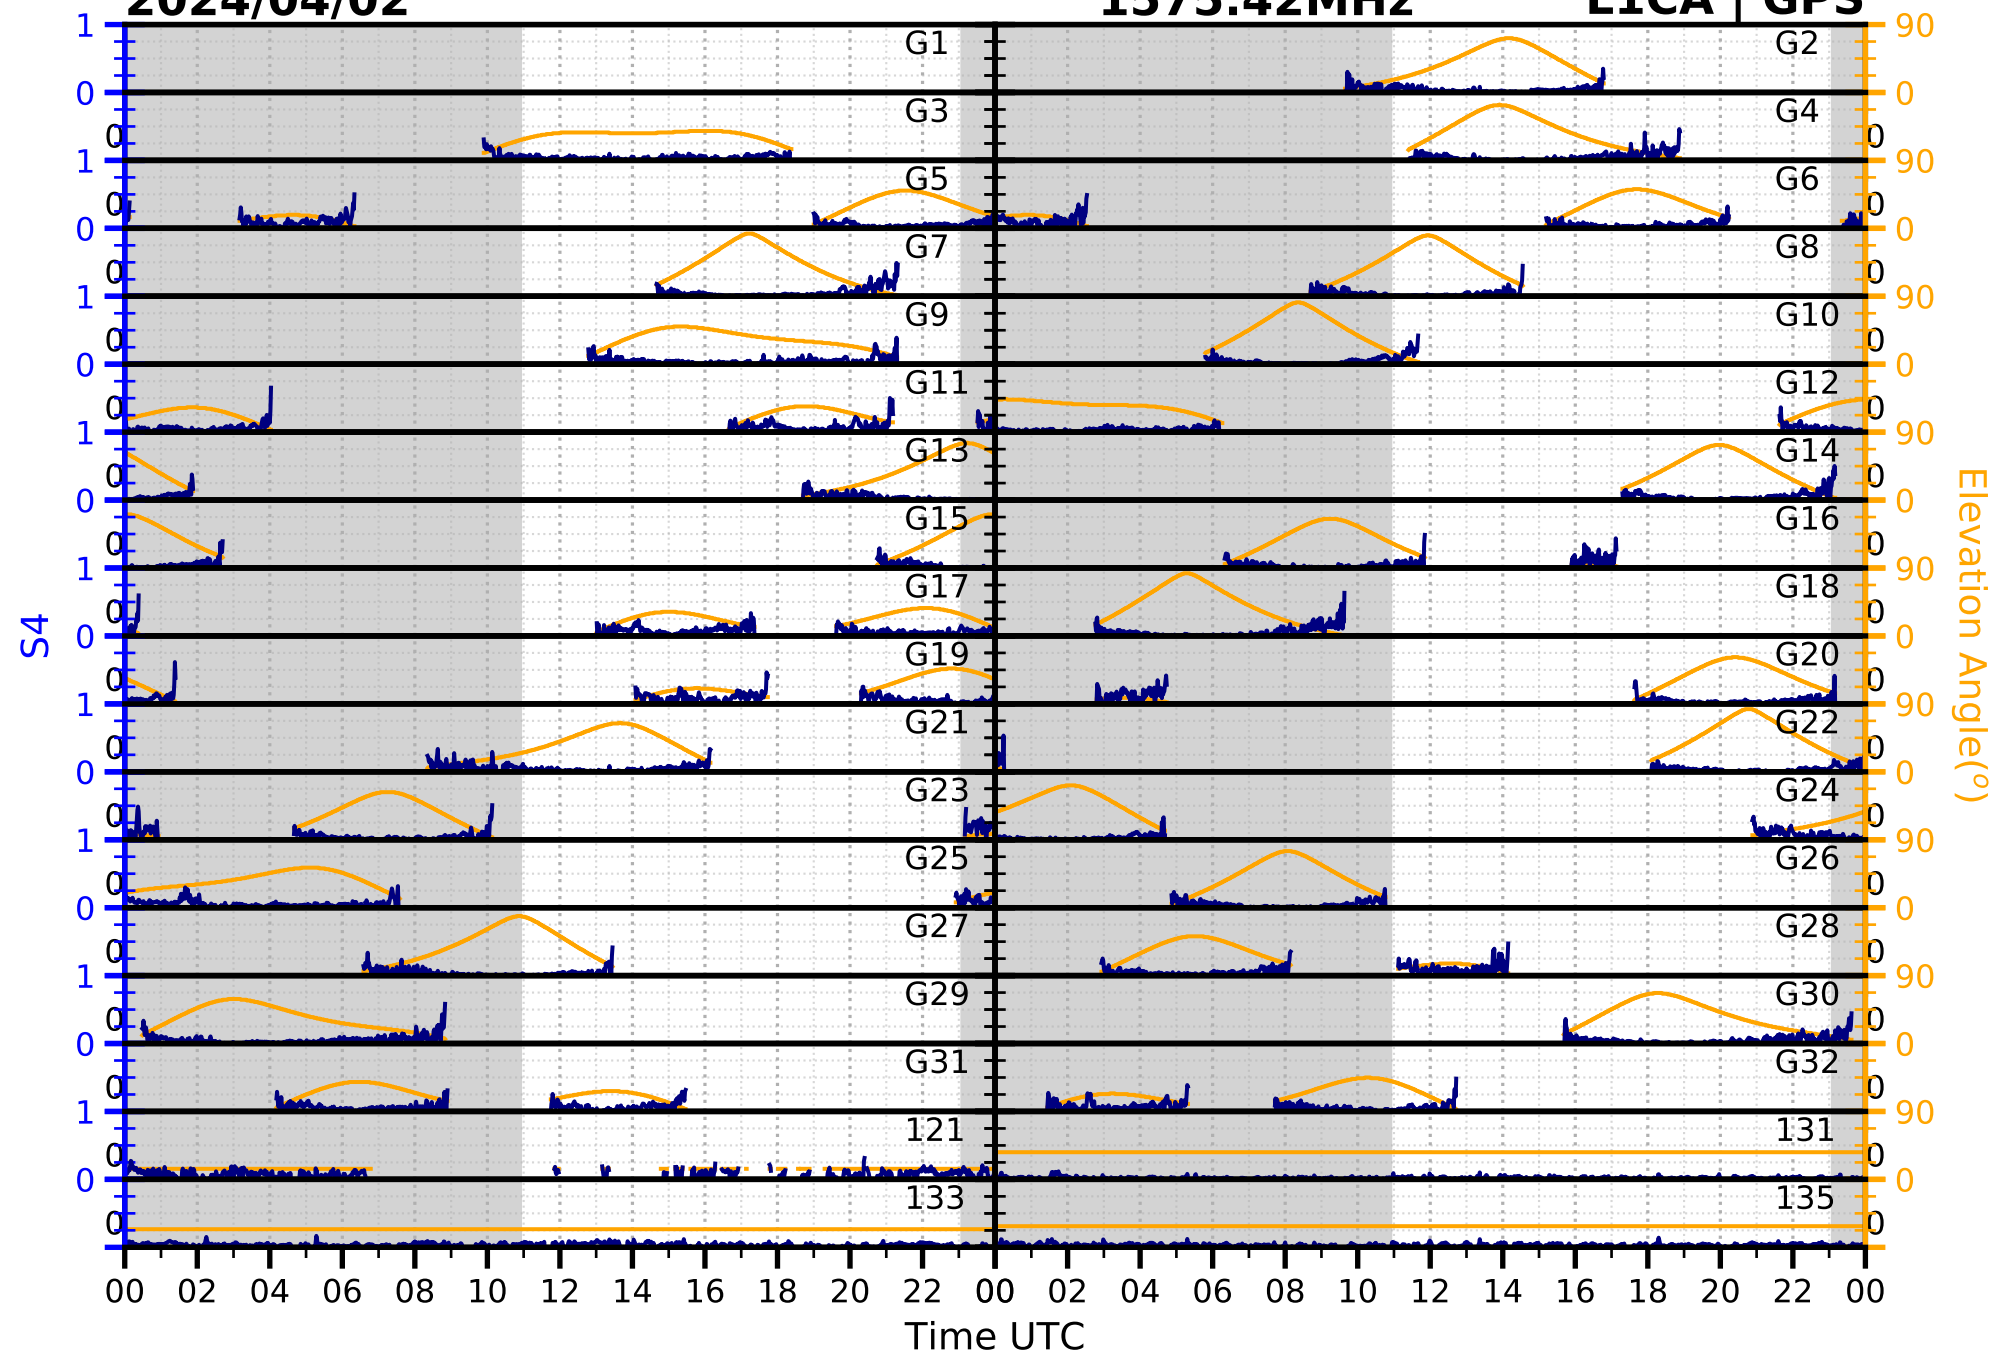

2024/04/02

S4

1575.42MHz

L1CA | GPS

2024/04/02

S4

1575.42MHz

L1BC | GALILEO

2024/04/02

S4

1602MHz

L1CA | GLONASS