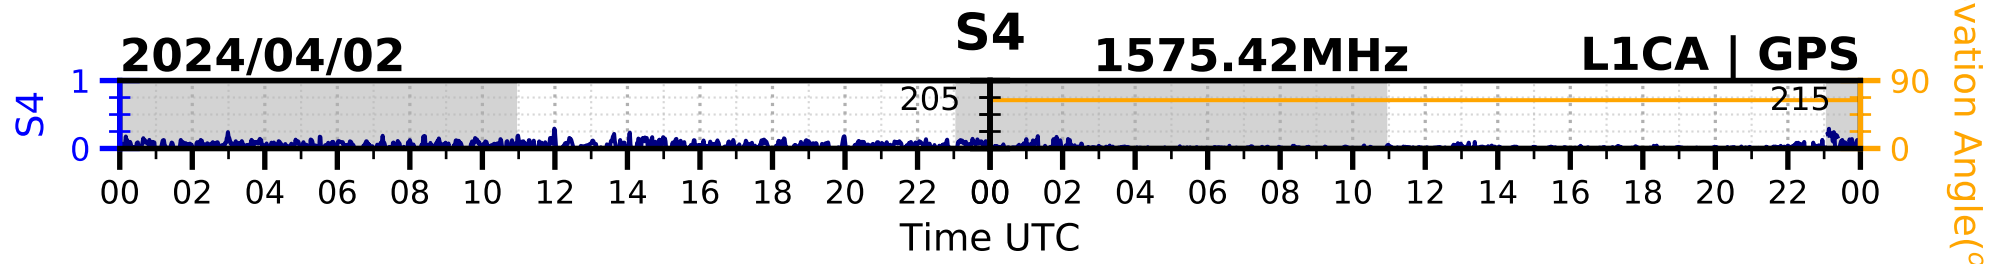

2024/04/02

S4

1575.42MHz

L1CA | GPS

2024/04/02

S4

1575.42MHz

L1BC | GALILEO

2024/04/02

S4

1602MHz

L1CA | GLONASS