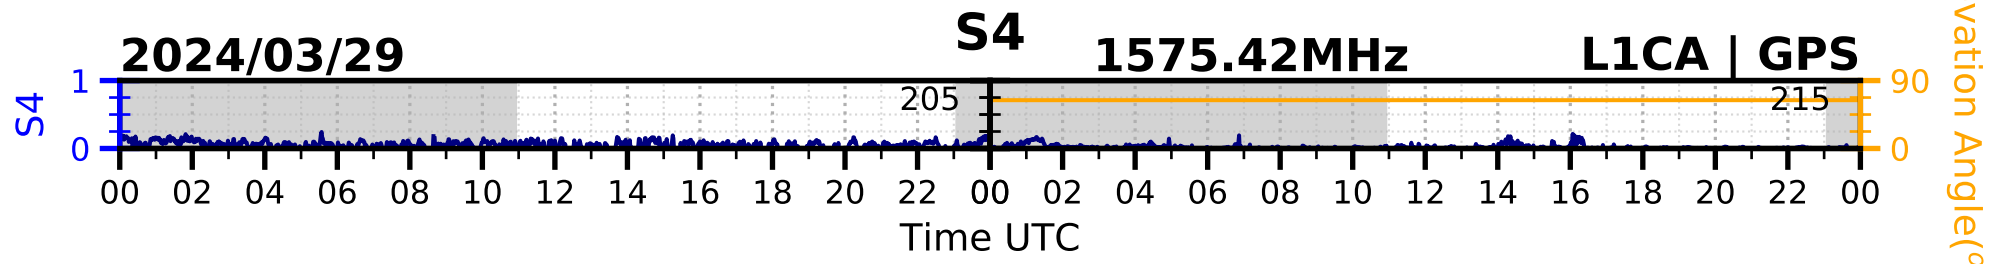

2024/03/29

S4

1575.42MHz

L1CA | GPS

2024/03/29

S4

1575.42MHz

L1BC | GALILEO

2024/03/29

S4

1602MHz

L1CA | GLONASS