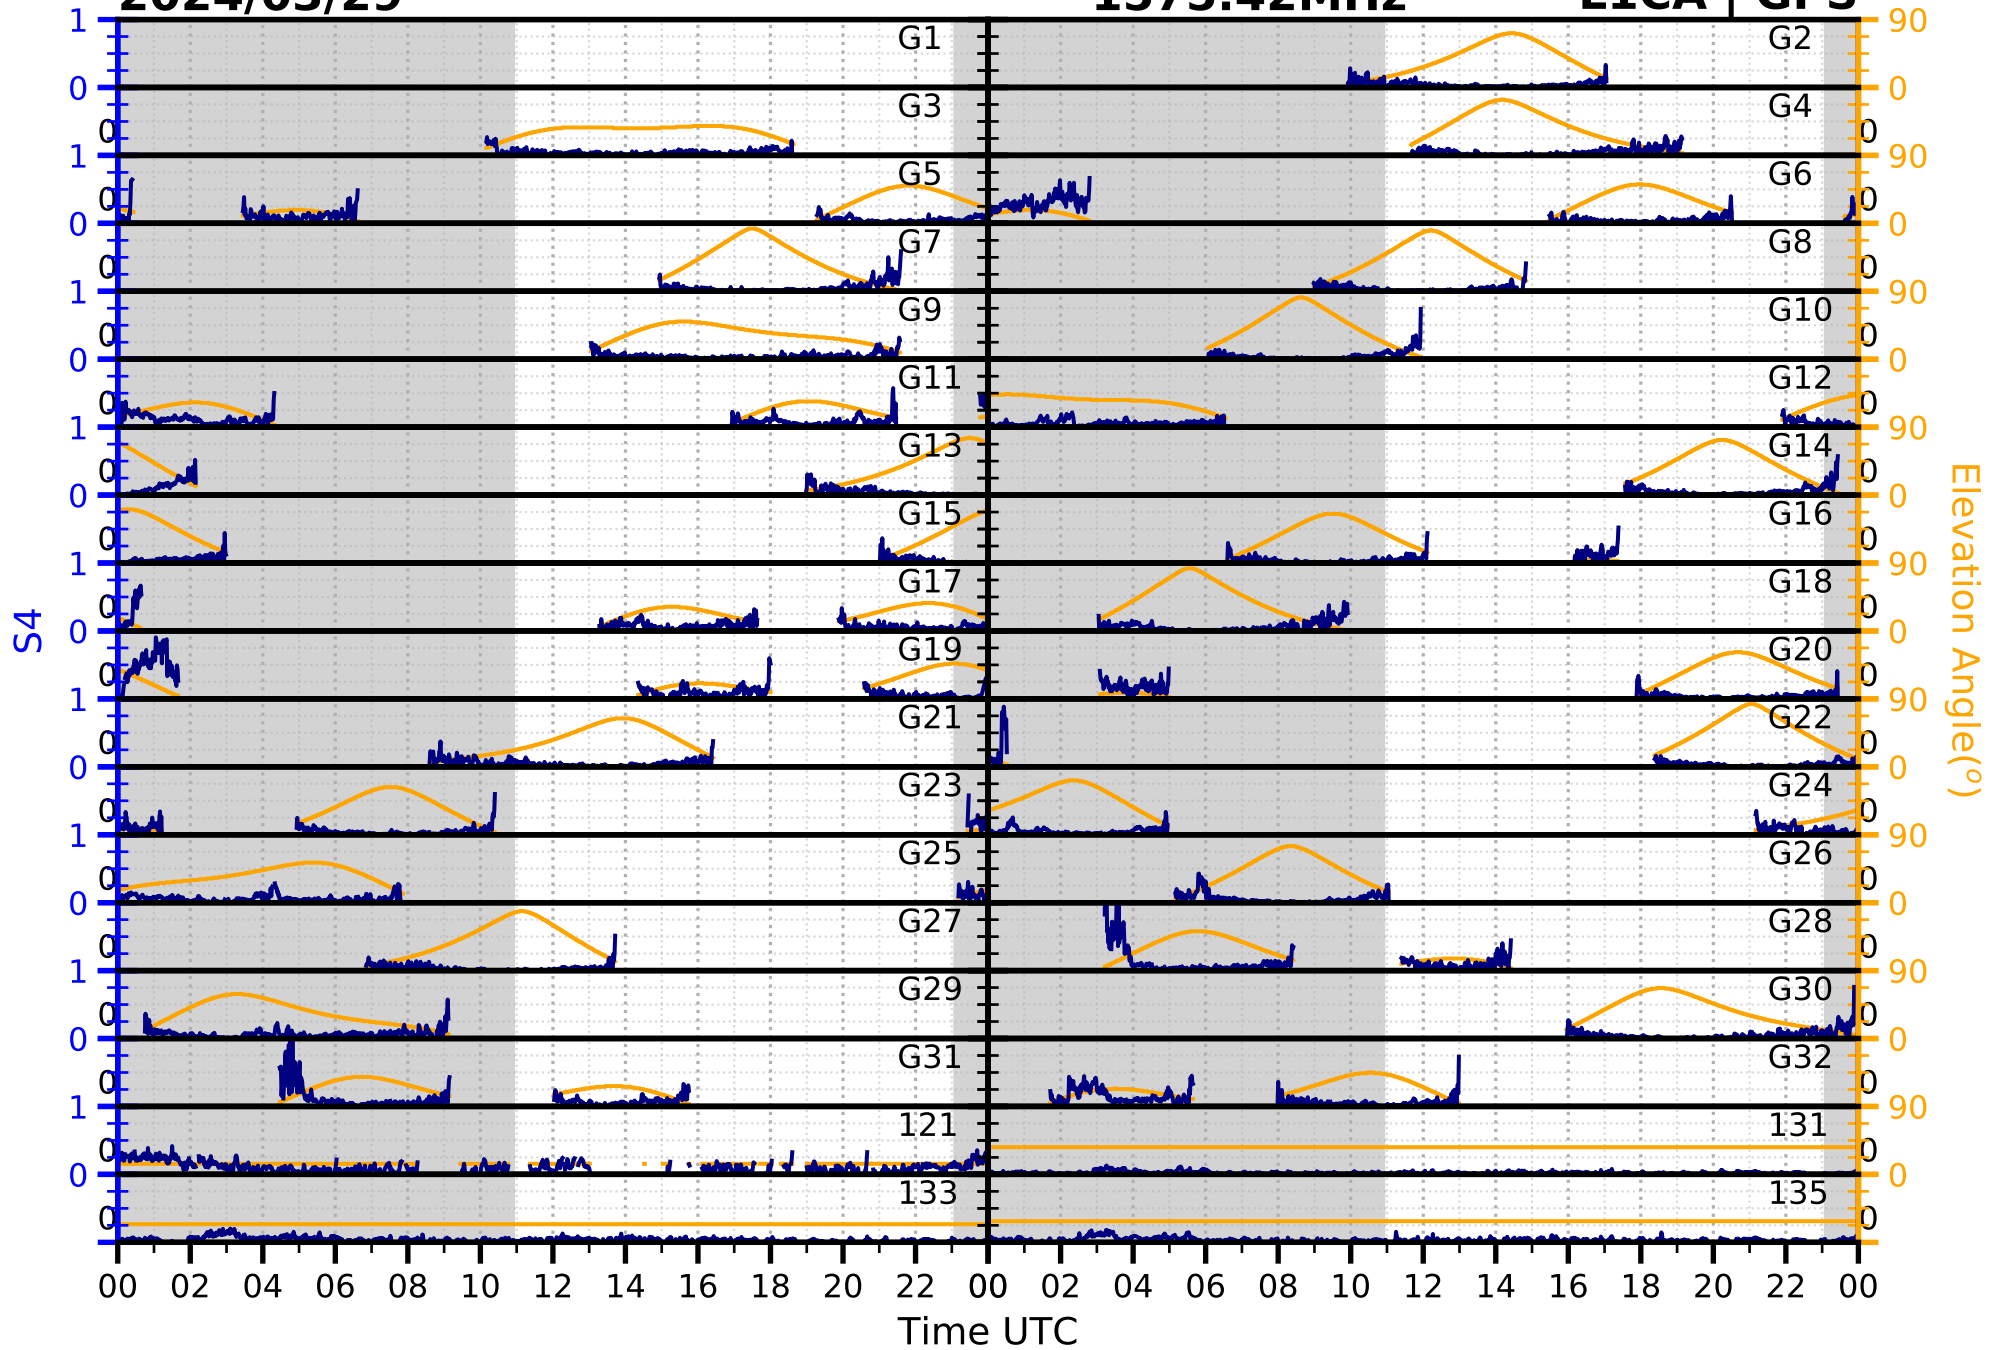

2024/03/29

S4

1575.42MHz

L1CA | GPS

2024/03/29

S4

1575.42MHz

L1BC | GALILEO

2024/03/29

S4

1602MHz

L1CA | GLONASS