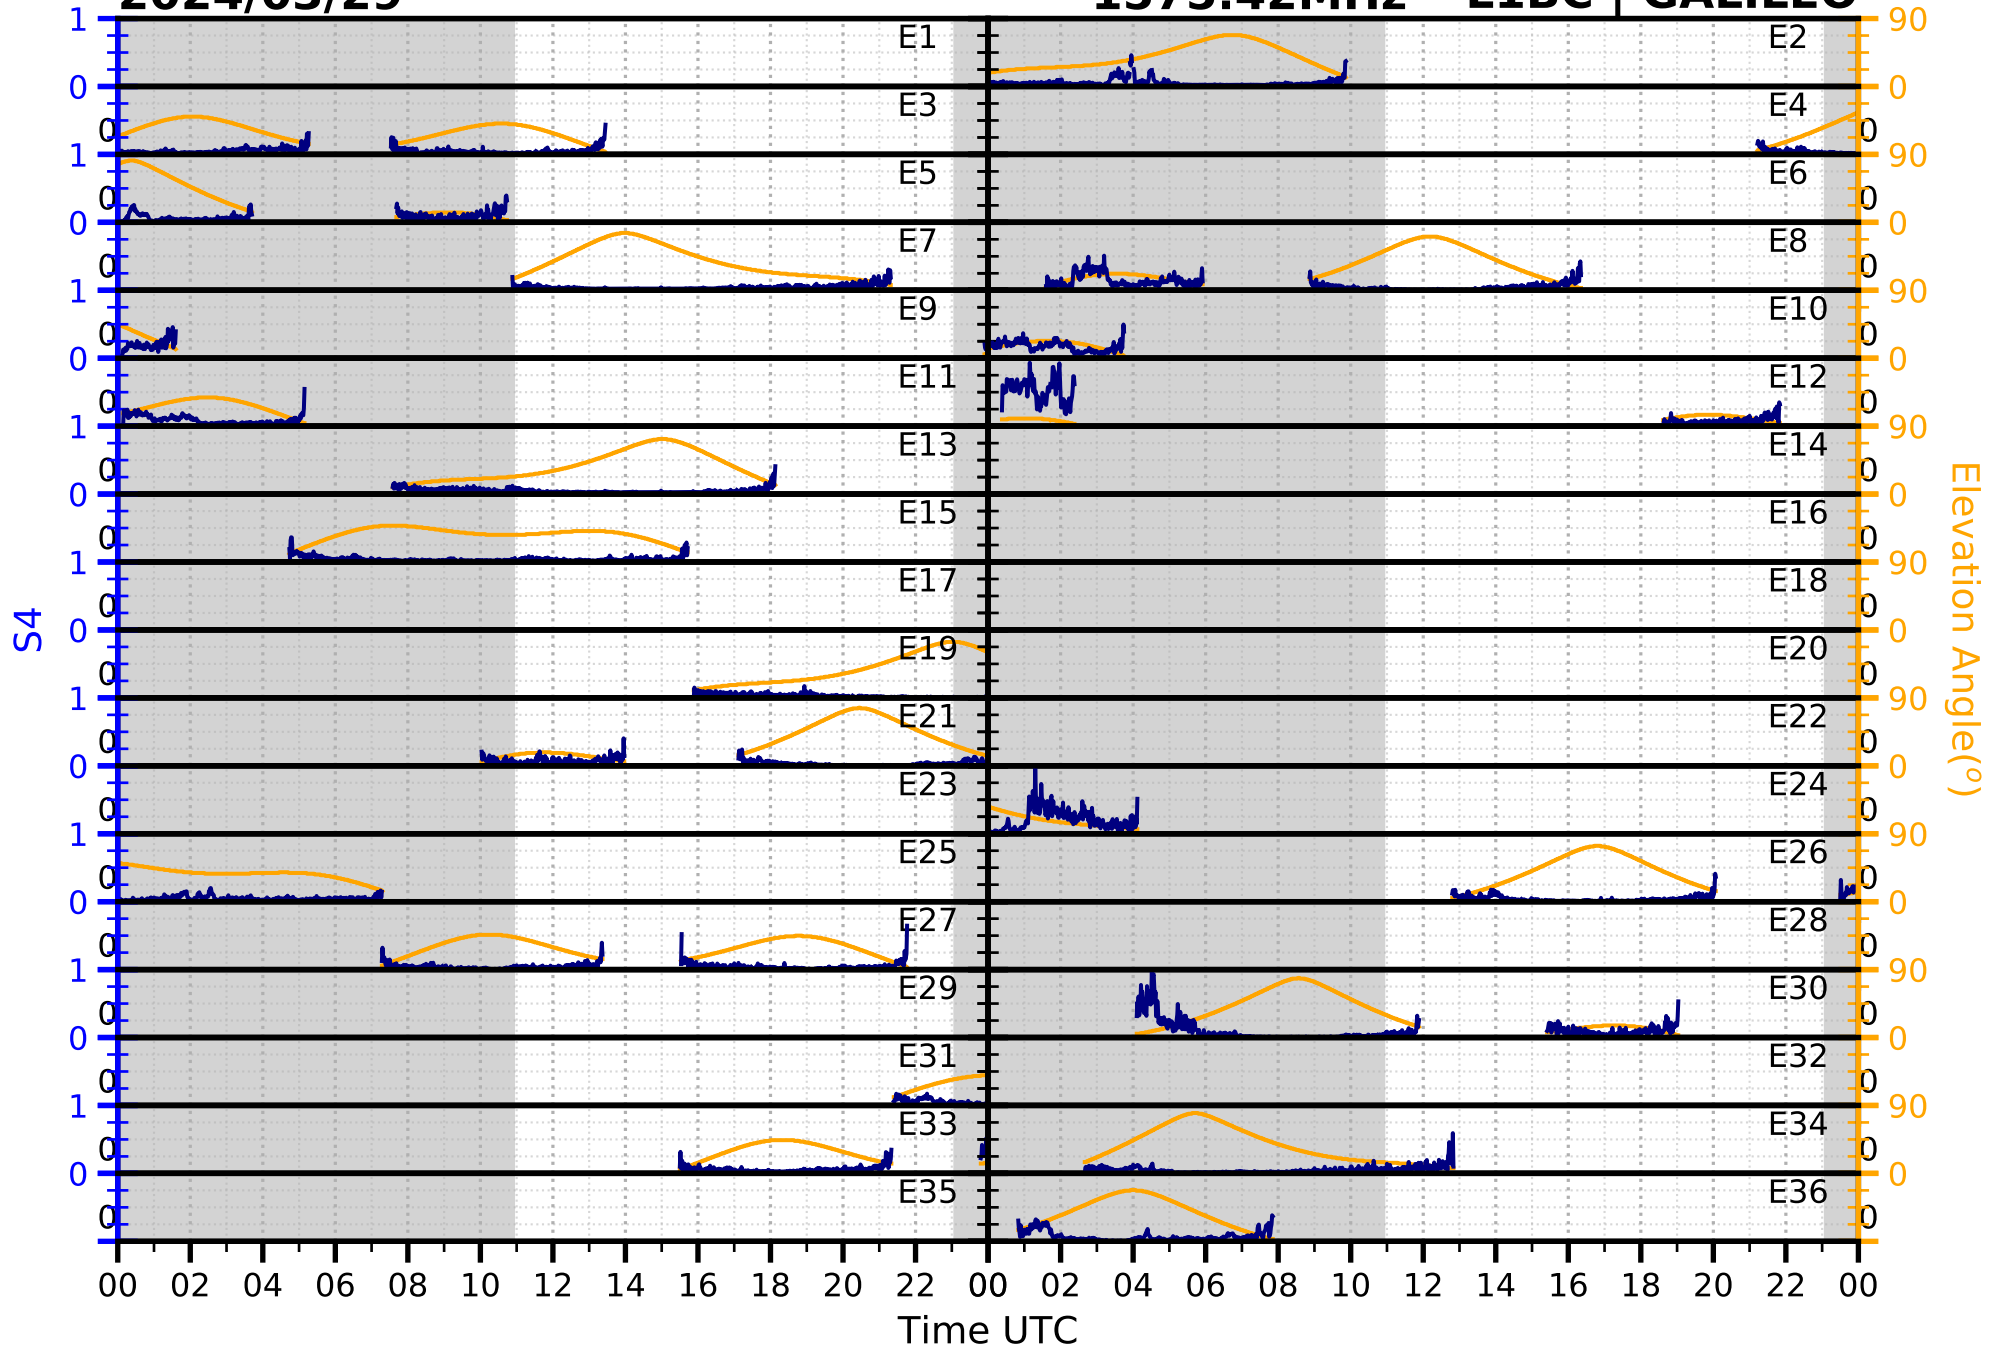

2024/03/29

S4

1575.42MHz

L1CA | GPS

2024/03/29

S4

1575.42MHz

L1BC | GALILEO

2024/03/29

S4

1602MHz

L1CA | GLONASS