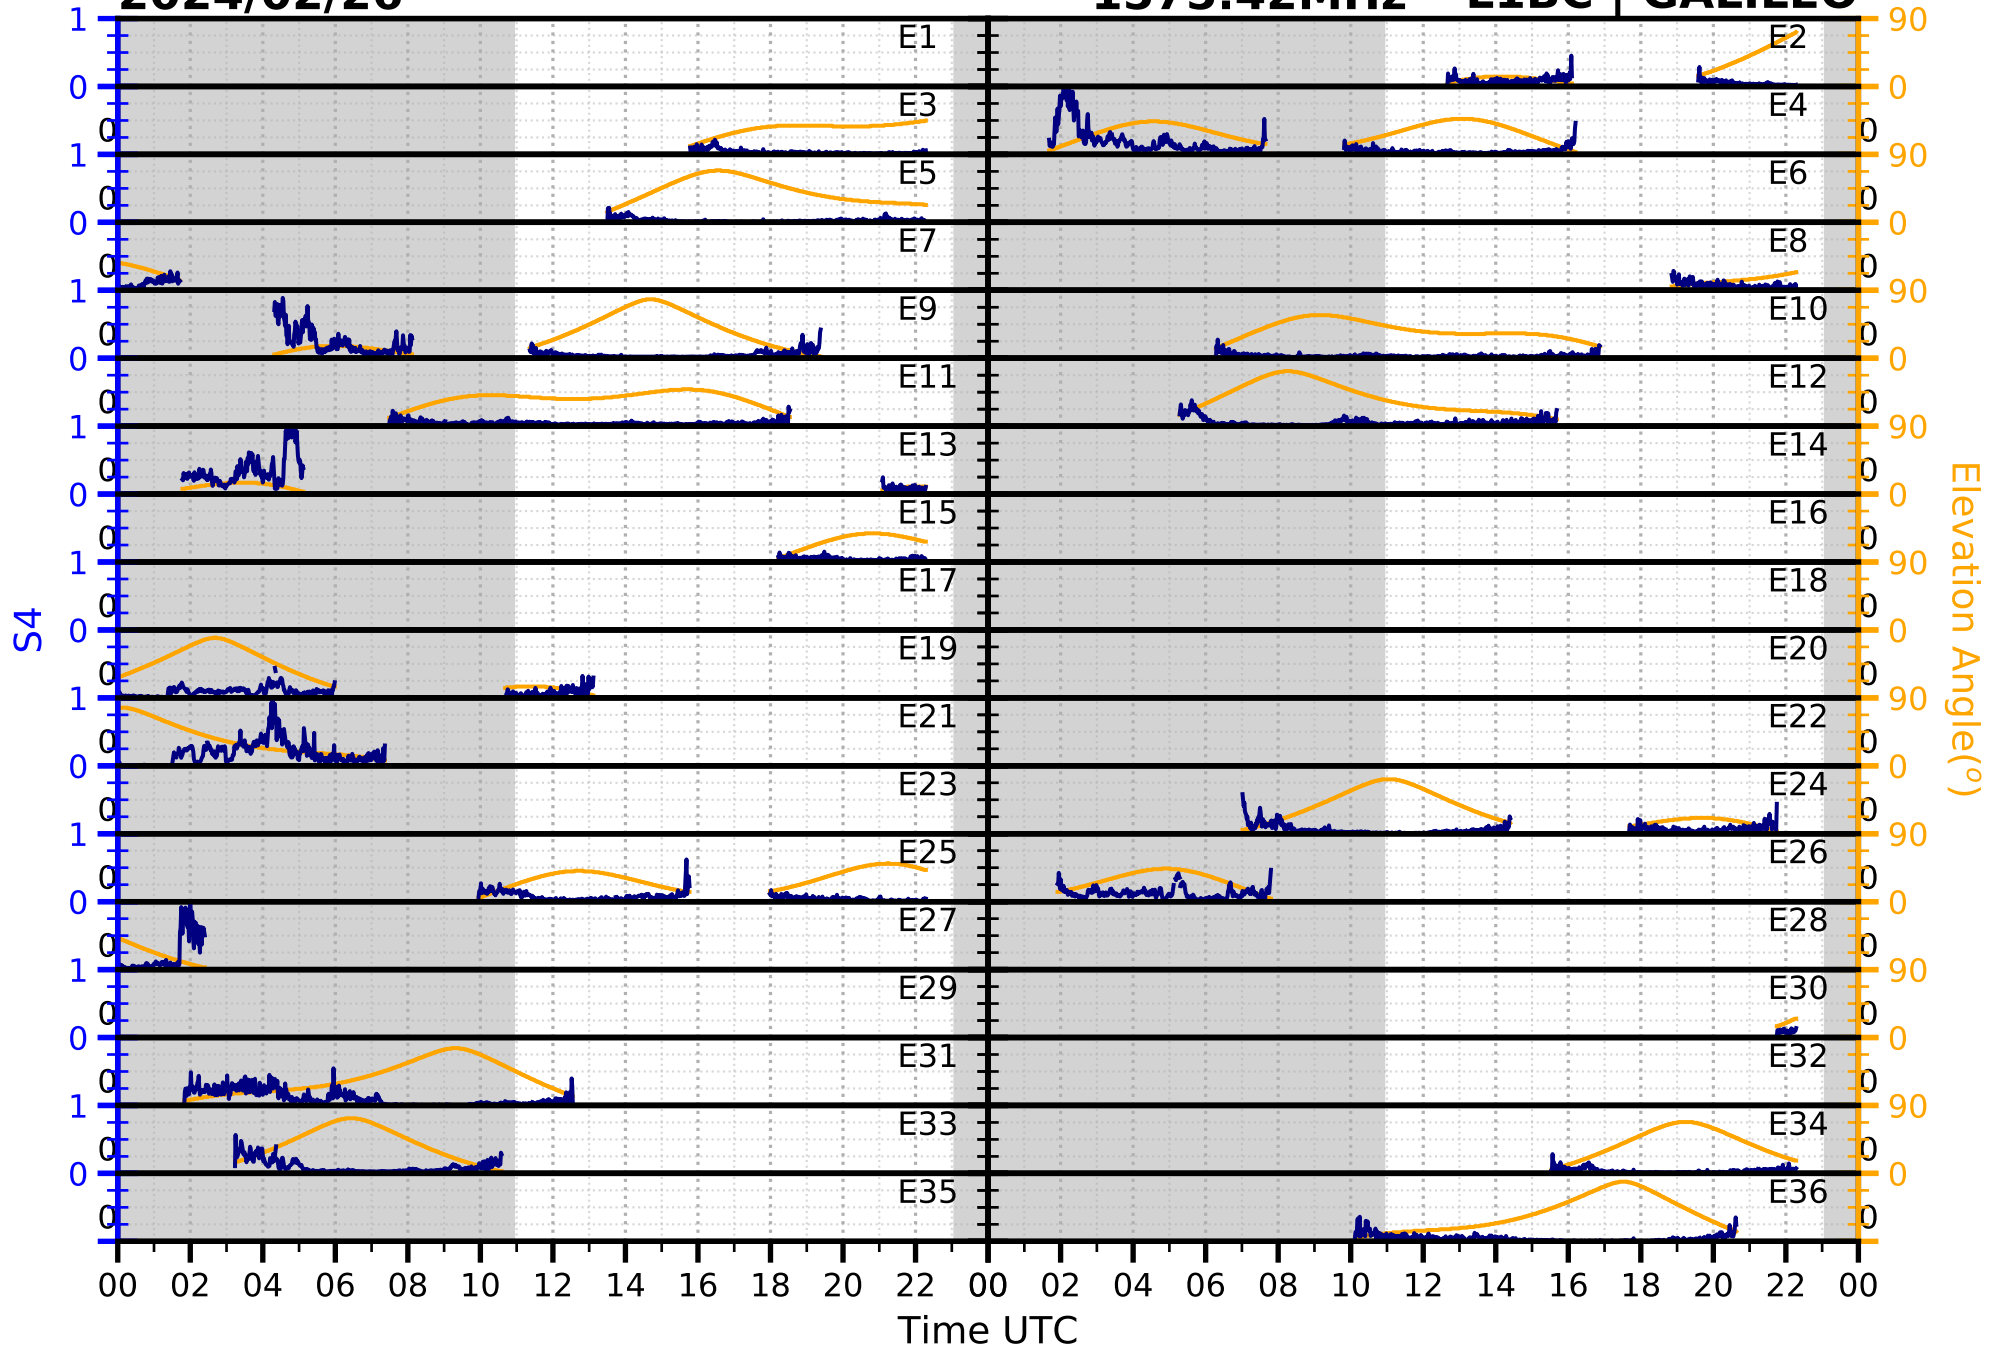

2024/02/26

S4

1575.42MHz

L1CA | GPS

2024/02/26

S4

1575.42MHz

L1BC

GALILEO

2024/02/26

S4

1602MHz

L1CA | GLONASS