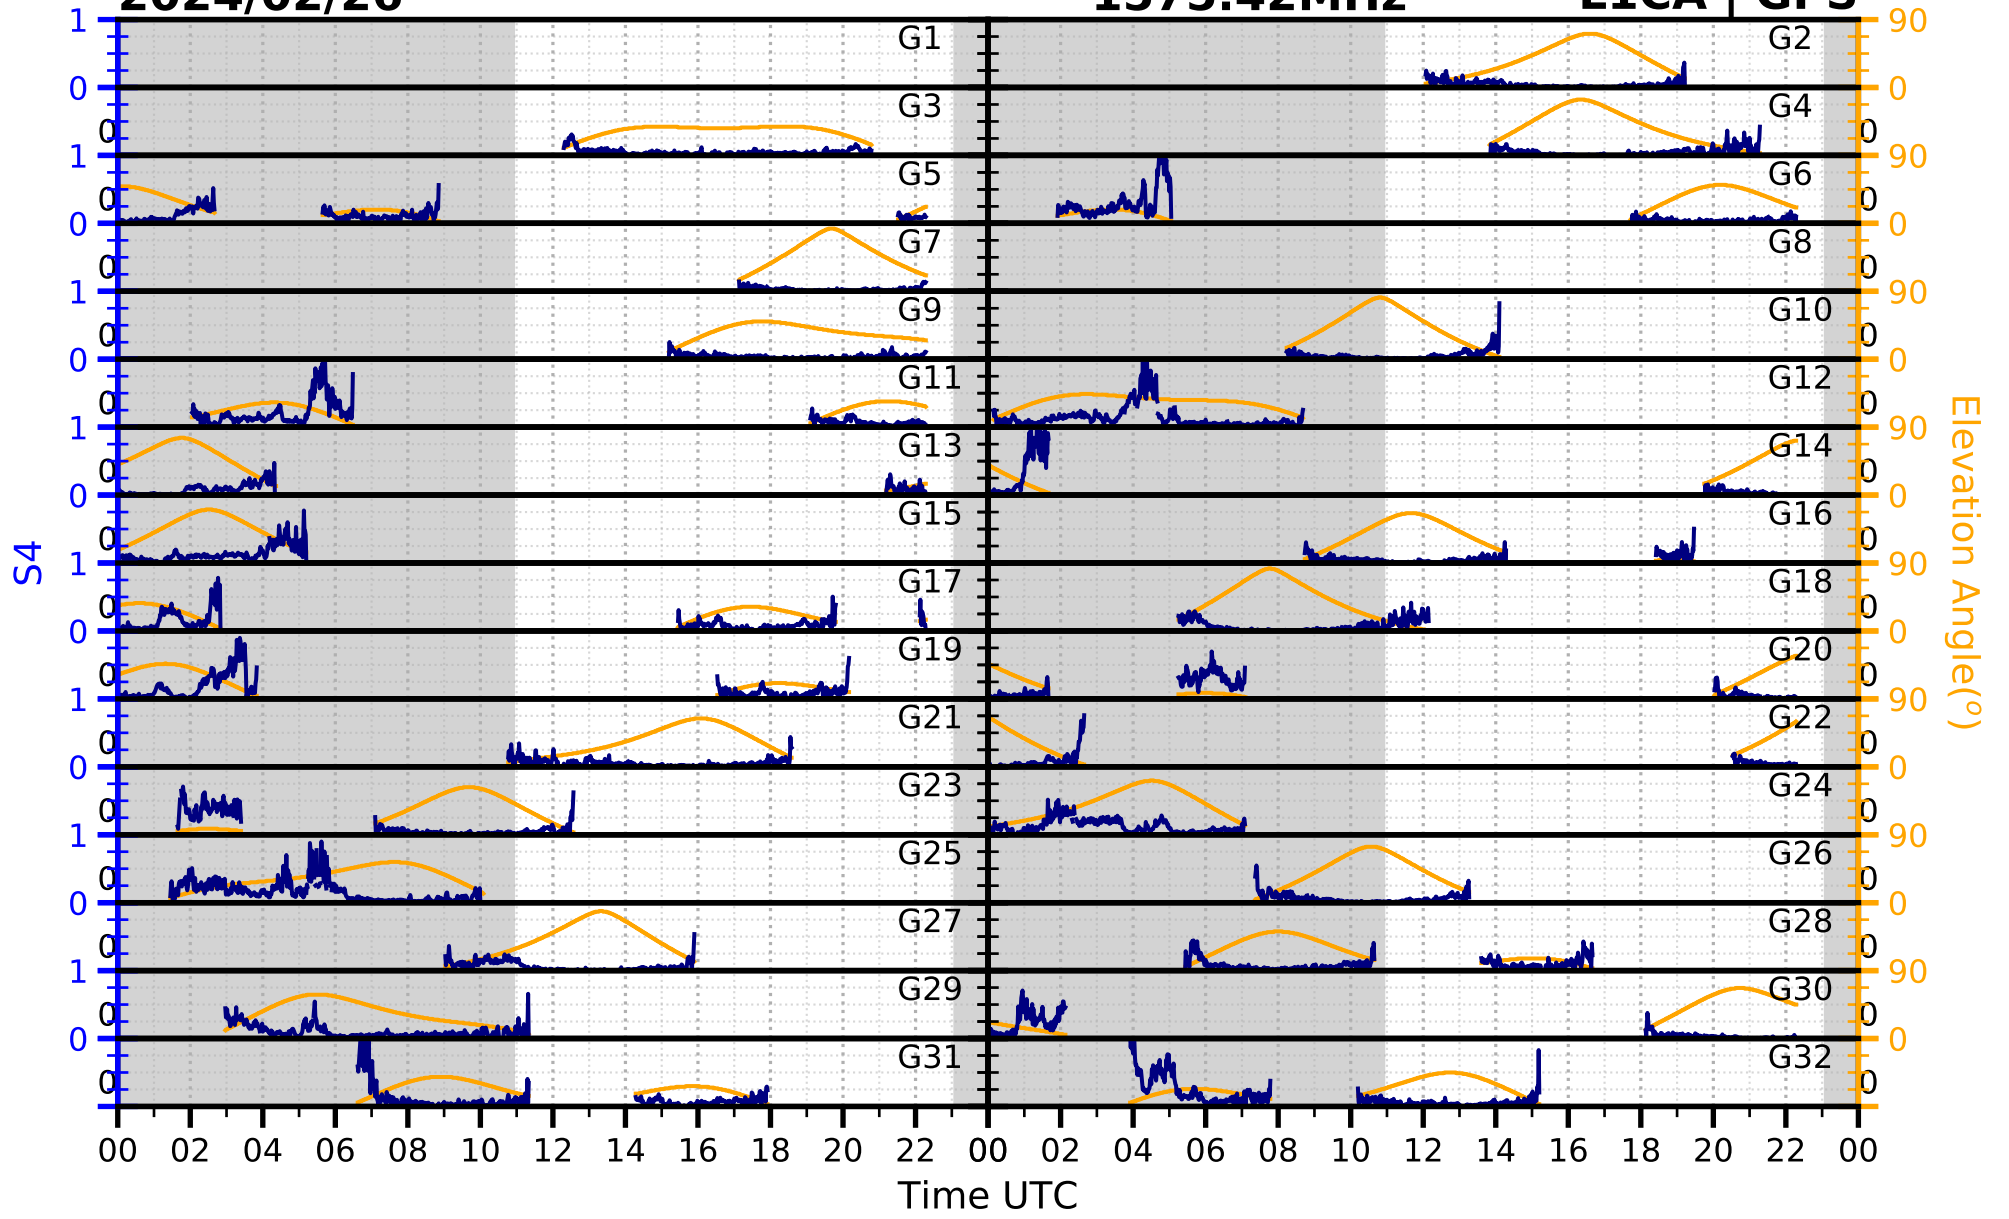

2024/02/26

S4

1575.42MHz

L1CA | GPS

2024/02/26

S4

1575.42MHz

L1BC

GALILEO

2024/02/26

S4

1602MHz

L1CA | GLONASS