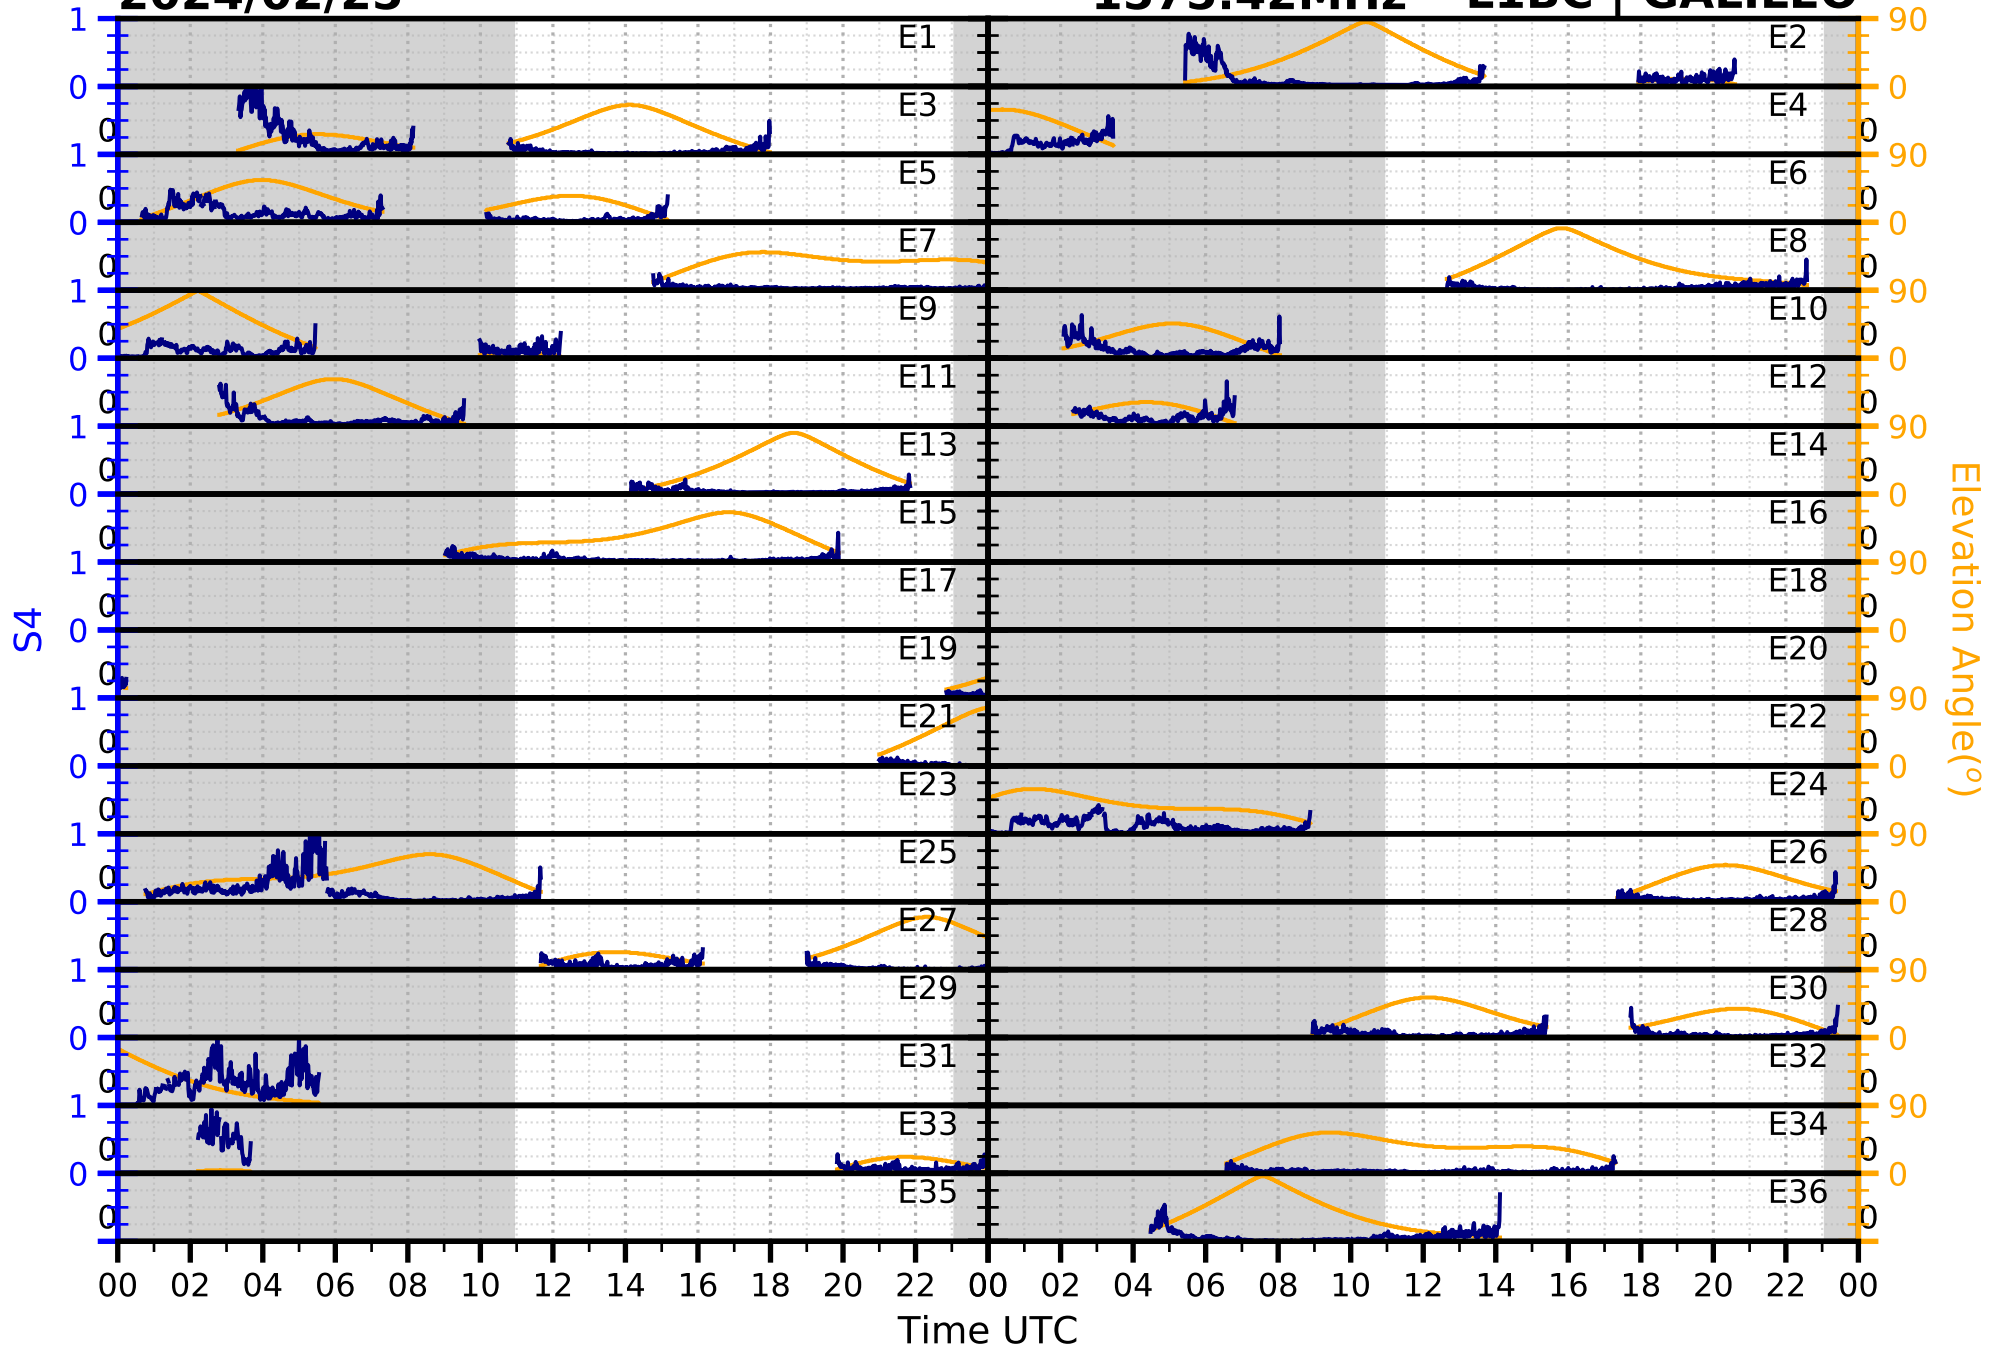

2024/02/25

S4

1575.42MHz

L1CA | GPS

2024/02/25

S4

1575.42MHz

L1BC | GALILEO

2024/02/25

S4

1602MHz

L1CA | GLONASS