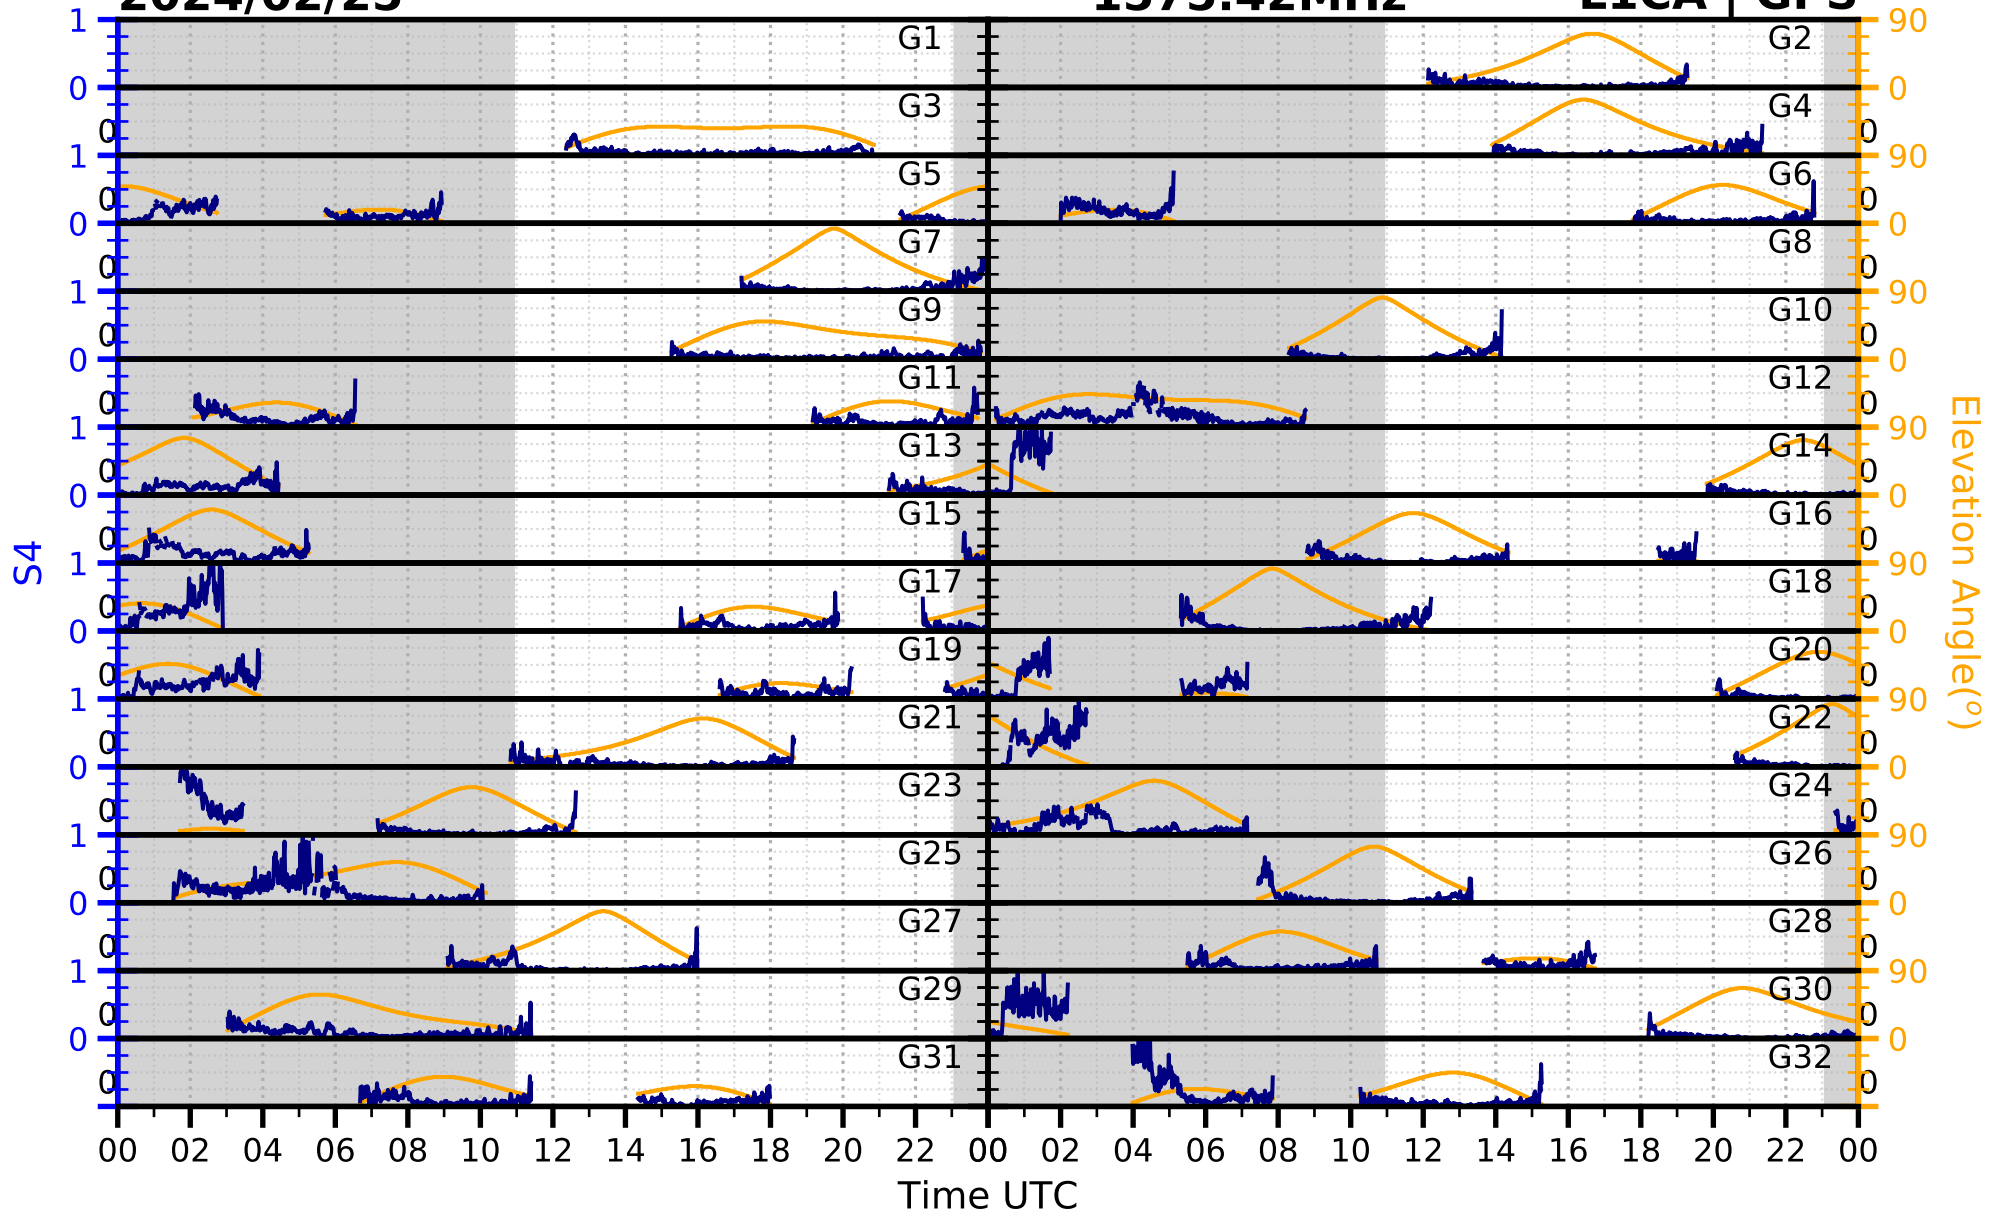

2024/02/25

S4

1575.42MHz

L1CA | GPS

2024/02/25

S4

1575.42MHz

L1BC | GALILEO

2024/02/25

S4

1602MHz

L1CA | GLONASS