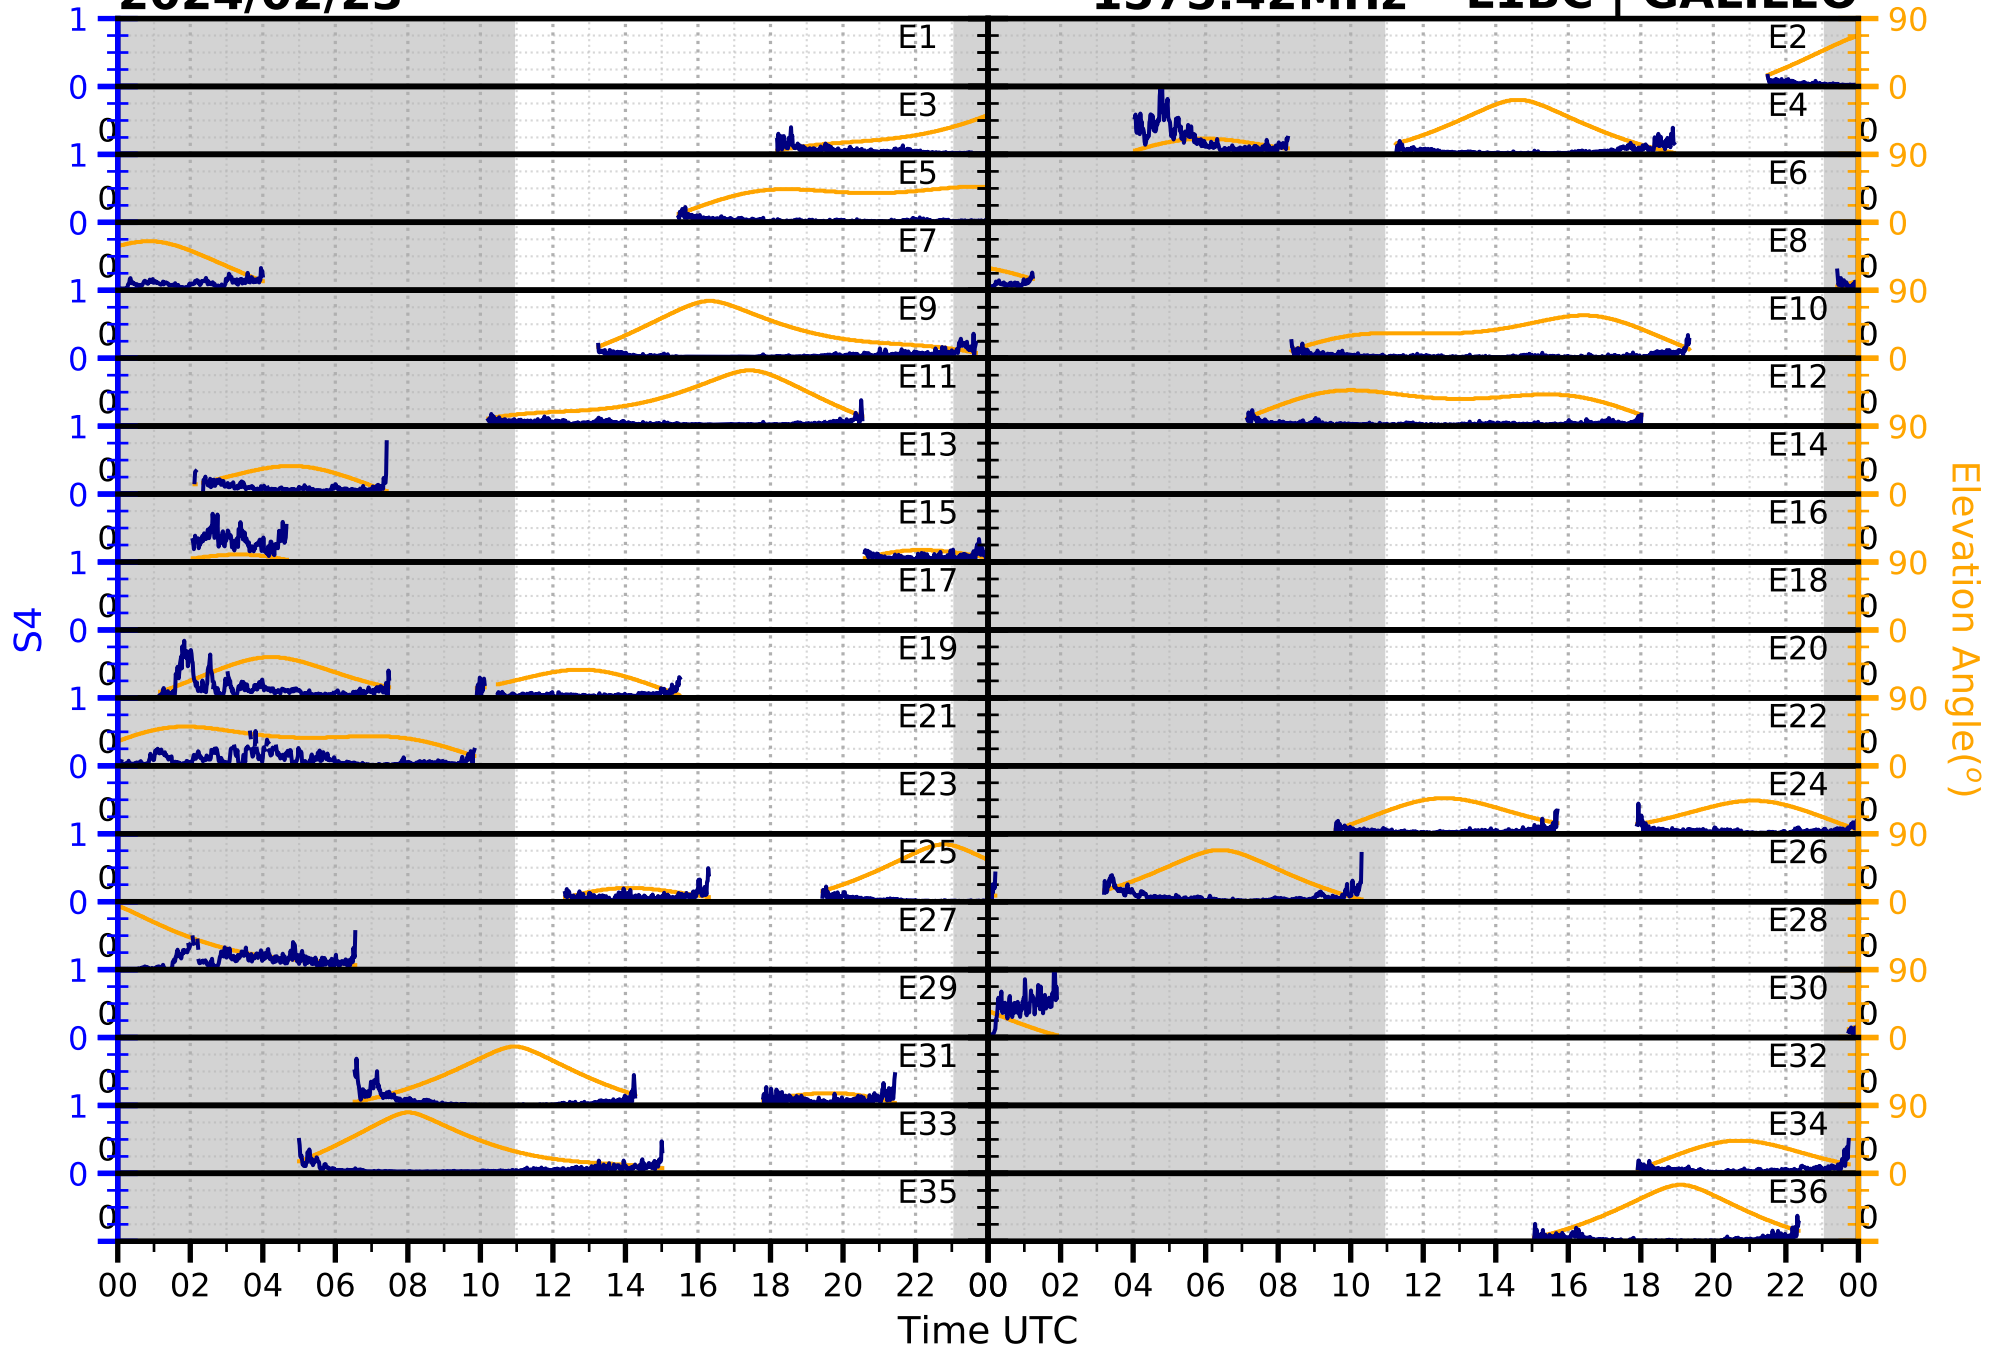

2024/02/23

S4

1575.42MHz

L1CA | GPS

2024/02/23

S4

1575.42MHz

L1BC | GALILEO

2024/02/23

S4

1602MHz

L1CA | GLONASS