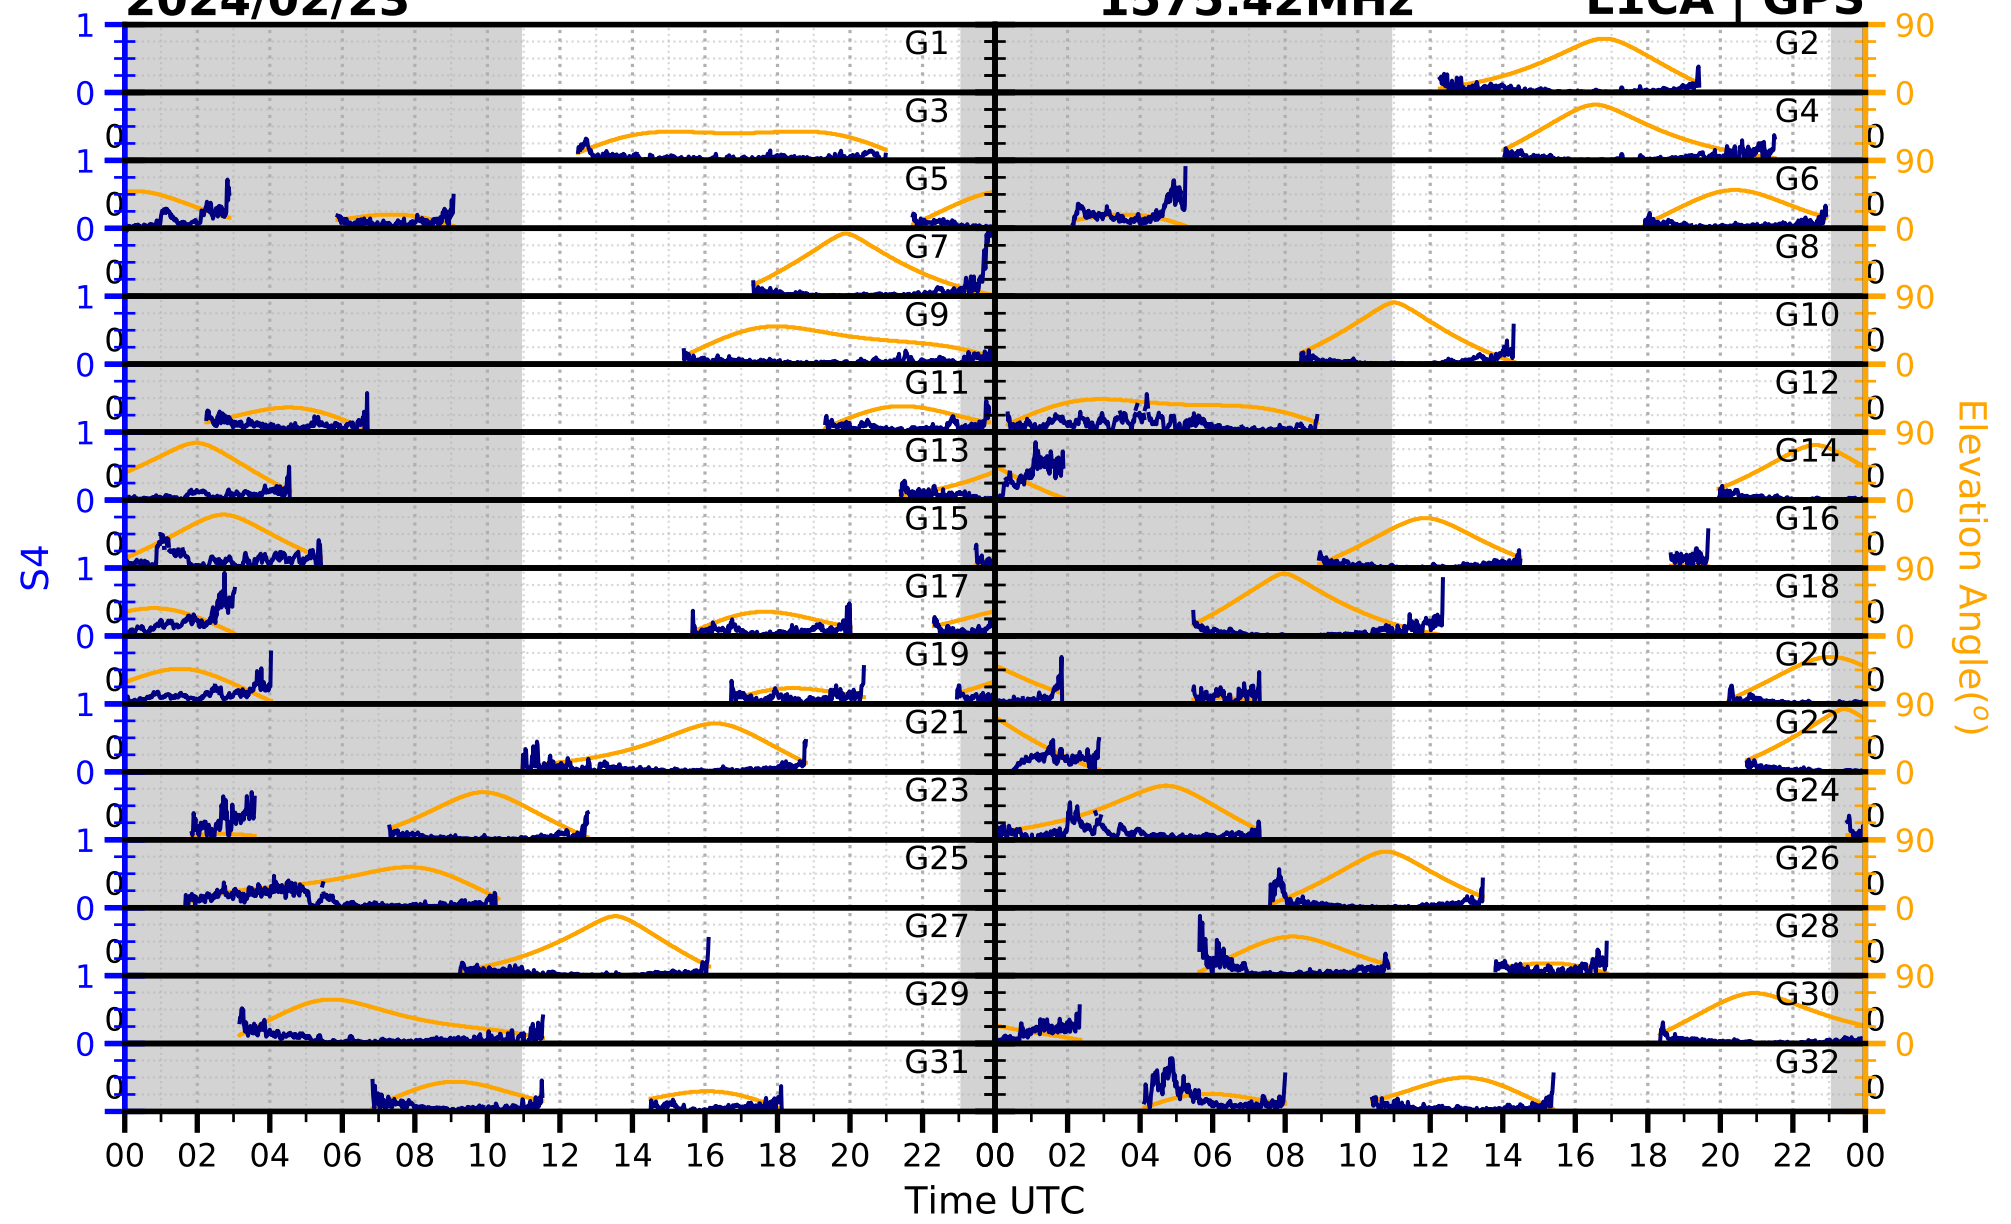

2024/02/23

S4

1575.42MHz

L1CA | GPS

2024/02/23

S4

1575.42MHz

L1BC | GALILEO

2024/02/23

S4

1602MHz

L1CA | GLONASS