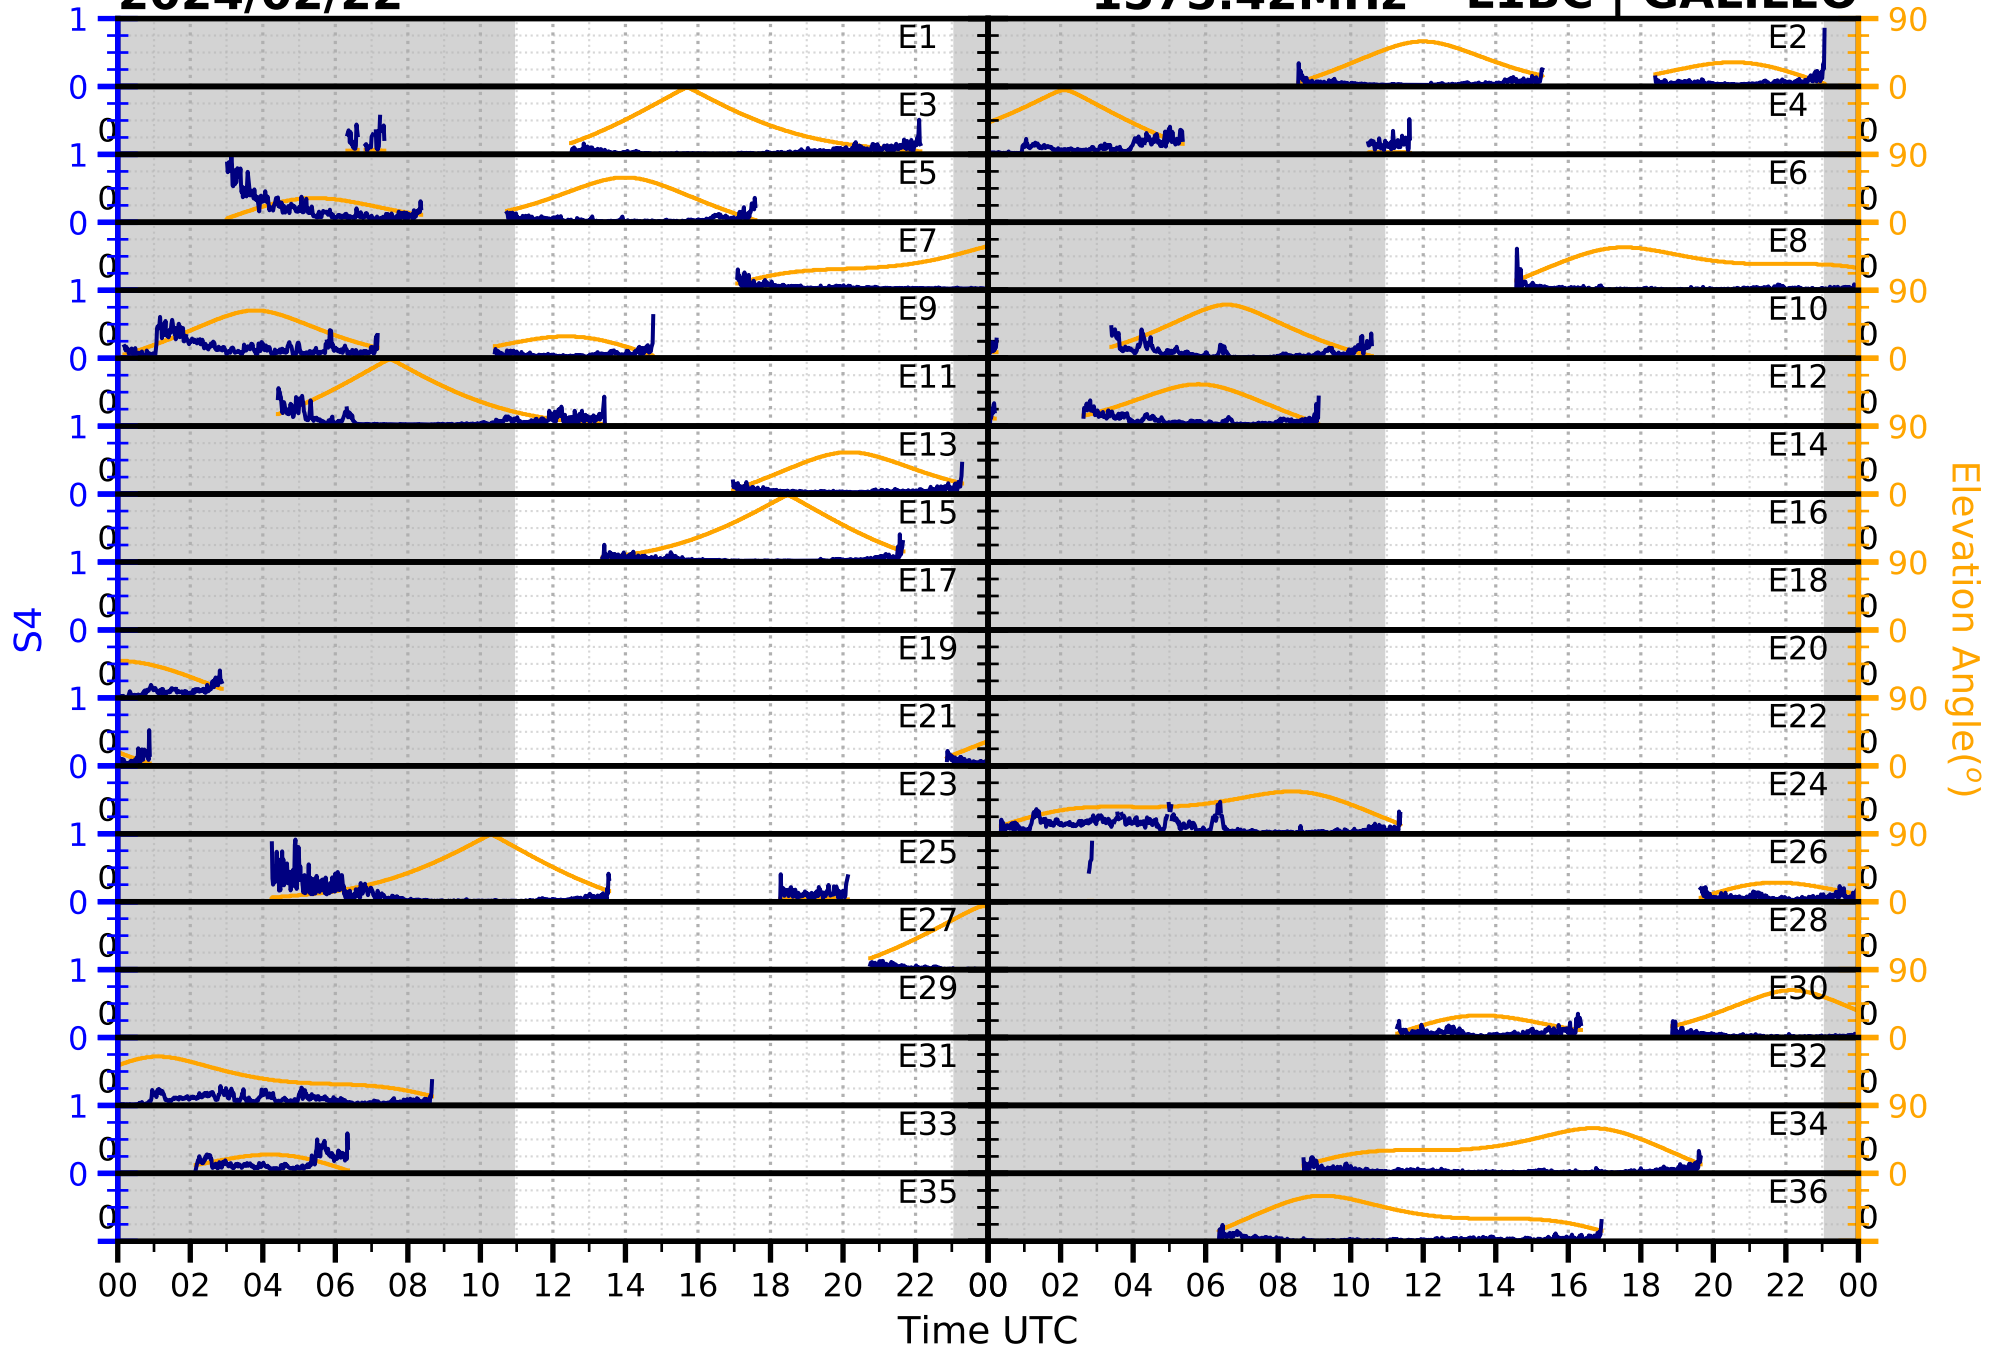

2024/02/22

S4

1575.42MHz

L1CA | GPS

2024/02/22

S4

1575.42MHz

L1BC

GALILEO

2024/02/22

S4

1602MHz

L1CA | GLONASS