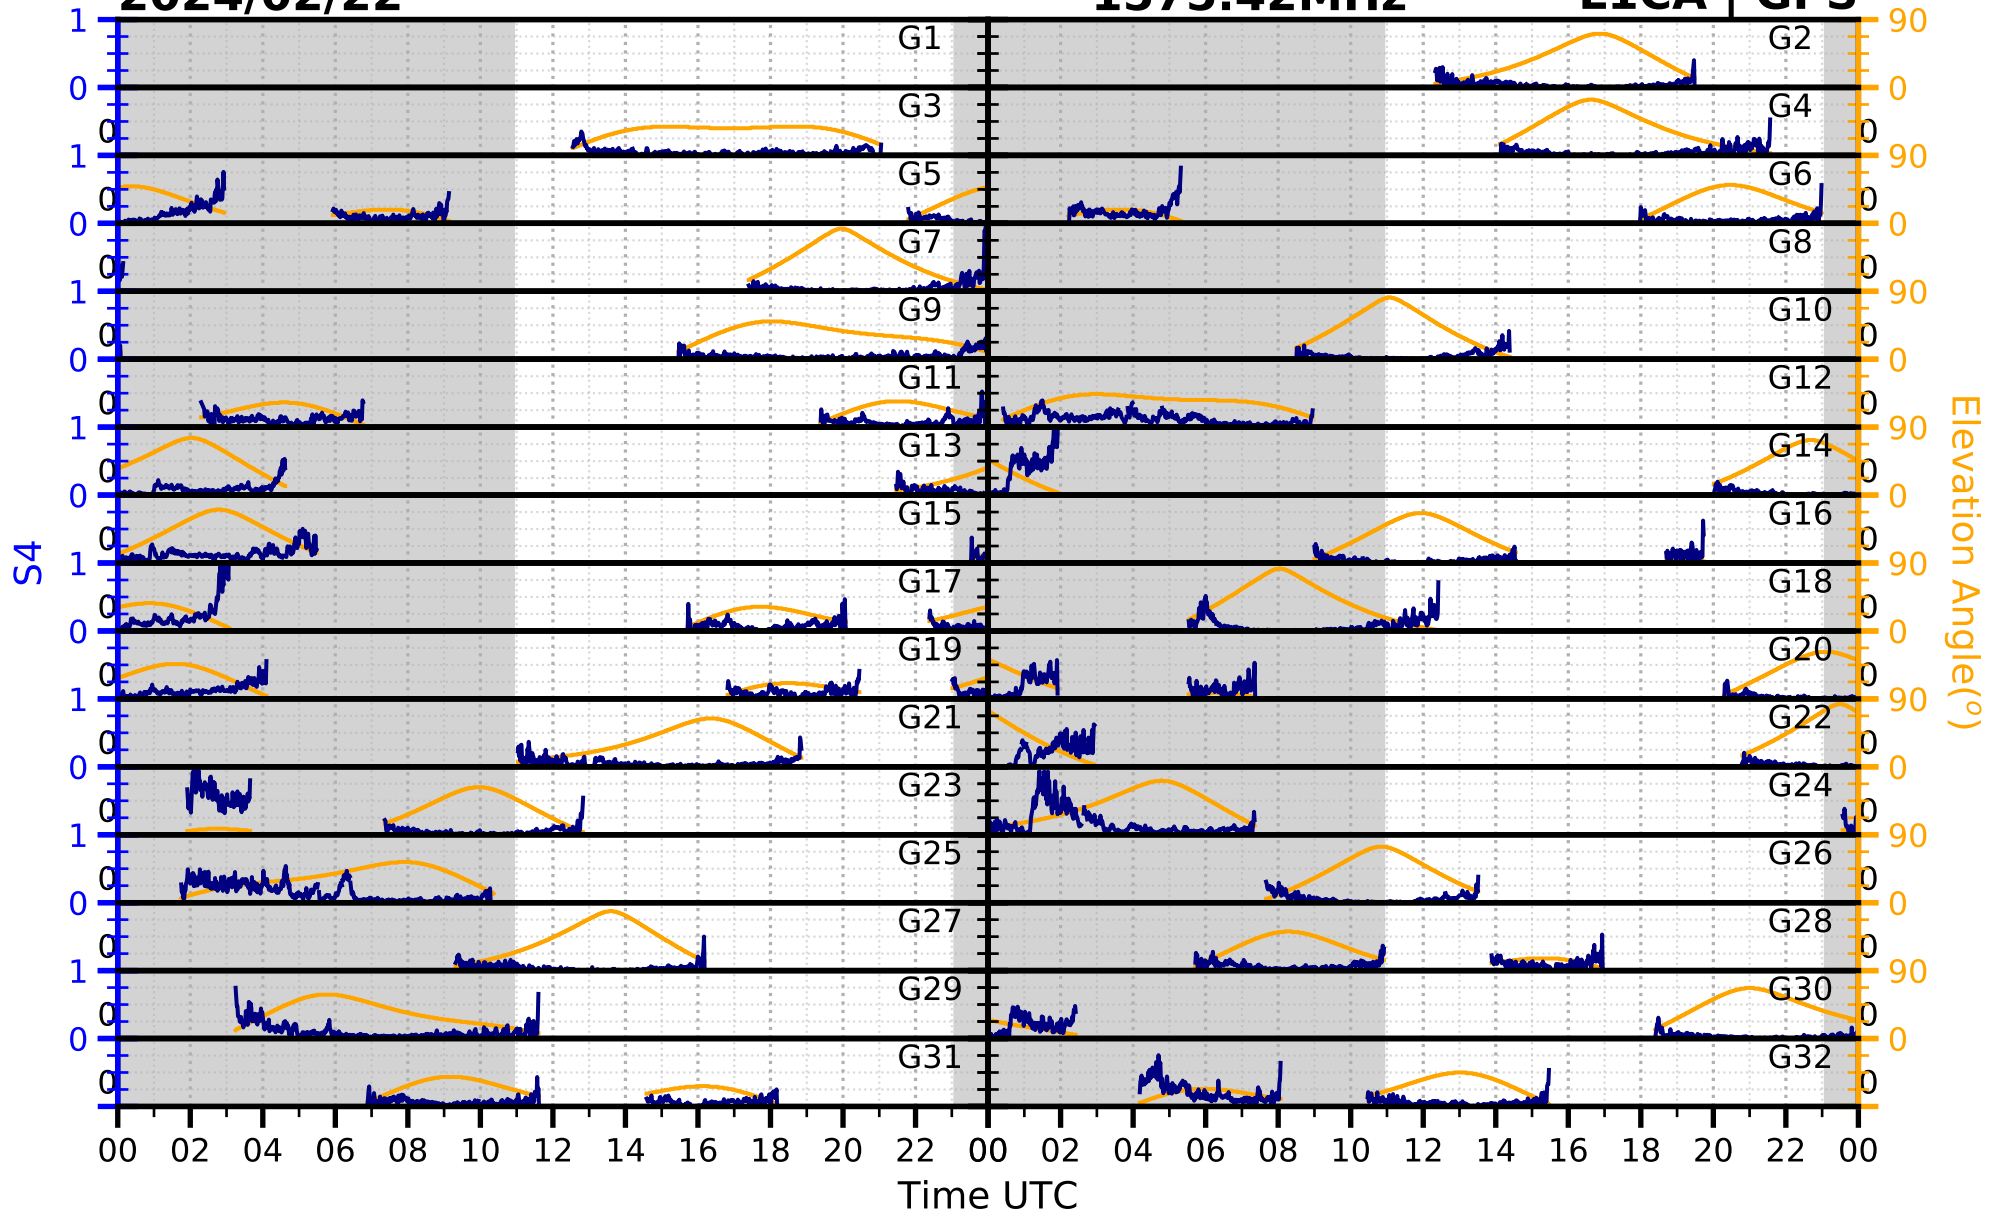

2024/02/22

S4

1575.42MHz

L1CA | GPS

2024/02/22

S4

1575.42MHz

L1BC

GALILEO

2024/02/22

S4

1602MHz

L1CA | GLONASS