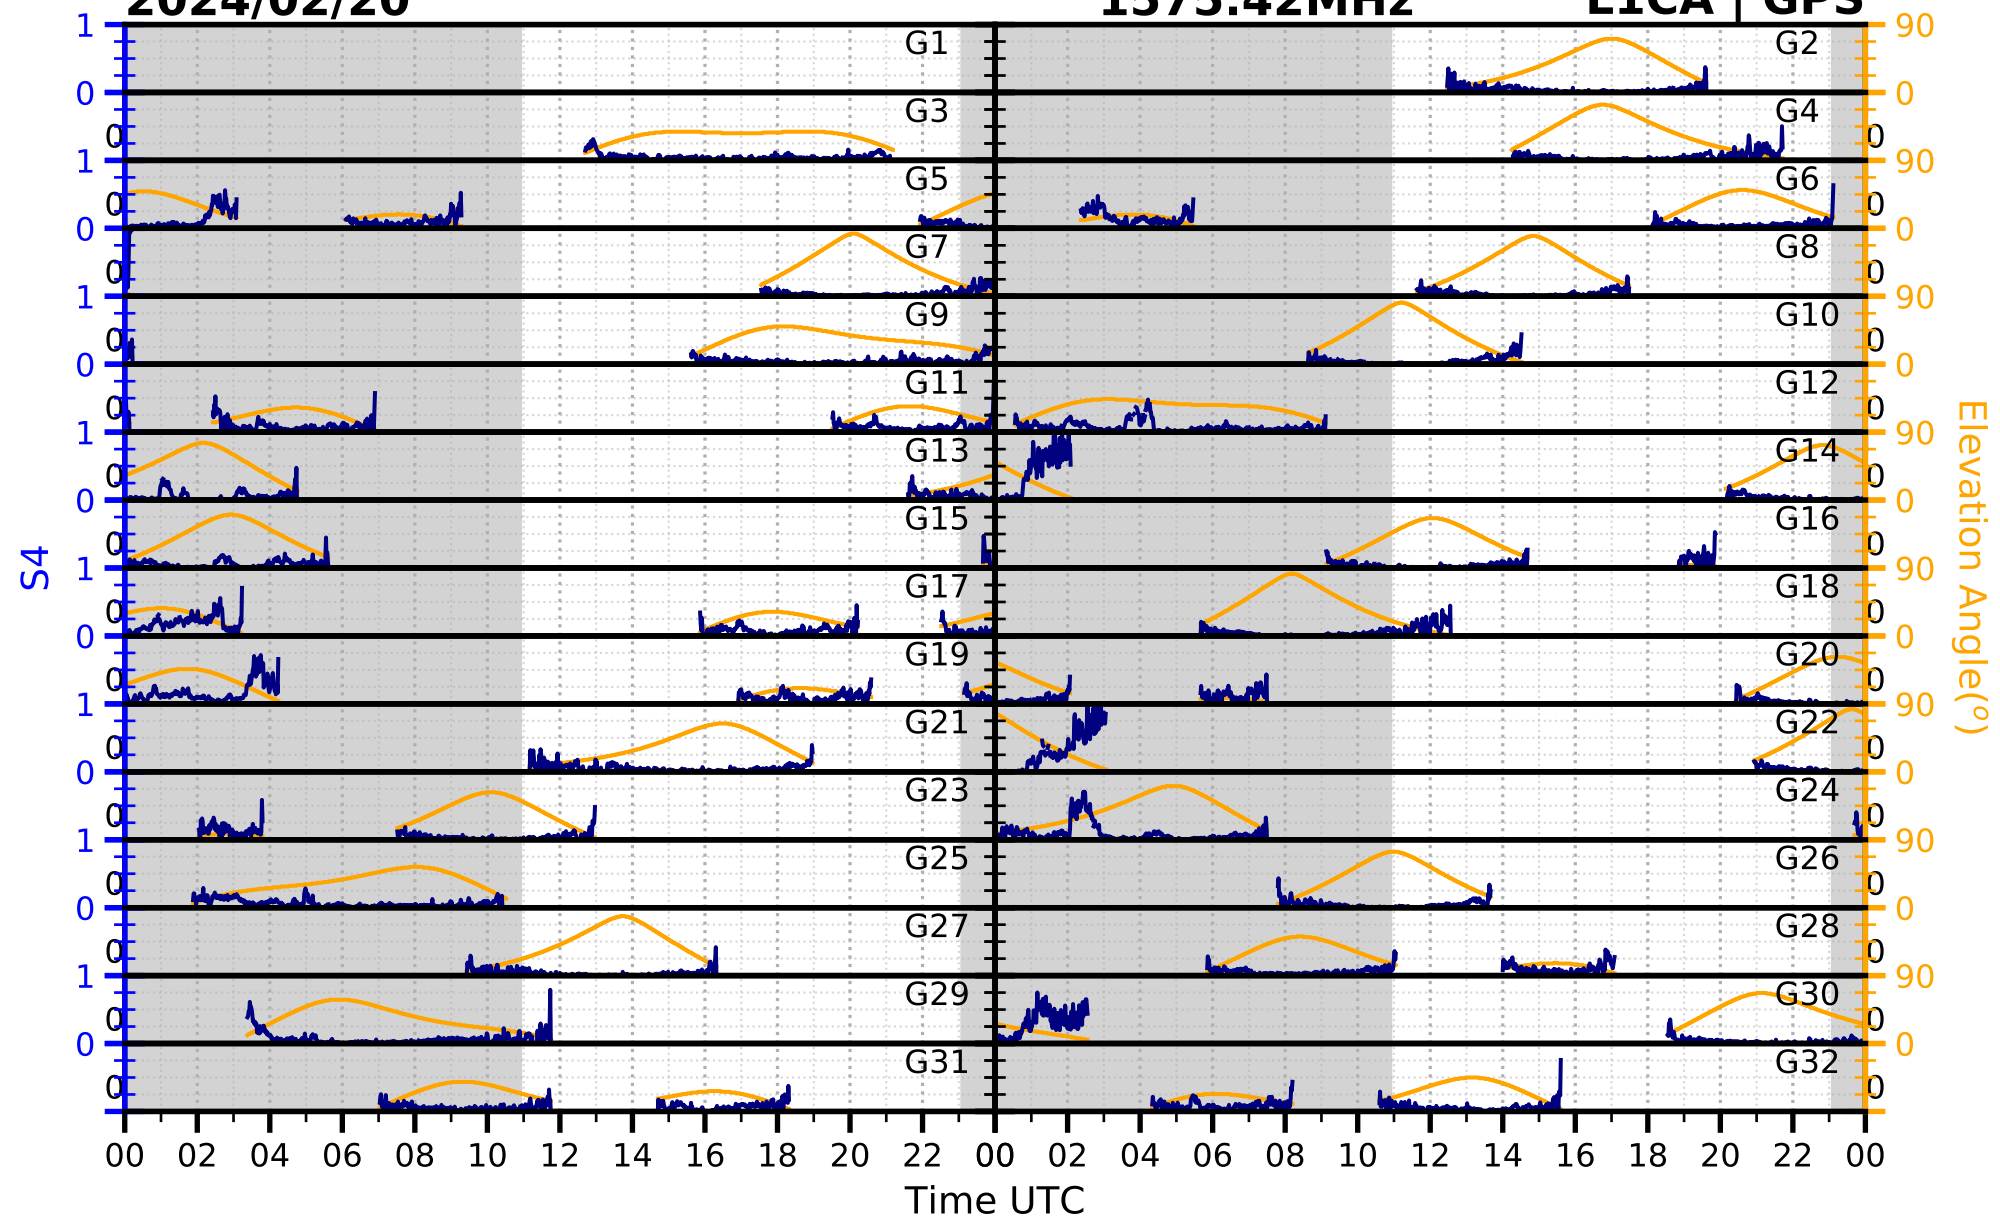

2024/02/20

S4

1575.42MHz

L1CA | GPS

2024/02/20

S4

1575.42MHz

L1BC | GALILEO

2024/02/20

S4

1602MHz

L1CA | GLONASS