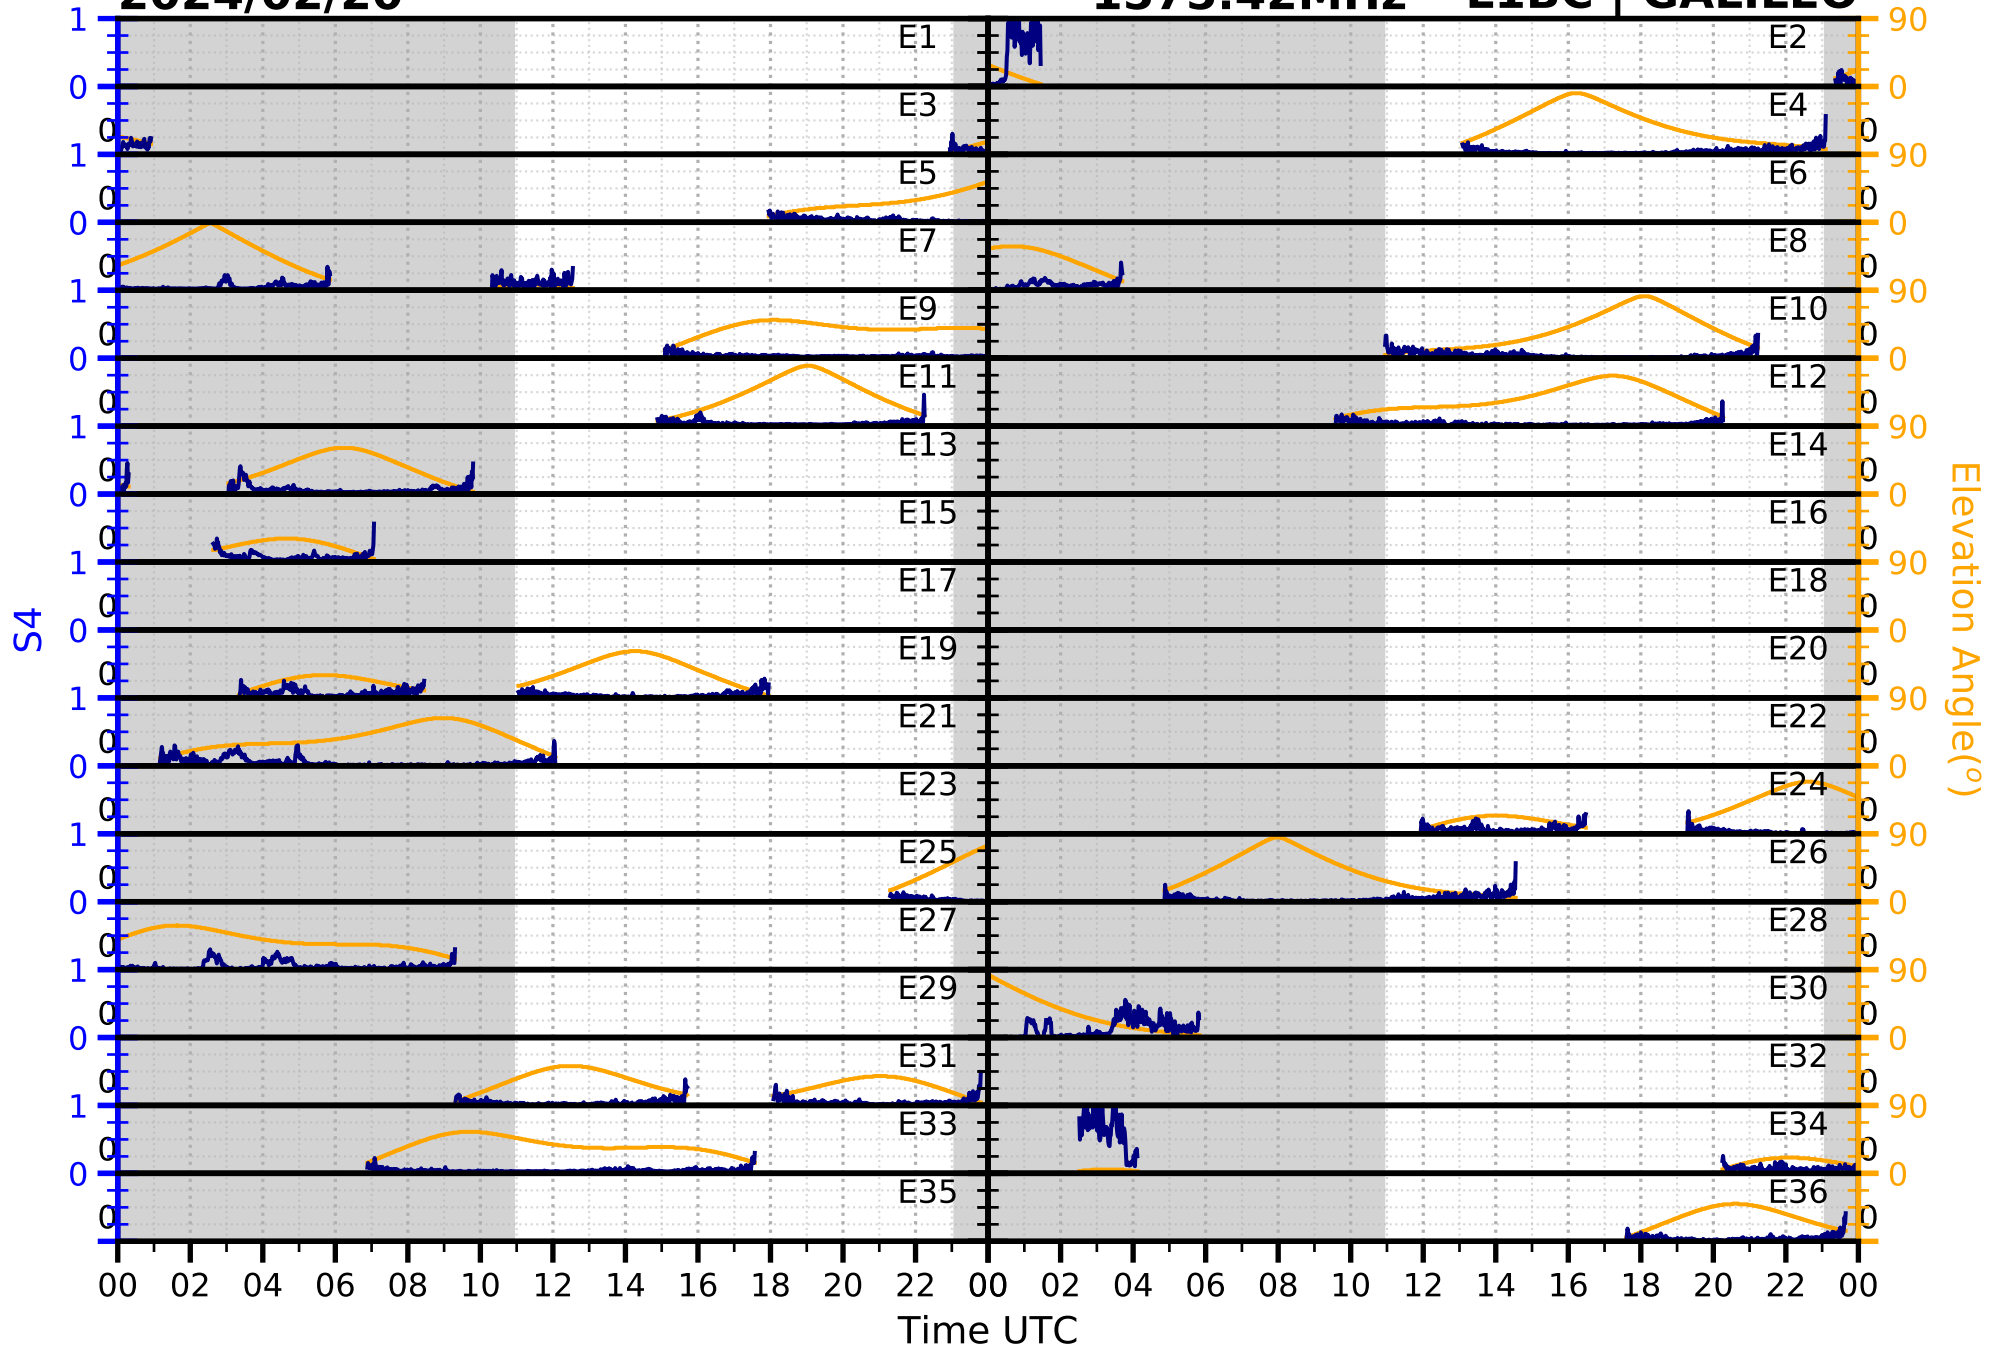

2024/02/20

S4

1575.42MHz

L1CA | GPS

2024/02/20

S4

1575.42MHz

L1BC | GALILEO

2024/02/20

S4

1602MHz

L1CA | GLONASS