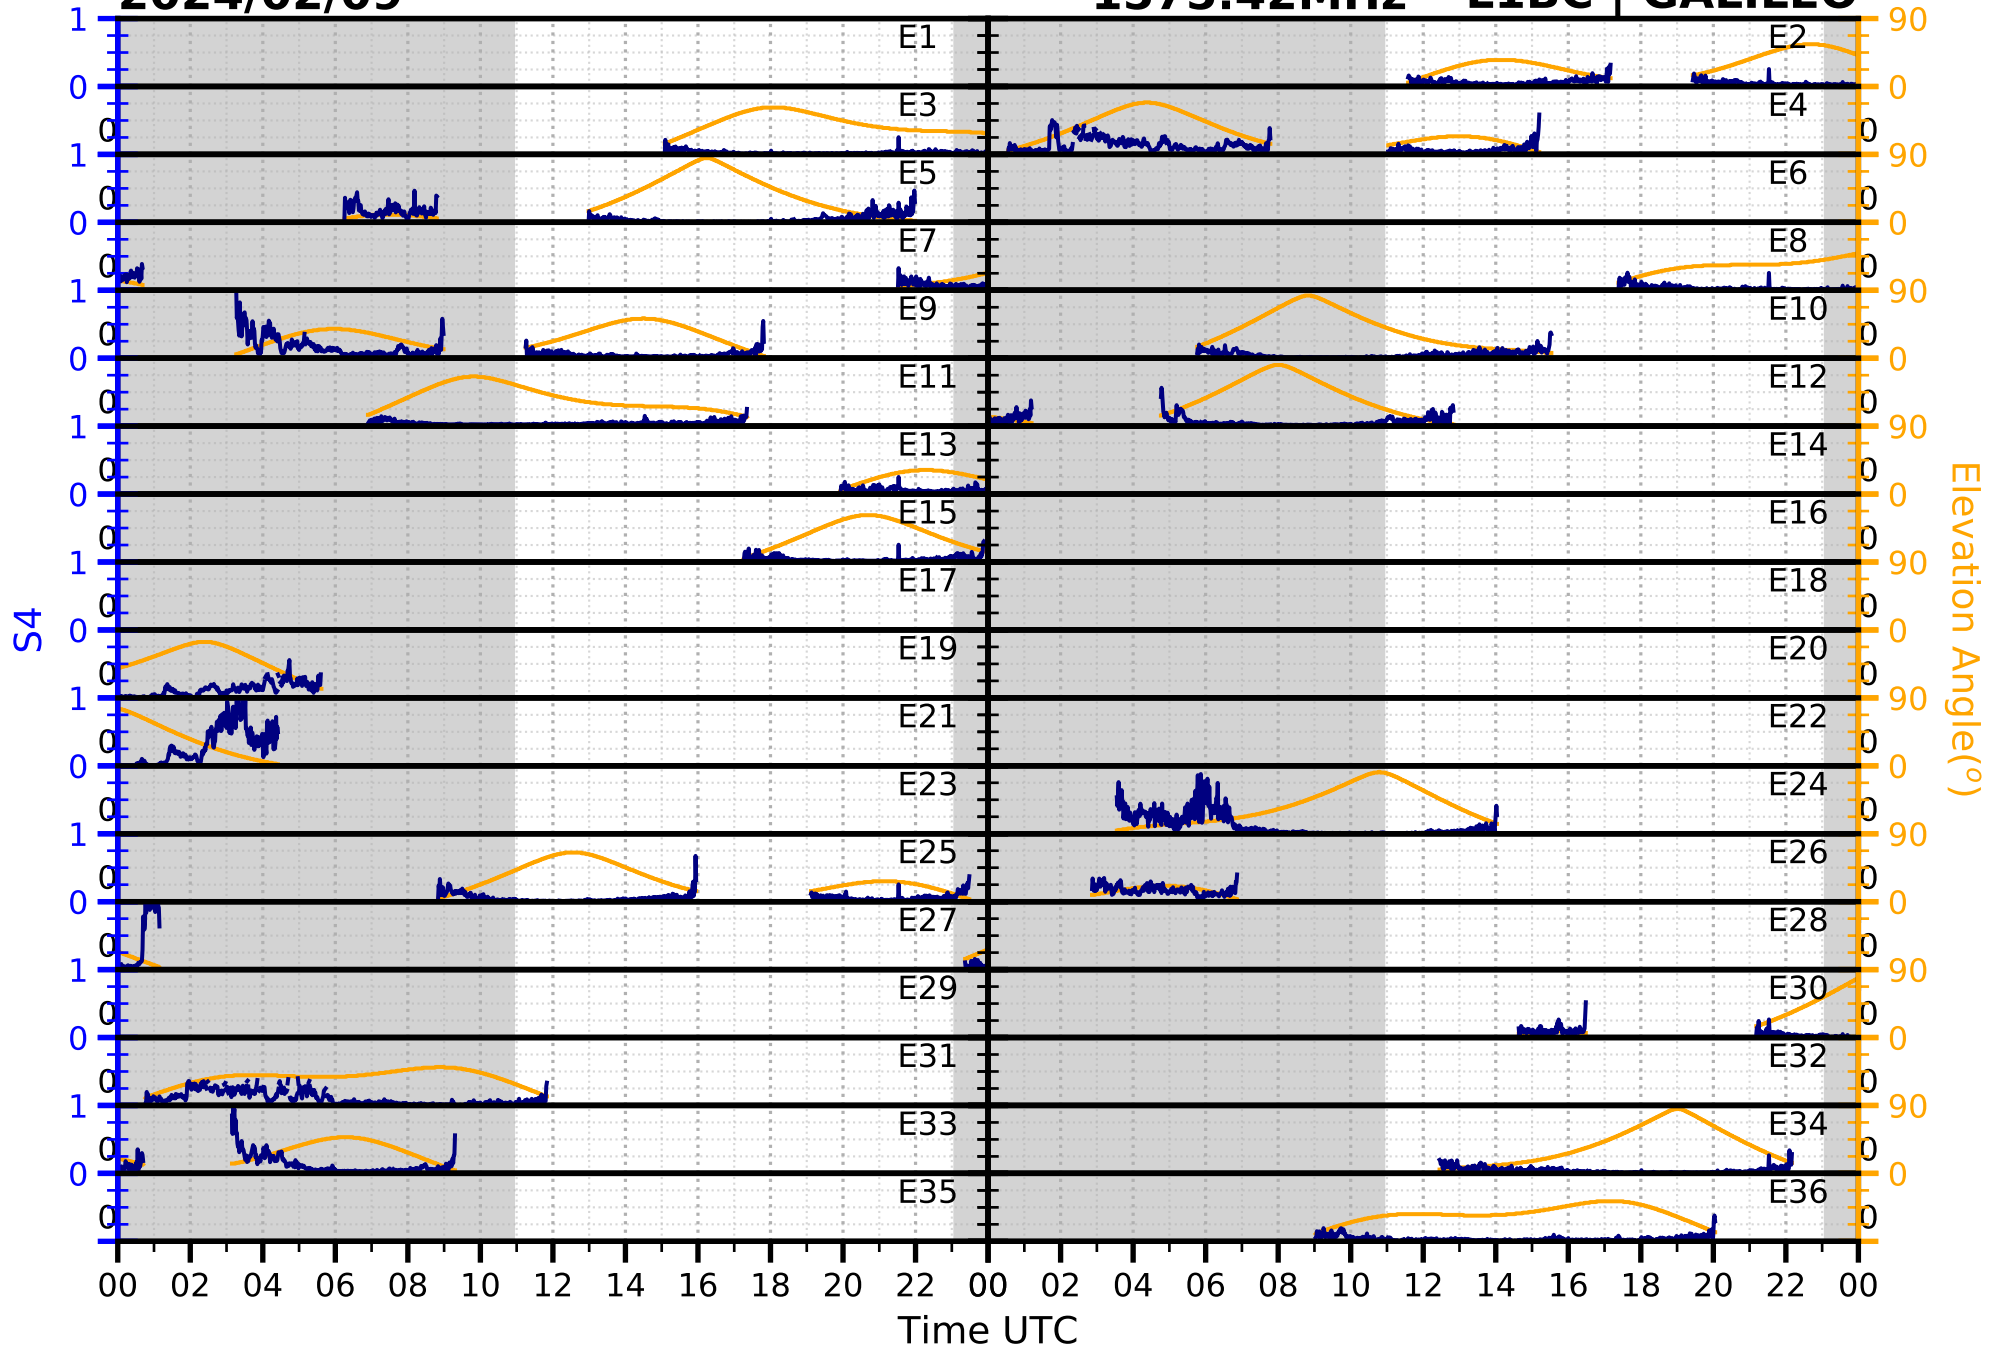

2024/02/09

S4

1575.42MHz

L1CA | GPS

2024/02/09

S4

1575.42MHz

L1BC

GALILEO

2024/02/09

S4

1602MHz

L1CA | GLONASS