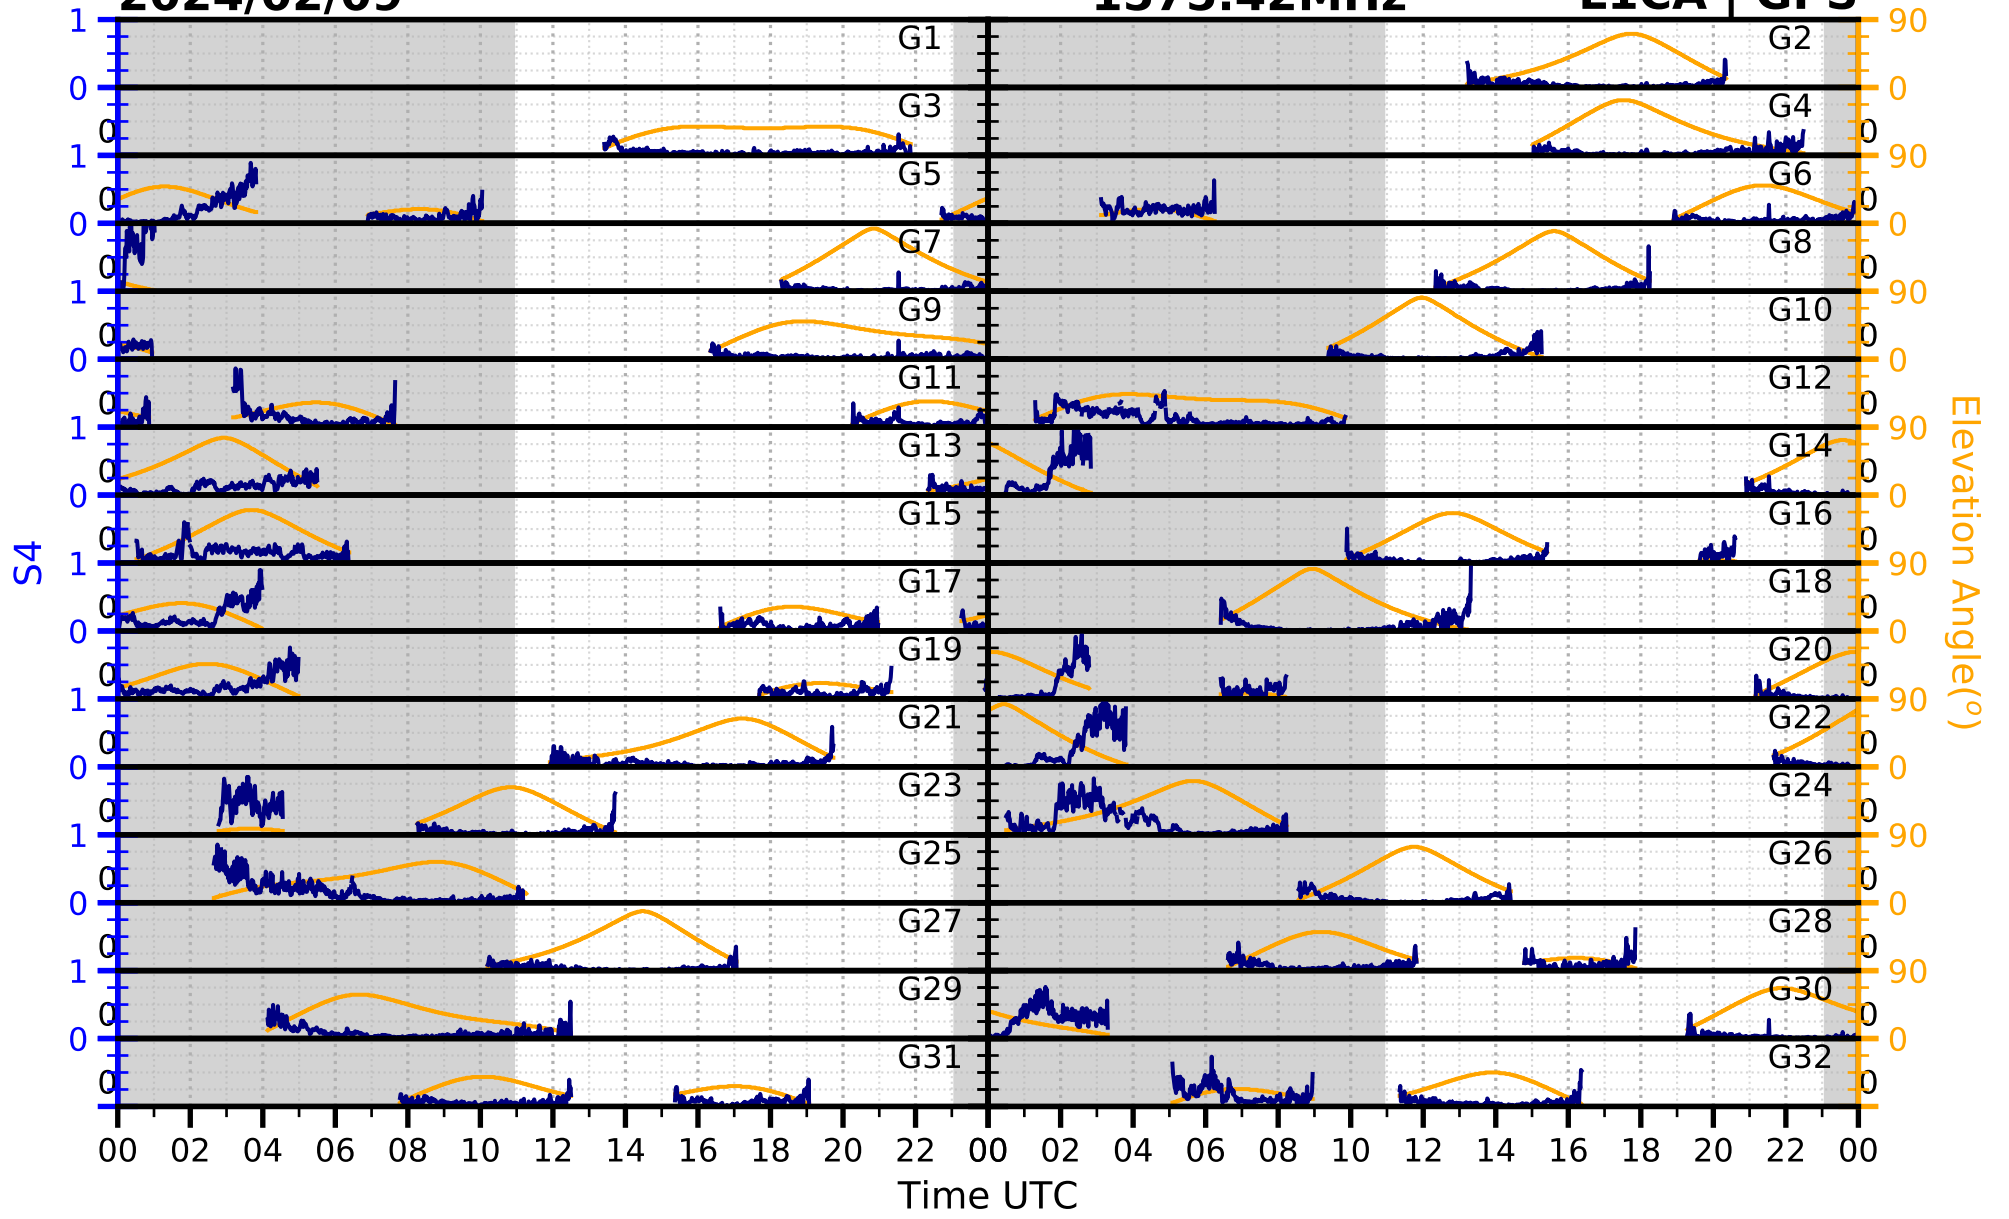

2024/02/09

S4

1575.42MHz

L1CA | GPS

2024/02/09

S4

1575.42MHz

L1BC

GALILEO

2024/02/09

S4

1602MHz

L1CA | GLONASS