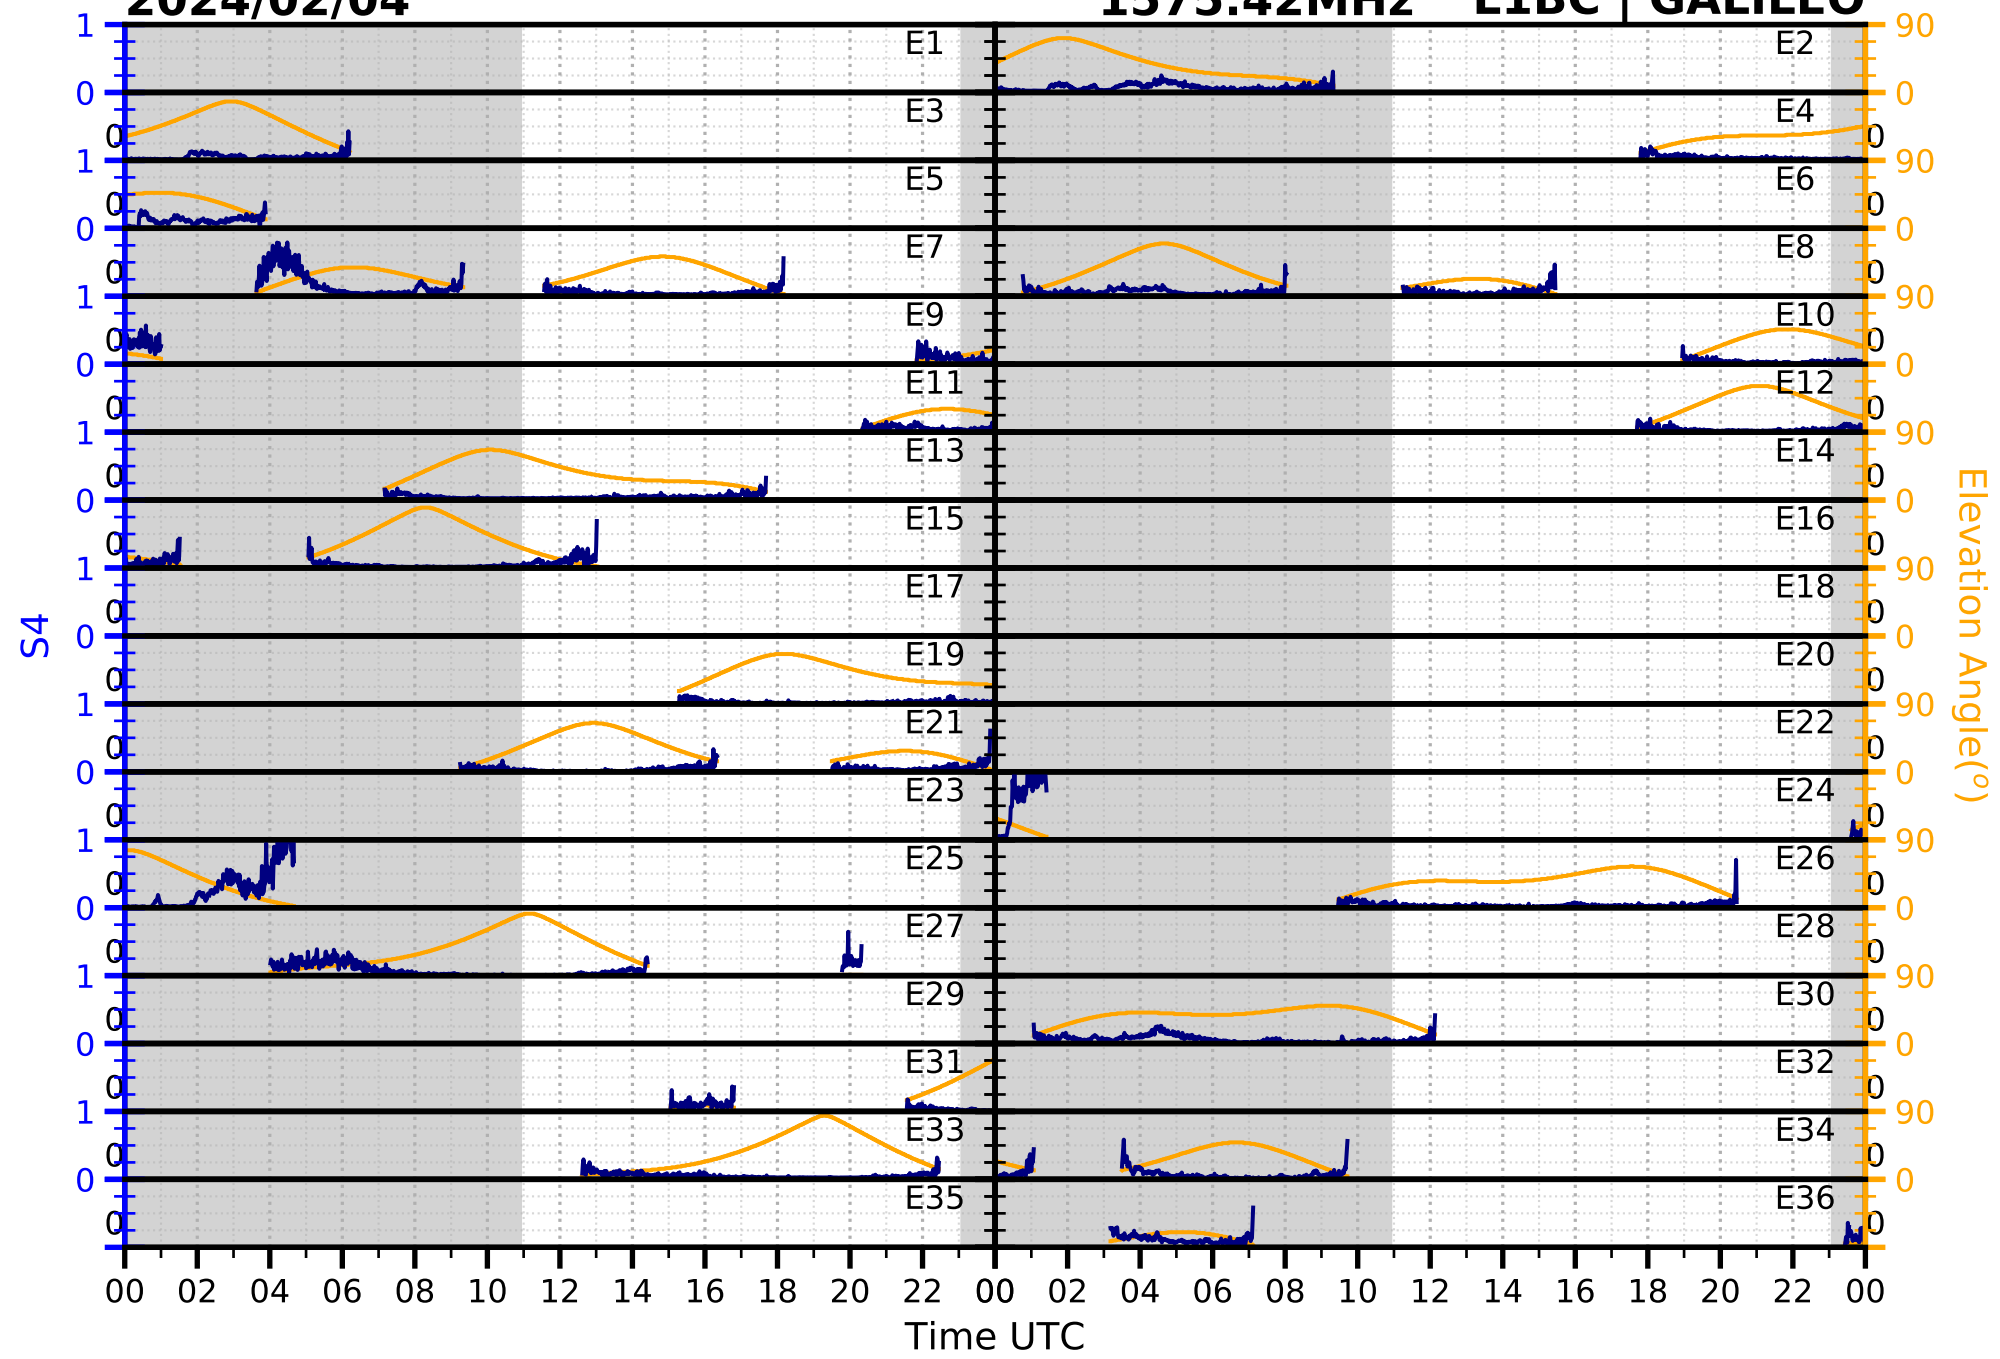

2024/02/04

S4 1575.42MHz L1BC | GALILEO

2024/02/04

S4

1602MHz

L1CA | GLONASS