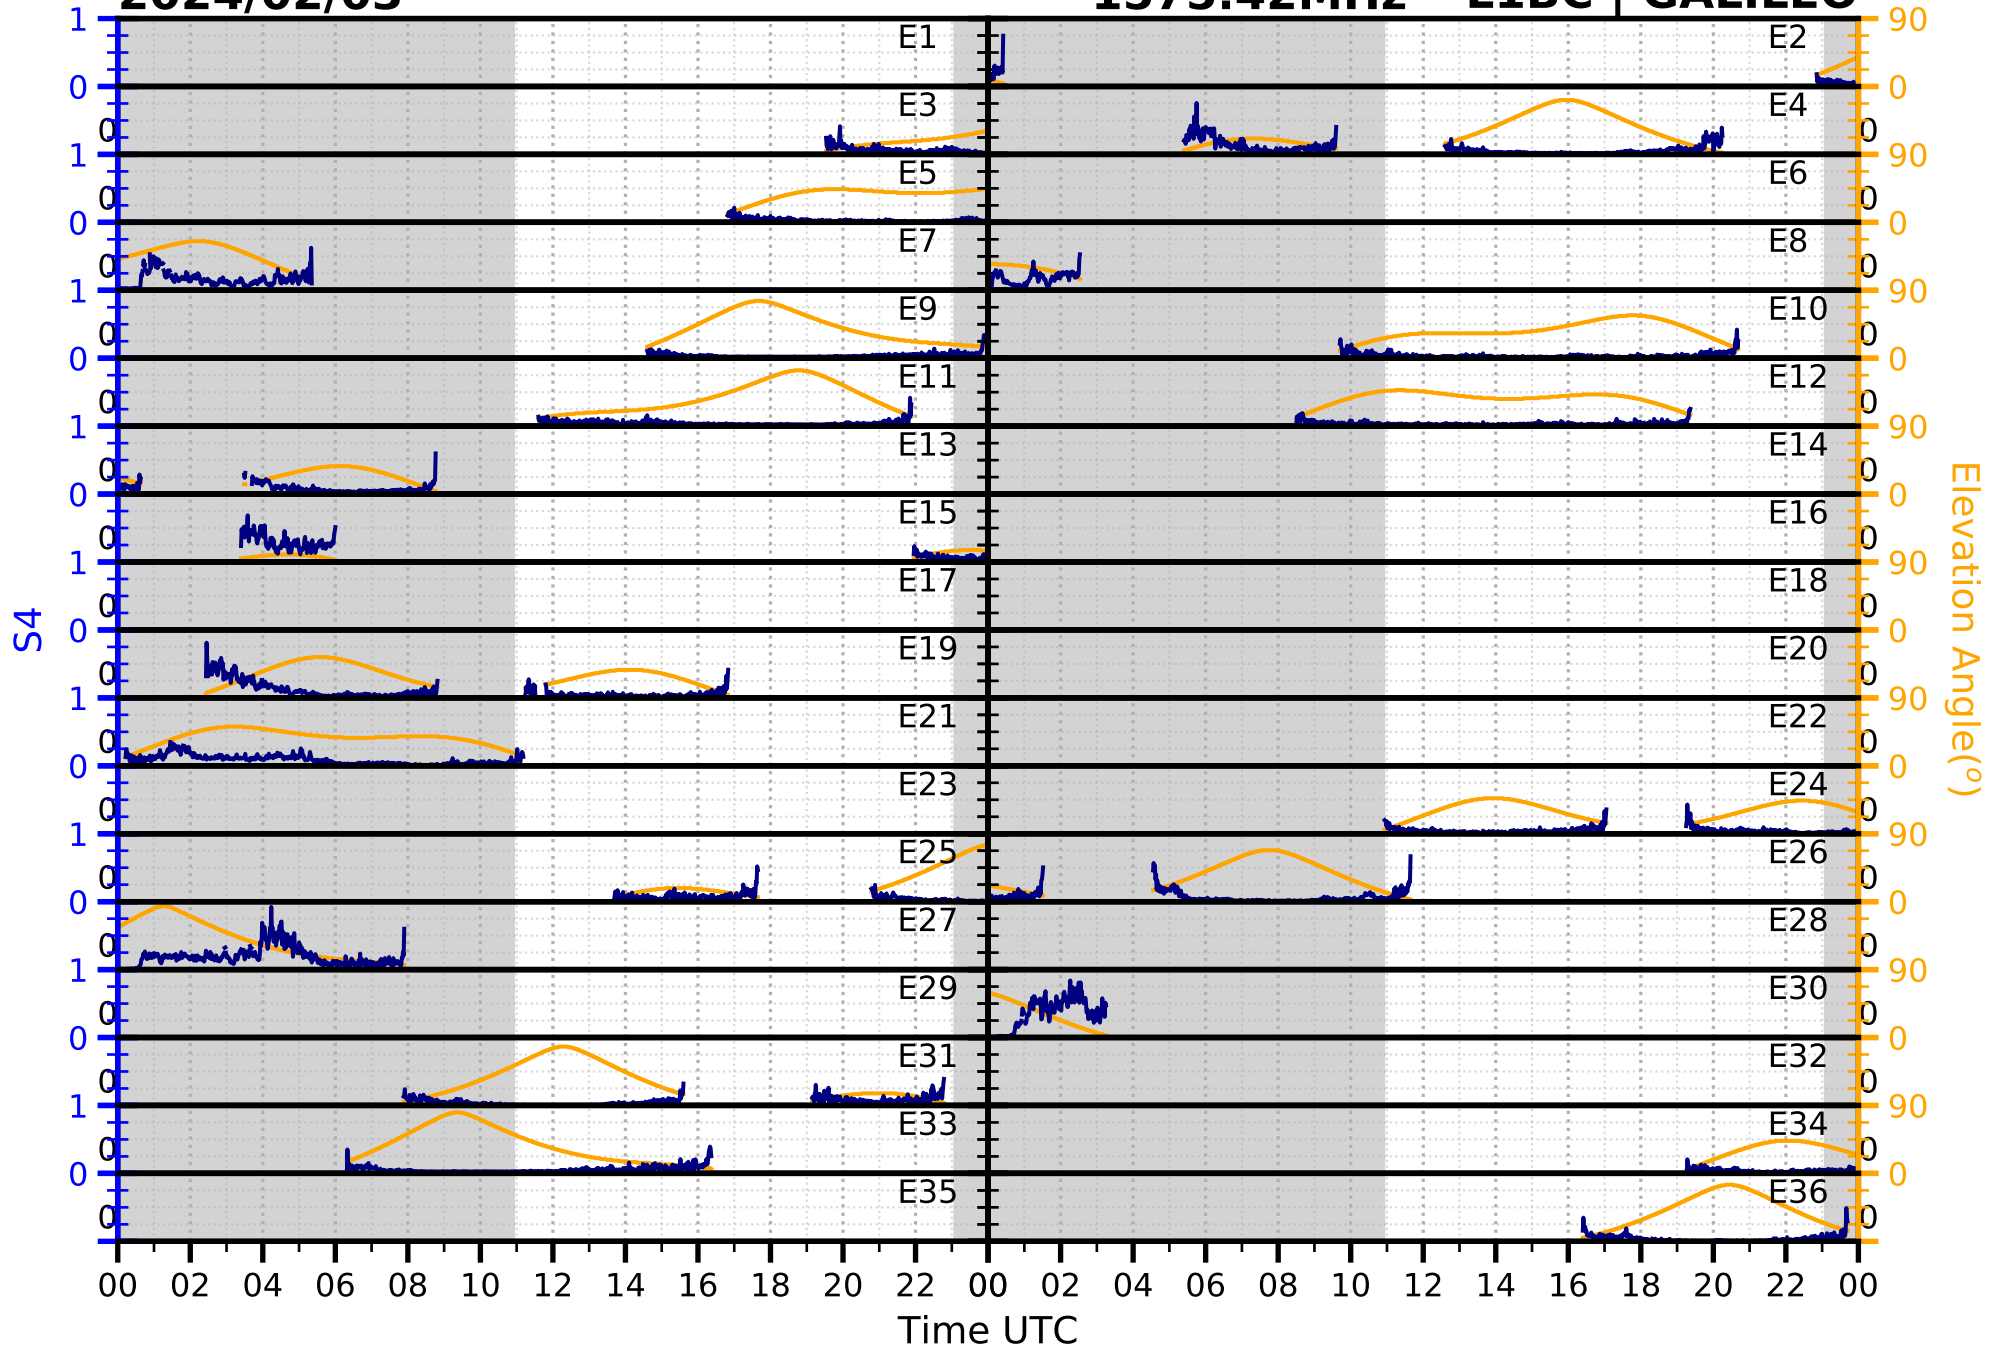

2024/02/03

S4

1575.42MHz

L1CA | GPS

2024/02/03

S4

1575.42MHz

L1BC | GALILEO

2024/02/03

S4

1602MHz

L1CA | GLONASS