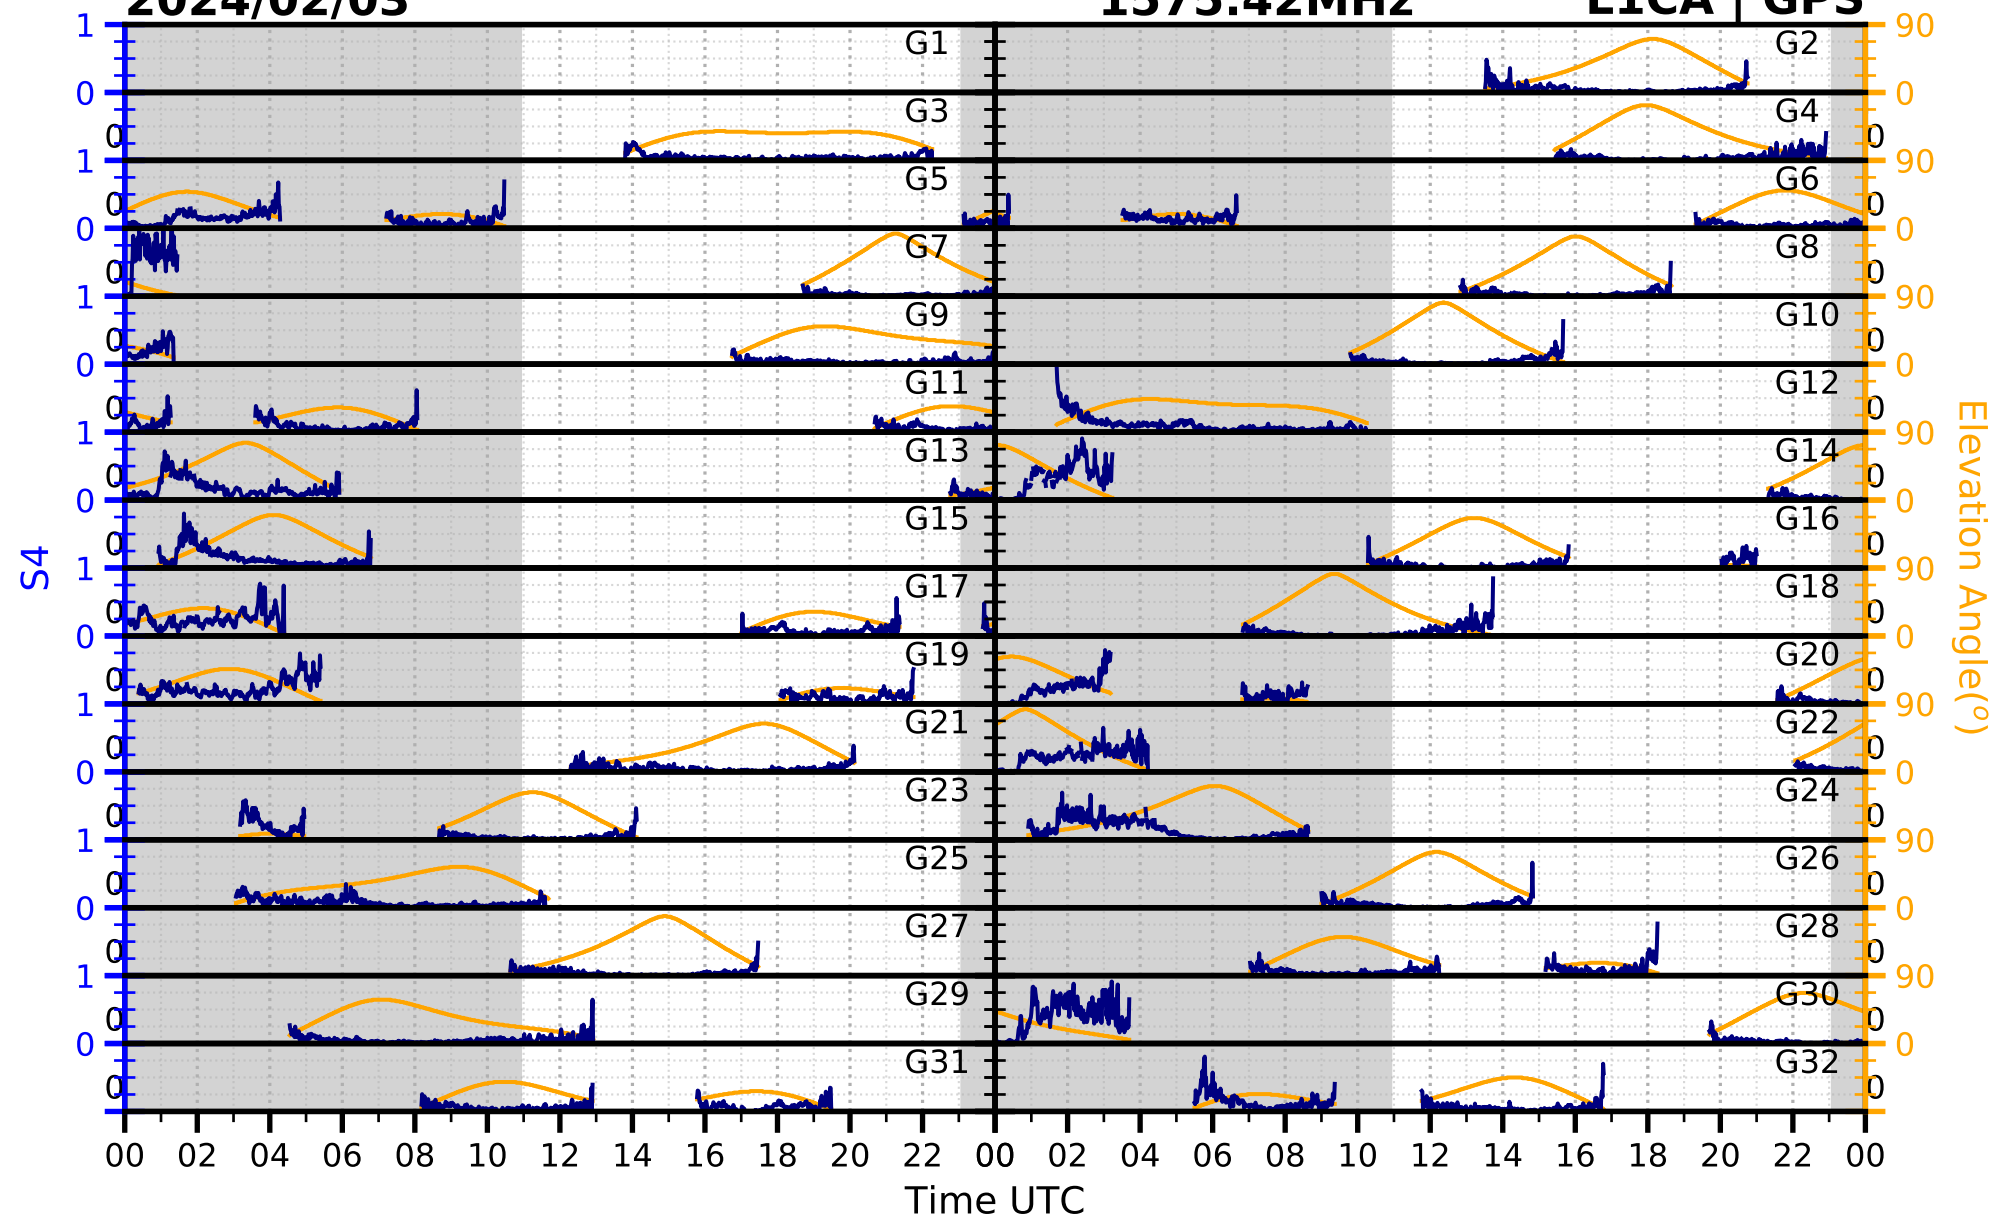

2024/02/03

S4

1575.42MHz

L1CA | GPS

2024/02/03

S4

1575.42MHz

L1BC | GALILEO

2024/02/03

S4

1602MHz

L1CA | GLONASS