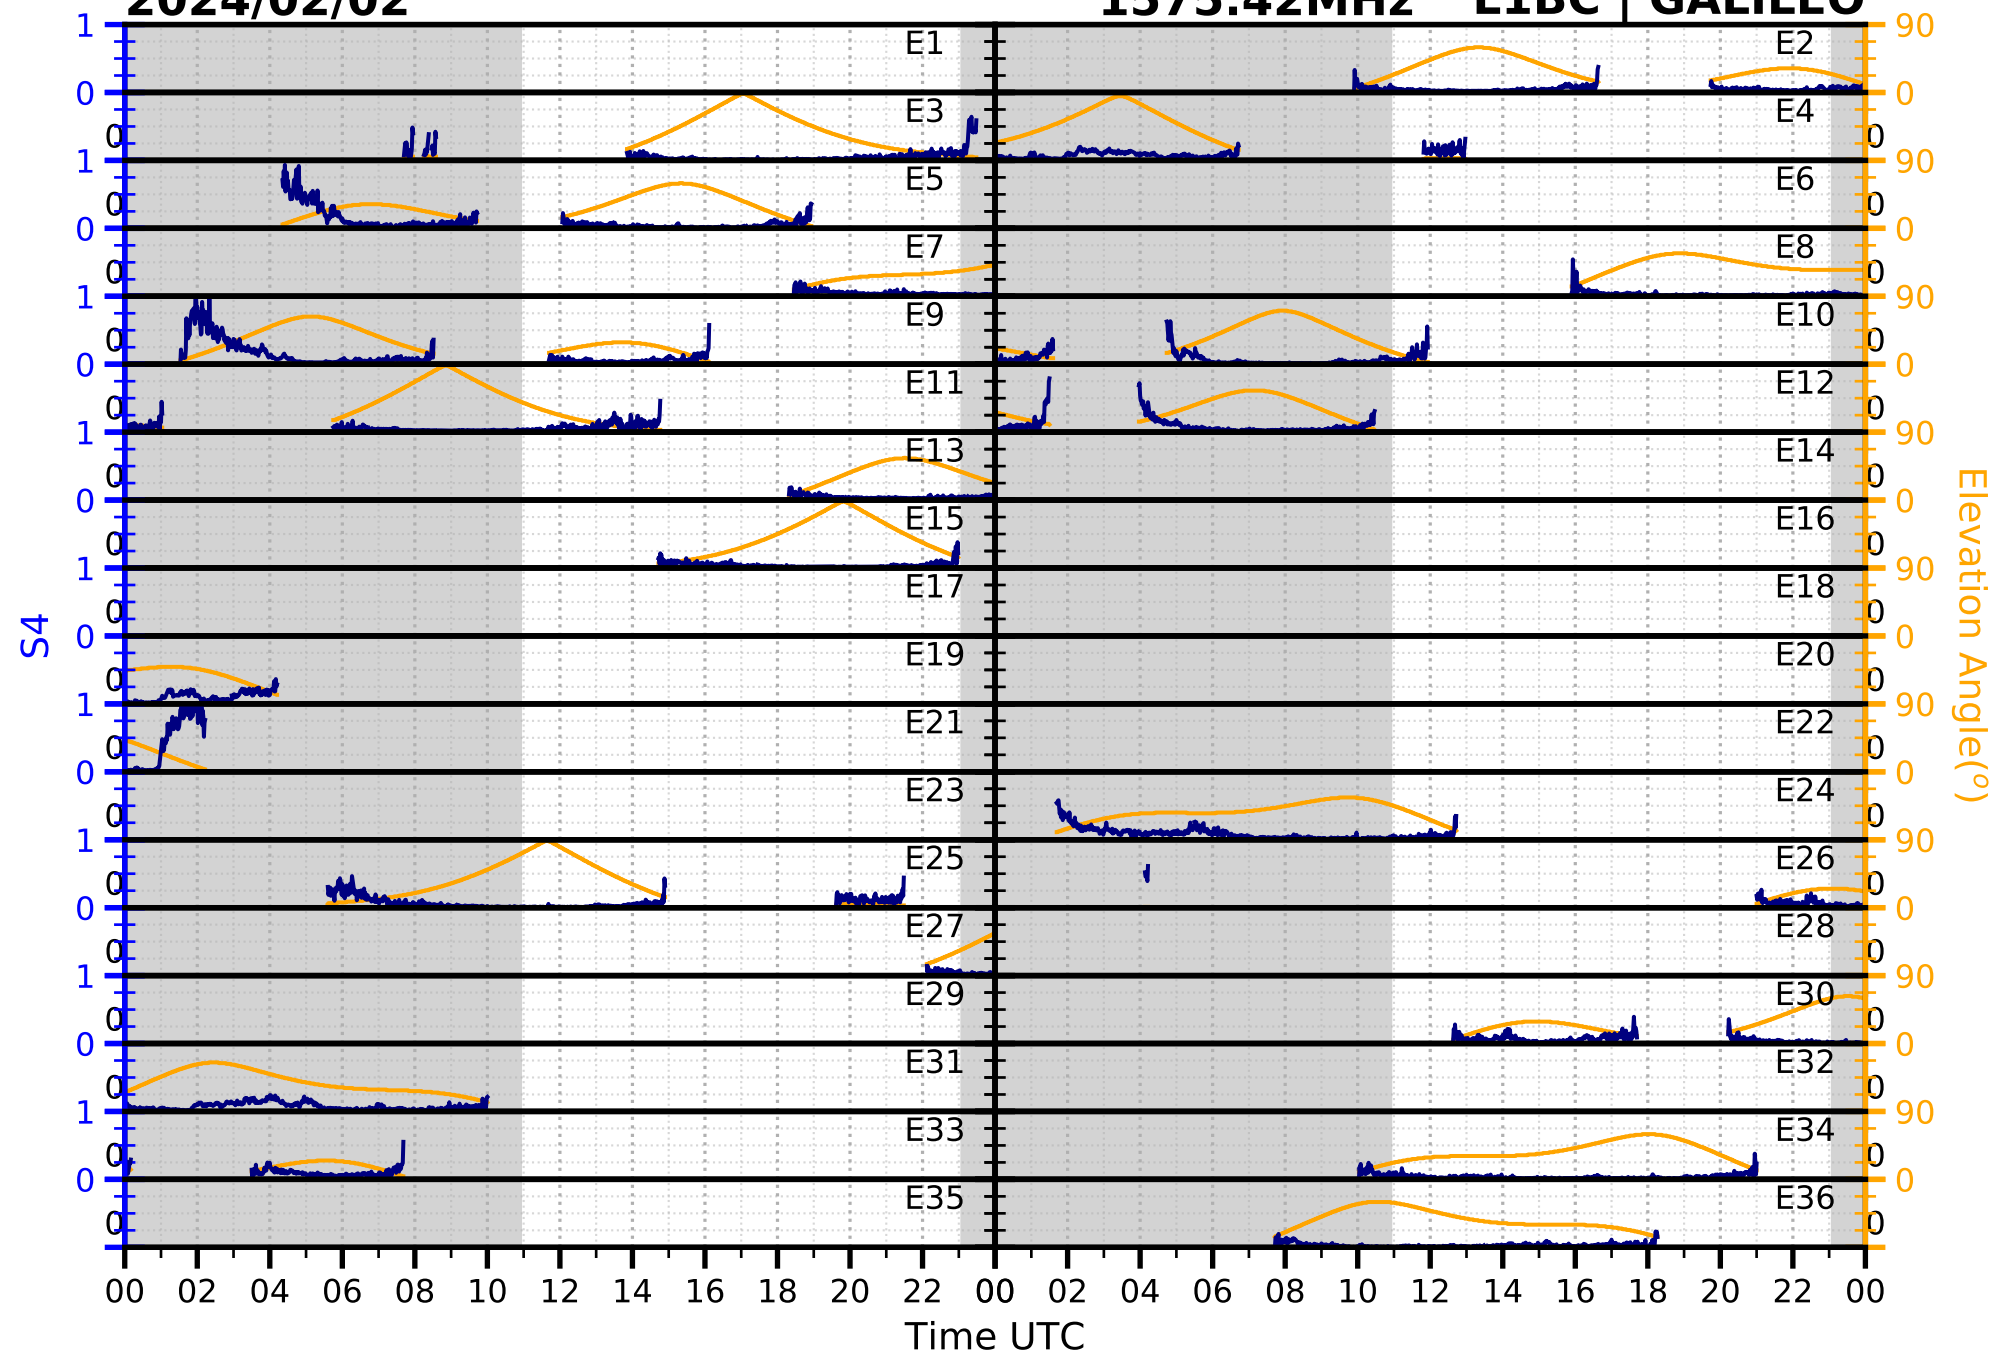

2024/02/02

S4

1575.42MHz

L1CA | GPS

2024/02/02

S4 1575.42MHz L1BC | GALILEO

2024/02/02

S4

1602MHz

L1CA | GLONASS