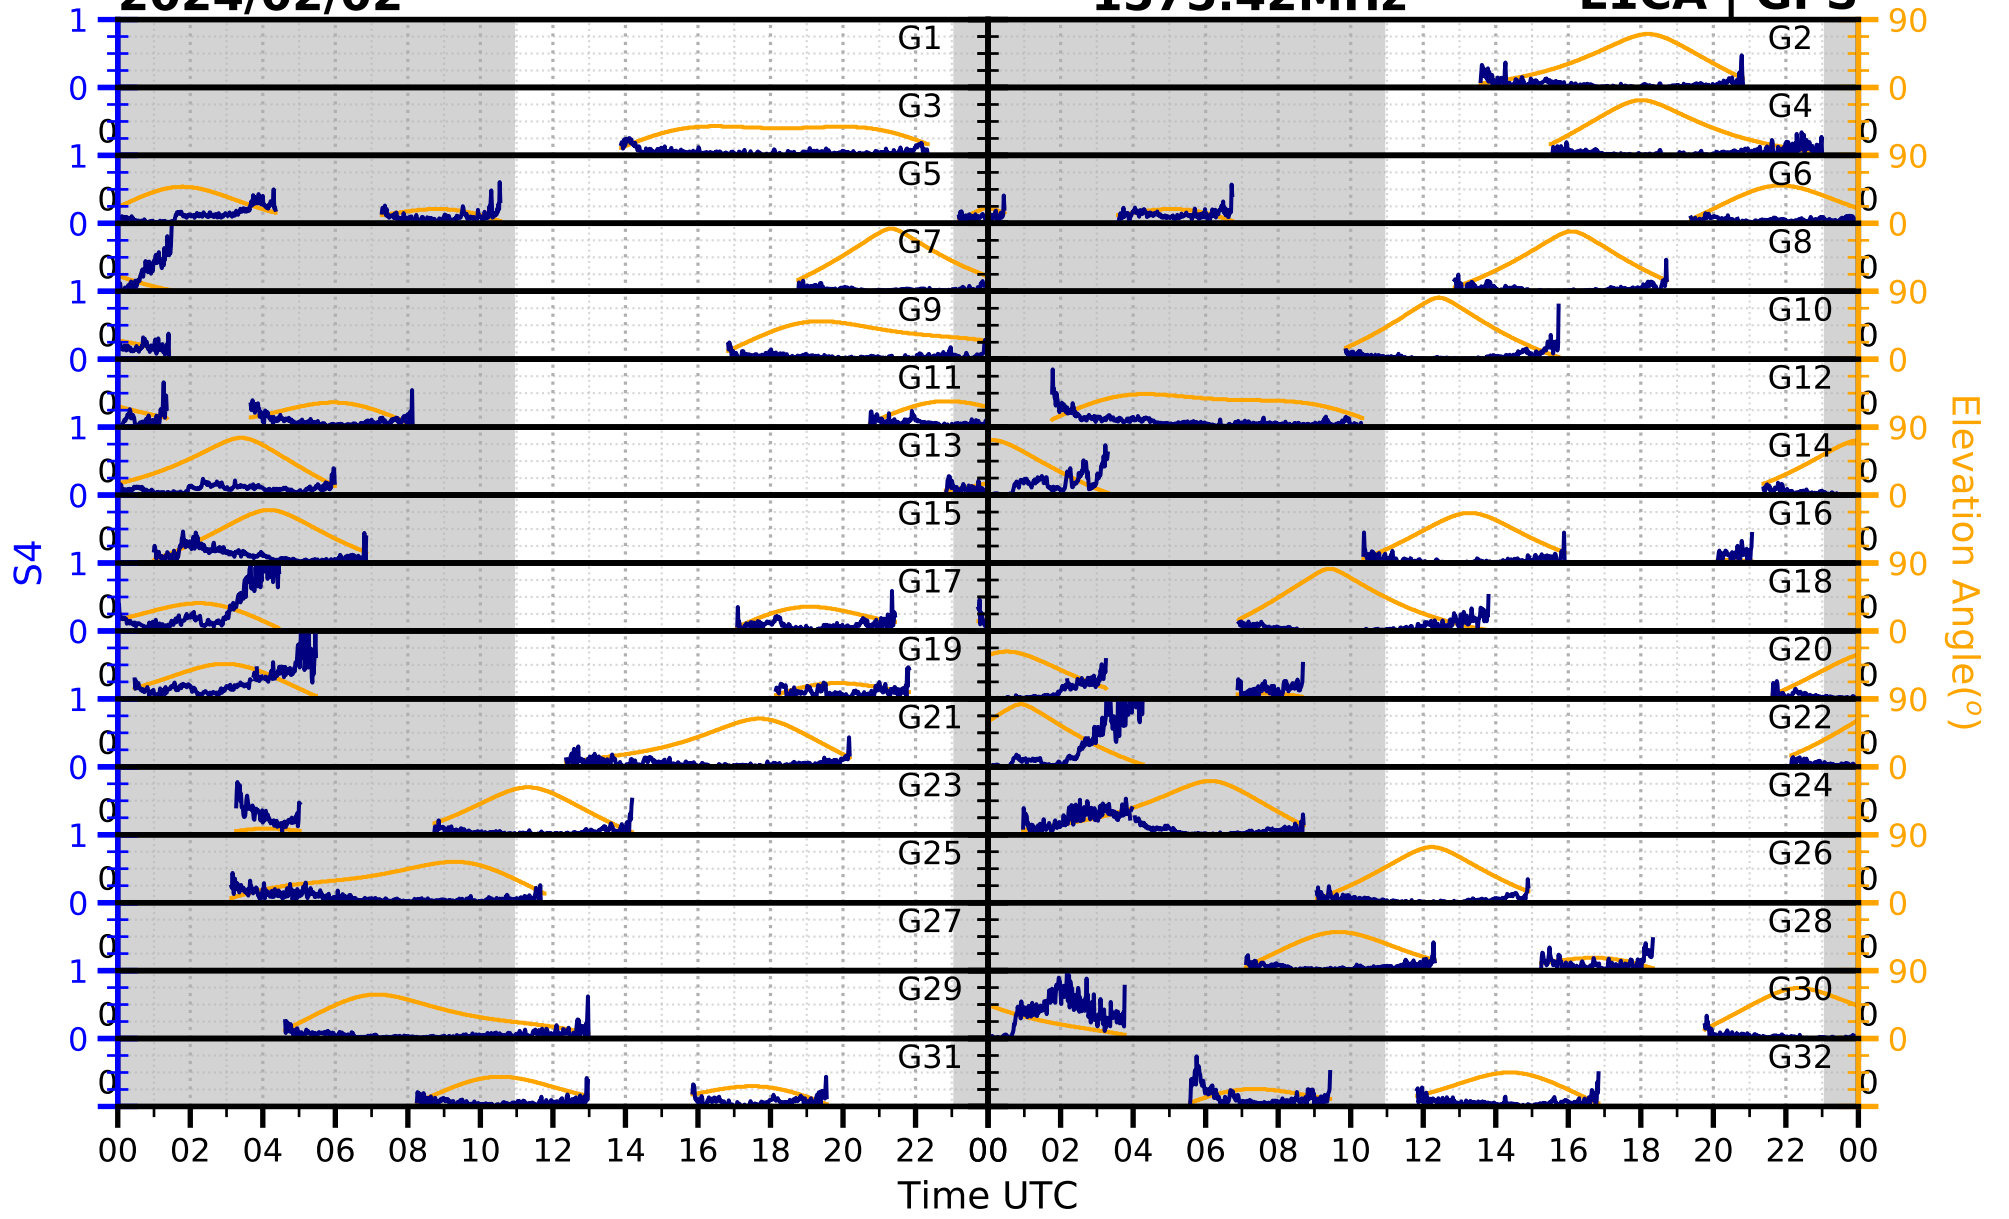

2024/02/02

S4

1575.42MHz

L1CA | GPS

2024/02/02

S4 1575.42MHz L1BC | GALILEO

2024/02/02

S4

1602MHz

L1CA | GLONASS