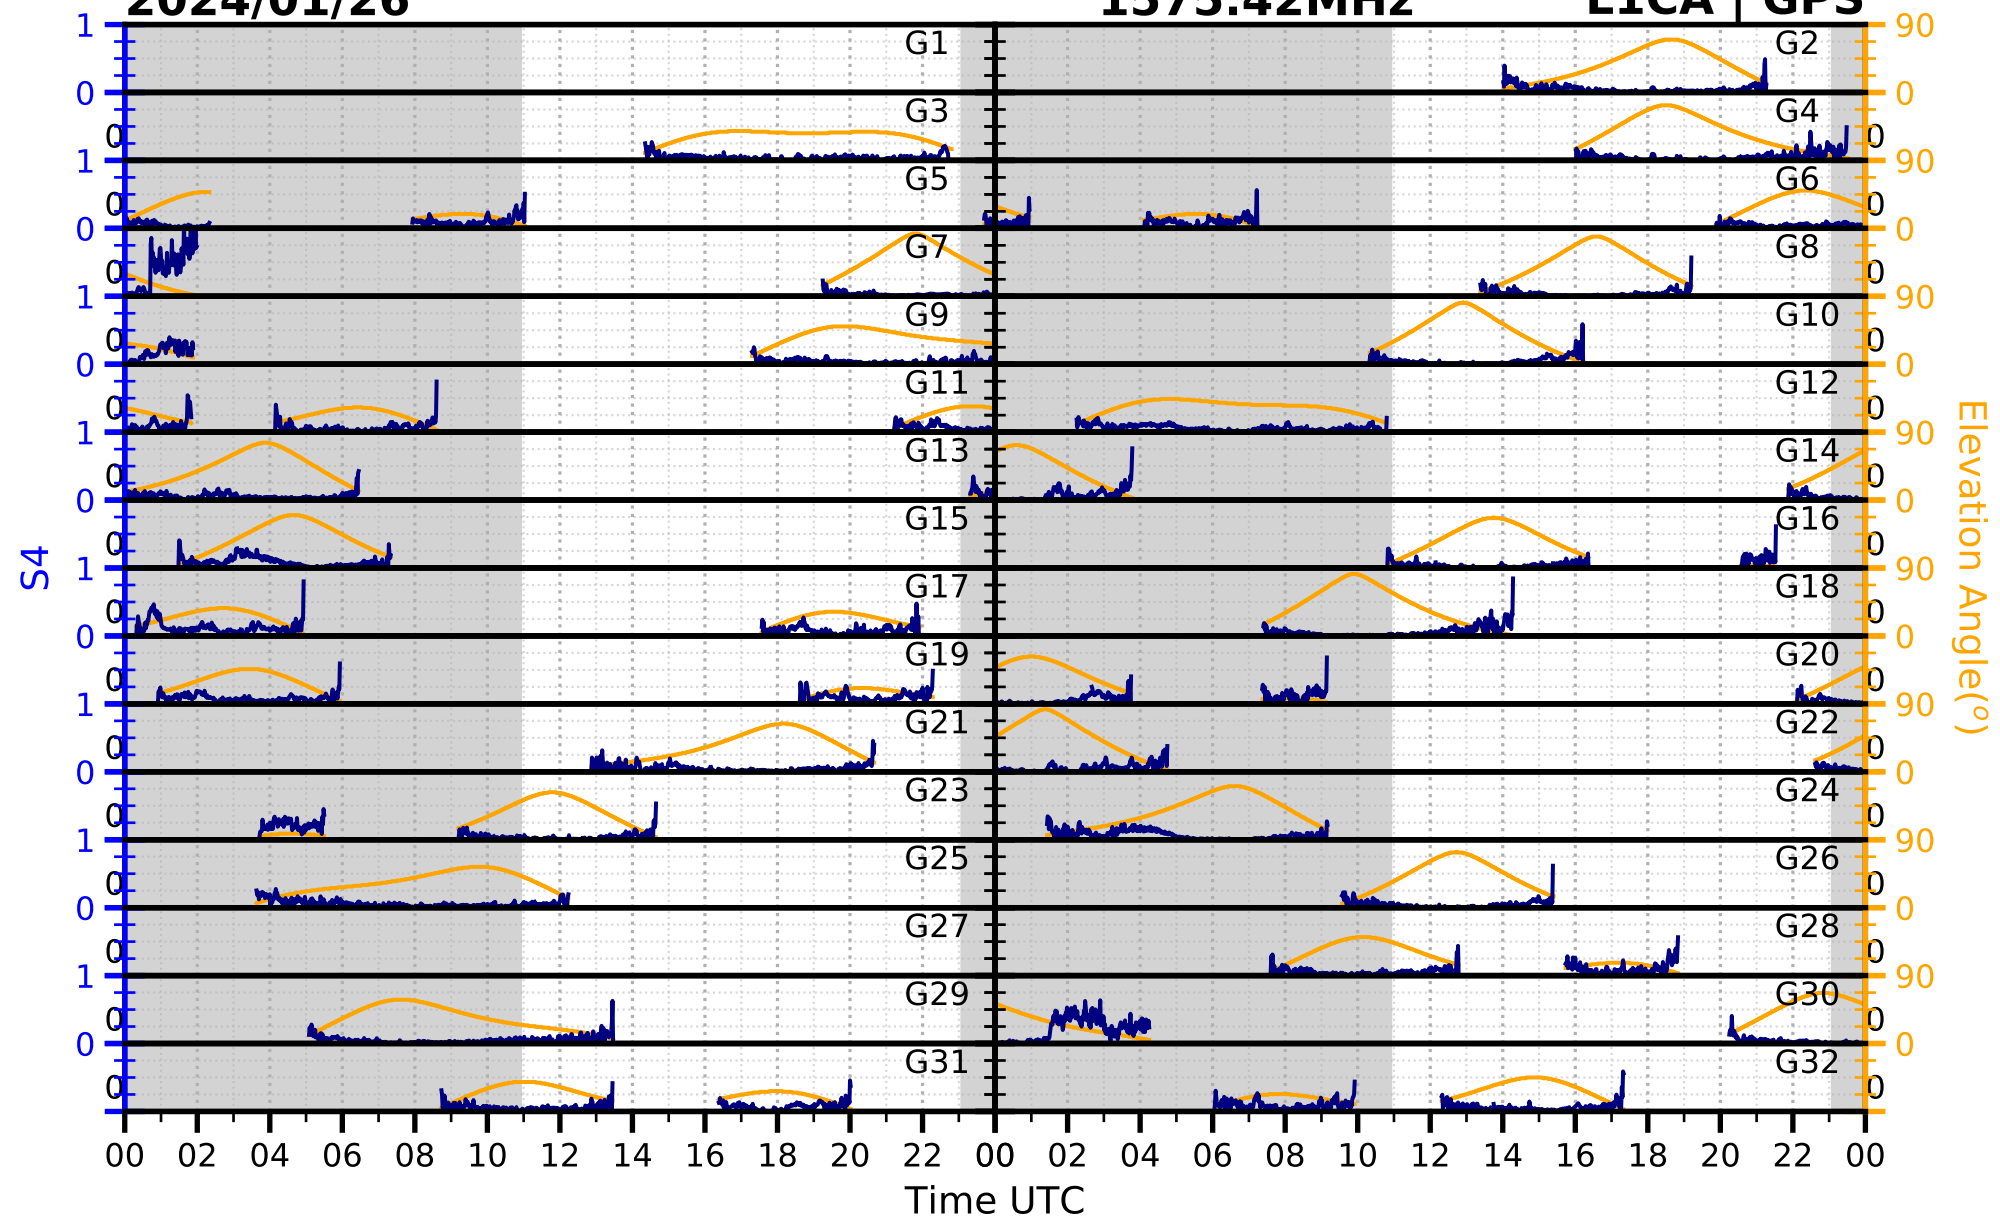

2024/01/26

S4

1575.42MHz

L1CA | GPS

2024/01/26

S4

1575.42MHz

L1BC

GALILEO

2024/01/26

S4

1602MHz

L1CA | GLONASS