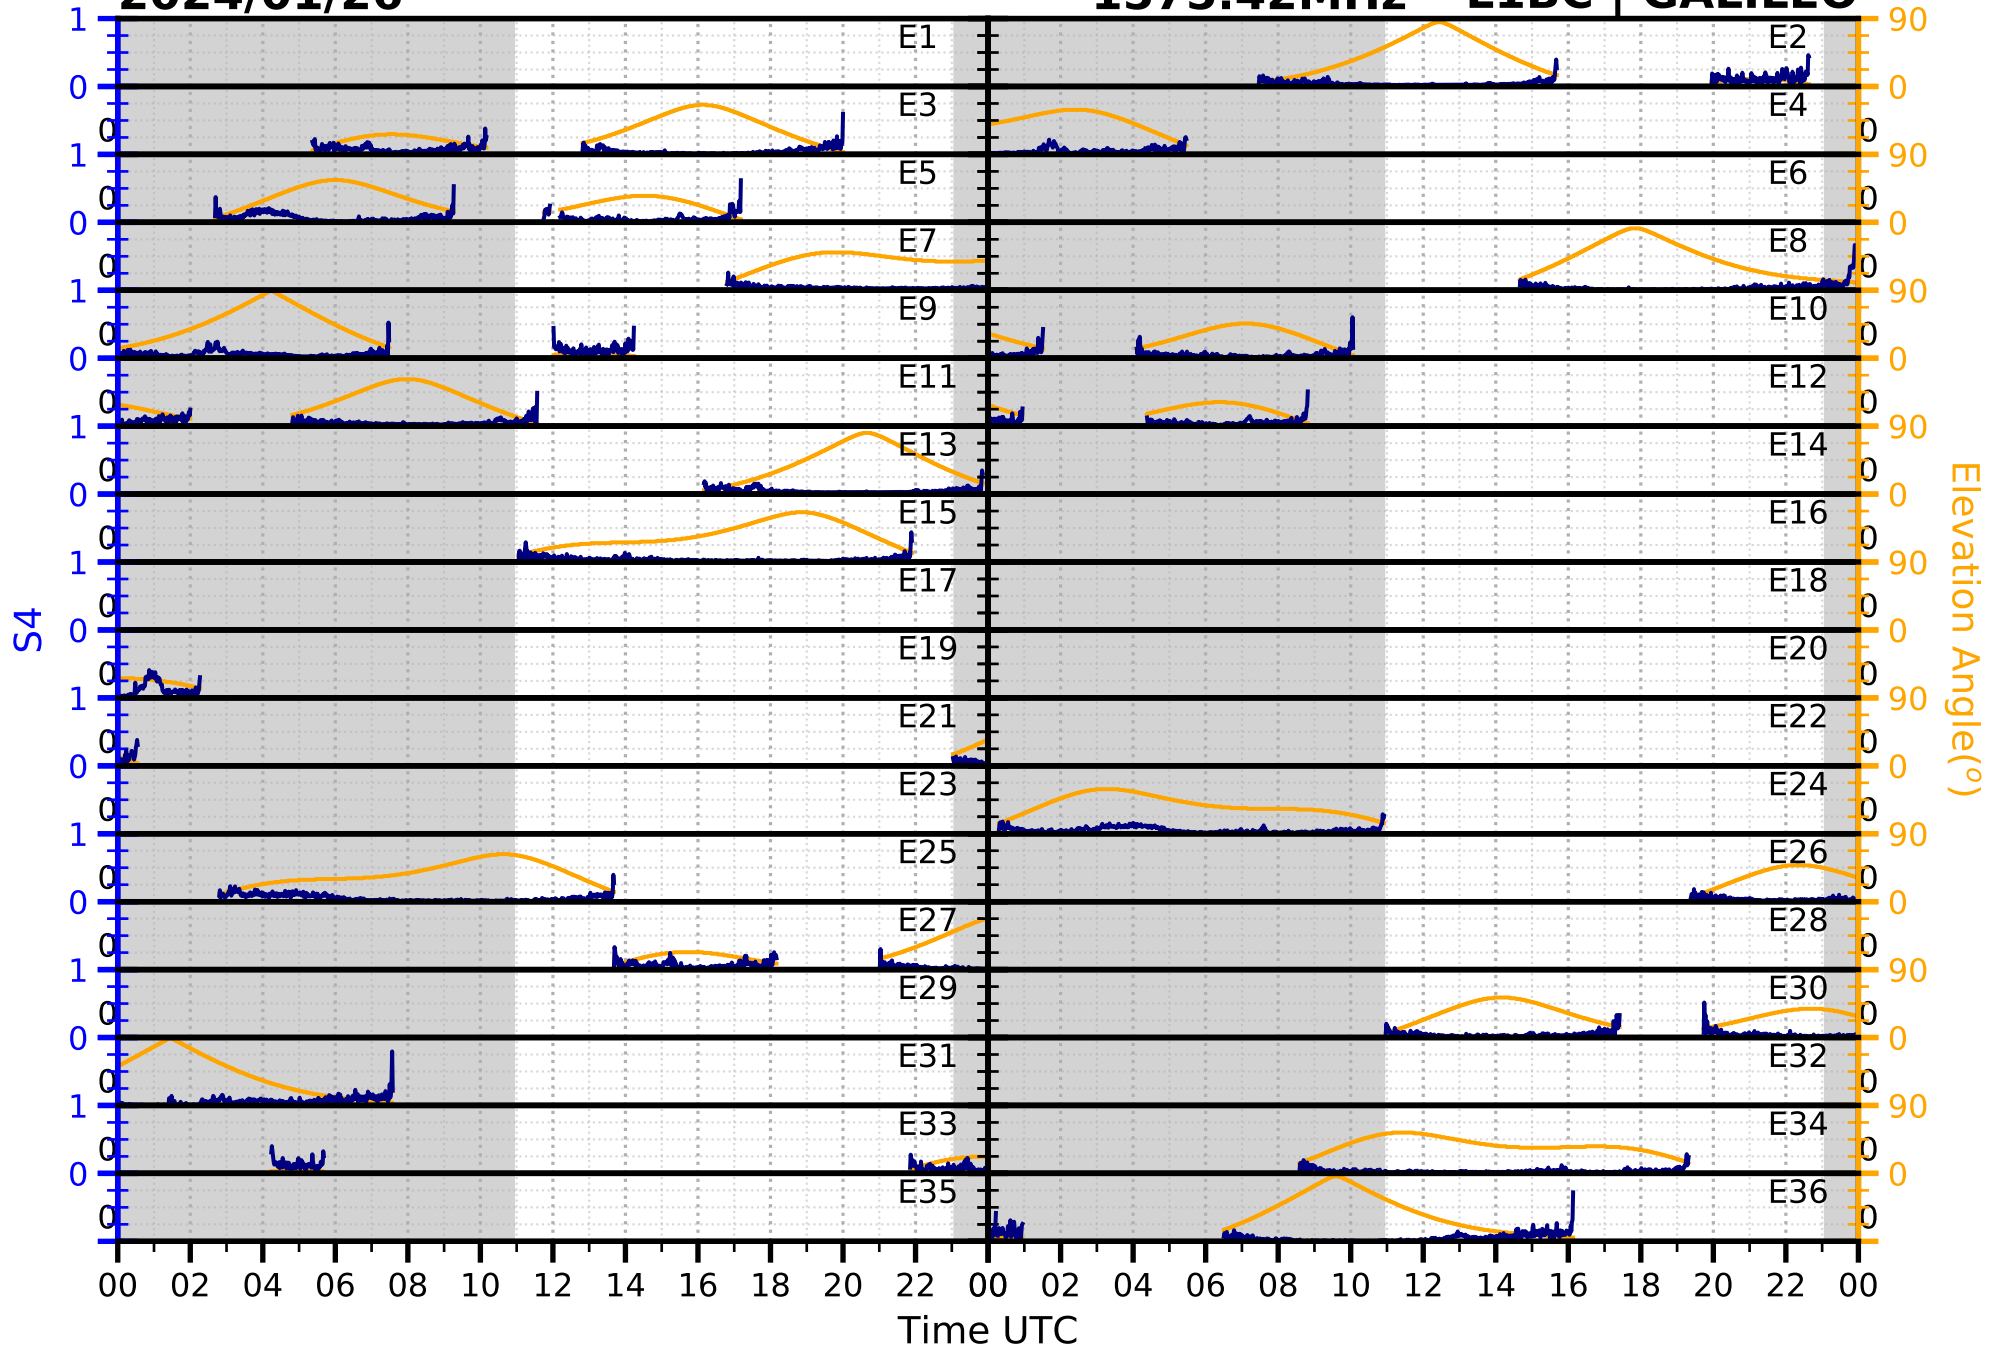

2024/01/26

S4

1575.42MHz

L1CA | GPS

2024/01/26

S4

1575.42MHz

L1BC

GALILEO

2024/01/26

S4

1602MHz

L1CA | GLONASS