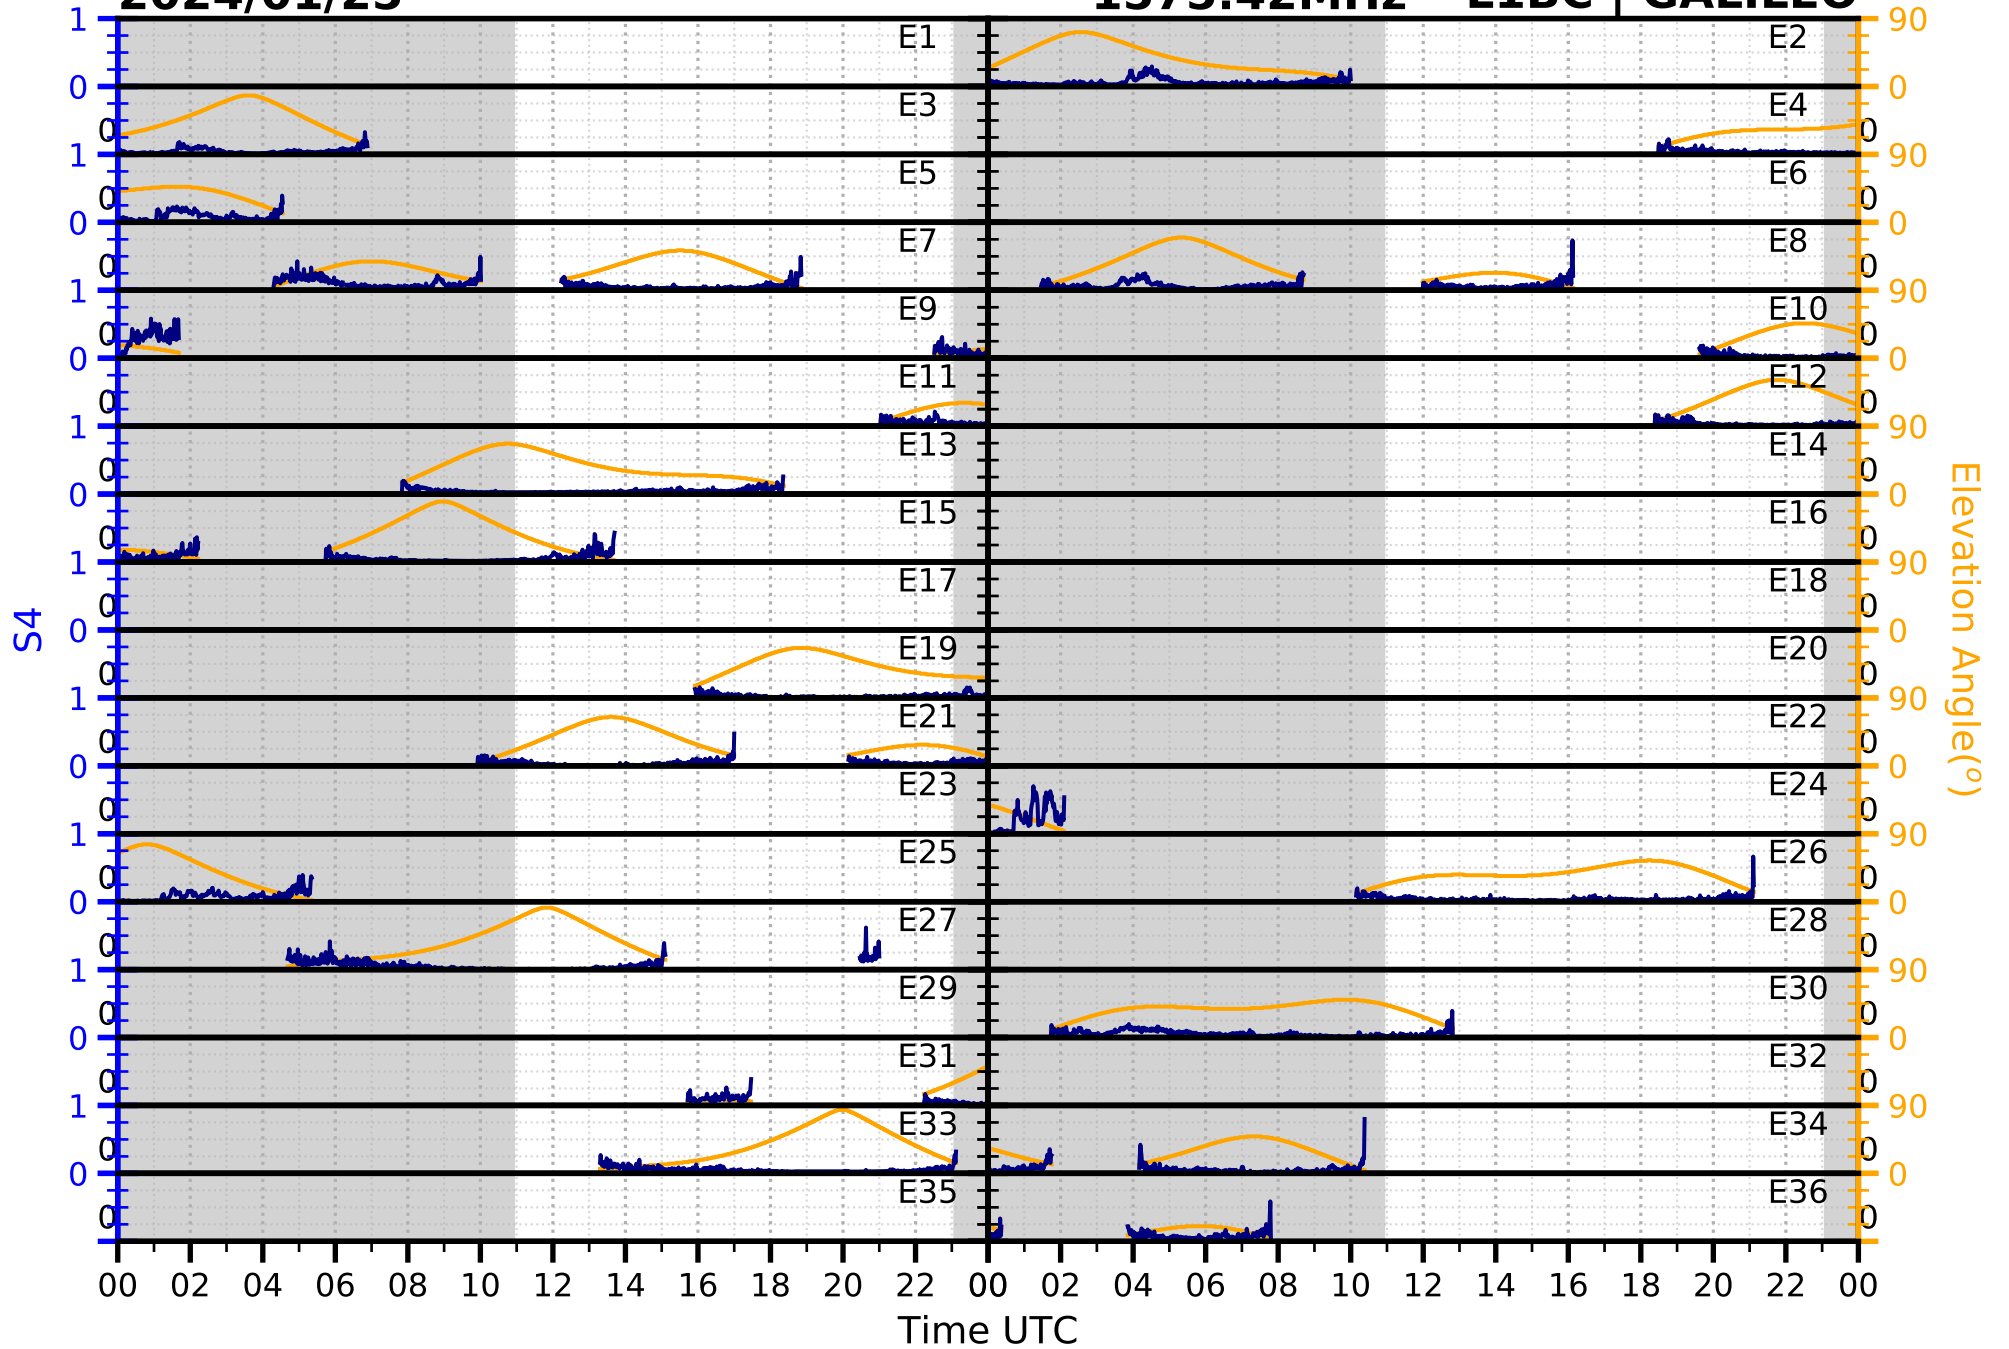

2024/01/25

S4

1575.42MHz

L1CA | GPS

2024/01/25

S4

1575.42MHz

L1BC | GALILEO

2024/01/25

S4

1602MHz

L1CA | GLONASS