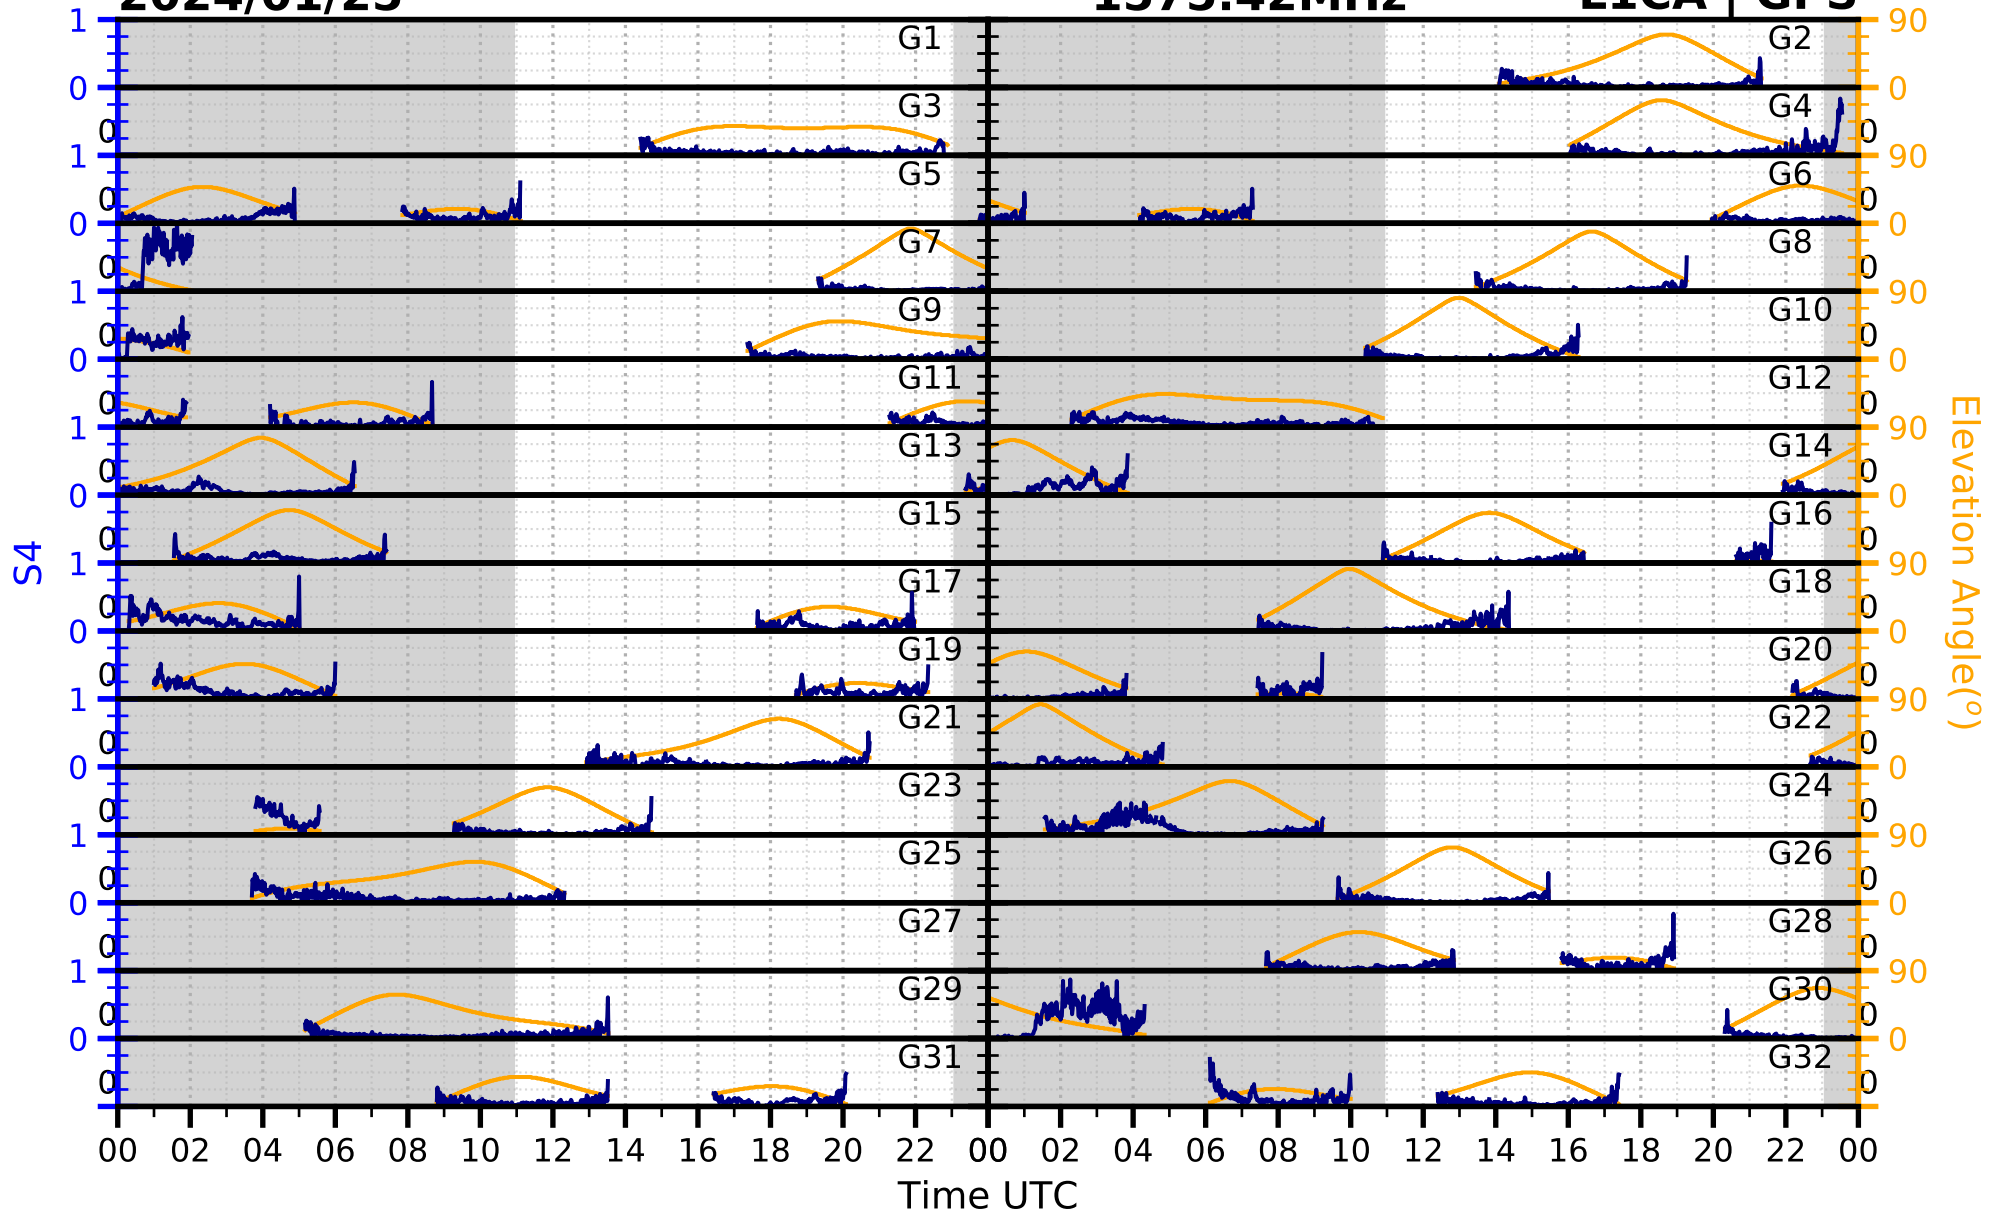

2024/01/25

S4

1575.42MHz

L1CA | GPS

2024/01/25

S4

1575.42MHz

L1BC | GALILEO

2024/01/25

S4

1602MHz

L1CA | GLONASS