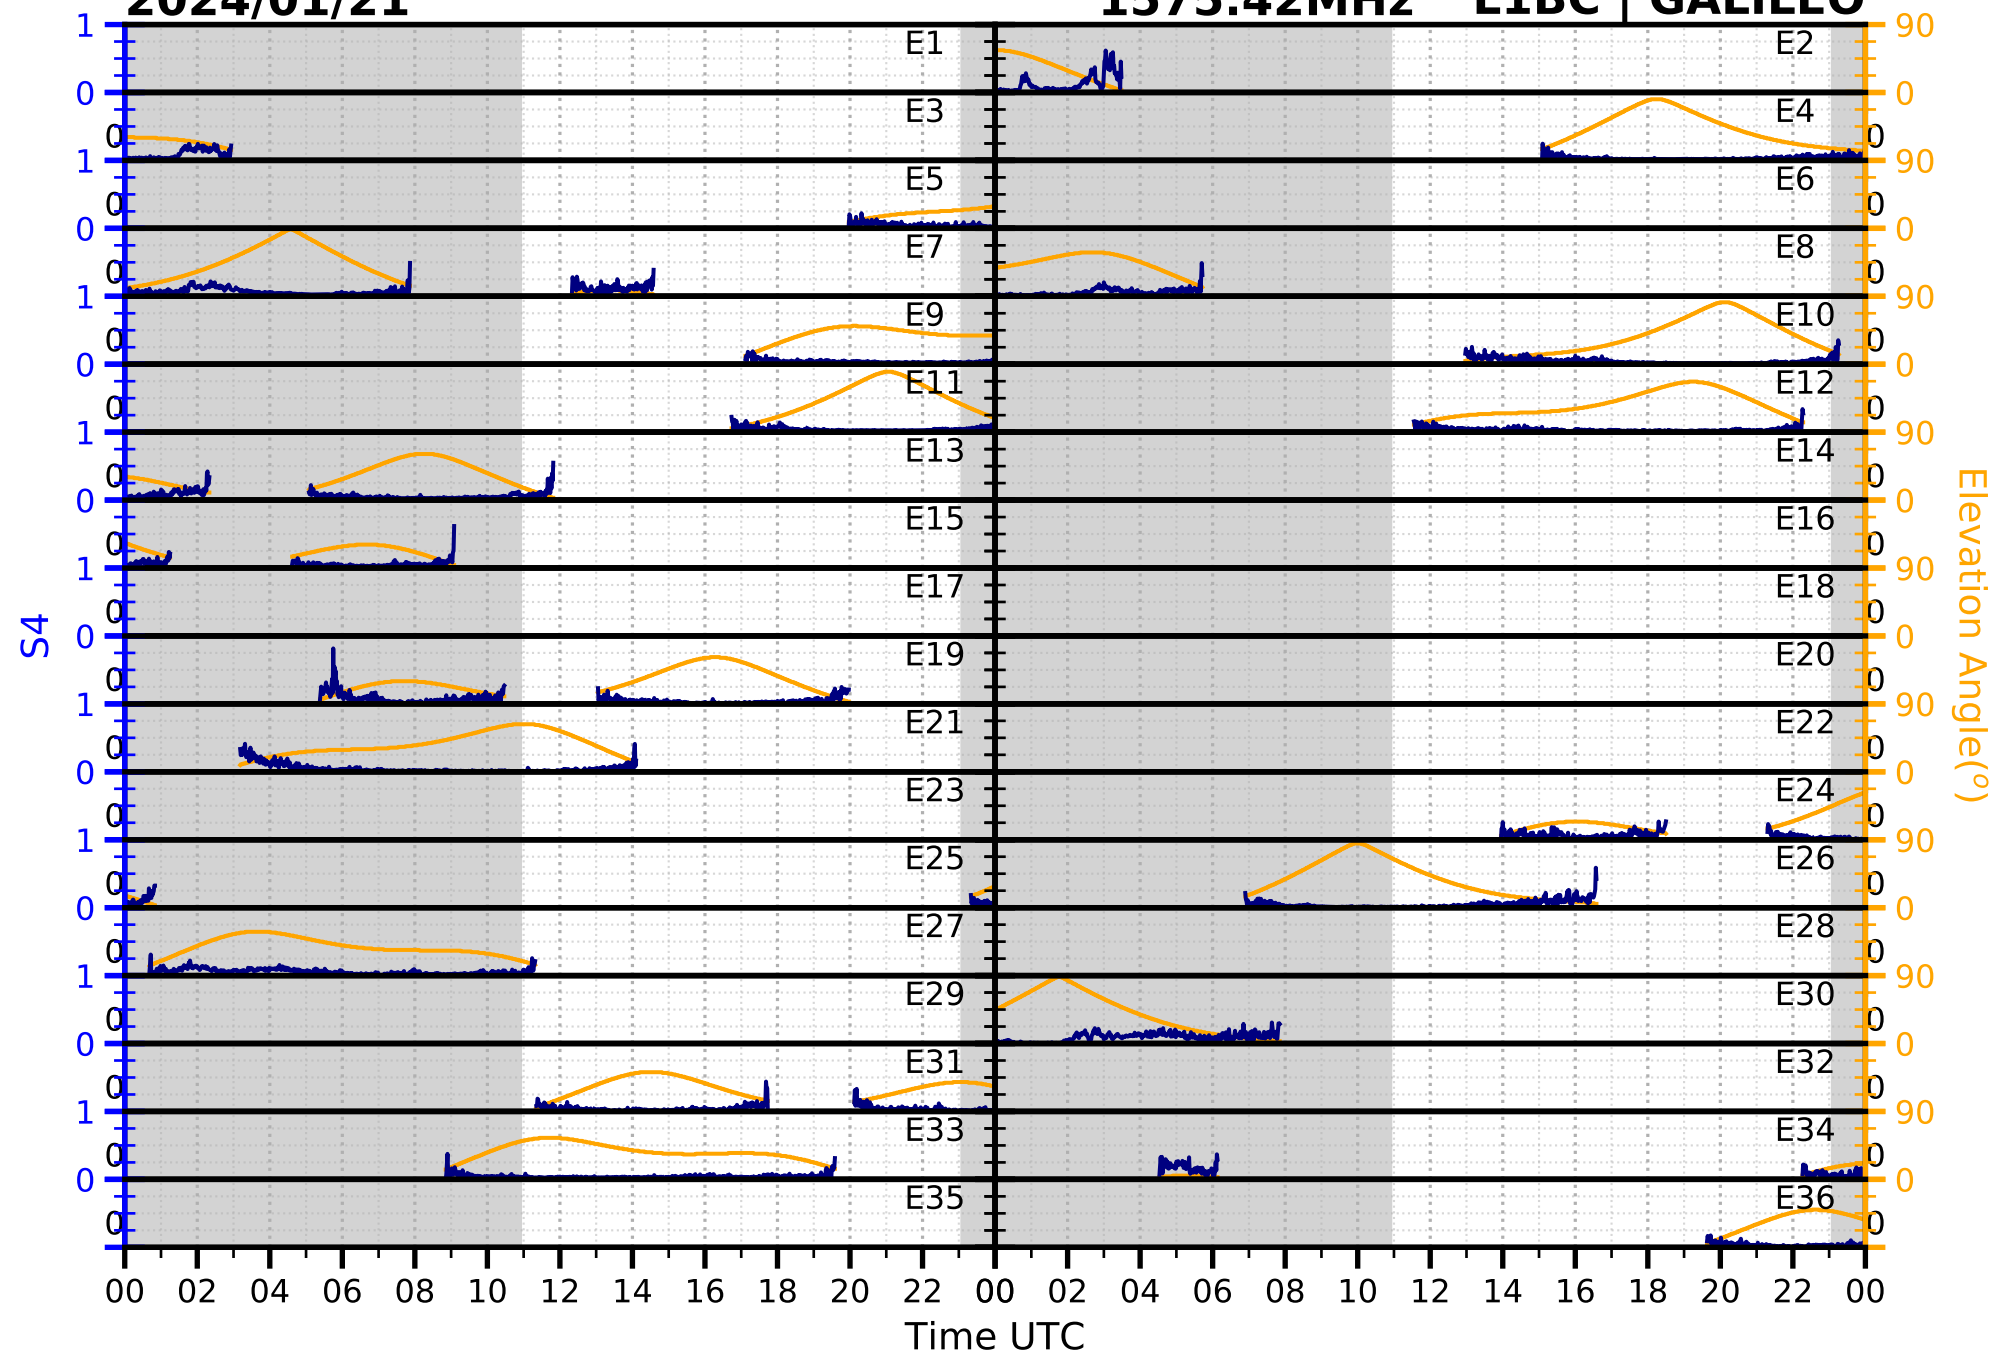

2024/01/21

S4

1575.42MHz

L1CA | GPS

2024/01/21

S4 1575.42MHz L1BC | GALILEO

2024/01/21

S4

1602MHz

L1CA | GLONASS