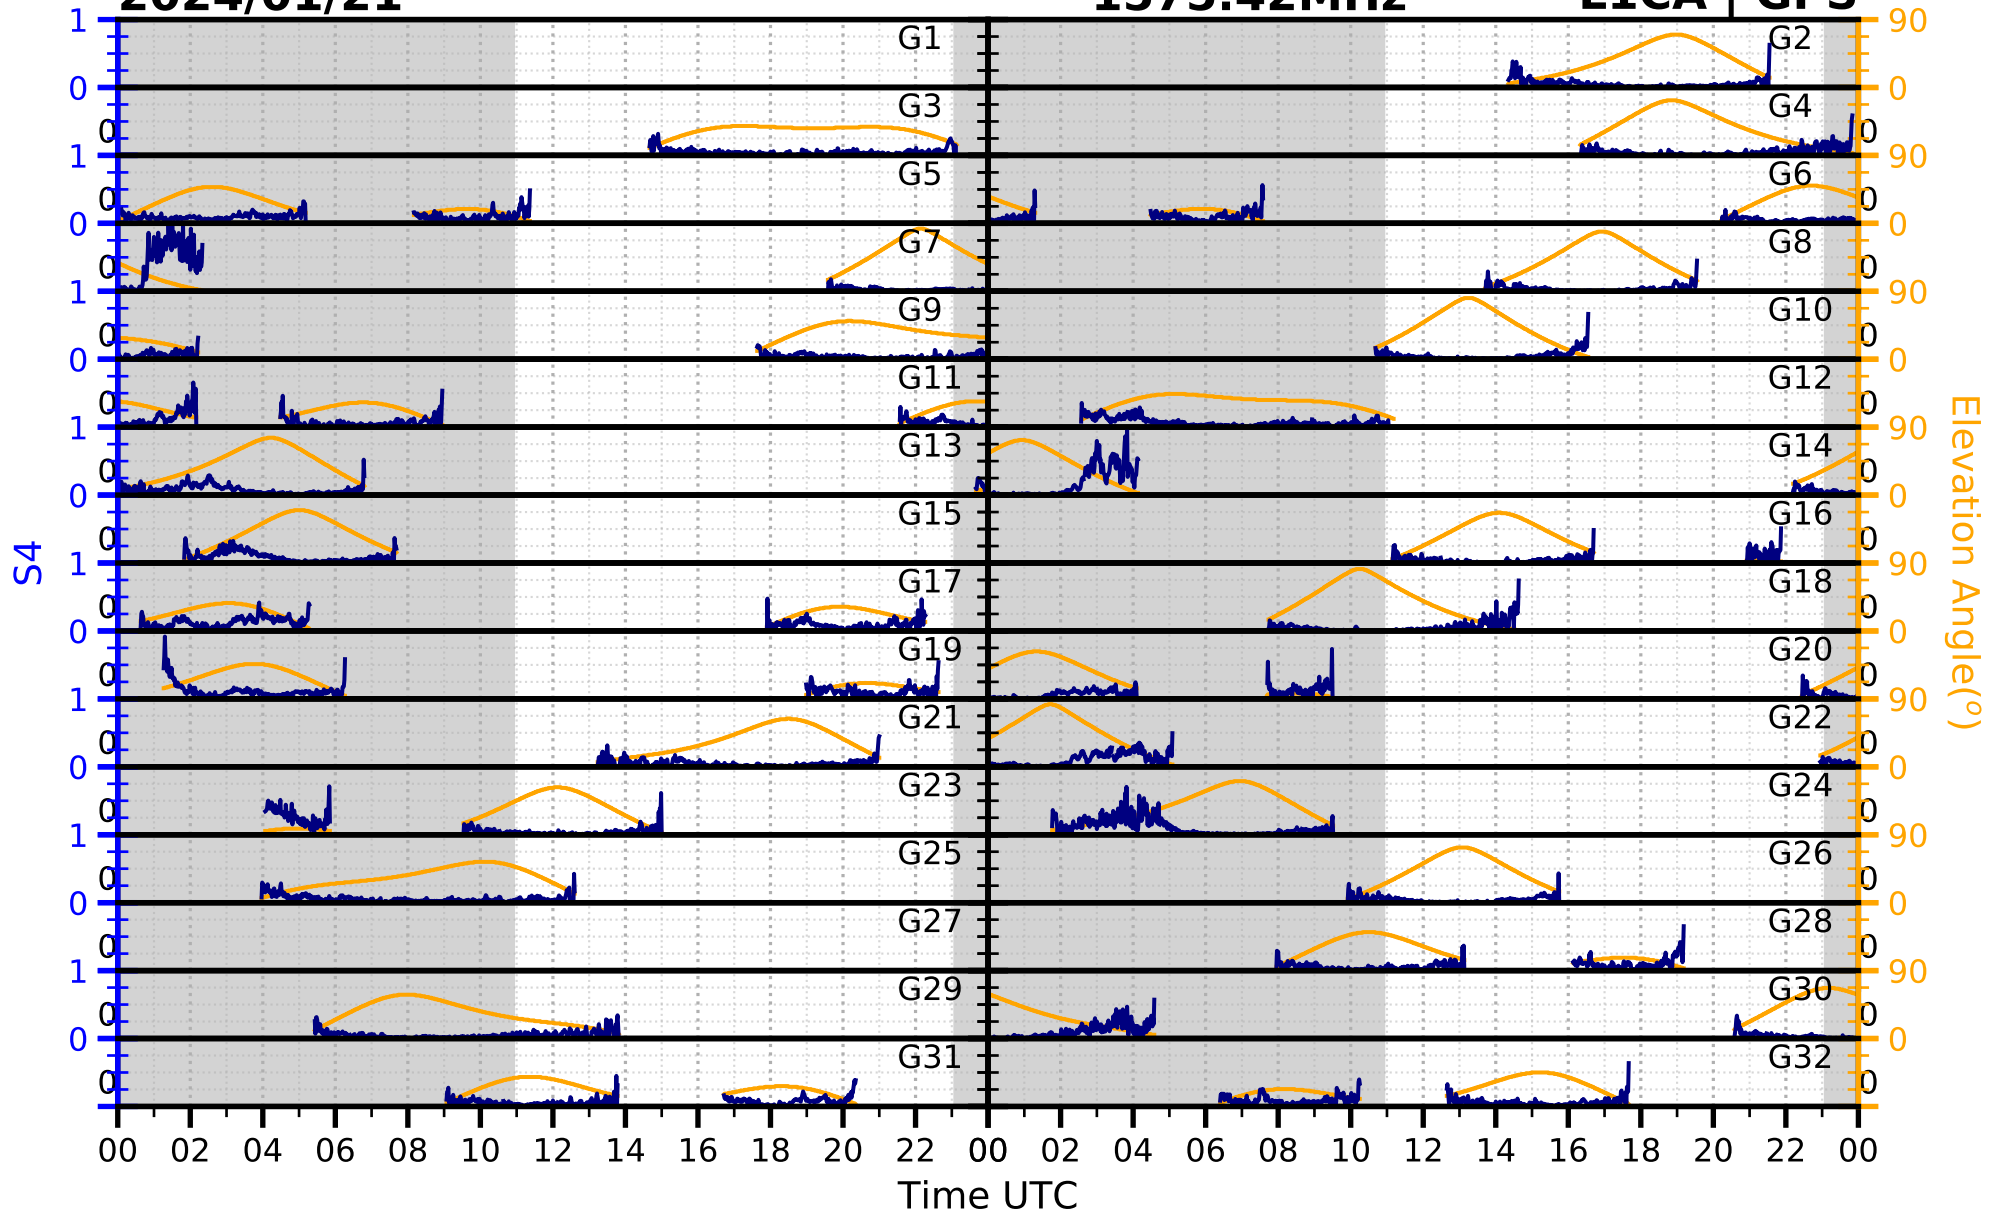

2024/01/21

S4

1575.42MHz

L1CA | GPS

2024/01/21

S4 1575.42MHz L1BC | GALILEO

2024/01/21

S4

1602MHz

L1CA | GLONASS