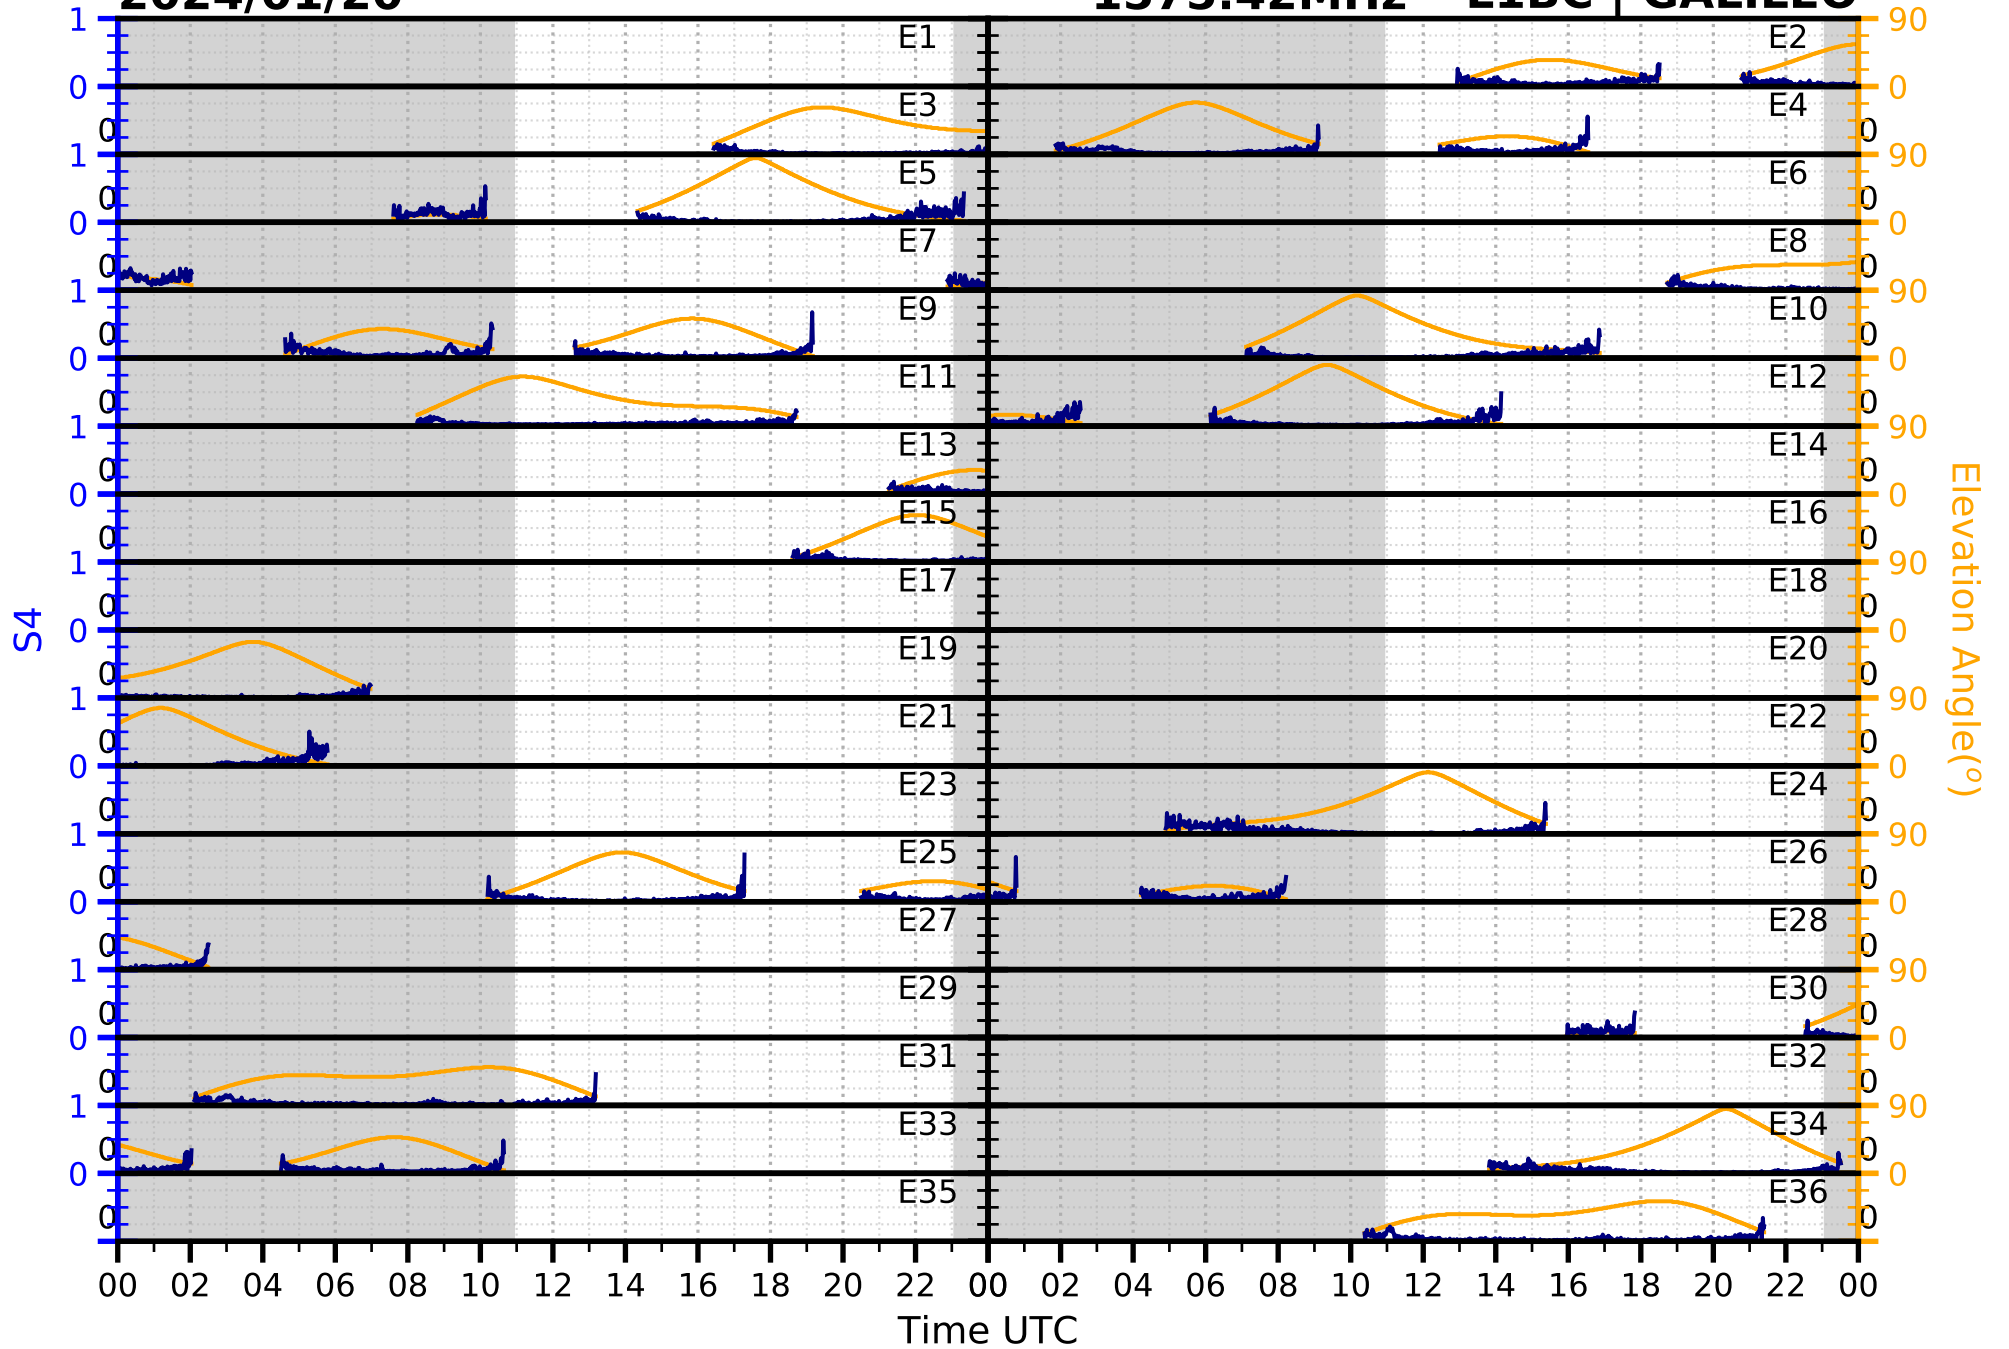

2024/01/20

S4

1575.42MHz

L1CA | GPS

2024/01/20

S4

1575.42MHz

L1BC | GALILEO

2024/01/20

S4

1602MHz

L1CA | GLONASS