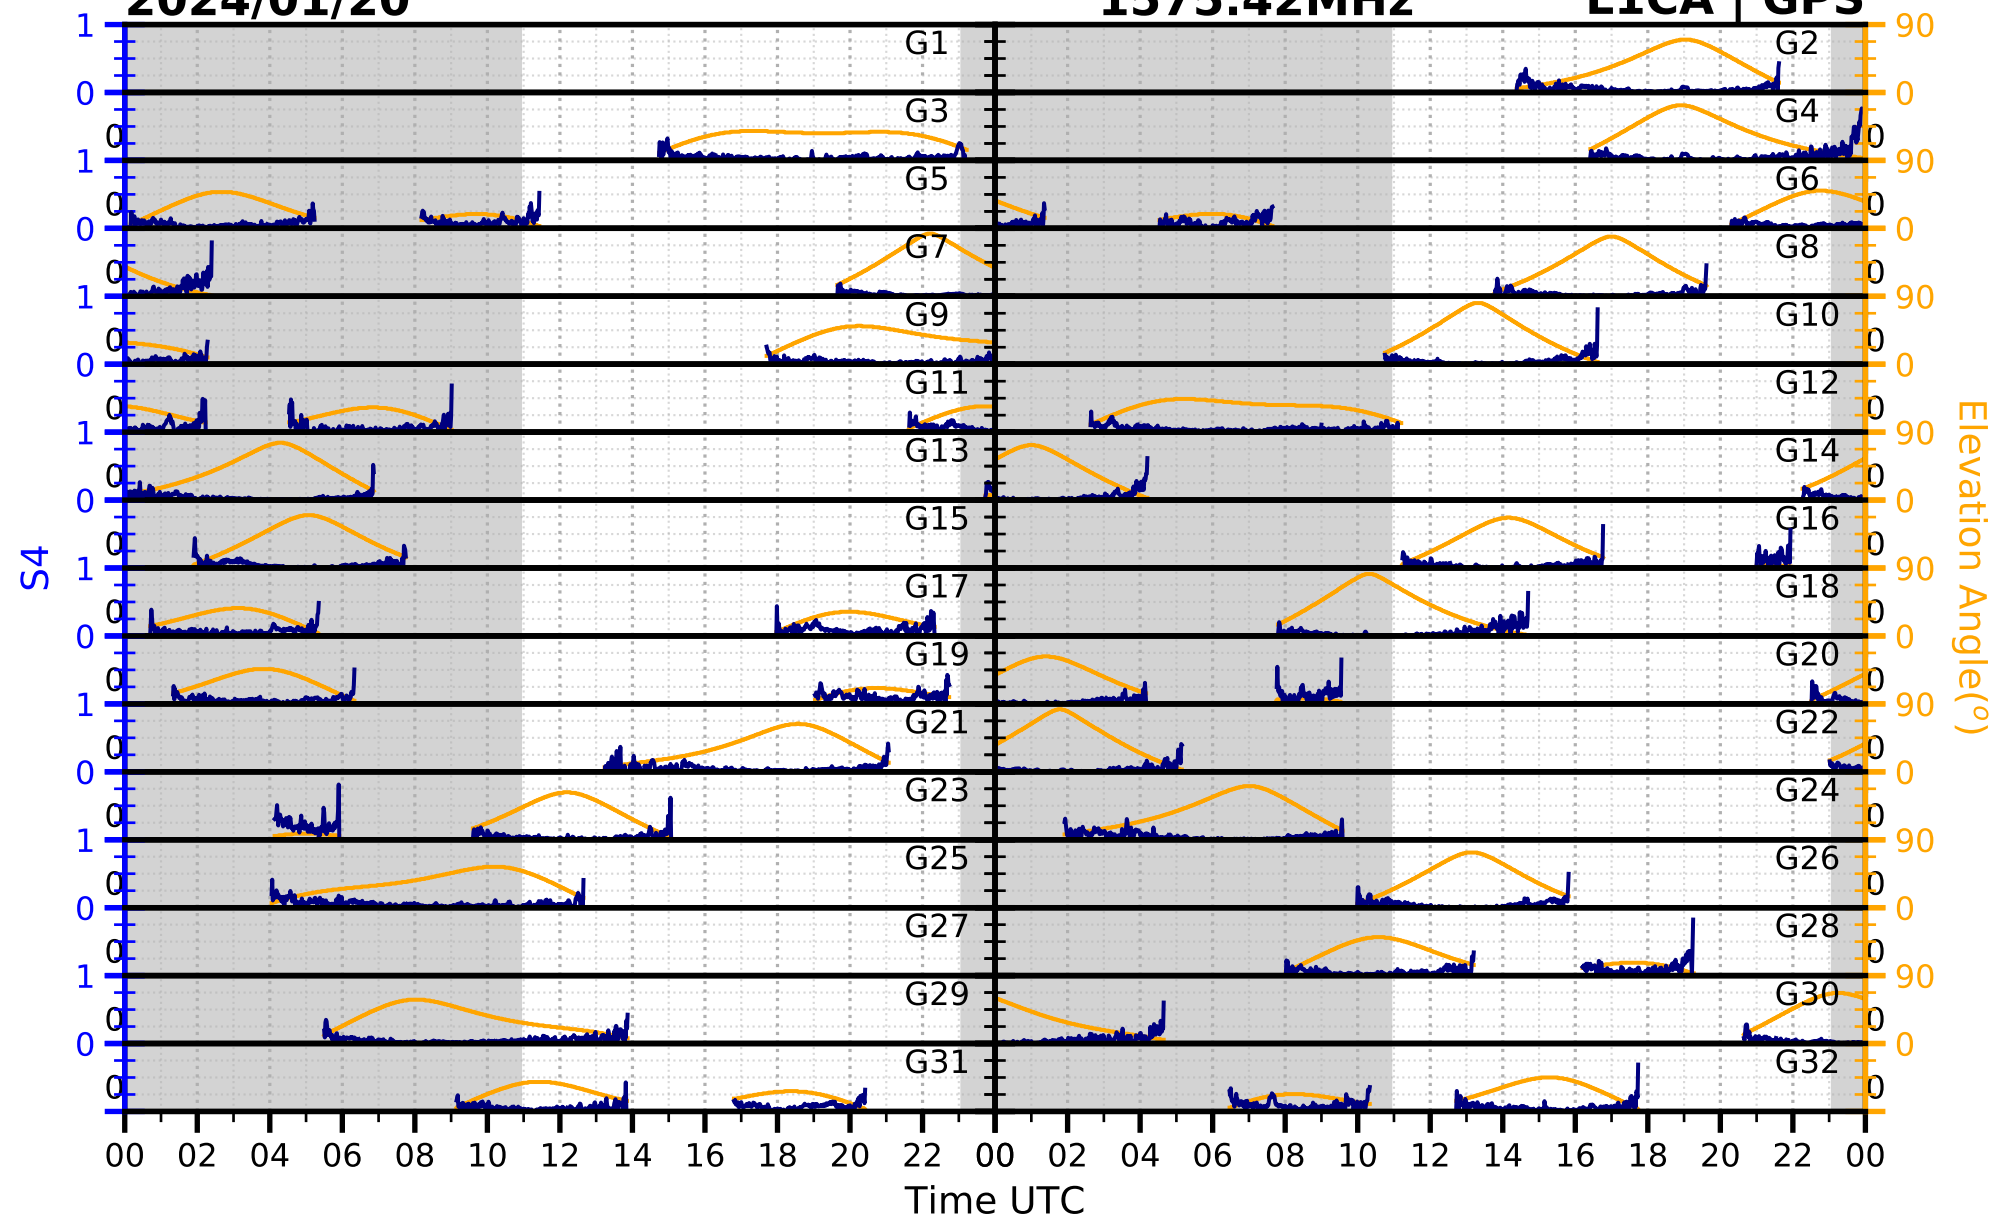

2024/01/20

S4

1575.42MHz

L1CA | GPS

2024/01/20

S4

1575.42MHz

L1BC | GALILEO

2024/01/20

S4

1602MHz

L1CA | GLONASS