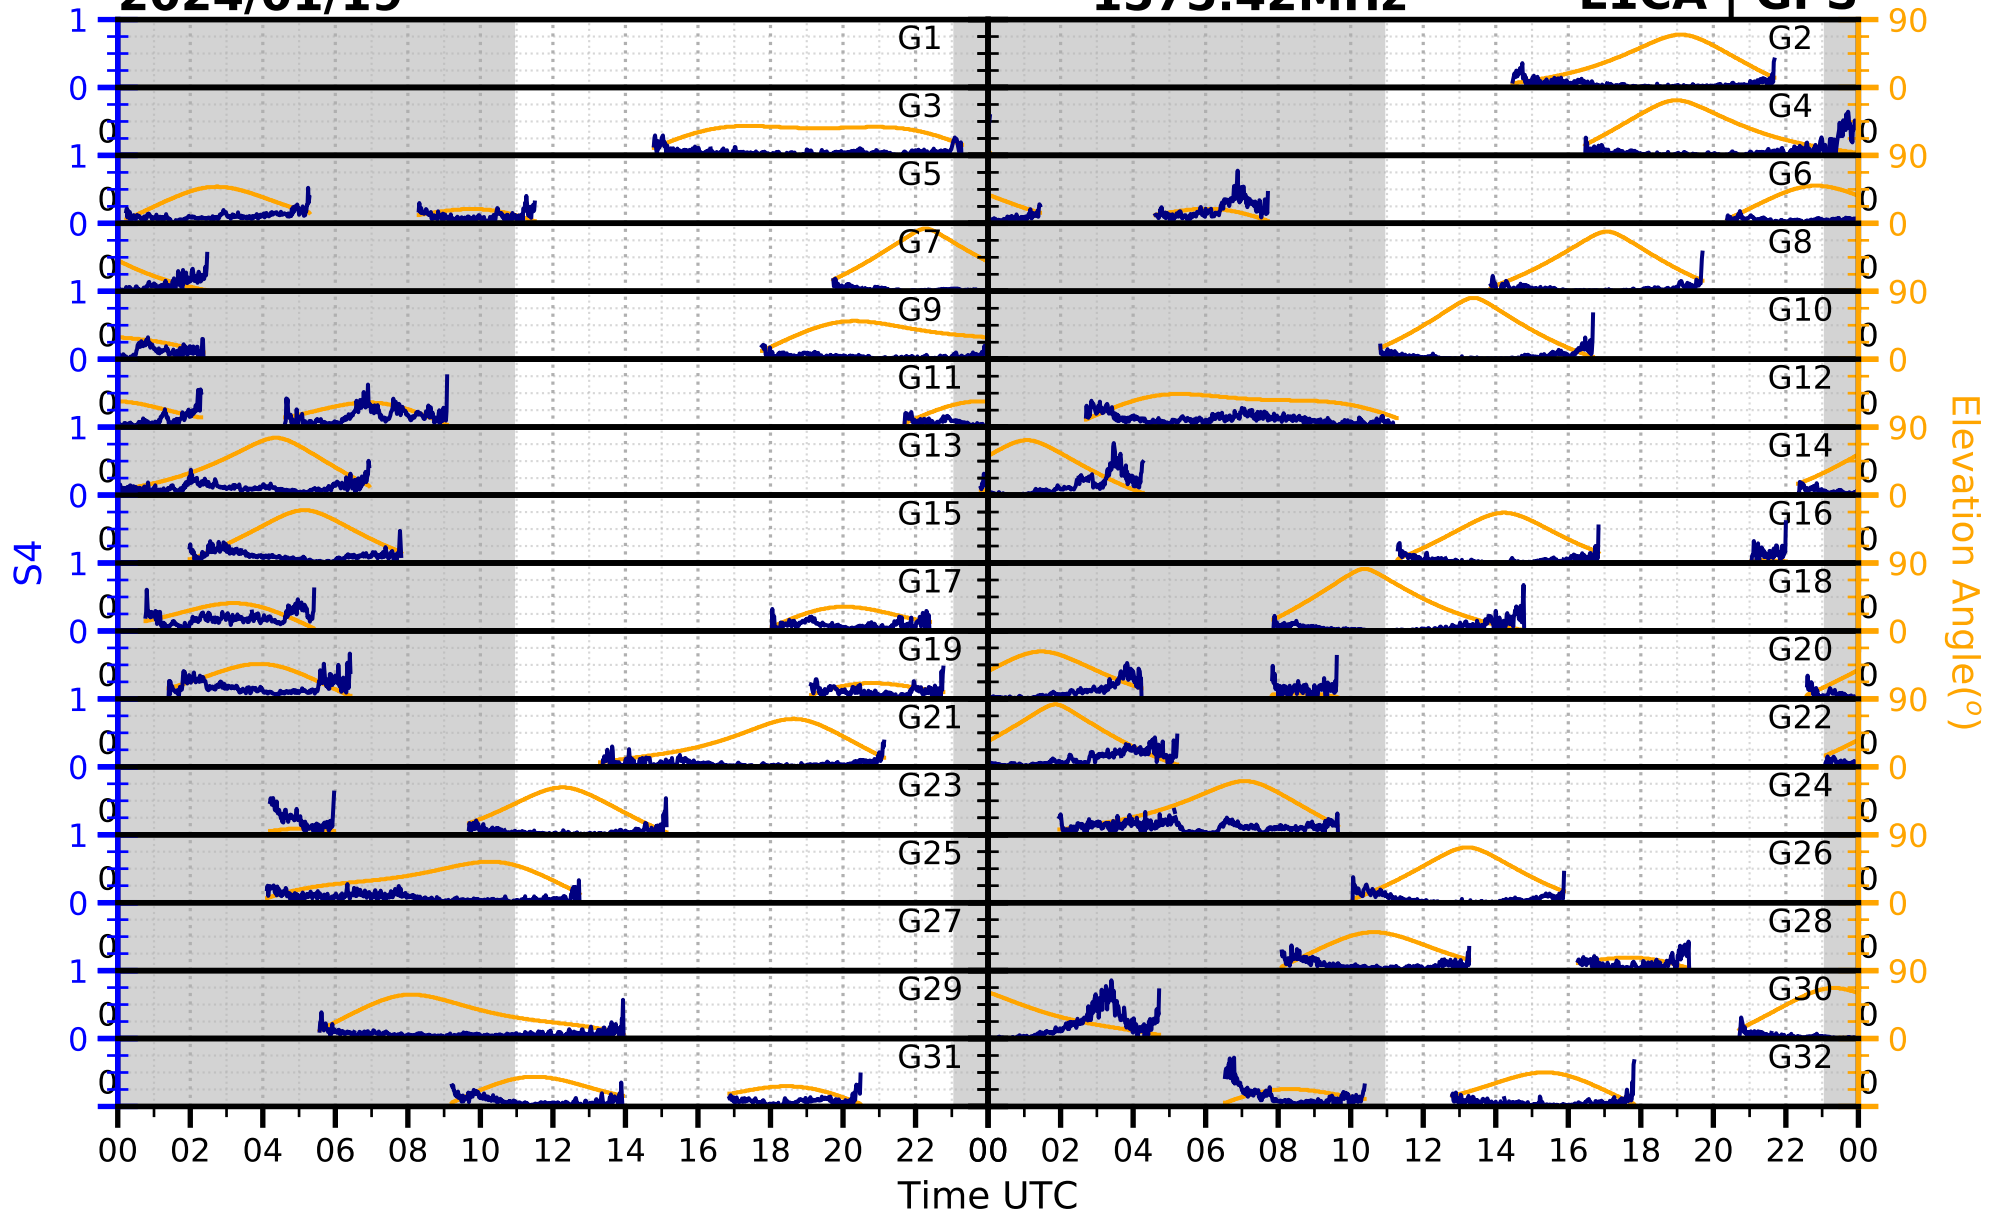

2024/01/19

S4

1575.42MHz

L1CA | GPS

2024/01/19

S4 1575.42MHz L1BC | GALILEO

2024/01/19

S4

1602MHz

L1CA | GLONASS