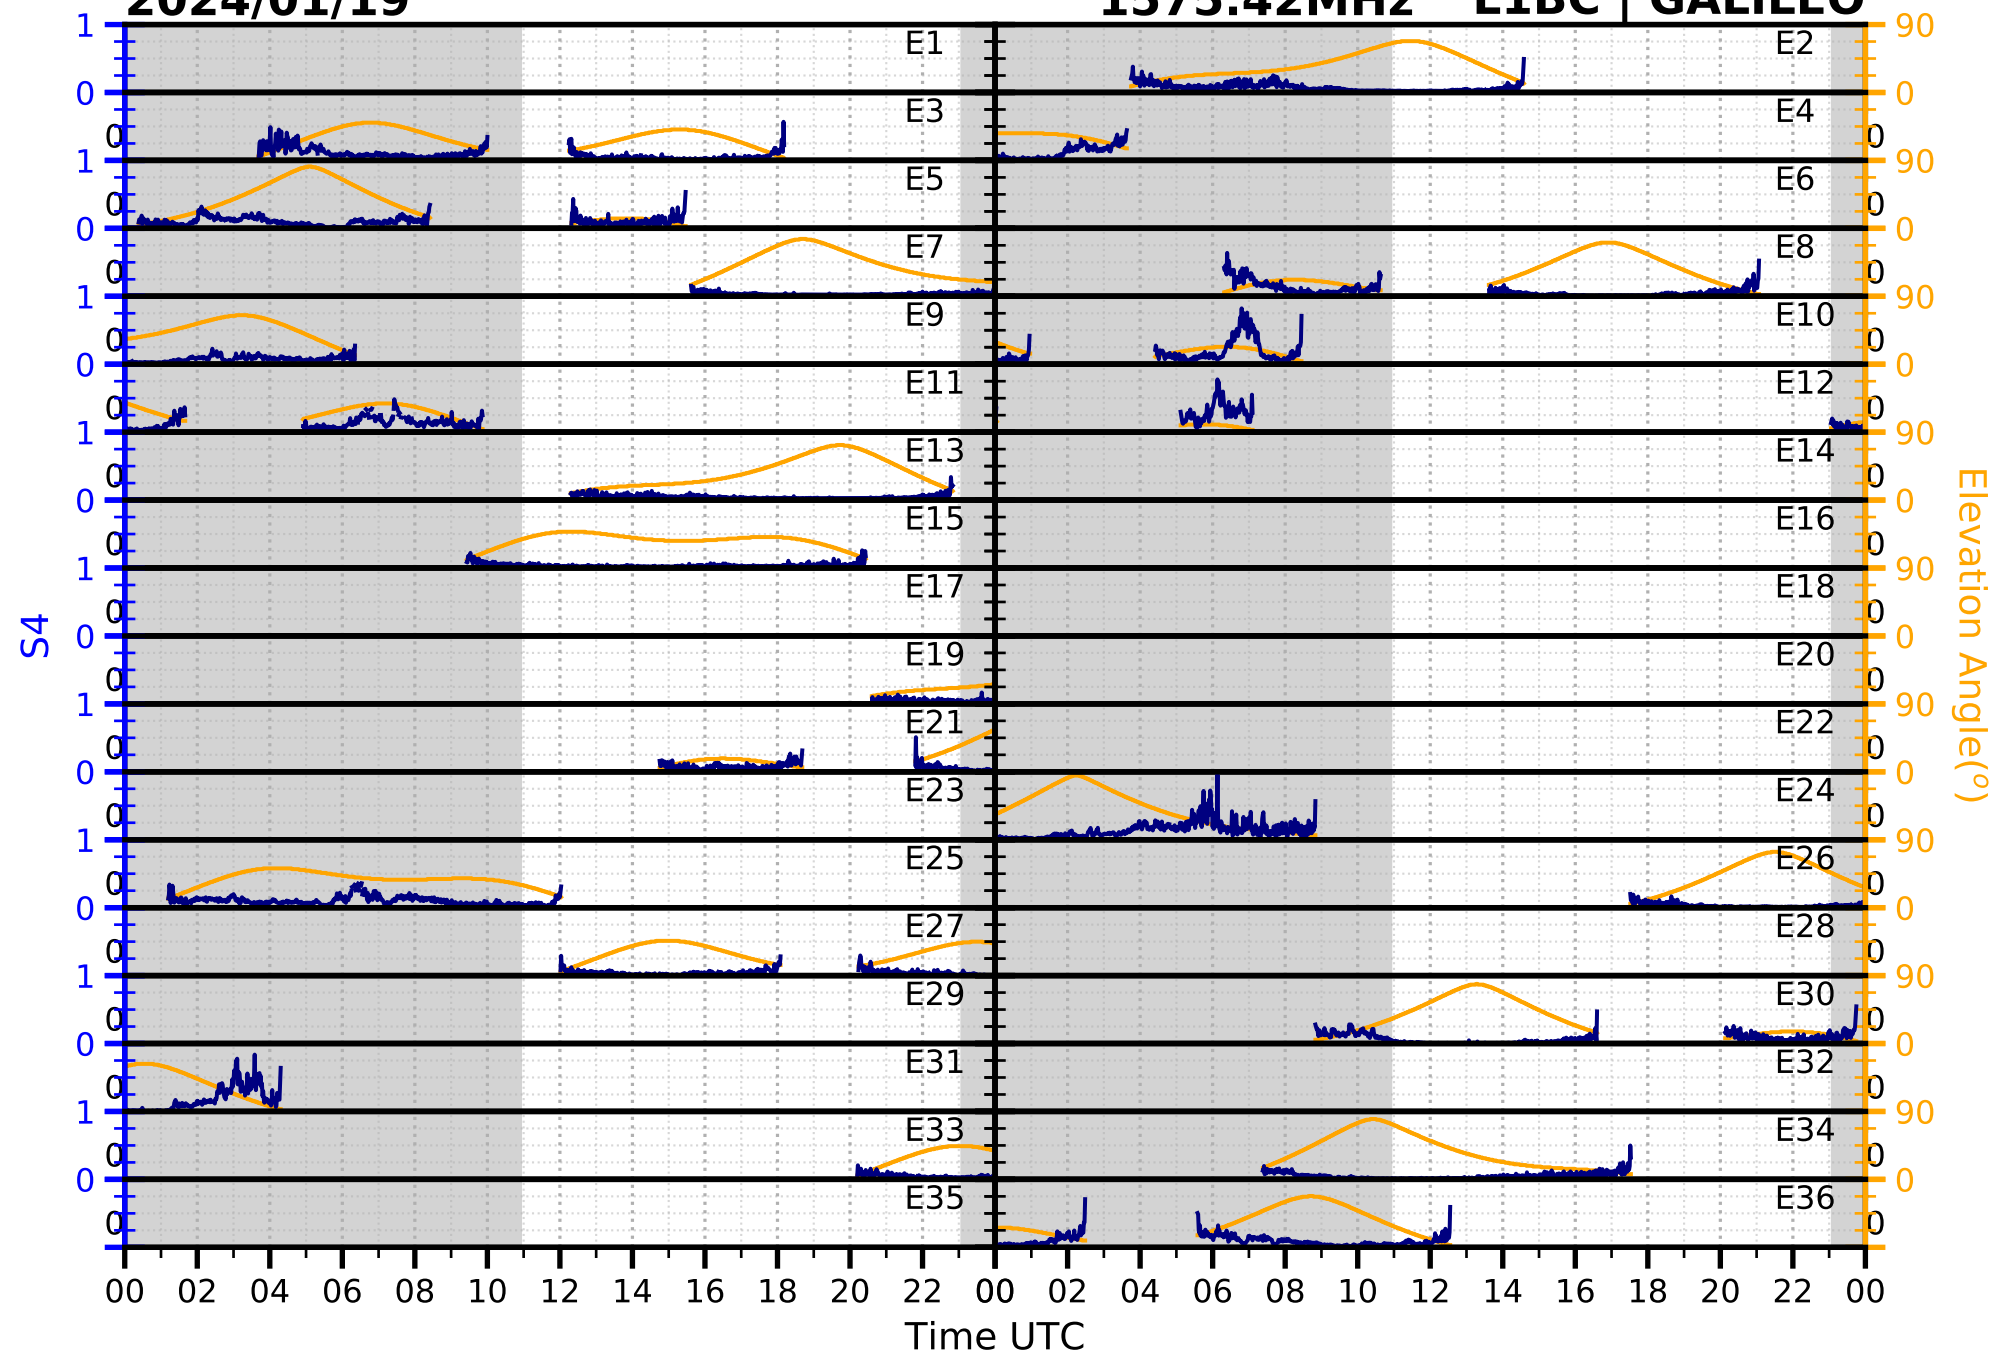

2024/01/19

S4

1575.42MHz

L1CA | GPS

2024/01/19

S4 1575.42MHz L1BC | GALILEO

2024/01/19

S4

1602MHz

L1CA | GLONASS