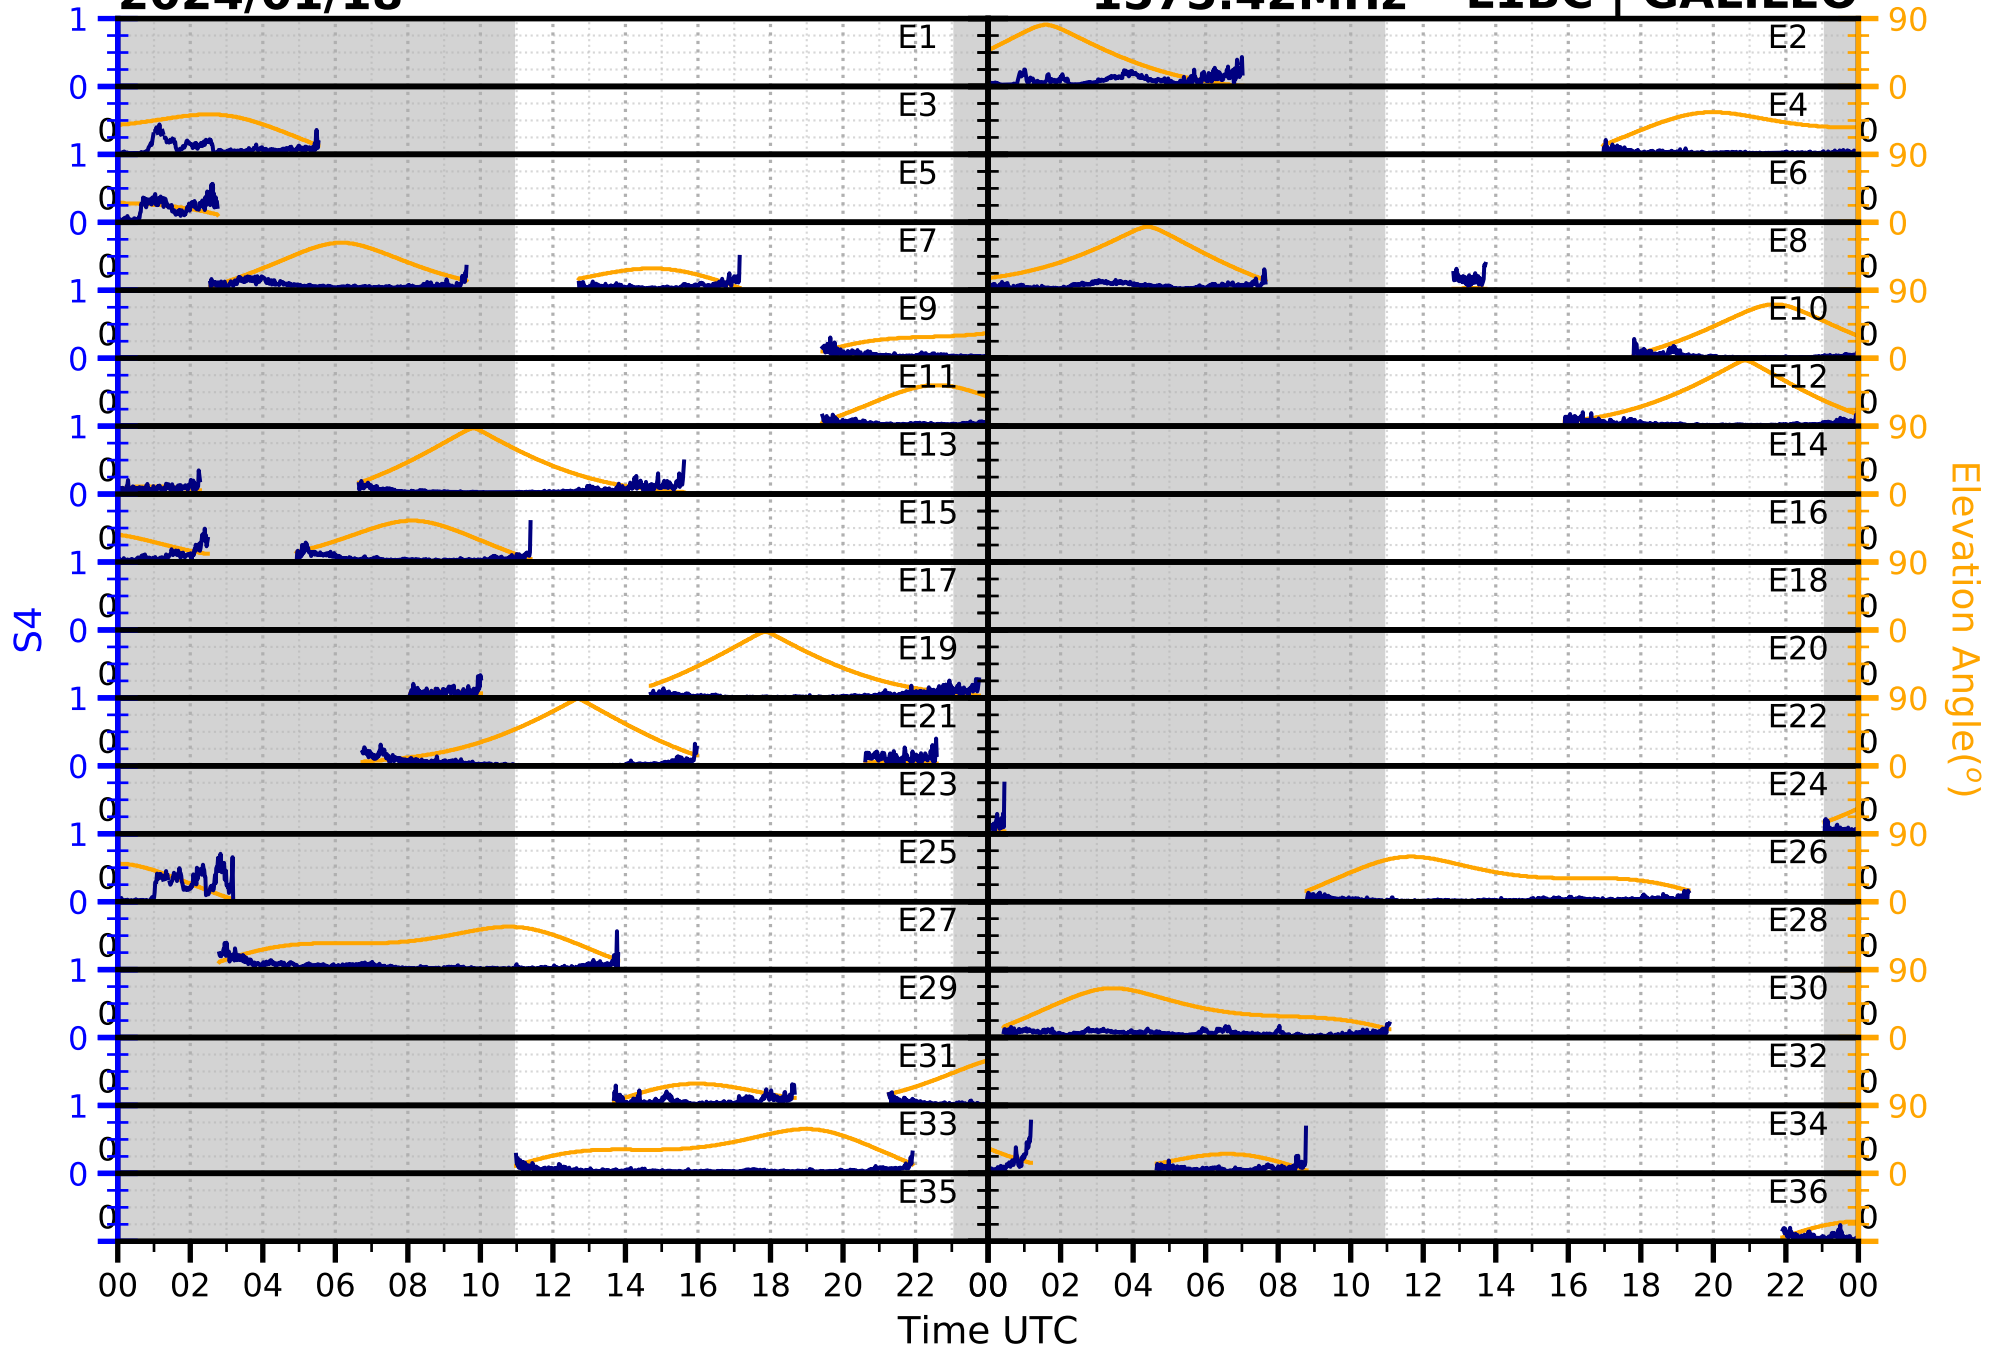

2024/01/18

S4

1575.42MHz

L1CA | GPS

2024/01/18

S4

1575.42MHz

L1BC | GALILEO

2024/01/18

S4

1602MHz

L1CA | GLONASS