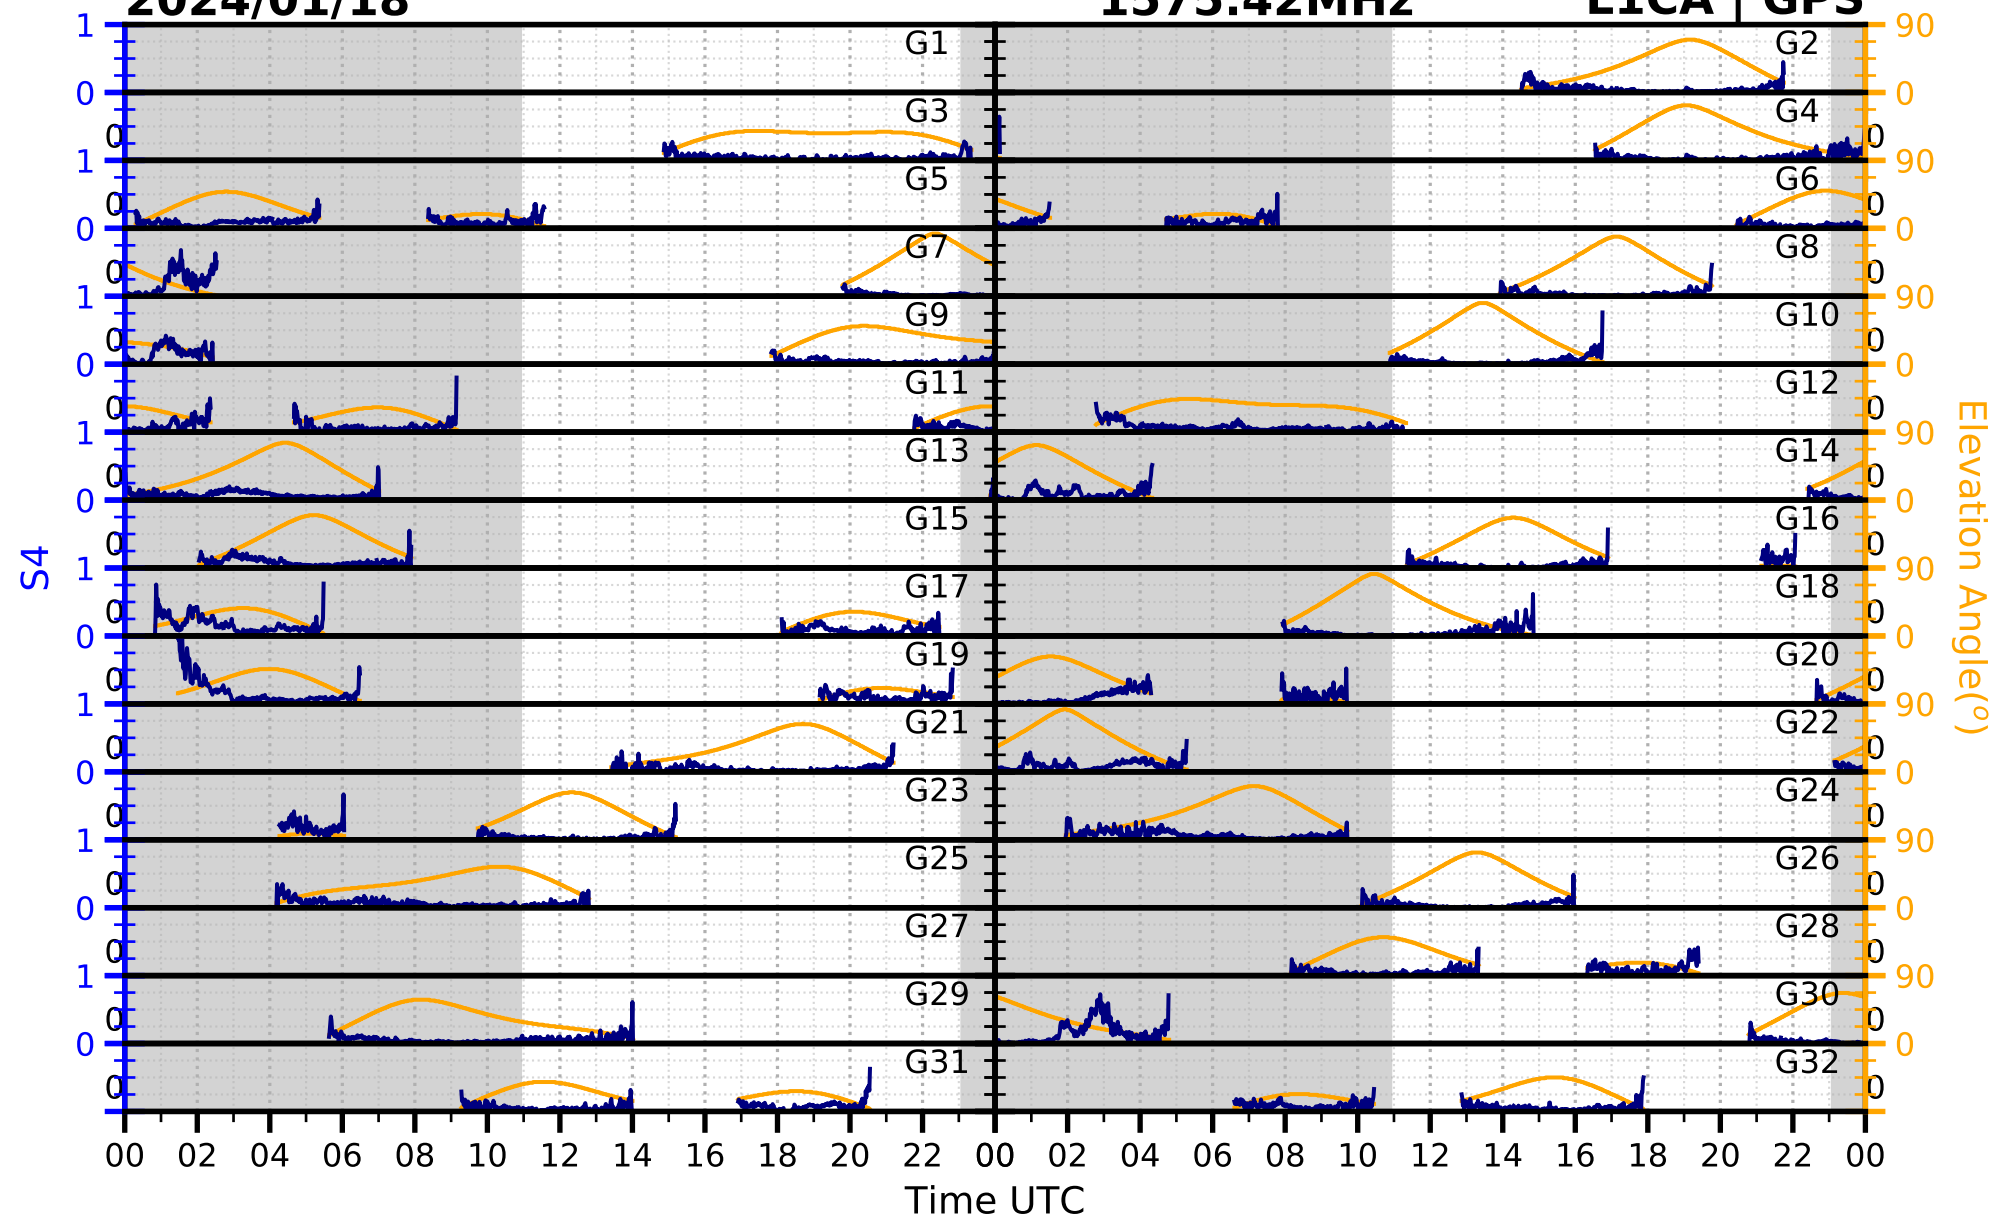

2024/01/18

S4

1575.42MHz

L1CA | GPS

2024/01/18

S4

1575.42MHz

L1BC | GALILEO

2024/01/18

S4

1602MHz

L1CA | GLONASS