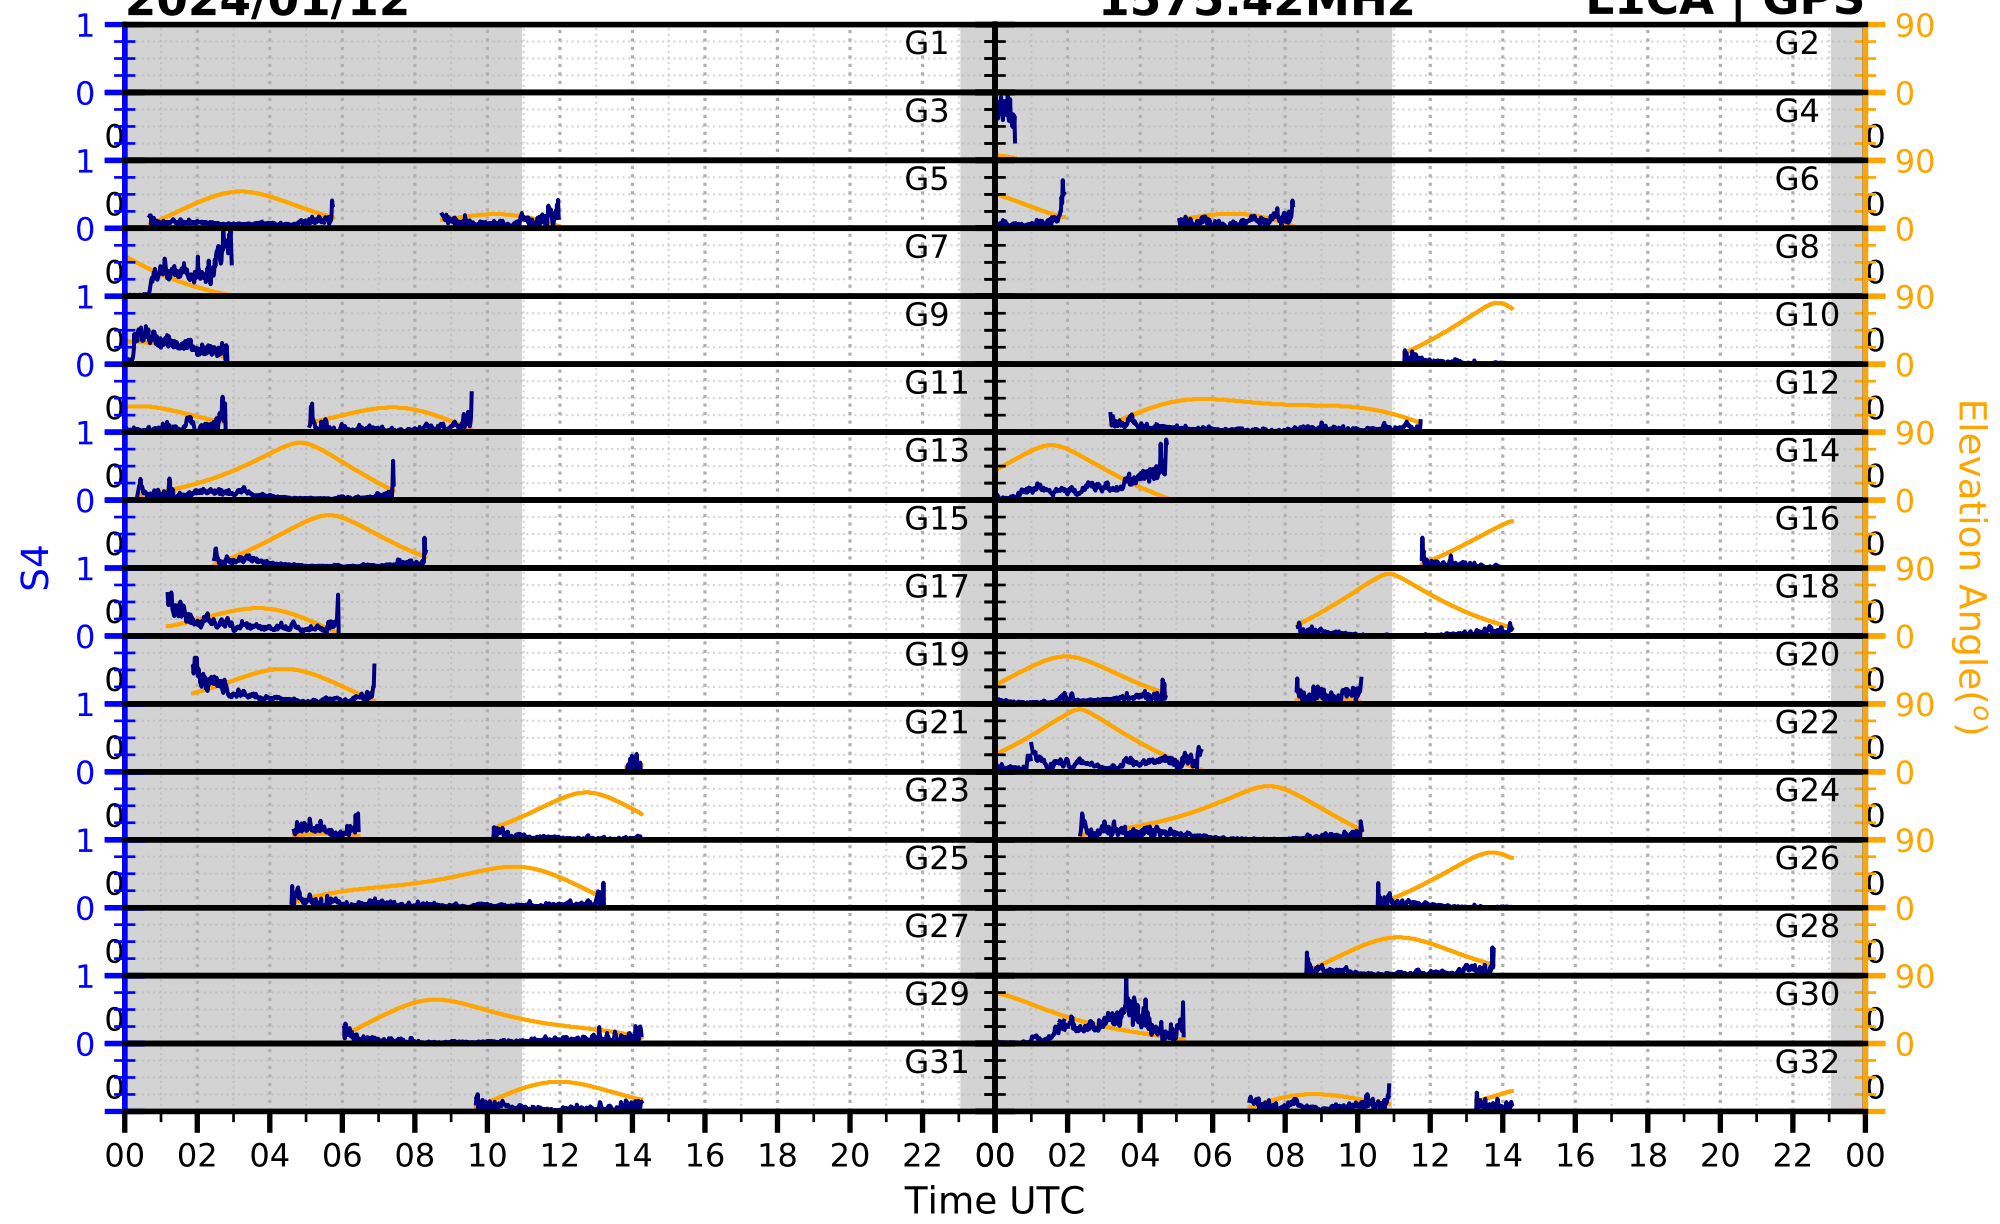

2024/01/12

S4

1575.42MHz

L1CA | GPS

2024/01/12

S4

1575.42MHz

L1BC | GALILEO

2024/01/12

S4

1602MHz

L1CA | GLONASS