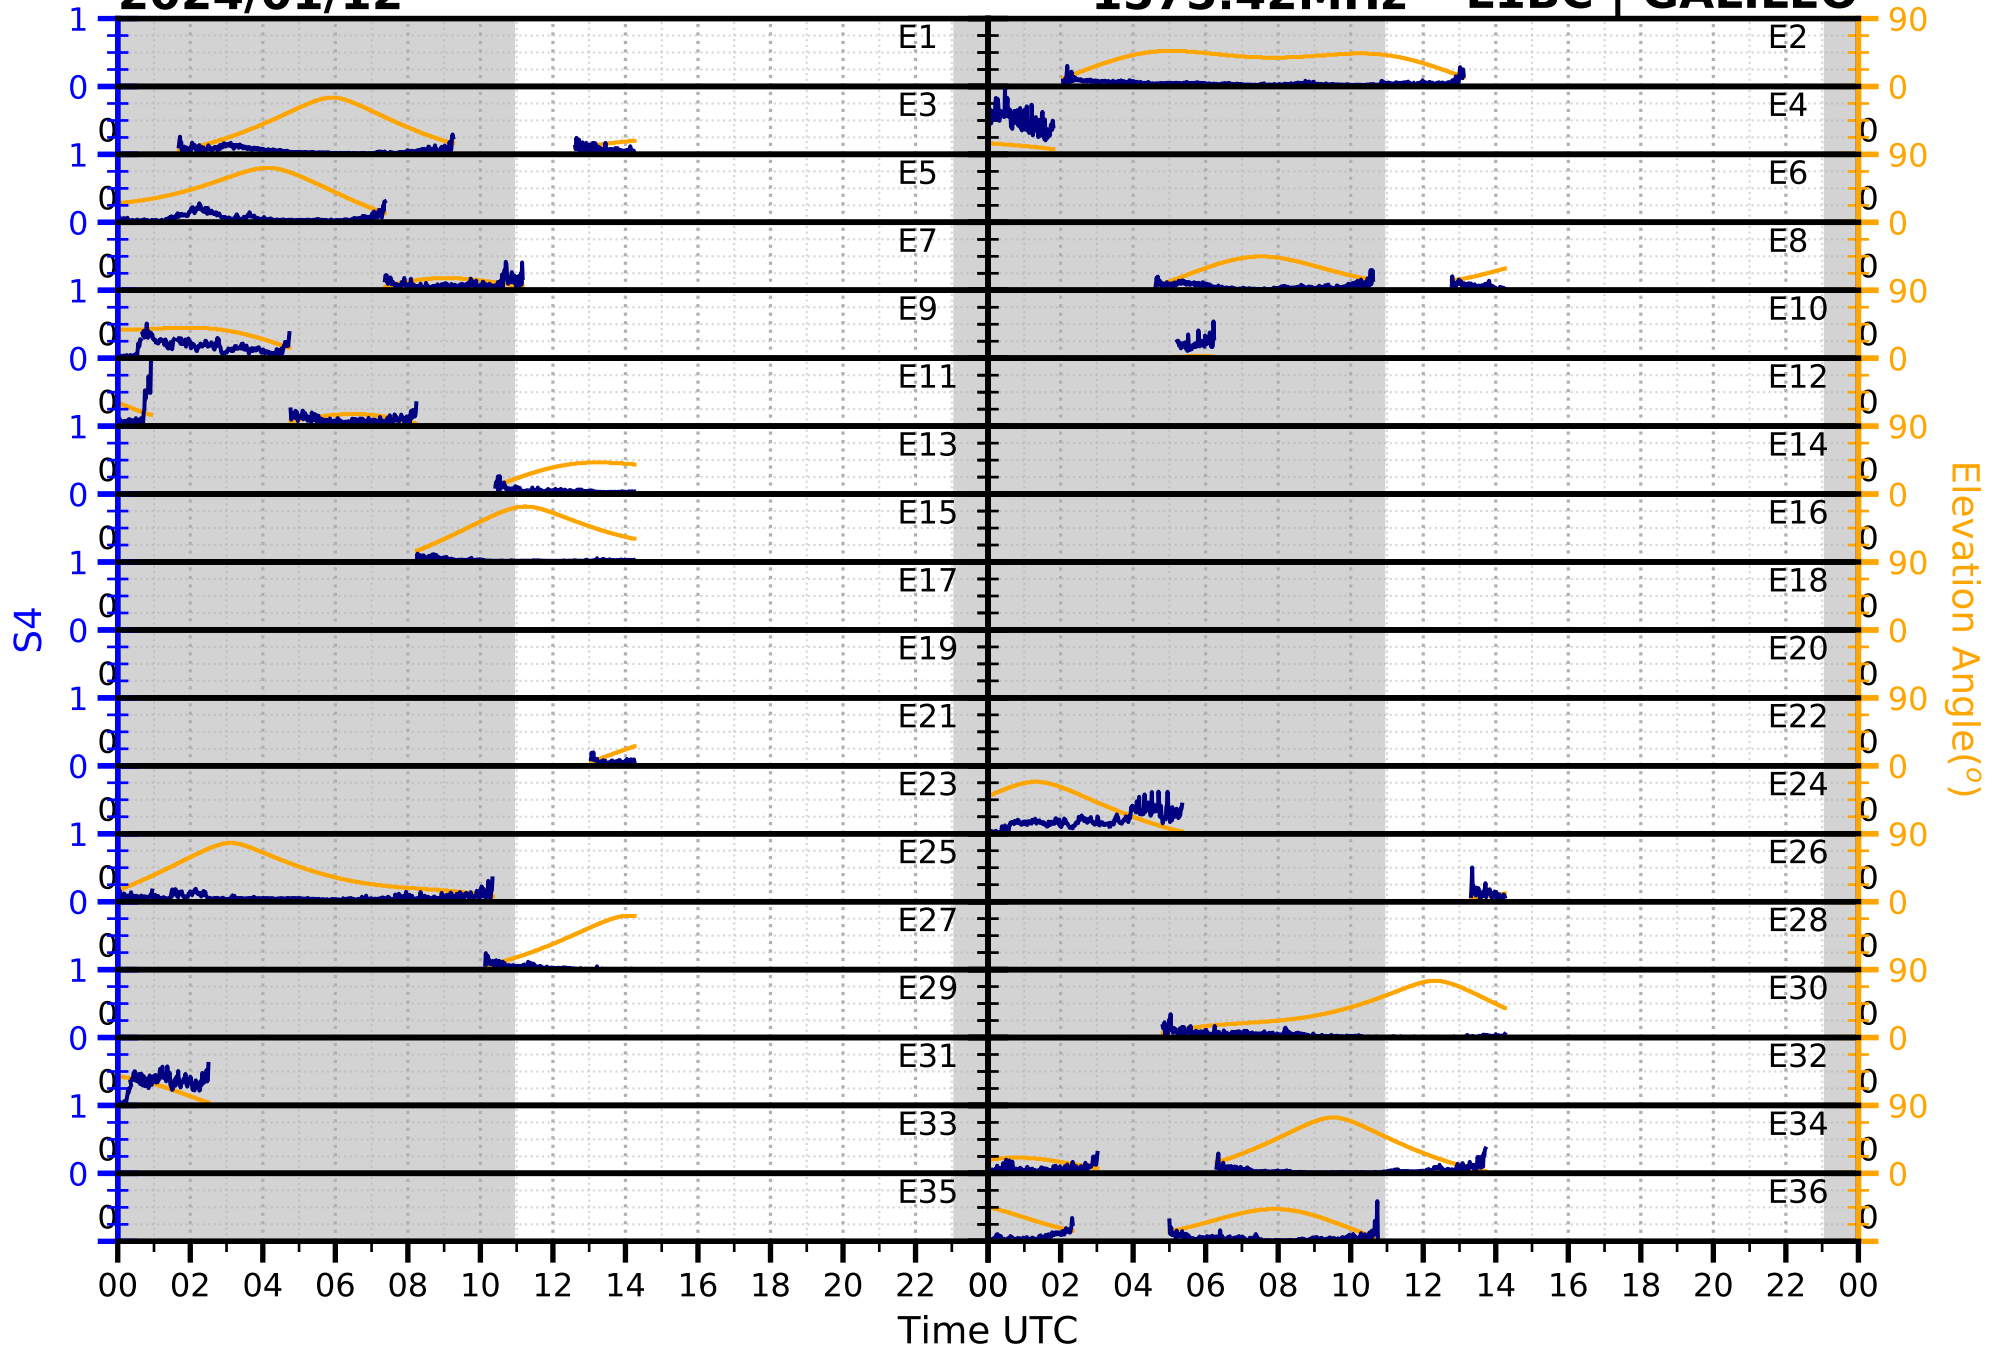

2024/01/12

S4

1575.42MHz

L1CA | GPS

2024/01/12

S4

1575.42MHz

L1BC | GALILEO

2024/01/12

S4

1602MHz

L1CA | GLONASS