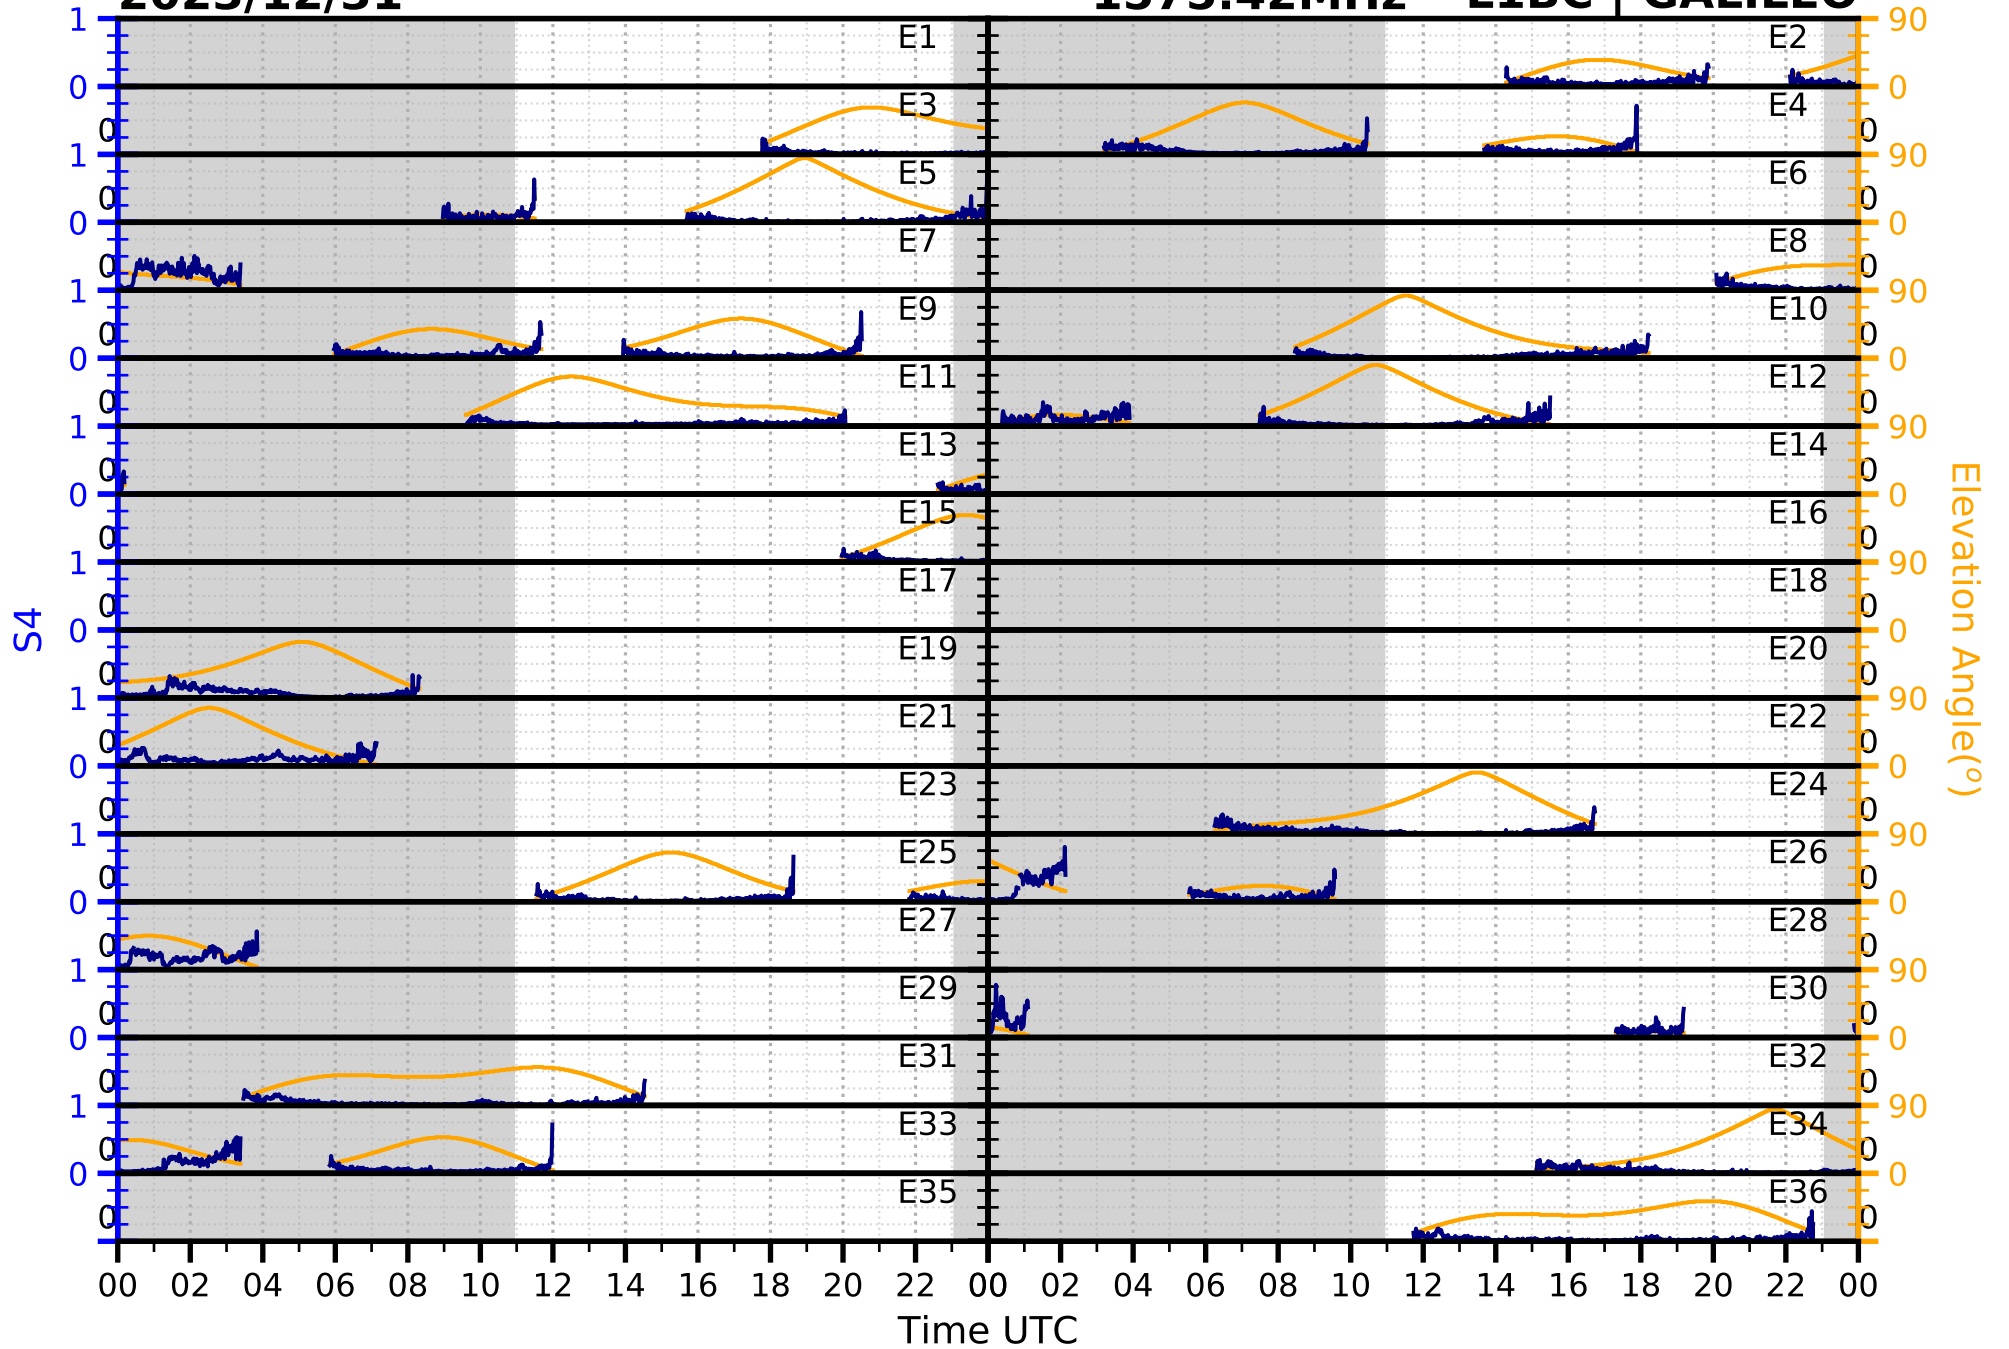

2023/12/31

S4

1575.42MHz

L1CA | GPS

2023/12/31

S4

1575.42MHz

L1BC | GALILEO

2023/12/31

S4

1602MHz

L1CA | GLONASS