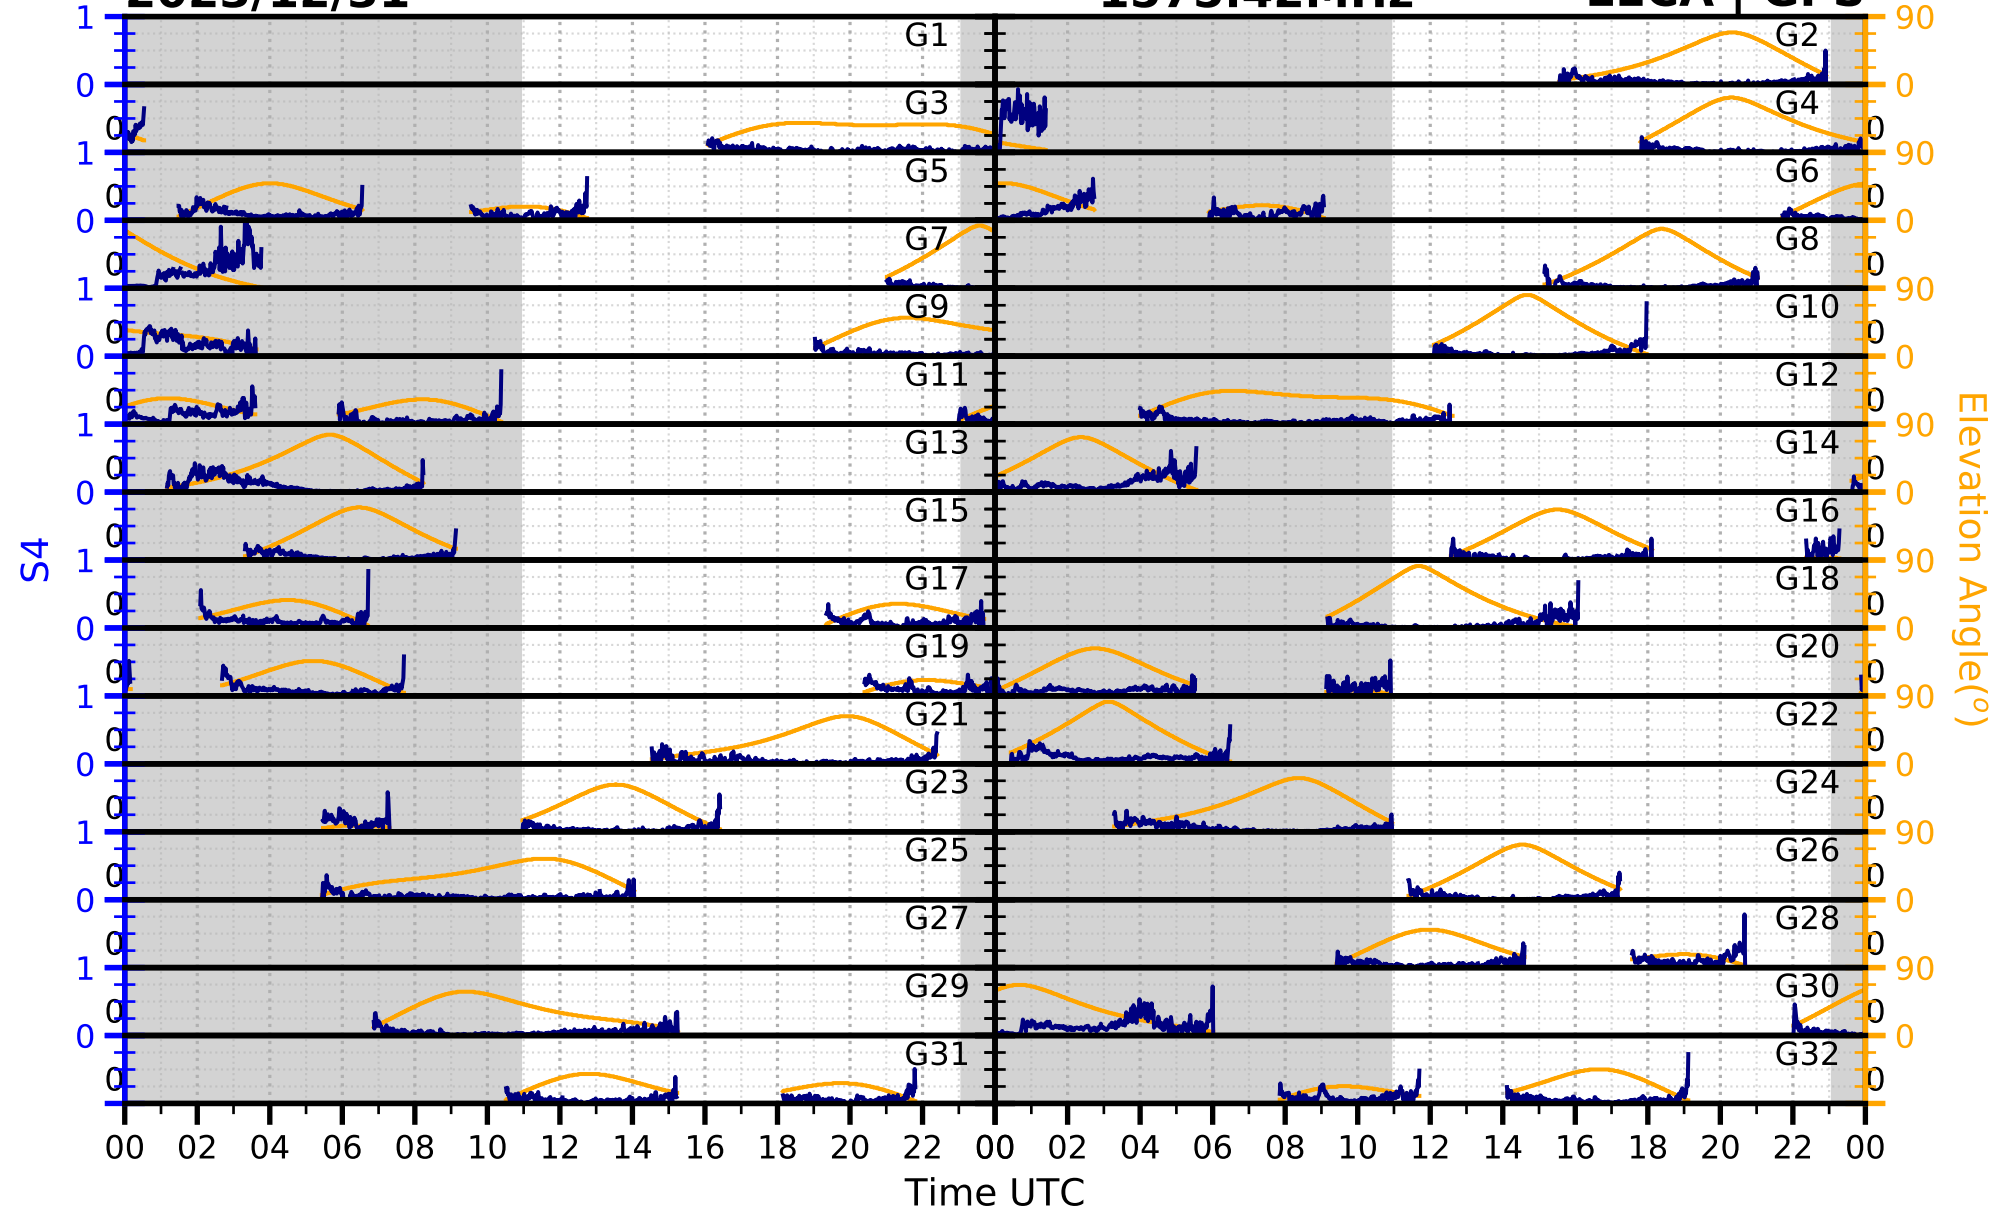

2023/12/31

S4

1575.42MHz

L1CA | GPS

2023/12/31

S4

1575.42MHz

L1BC | GALILEO

2023/12/31

S4

1602MHz

L1CA | GLONASS