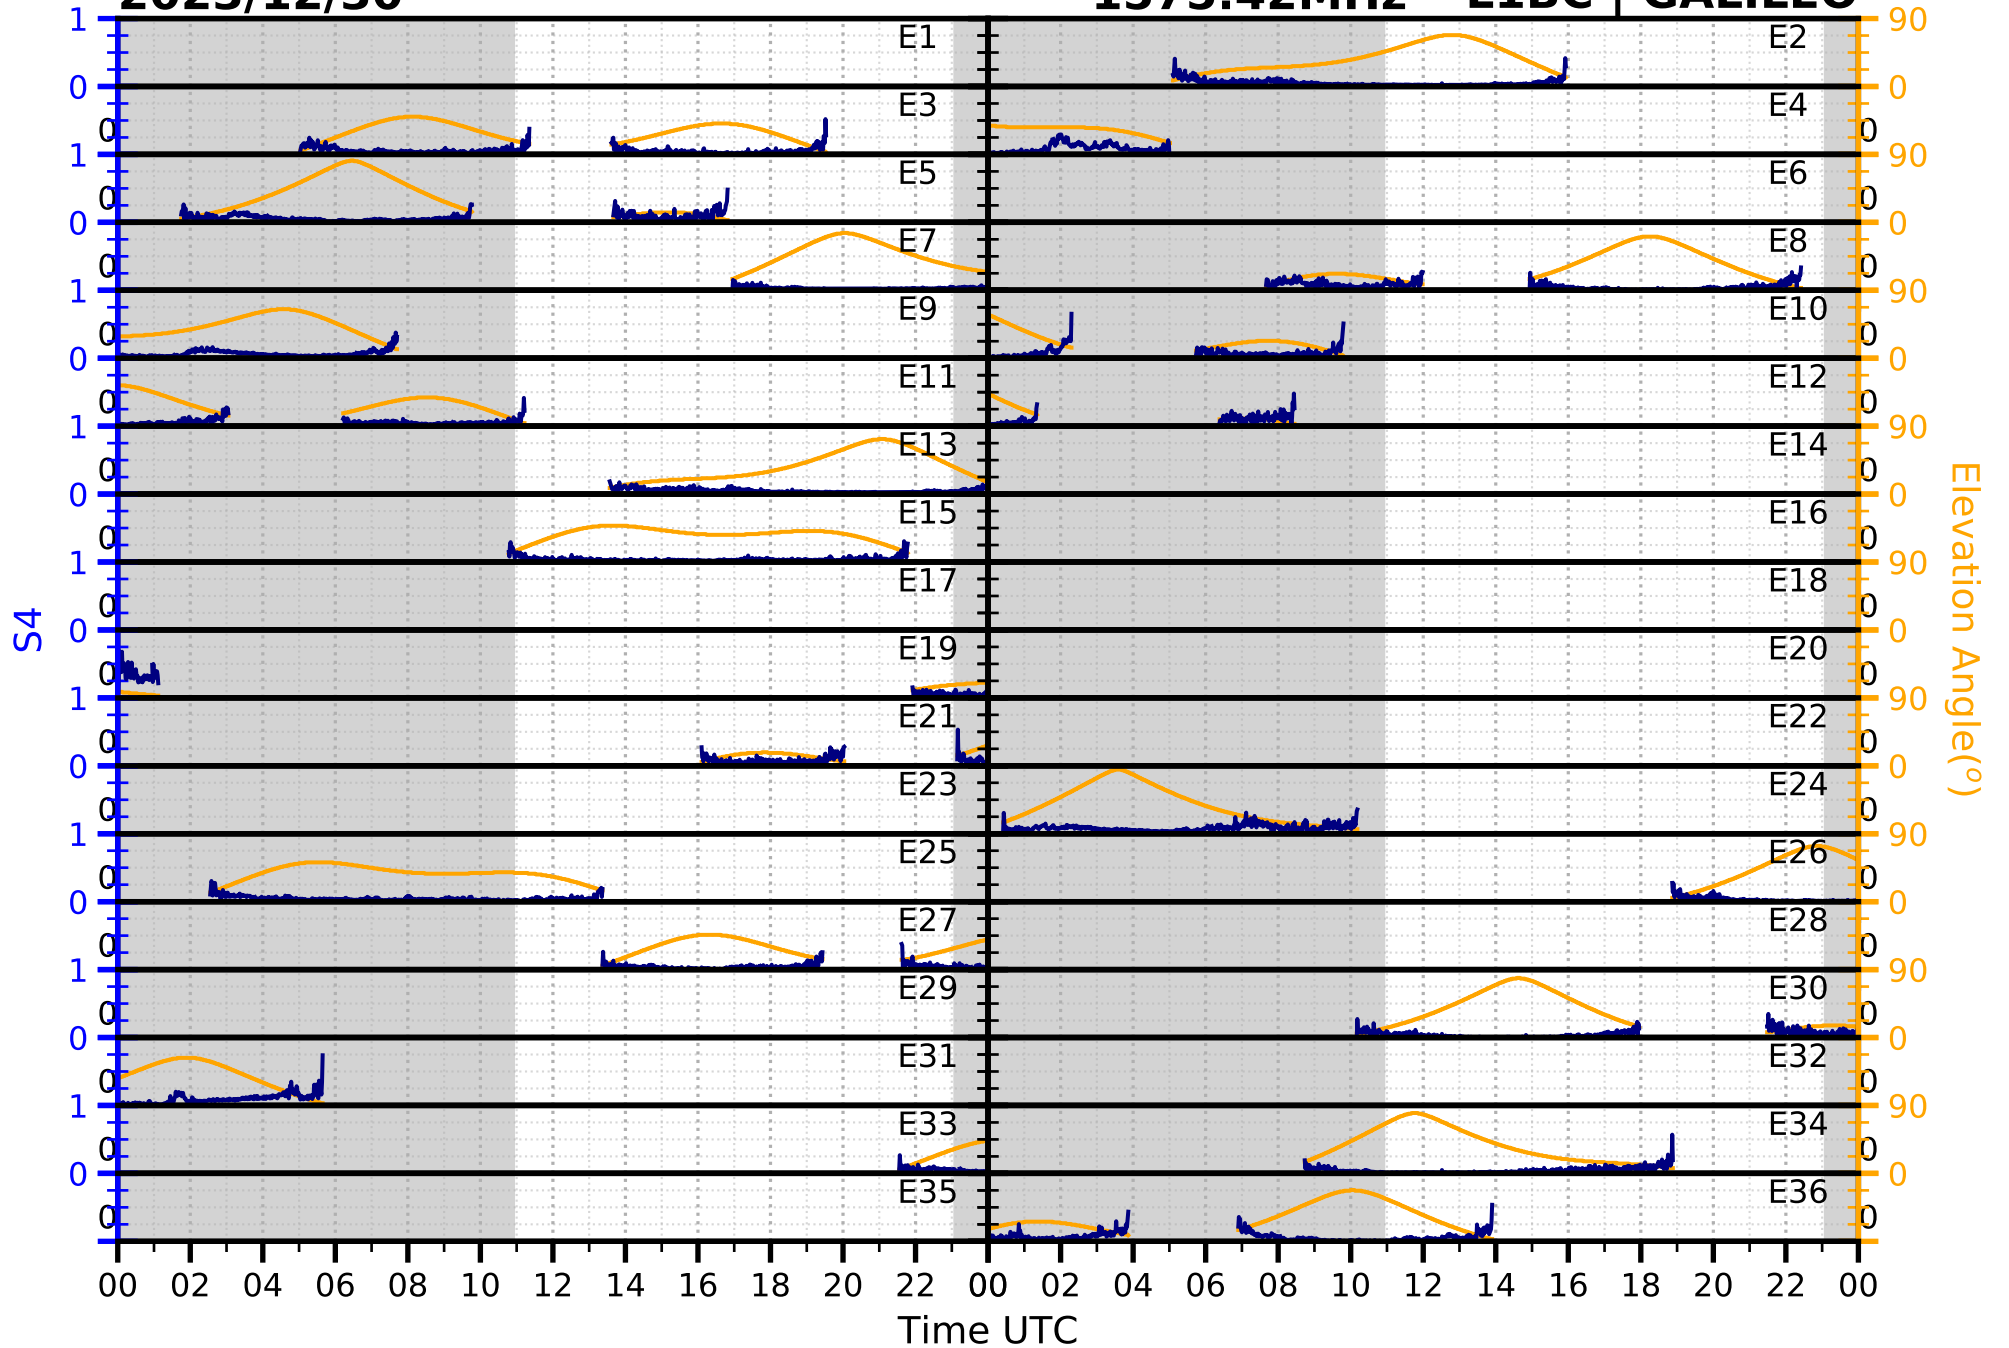

2023/12/30

S4

1575.42MHz

L1CA | GPS

2023/12/30

S4

1575.42MHz

L1BC | GALILEO

2023/12/30

S4

1602MHz

L1CA | GLONASS