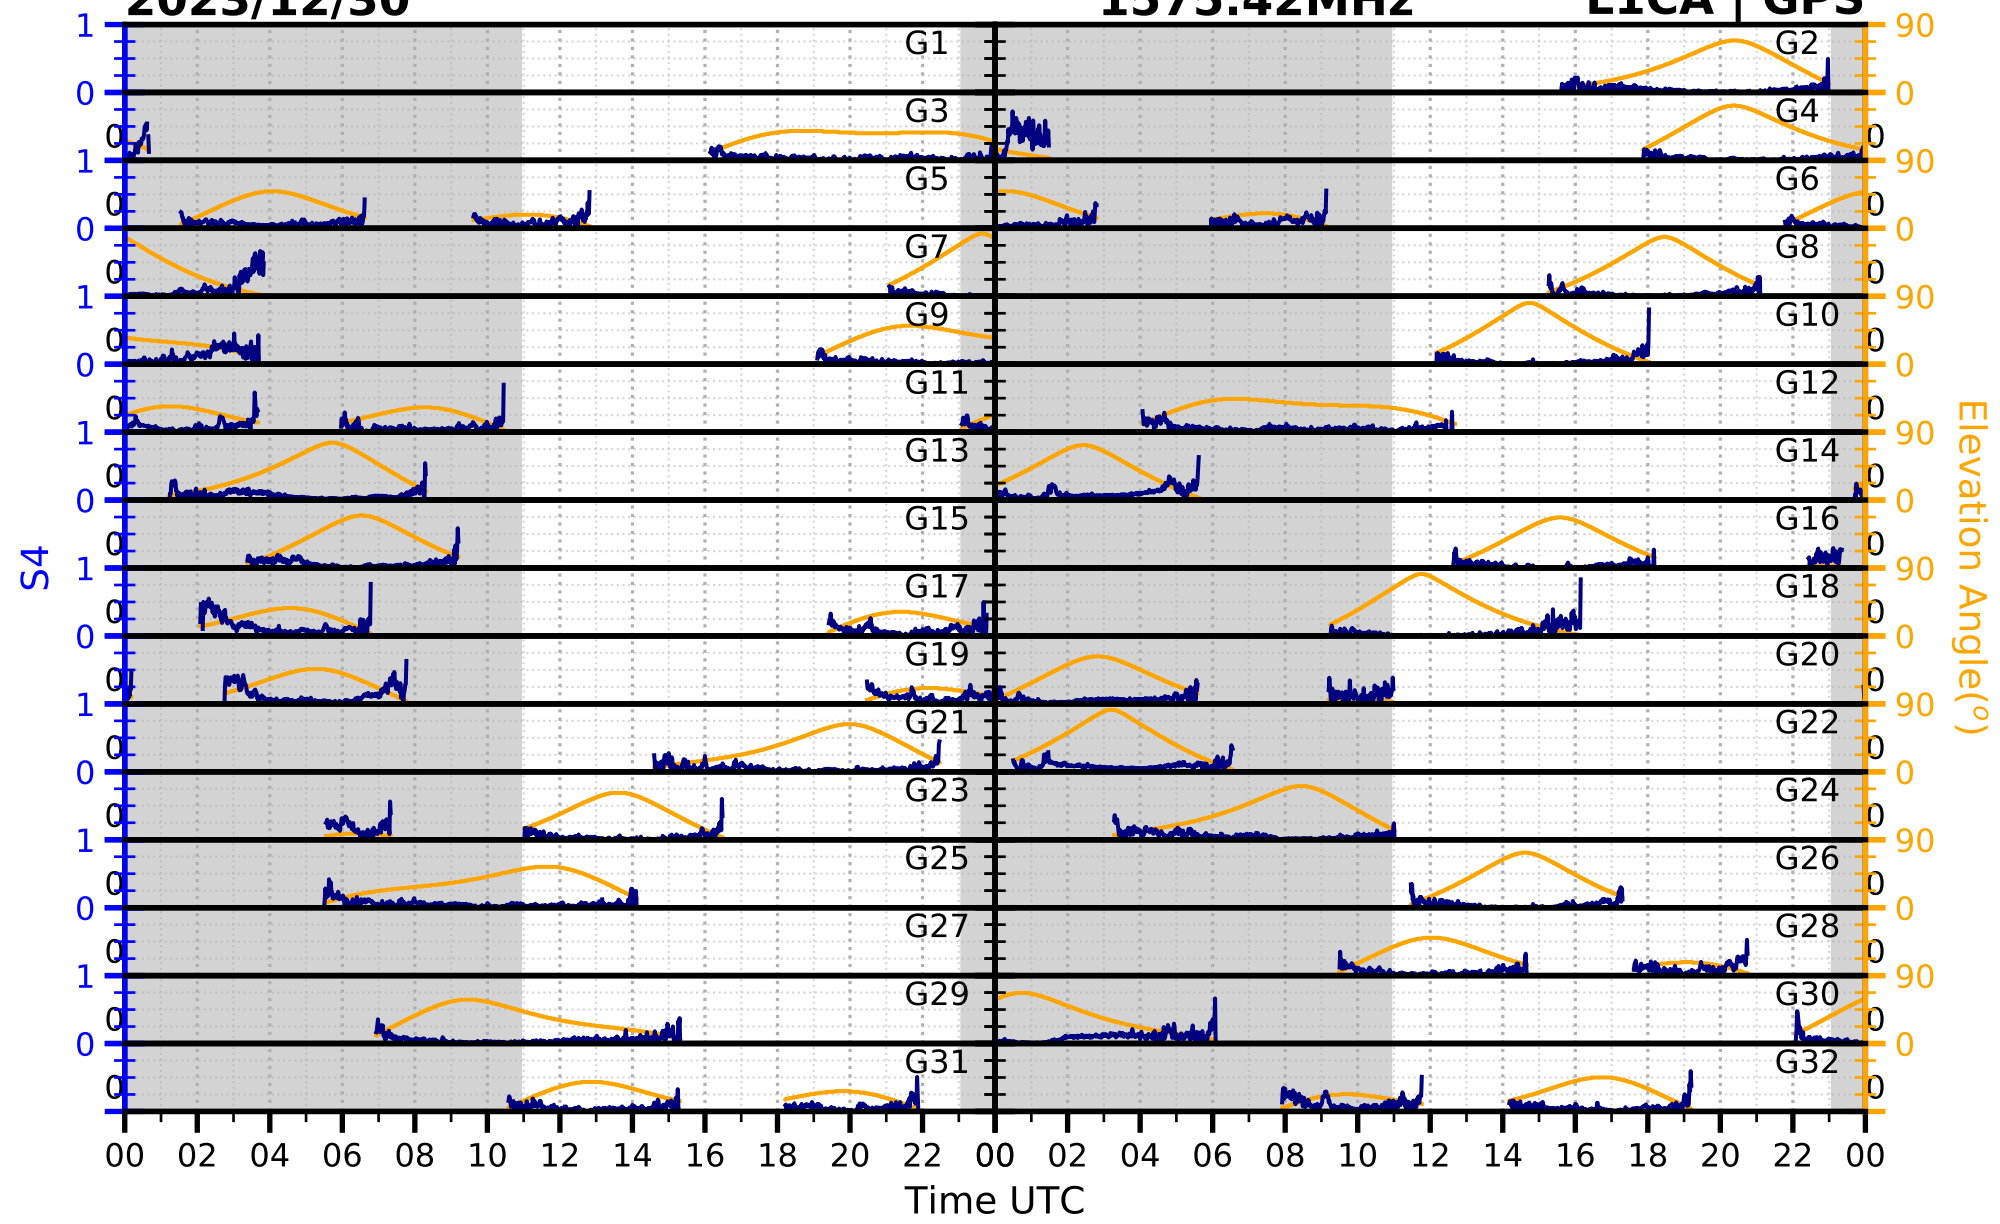

2023/12/30

S4

1575.42MHz

L1CA | GPS

2023/12/30

S4

1575.42MHz

L1BC | GALILEO

2023/12/30

S4

1602MHz

L1CA | GLONASS