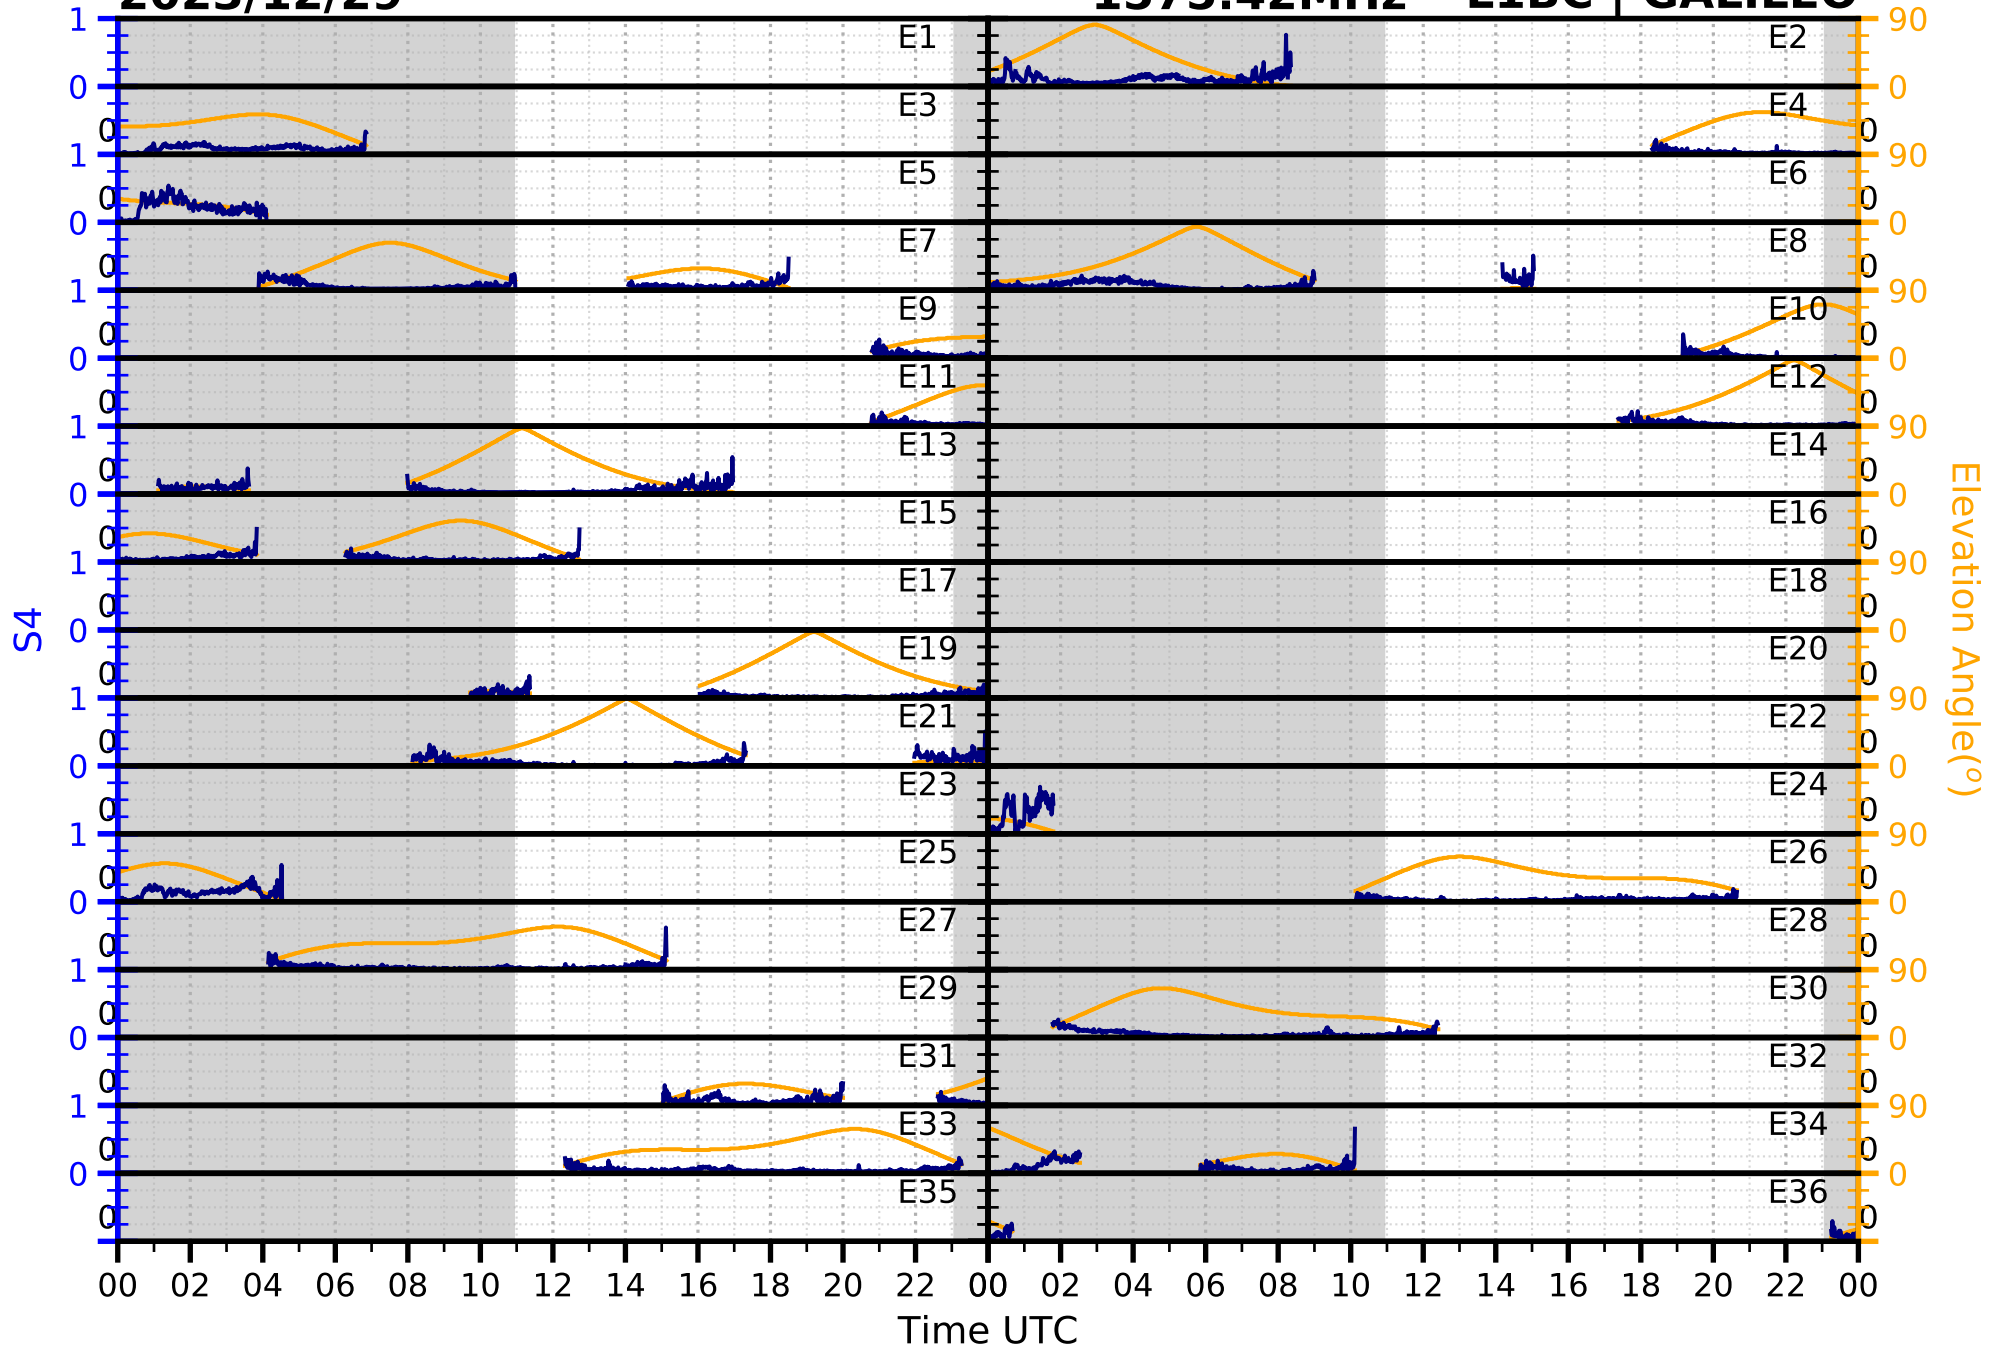

2023/12/29

S4

1575.42MHz

L1CA | GPS

2023/12/29

S4

1575.42MHz

L1BC | GALILEO

2023/12/29

S4

1602MHz

L1CA | GLONASS