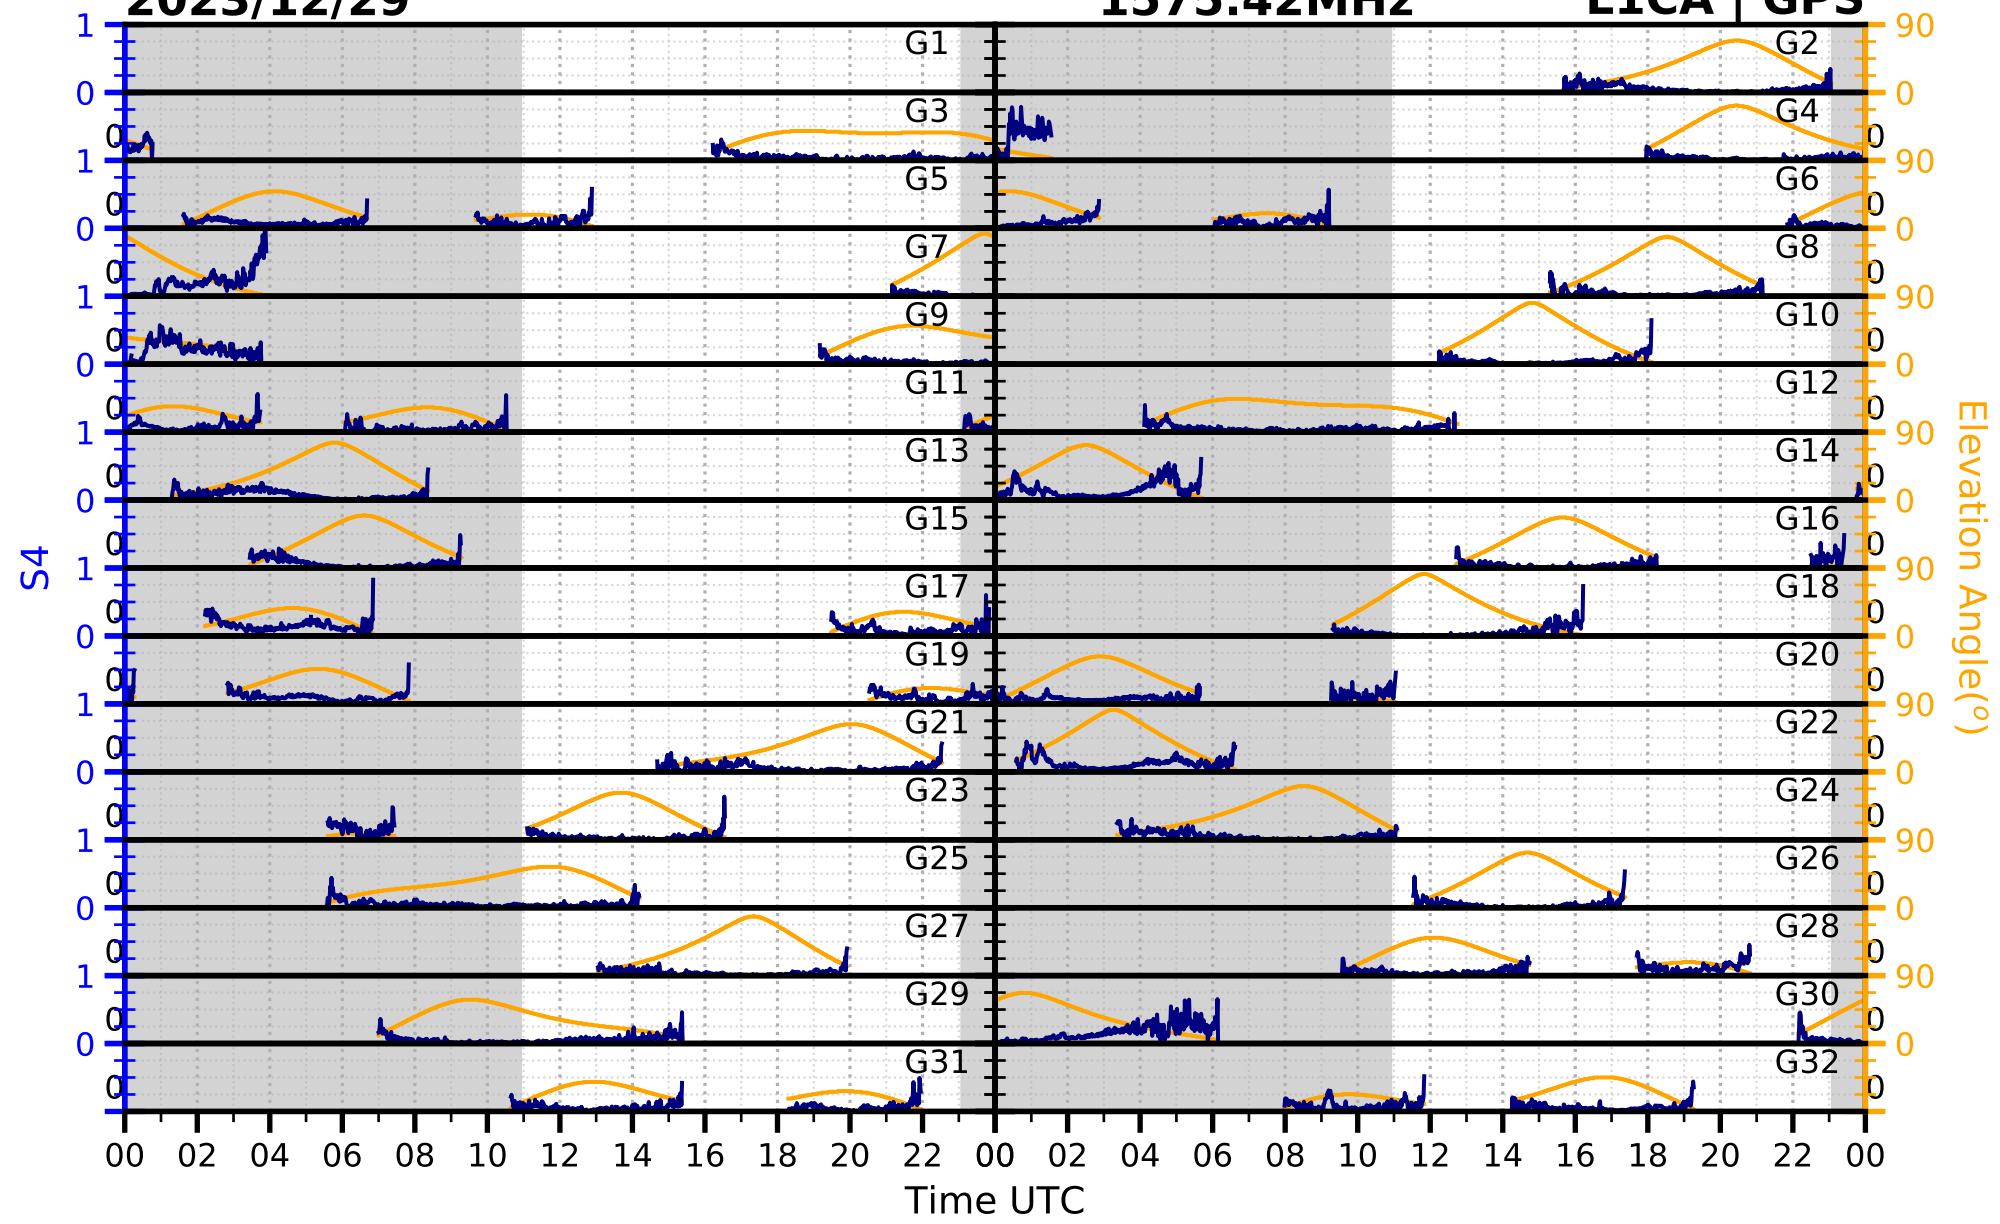

2023/12/29

S4

1575.42MHz

L1CA | GPS

2023/12/29

S4

1575.42MHz

L1BC | GALILEO

2023/12/29

S4

1602MHz

L1CA | GLONASS