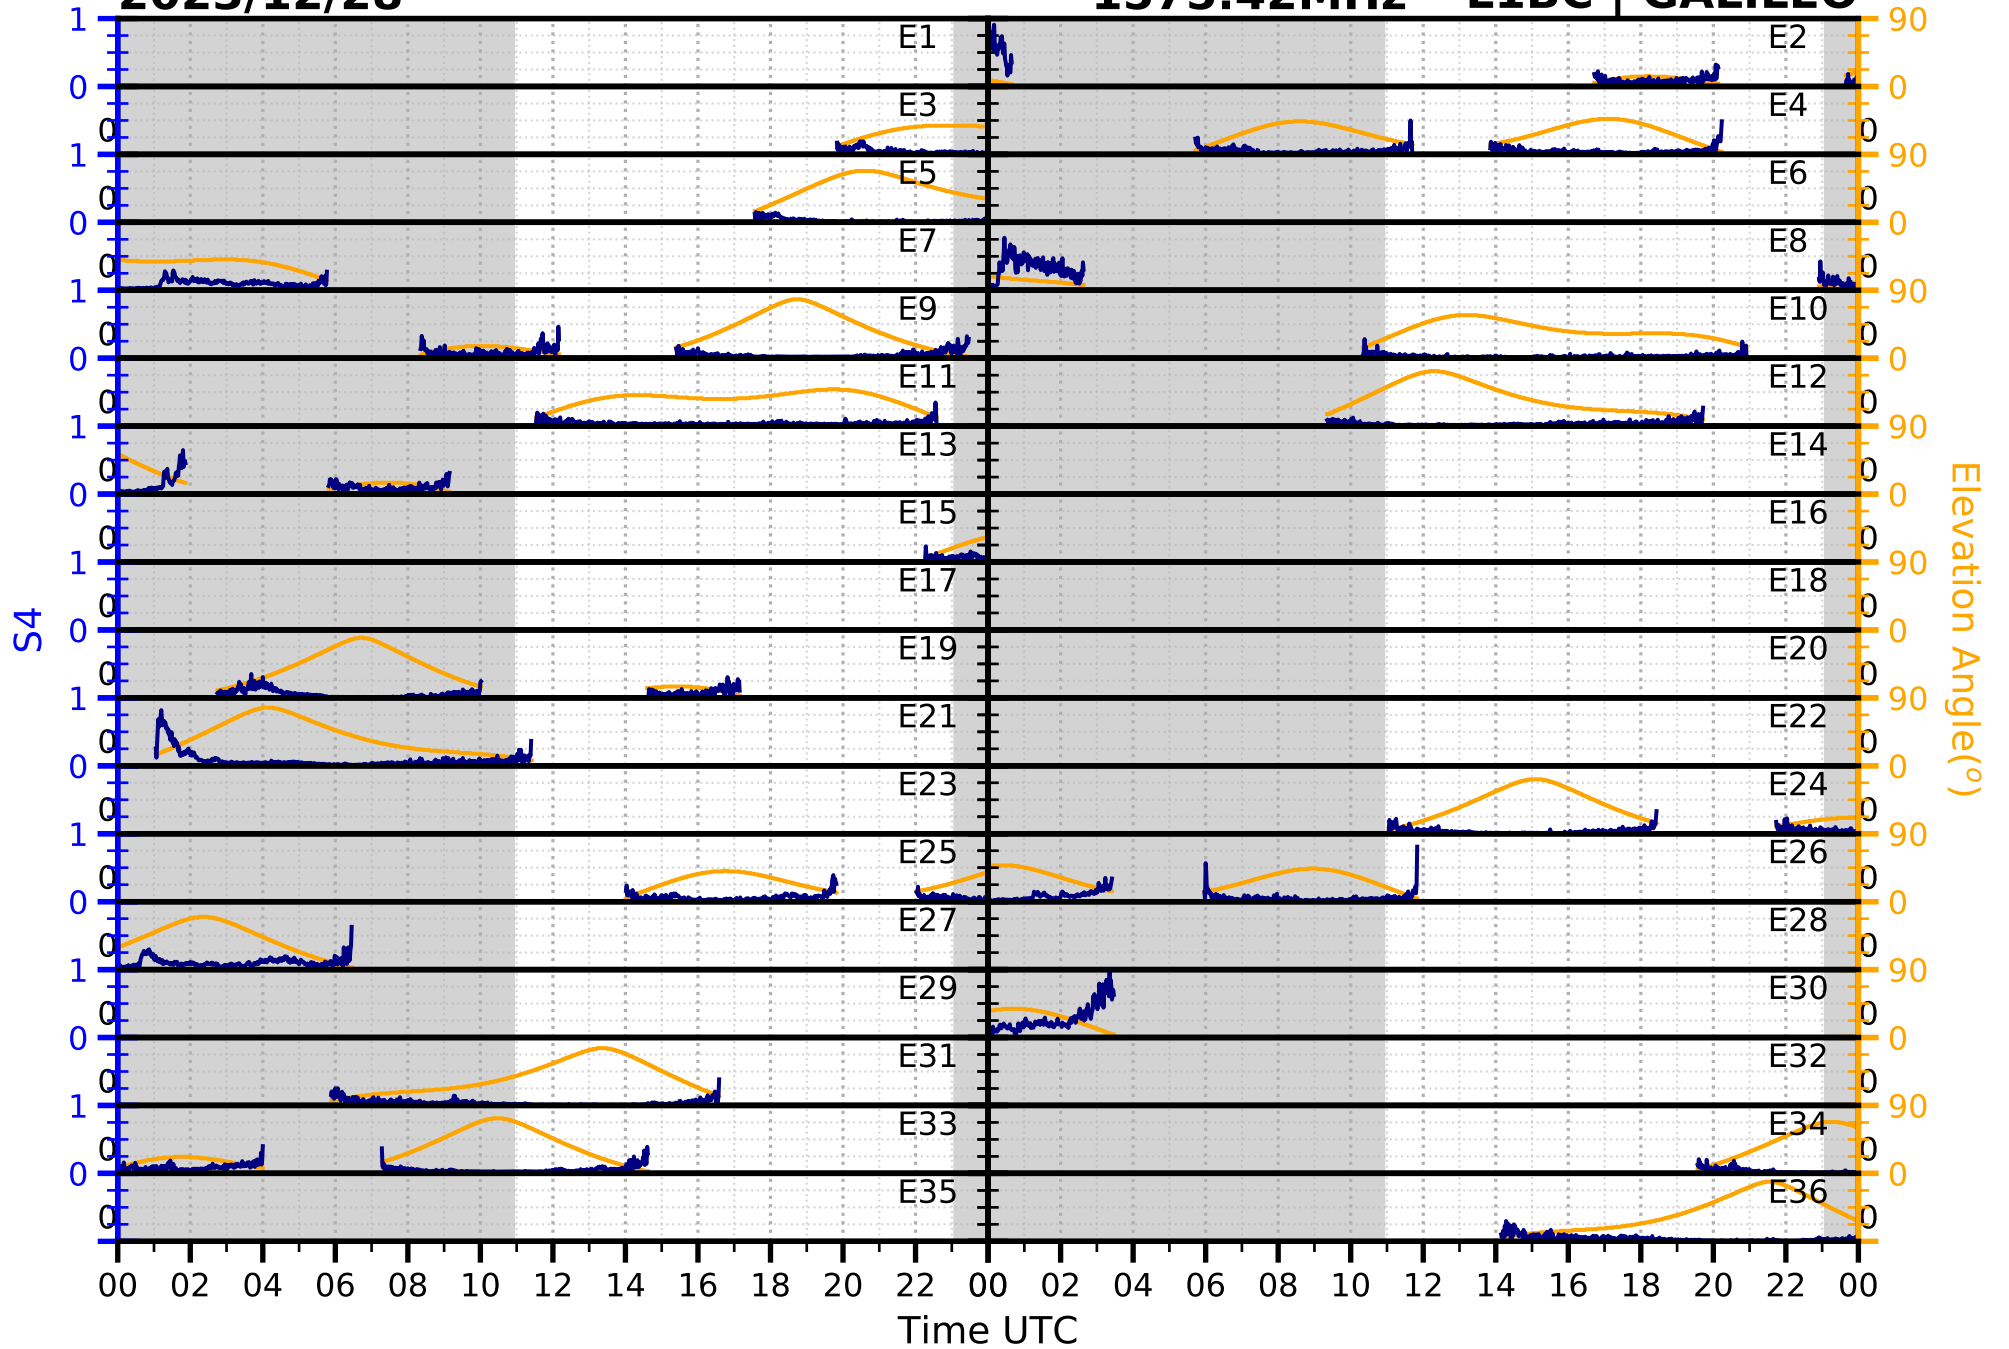

2023/12/28

S4

1575.42MHz

L1CA | GPS

2023/12/28

S4

1575.42MHz

L1BC | GALILEO

2023/12/28

S4

1602MHz

L1CA | GLONASS