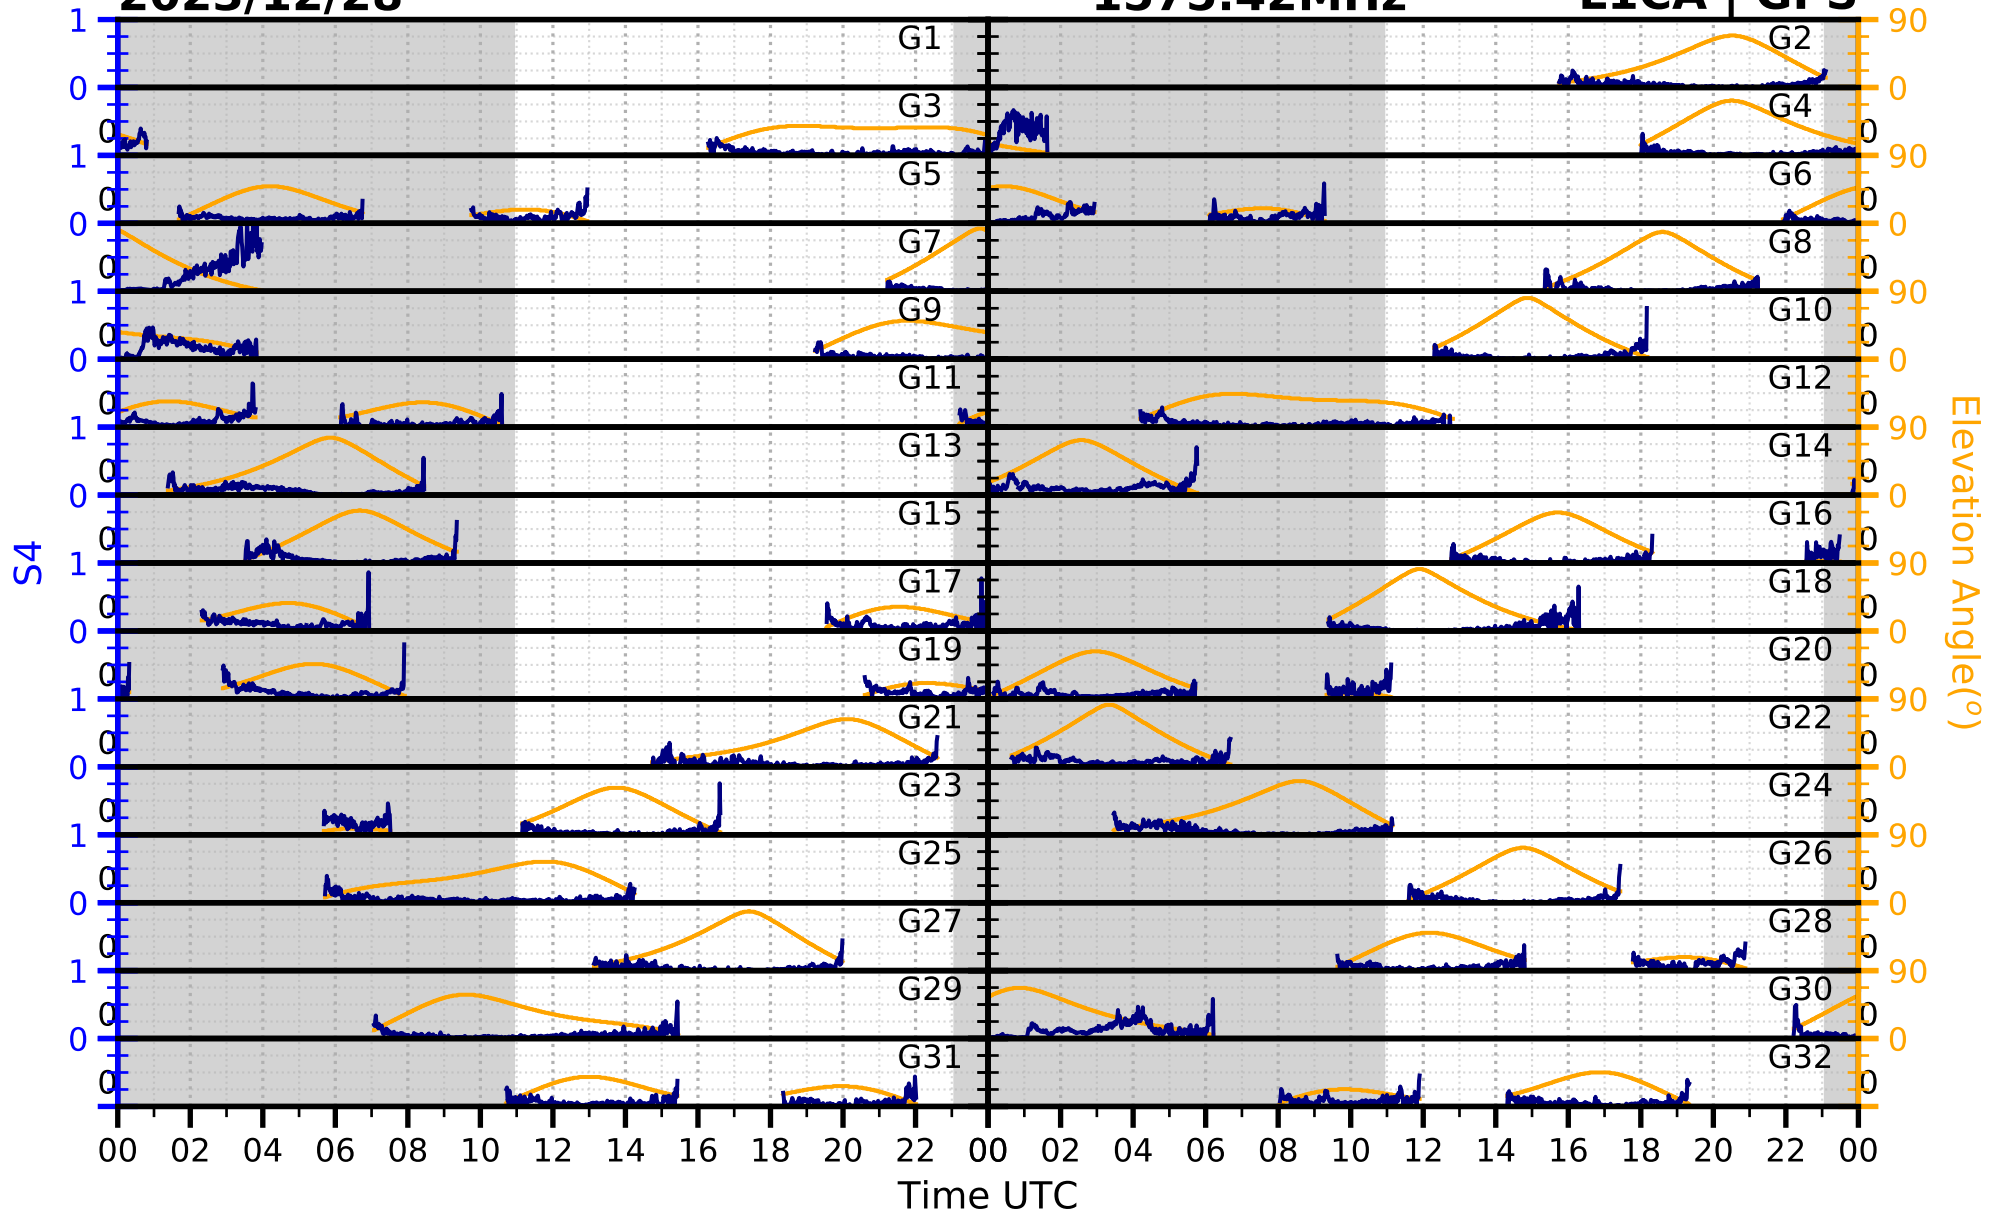

2023/12/28

S4

1575.42MHz

L1CA | GPS

2023/12/28

S4

1575.42MHz

L1BC | GALILEO

2023/12/28

S4

1602MHz

L1CA | GLONASS