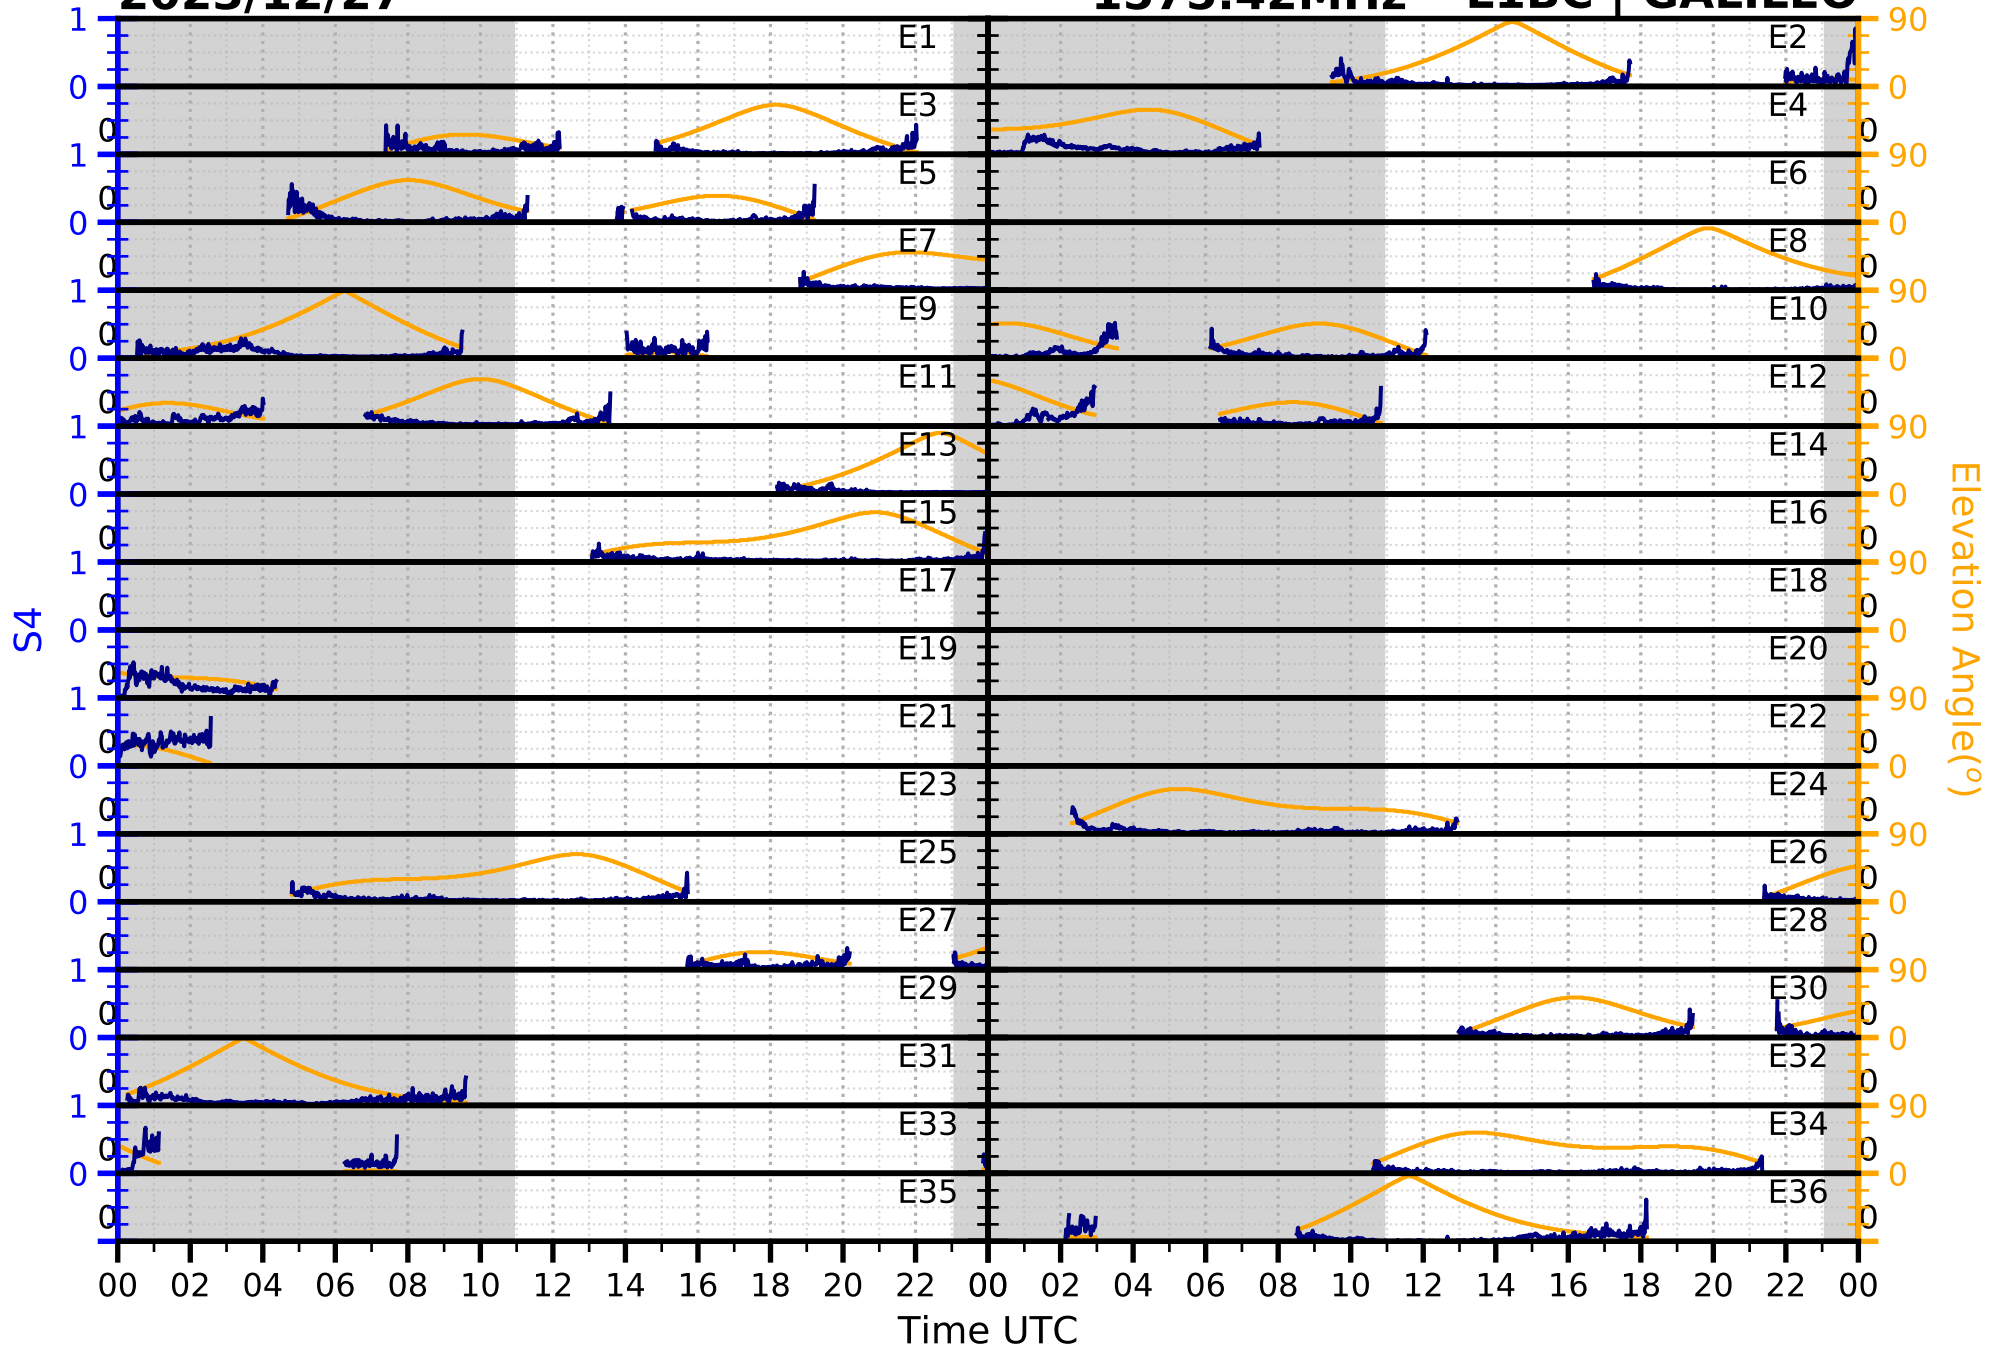

2023/12/27

S4

1575.42MHz

L1CA | GPS

2023/12/27

S4

1575.42MHz

L1BC | GALILEO

2023/12/27

S4

1602MHz

L1CA | GLONASS