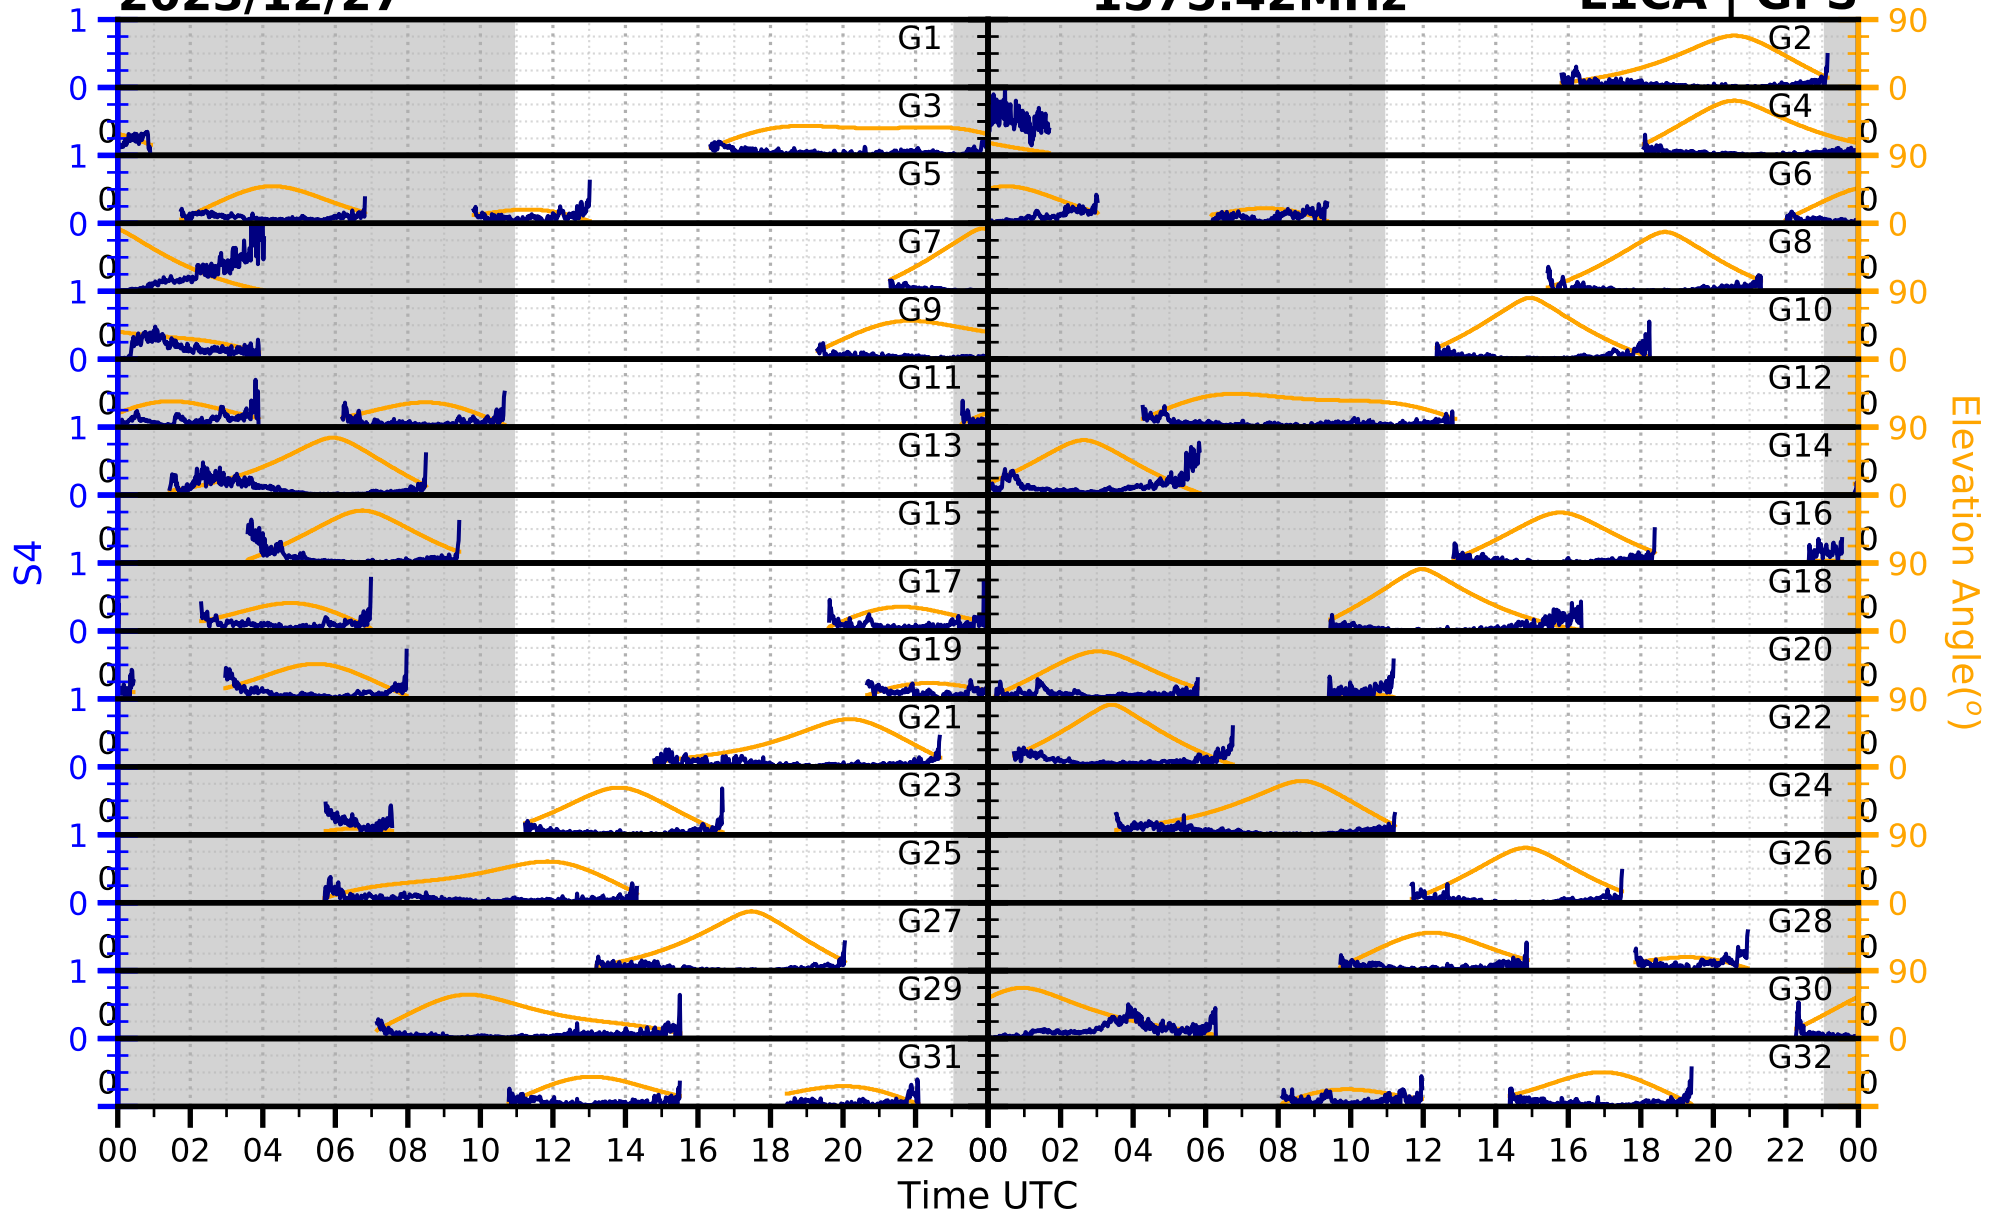

2023/12/27

S4

1575.42MHz

L1CA | GPS

2023/12/27

S4

1575.42MHz

L1BC | GALILEO

2023/12/27

S4

1602MHz

L1CA | GLONASS