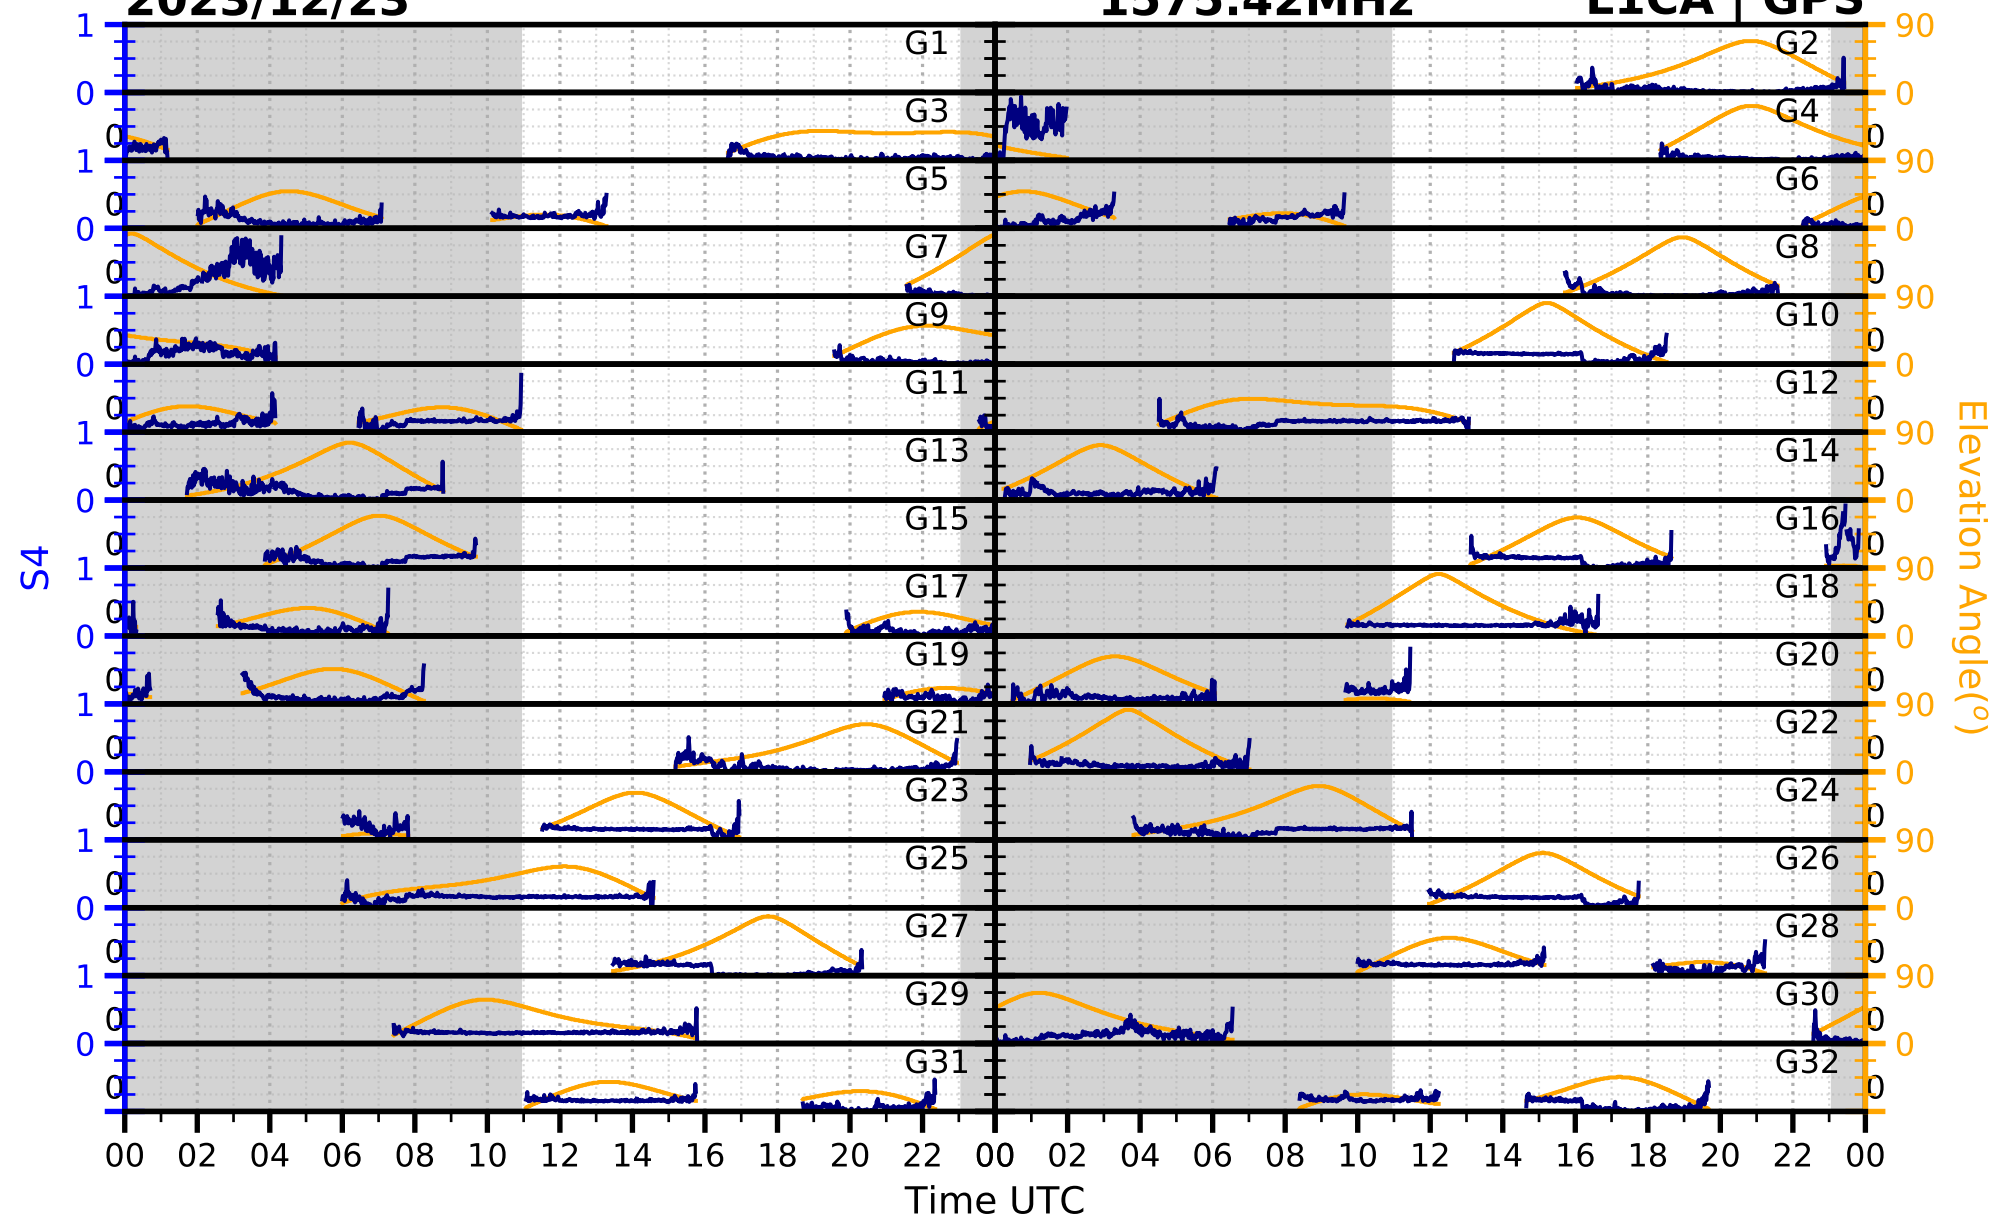

2023/12/23

S4

1575.42MHz

L1CA | GPS

2023/12/23

S4

1575.42MHz

L1BC | GALILEO

2023/12/23

S4

1602MHz

L1CA | GLONASS