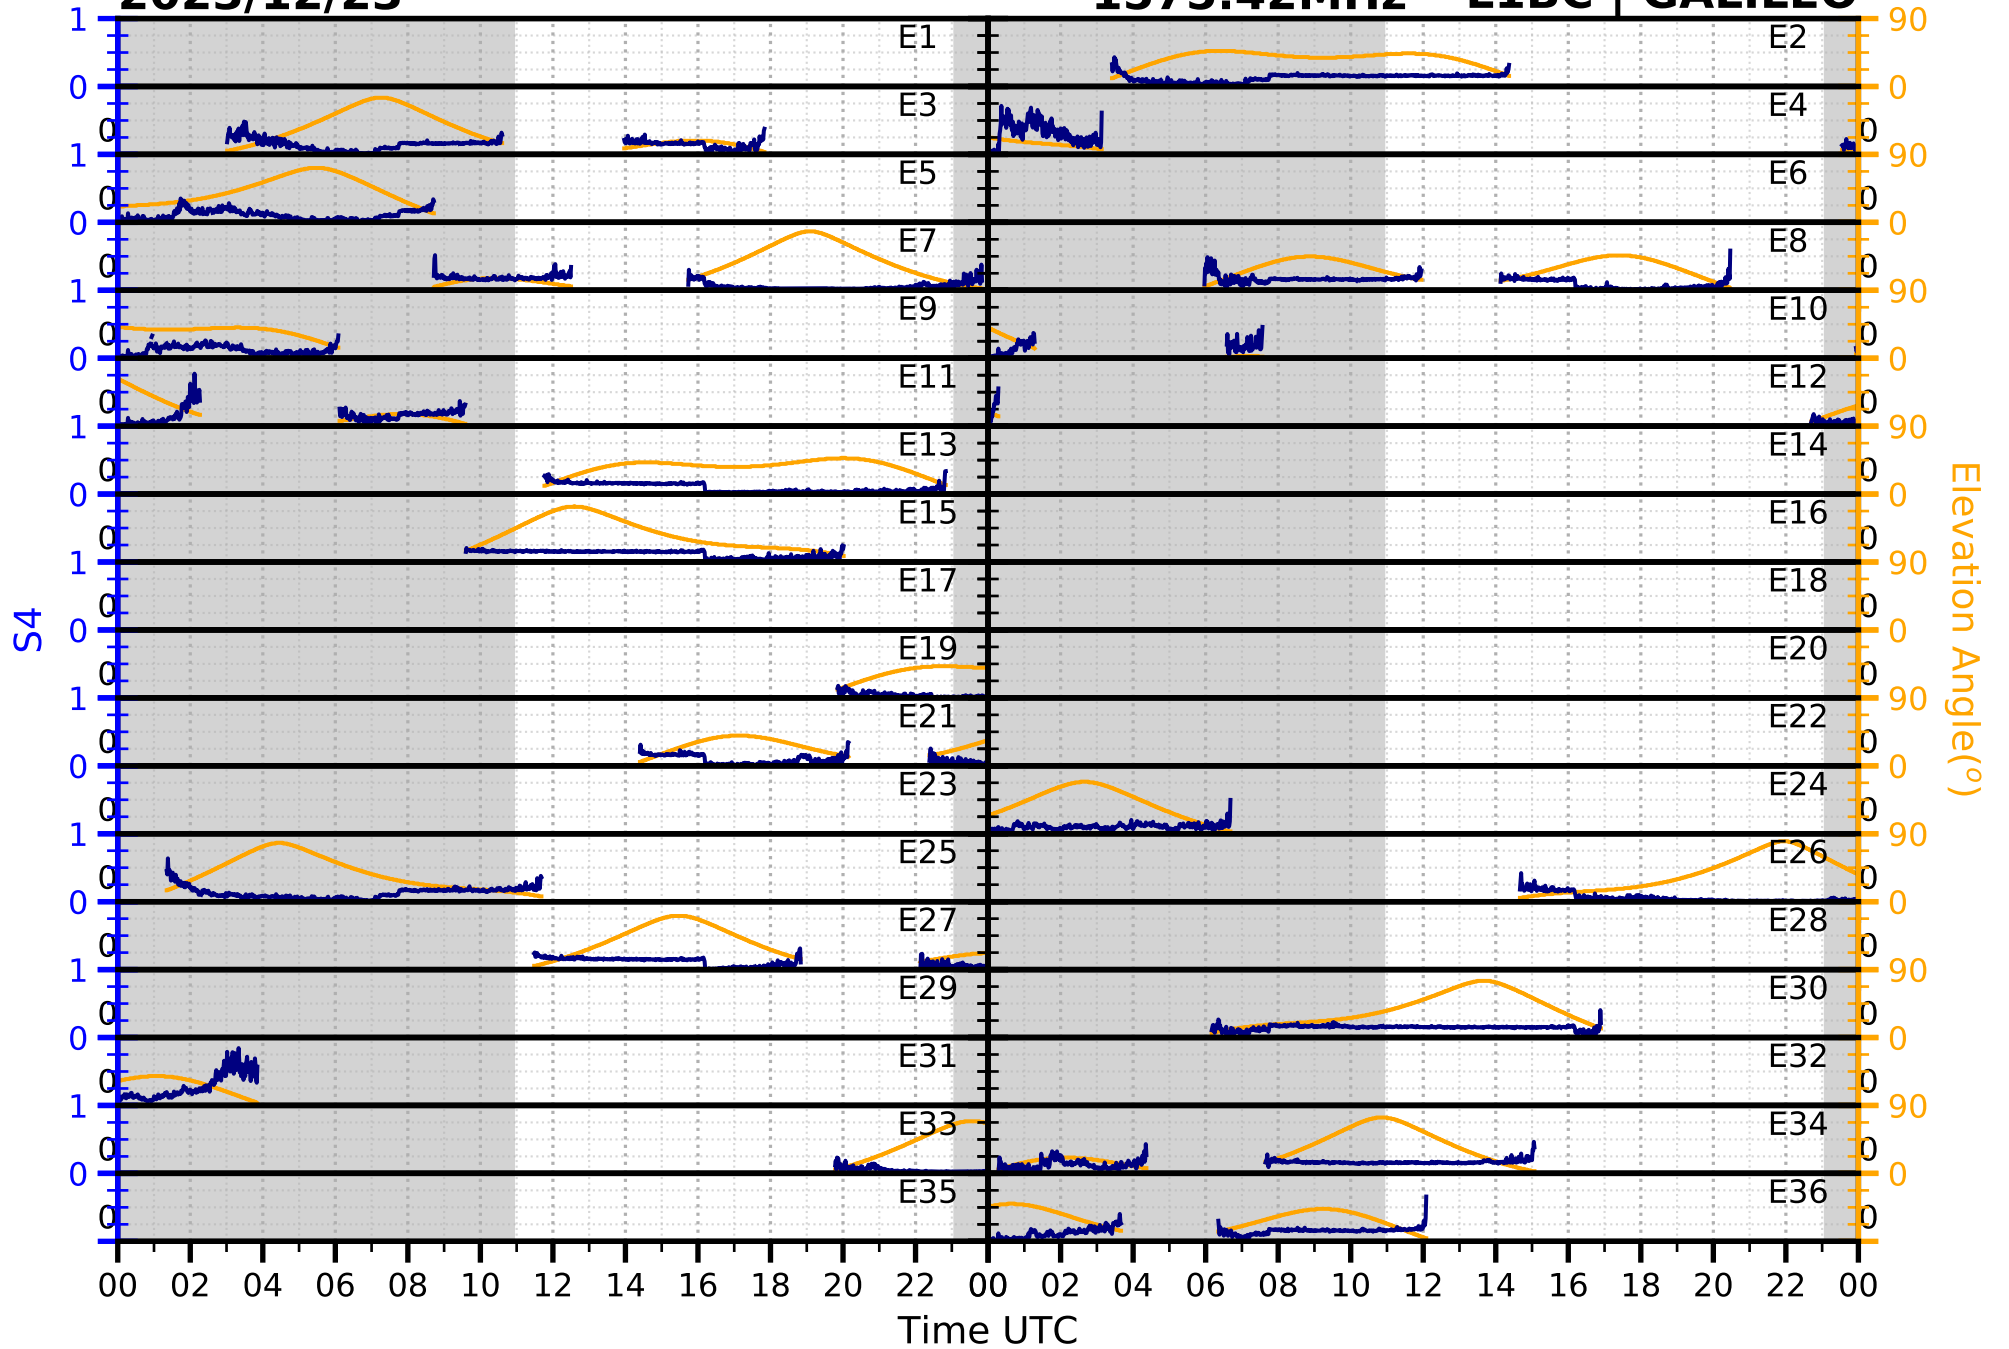

2023/12/23

S4

1575.42MHz

L1CA | GPS

2023/12/23

S4

1575.42MHz

L1BC | GALILEO

2023/12/23

S4

1602MHz

L1CA | GLONASS