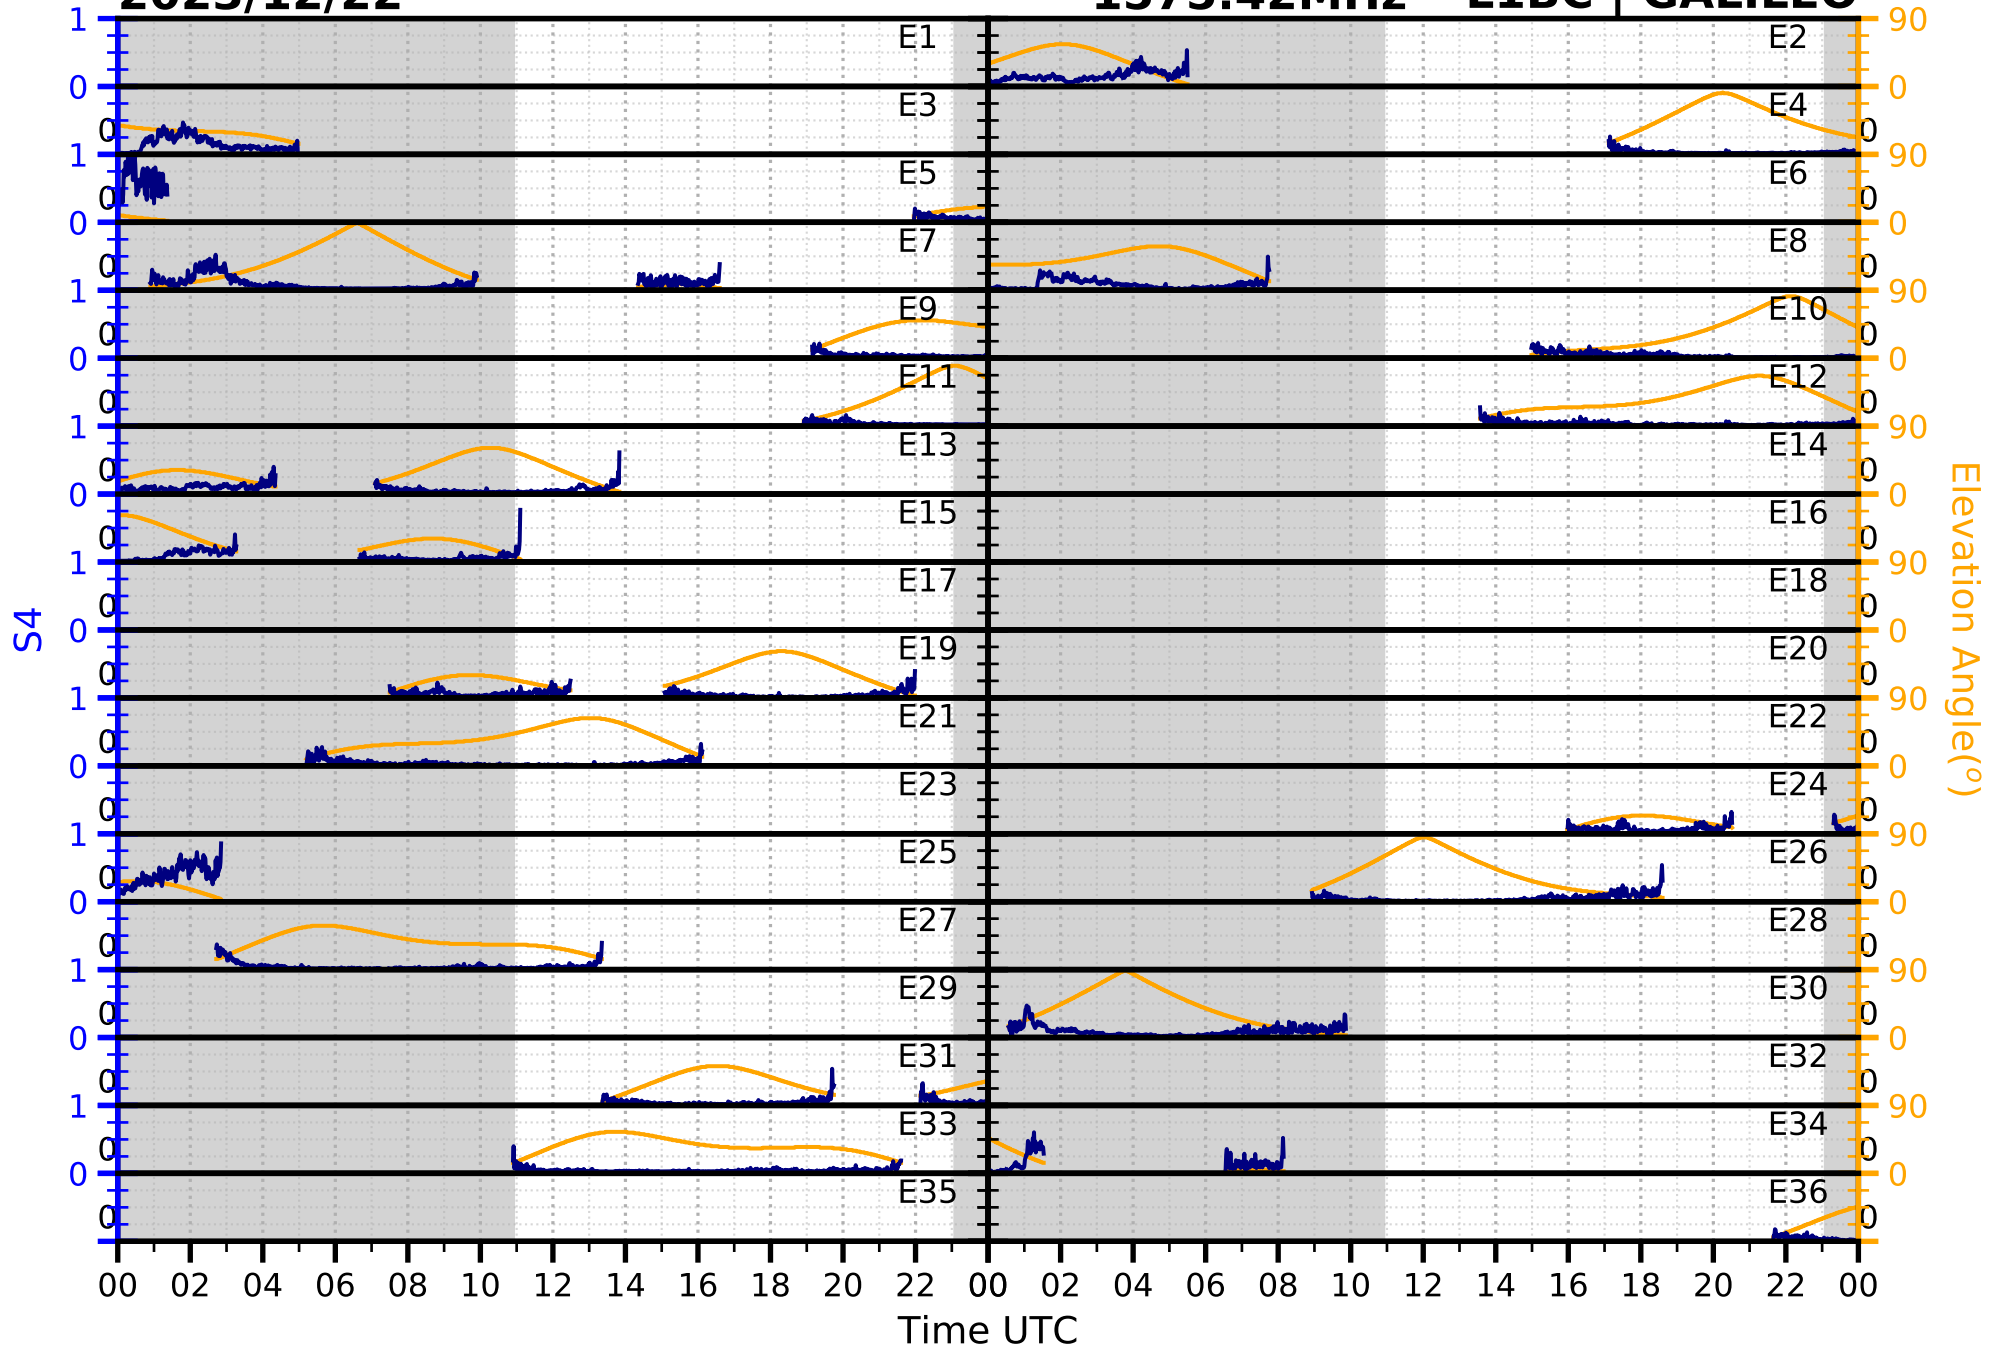

2023/12/22

S4 1575.42MHz

L1CA | GPS

2023/12/22

S4

1575.42MHz

L1BC | GALILEO

2023/12/22

S4

1602MHz

L1CA | GLONASS