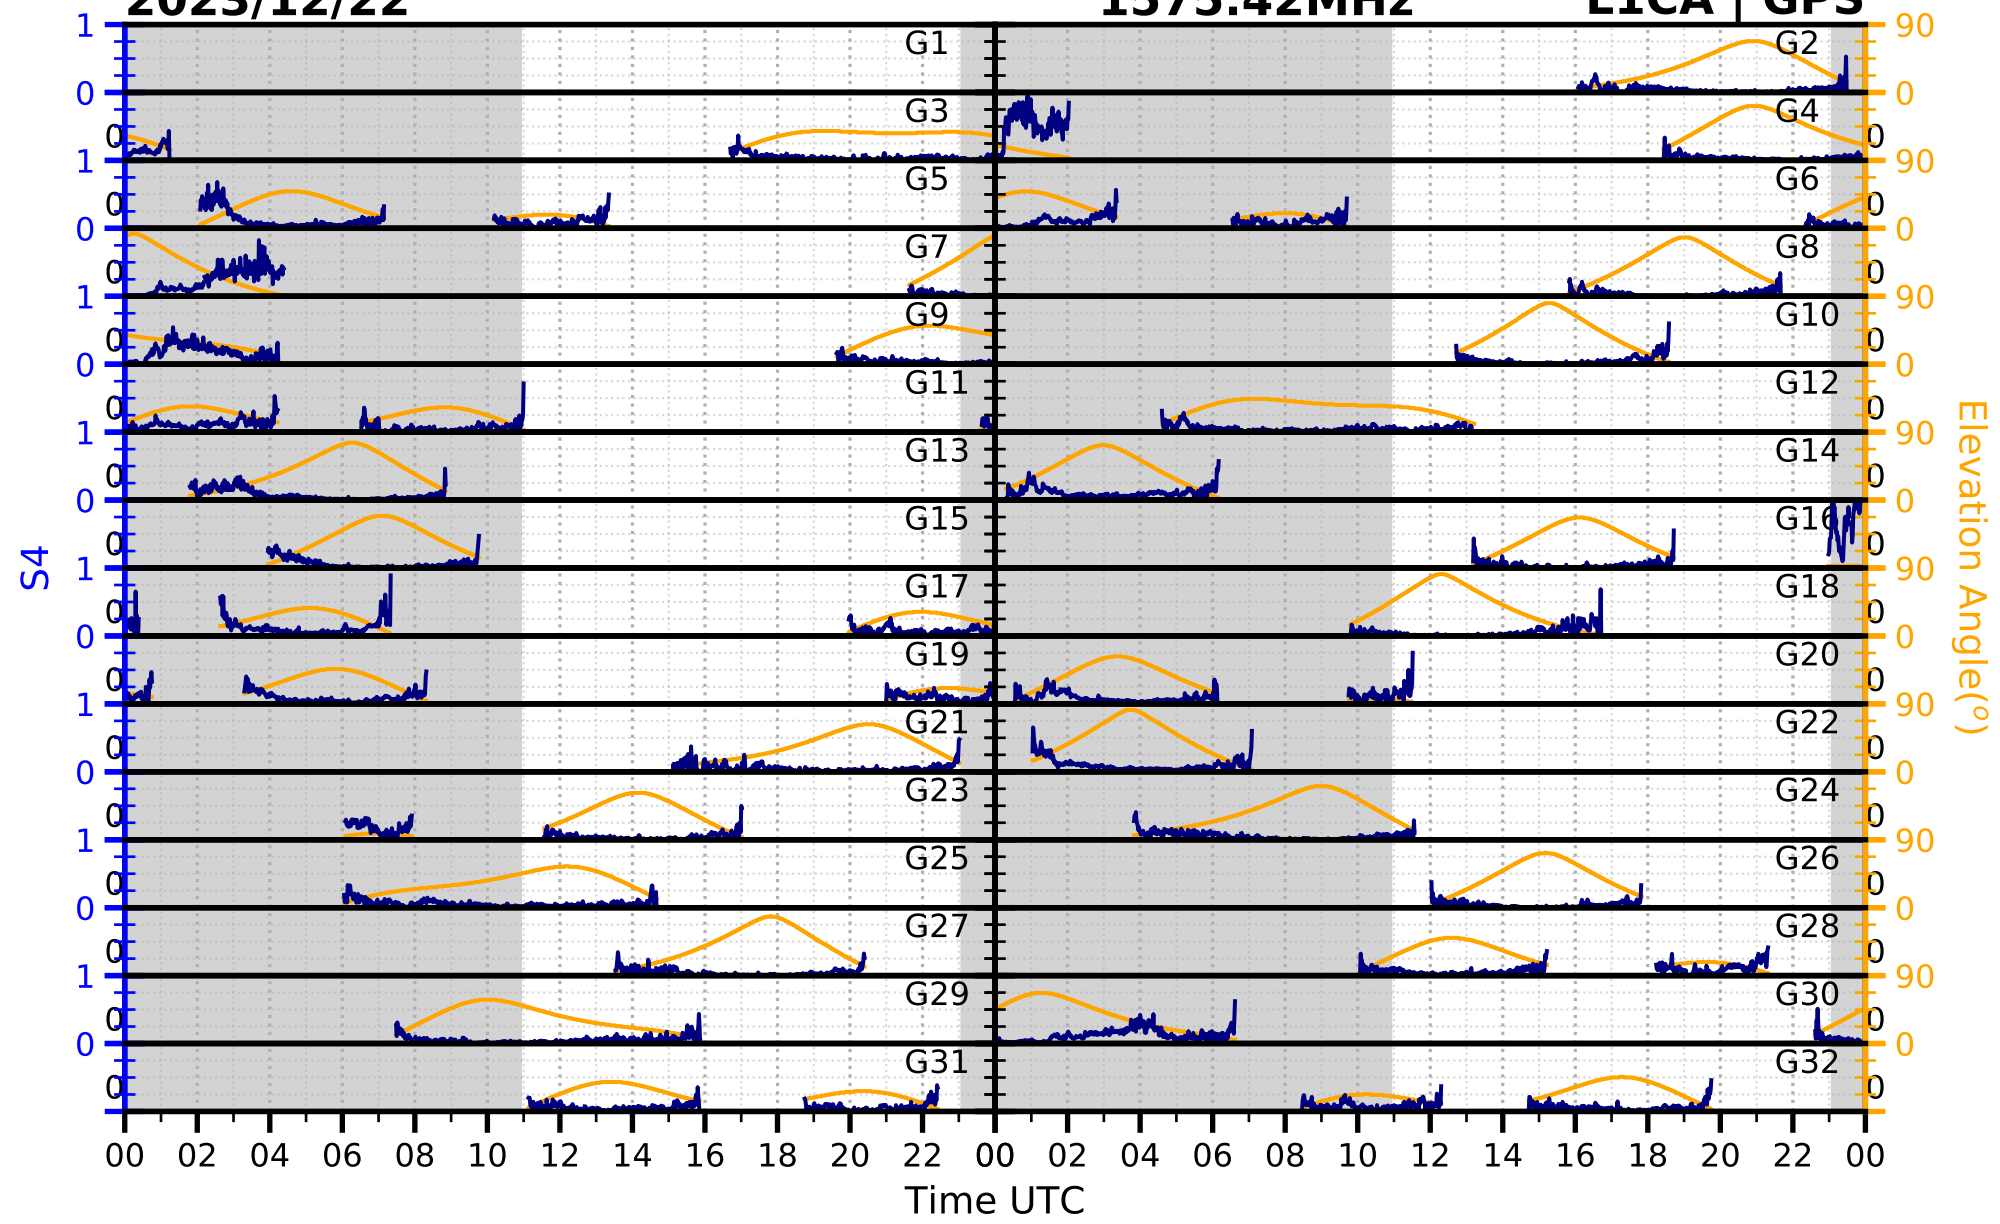

2023/12/22

S4 1575.42MHz

L1CA | GPS

2023/12/22

S4

1575.42MHz

L1BC | GALILEO

2023/12/22

S4

1602MHz

L1CA | GLONASS