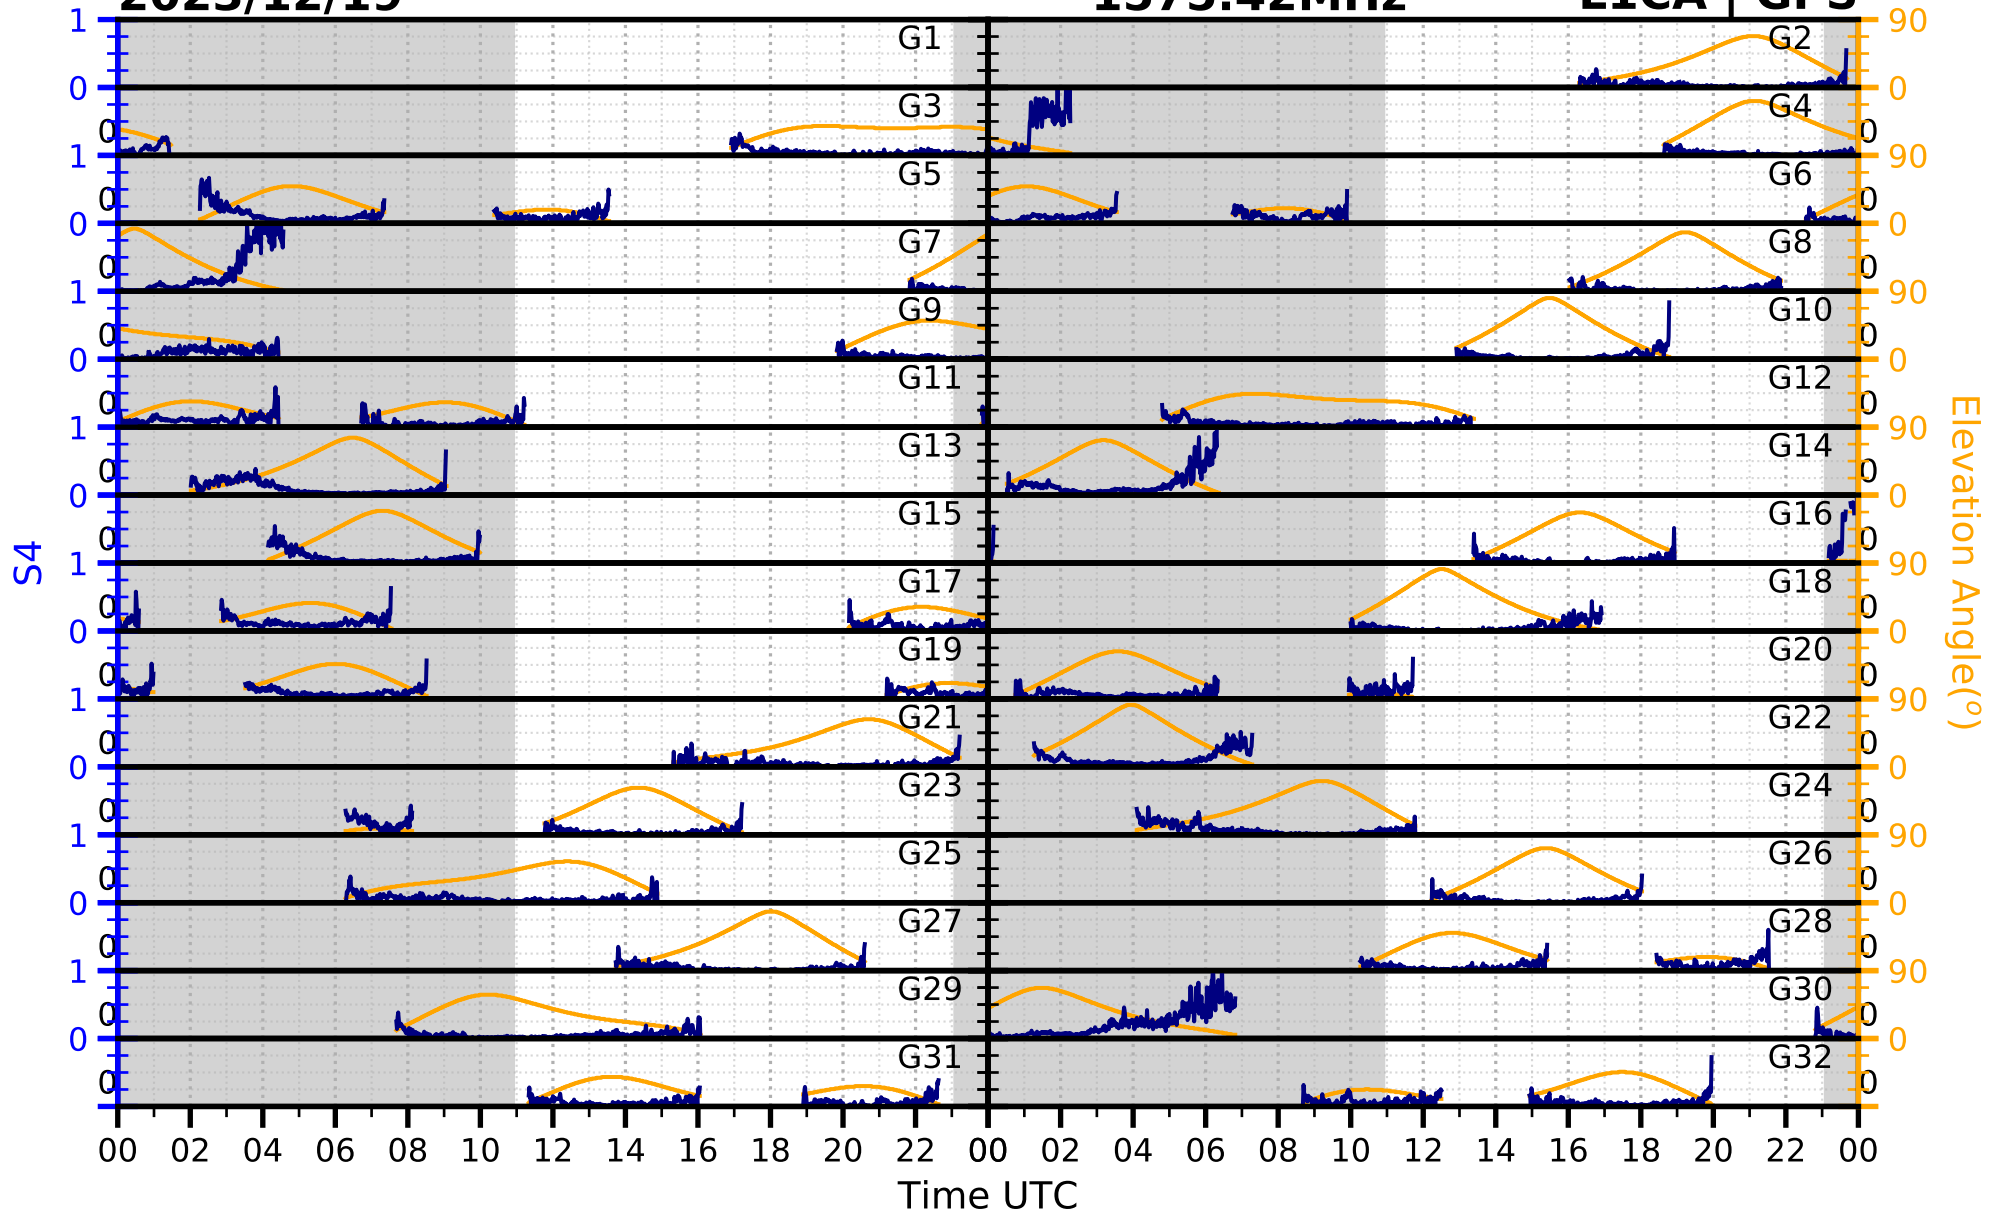

2023/12/19

S4

1575.42MHz

L1CA | GPS

2023/12/19

S4

1575.42MHz

L1BC | GALILEO

2023/12/19

S4

1602MHz

L1CA | GLONASS