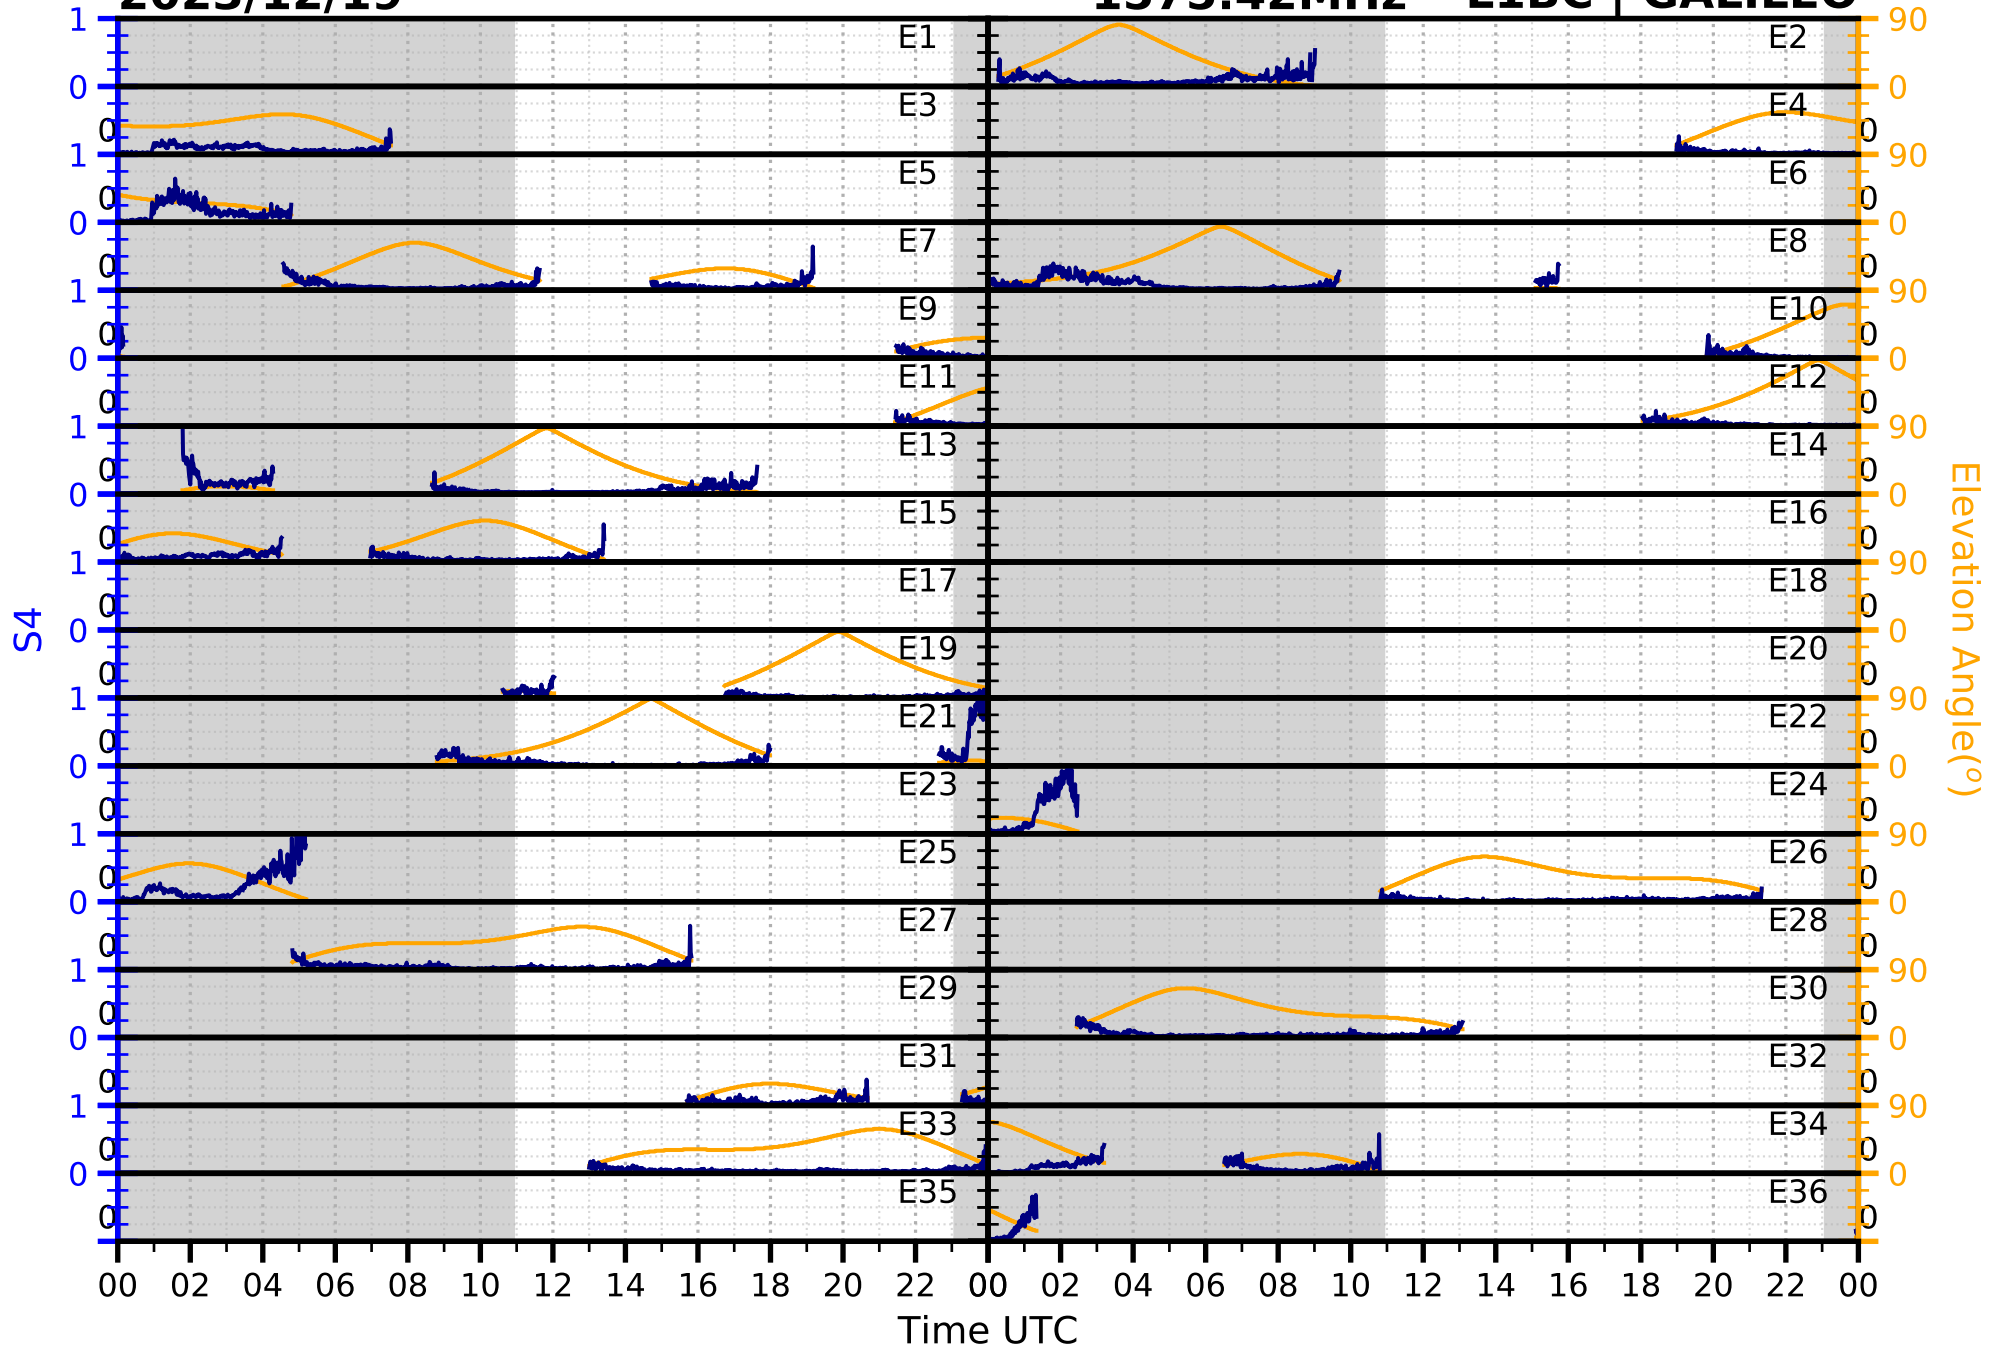

2023/12/19

S4

1575.42MHz

L1CA | GPS

2023/12/19

S4

1575.42MHz

L1BC | GALILEO

2023/12/19

S4

1602MHz

L1CA | GLONASS