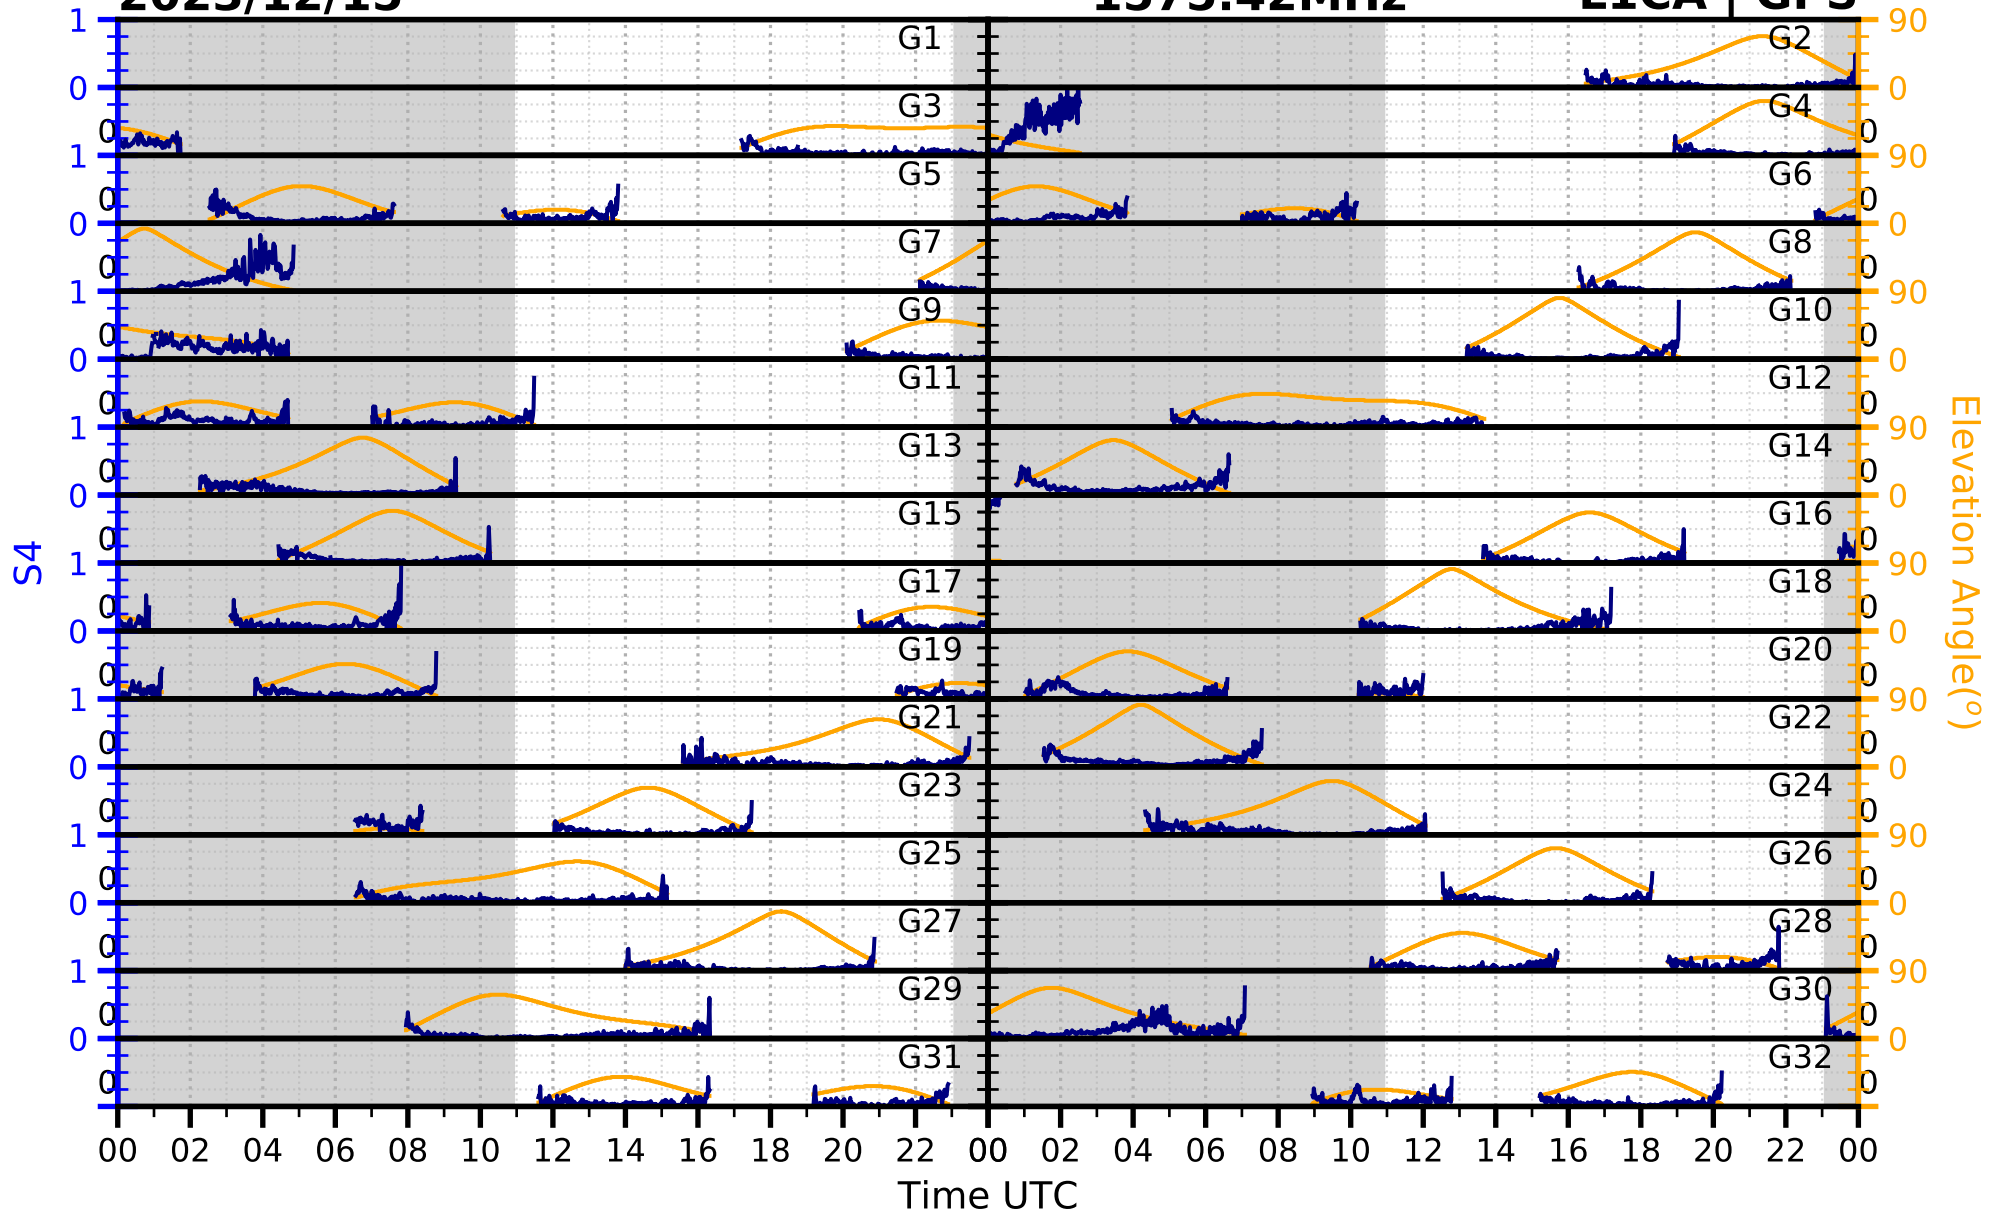

2023/12/15

S4

1575.42MHz

L1CA | GPS

2023/12/15

S4

1575.42MHz

L1BC | GALILEO

2023/12/15

S4

1602MHz

L1CA | GLONASS