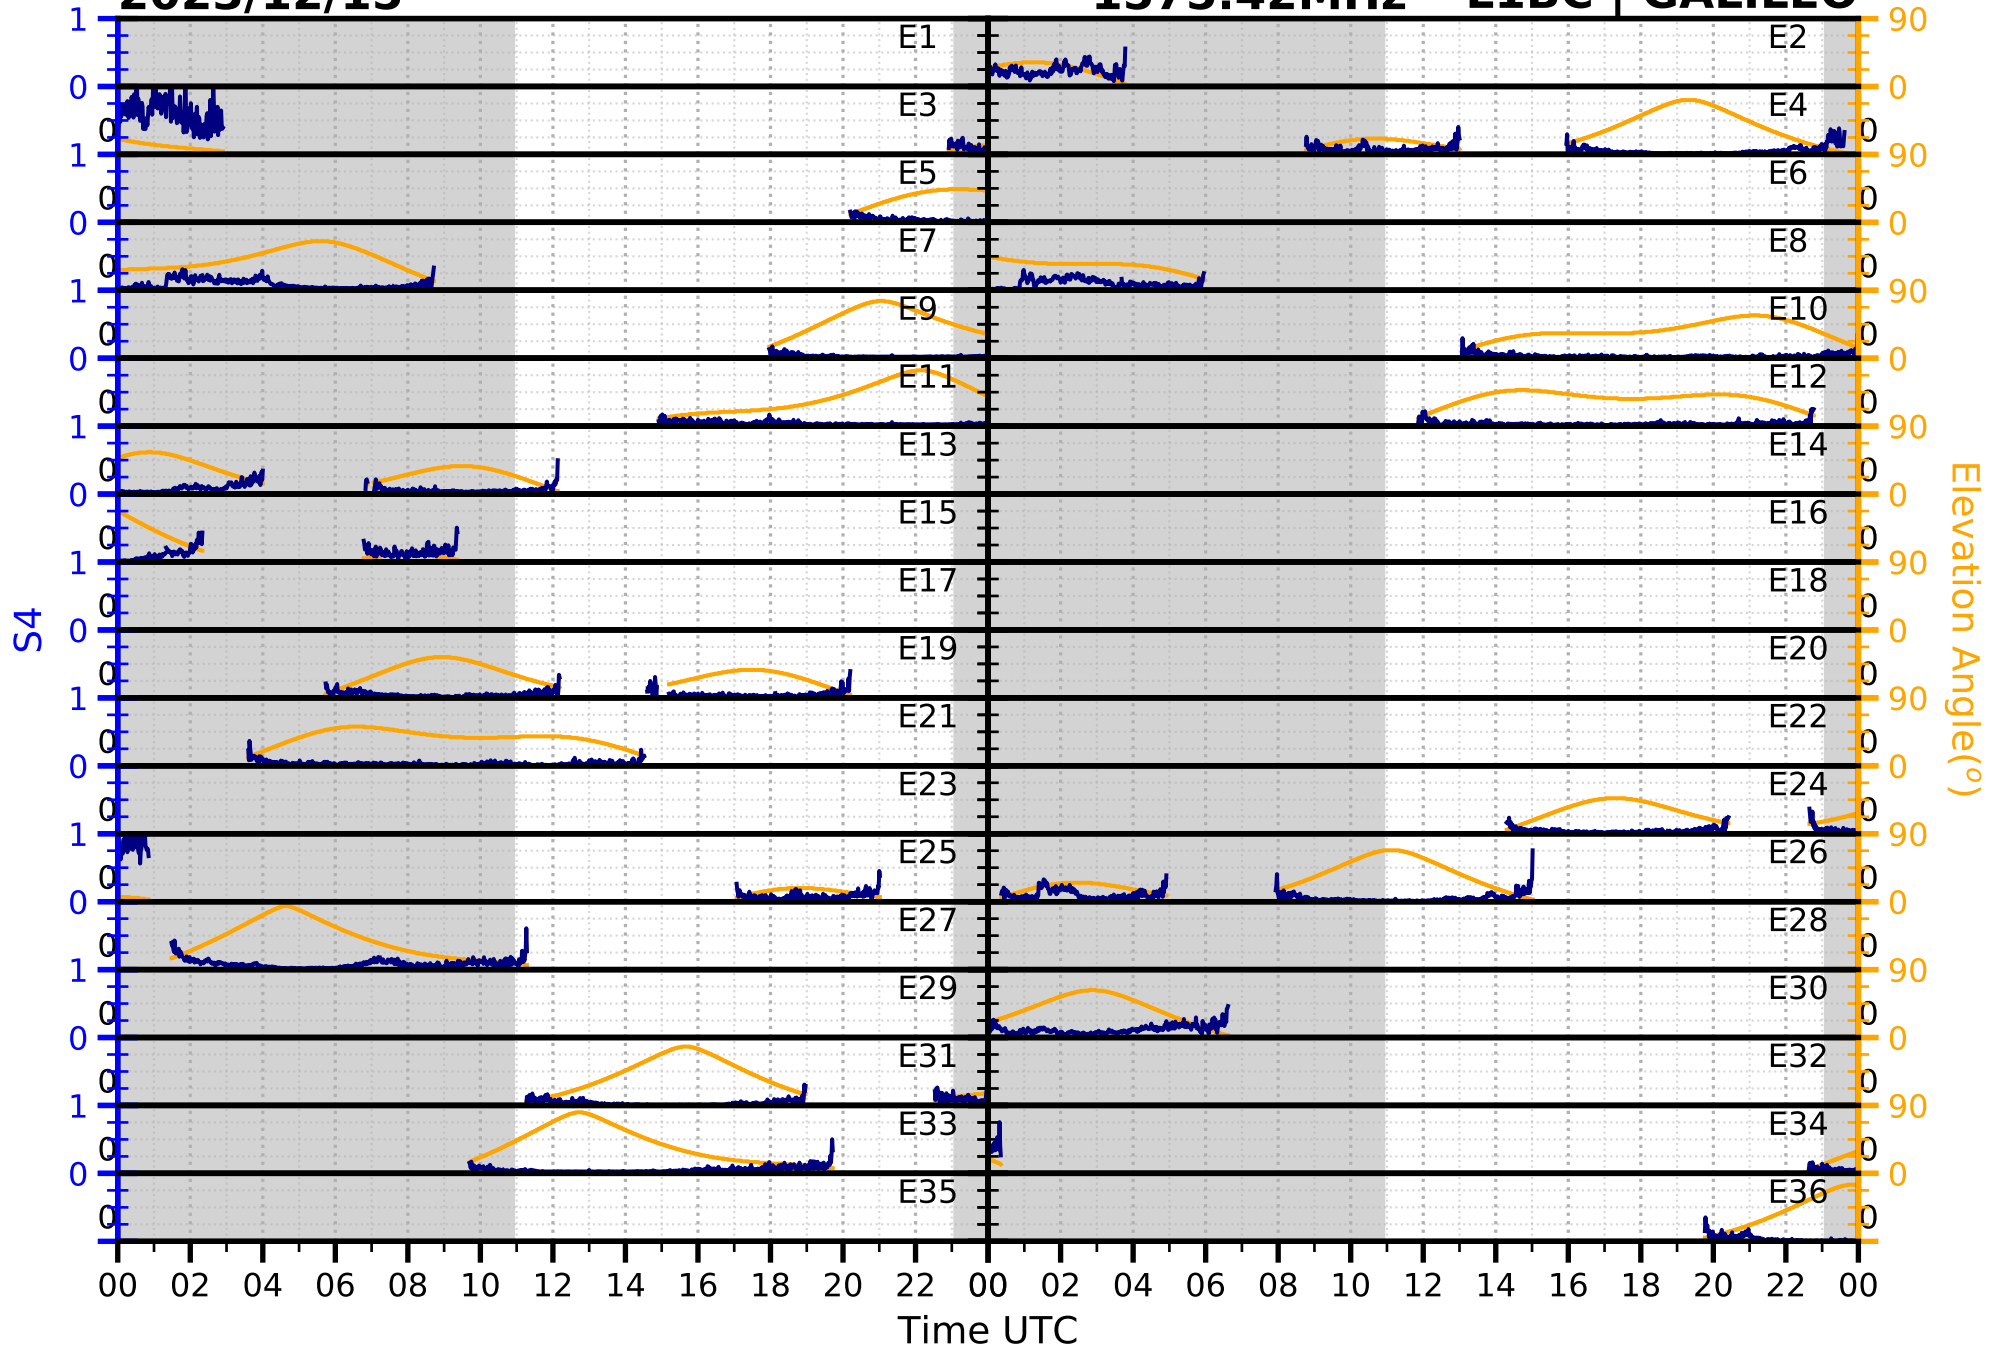

2023/12/15

S4

1575.42MHz

L1CA | GPS

2023/12/15

S4

1575.42MHz

L1BC | GALILEO

2023/12/15

S4

1602MHz

L1CA | GLONASS