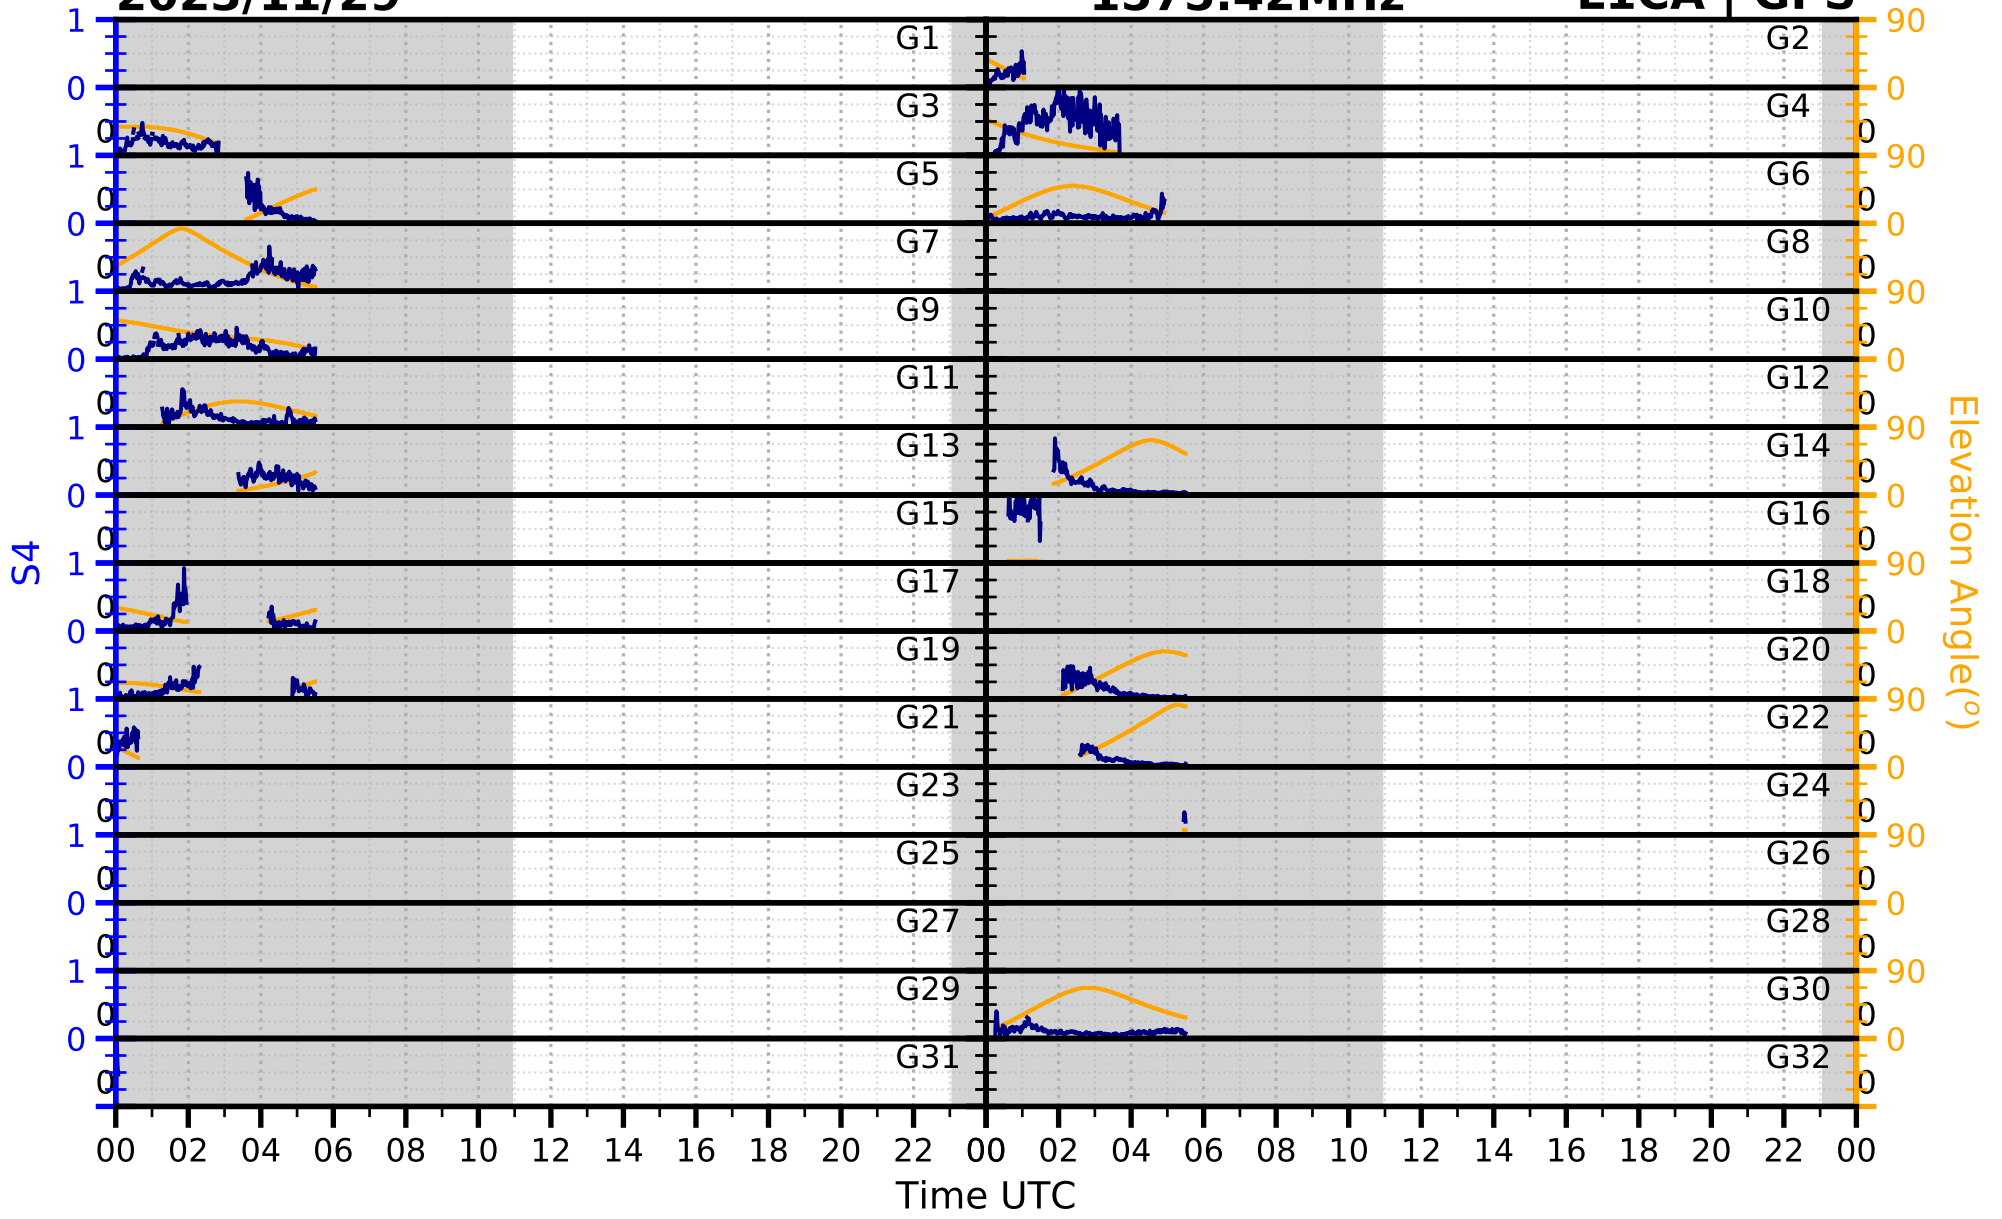

2023/11/29

S4

1575.42MHz

L1CA | GPS

2023/11/29

S4

1575.42MHz

L1BC | GALILEO

2023/11/29

S4

1602MHz

L1CA | GLONASS