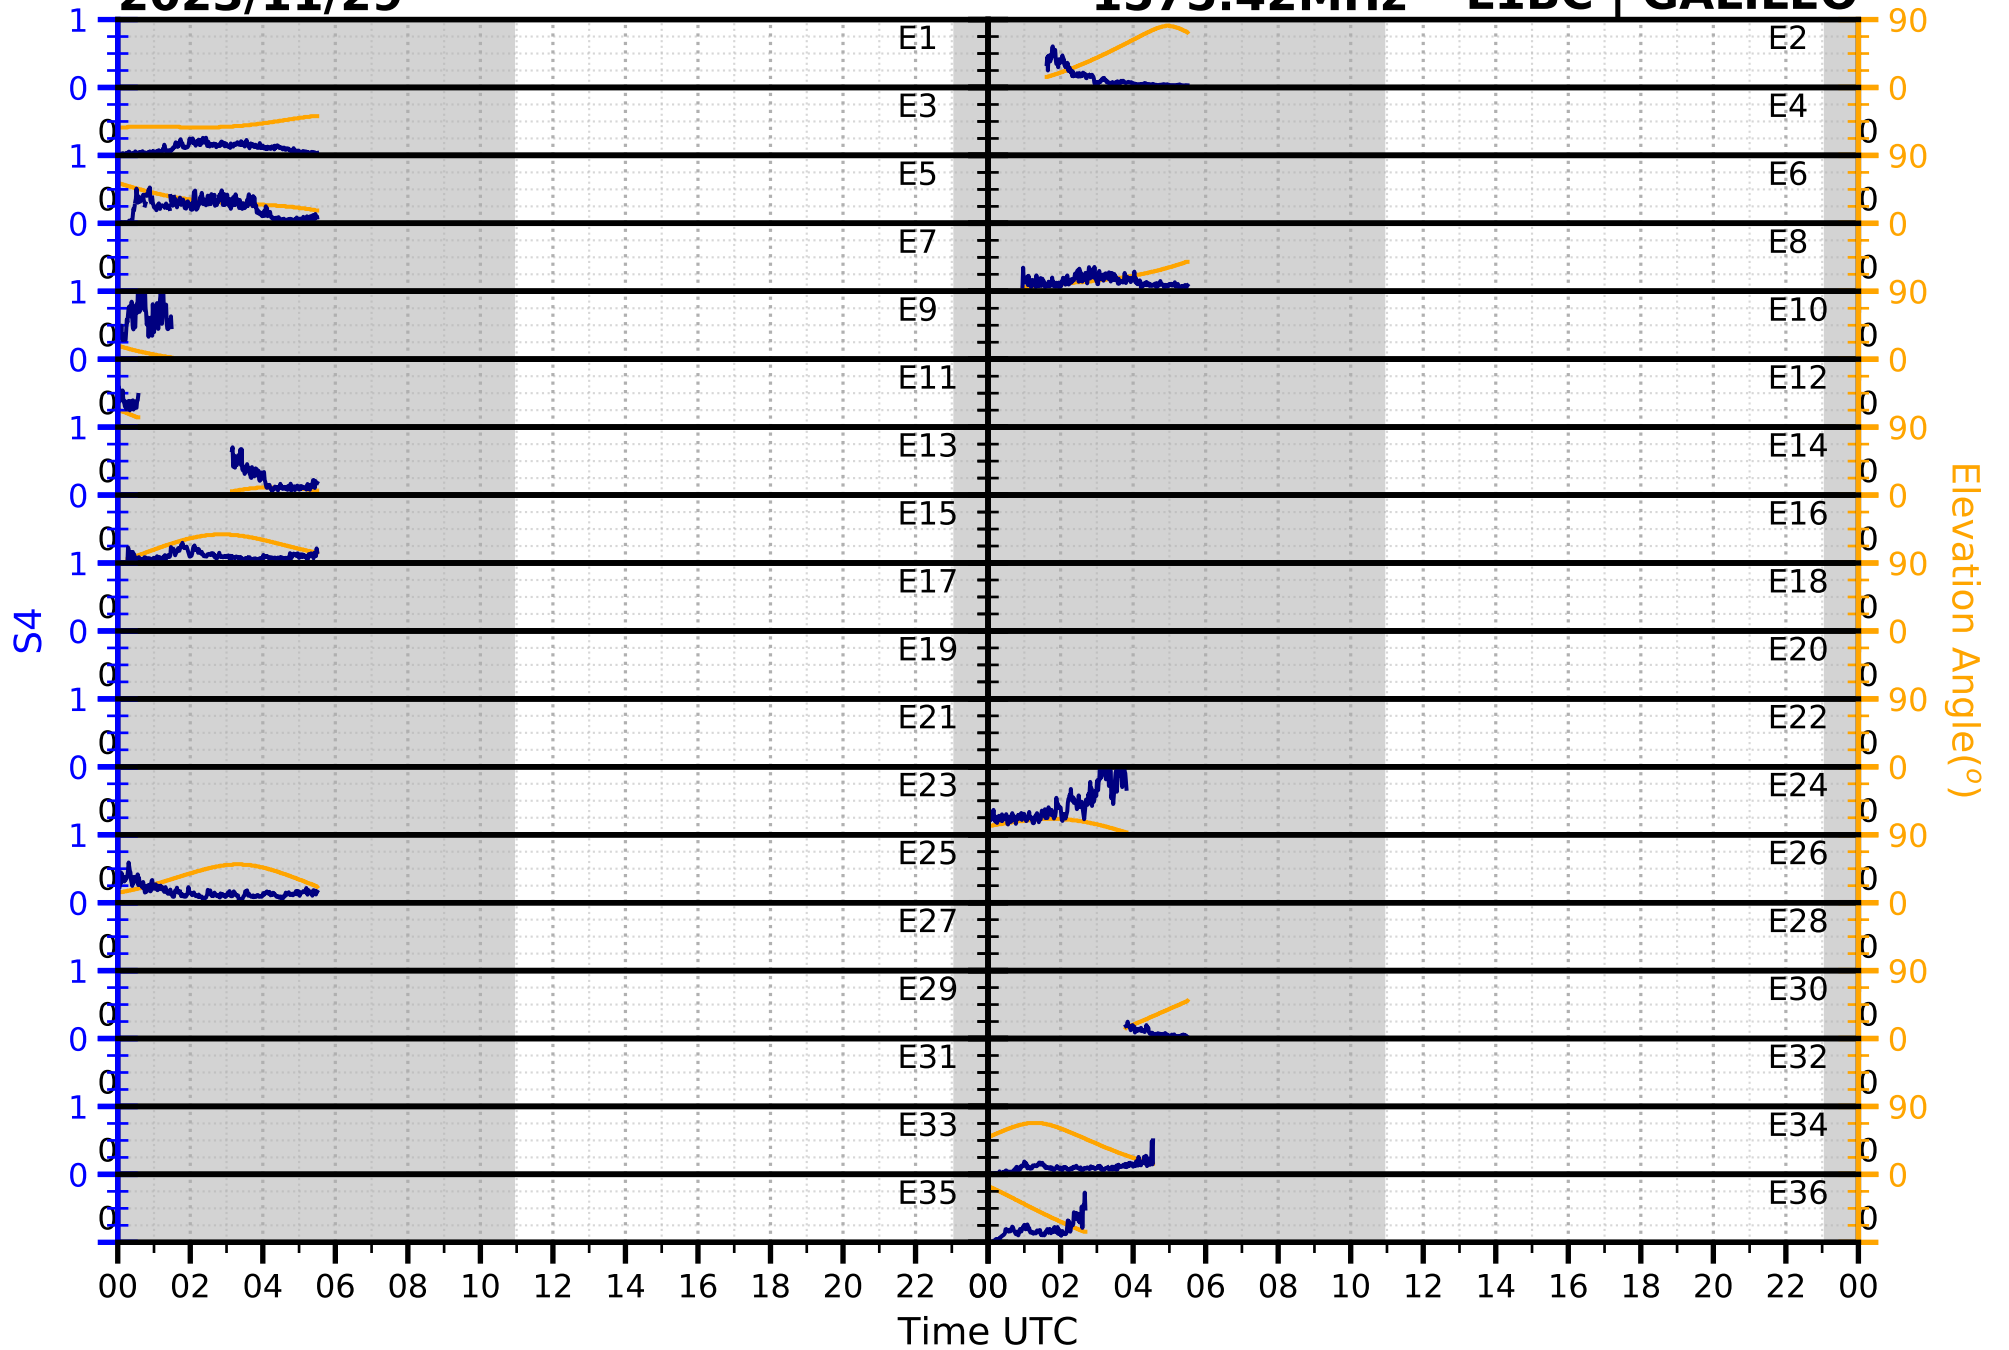

2023/11/29

S4

1575.42MHz

L1CA | GPS

2023/11/29

S4

1575.42MHz

L1BC | GALILEO

2023/11/29

S4

1602MHz

L1CA | GLONASS