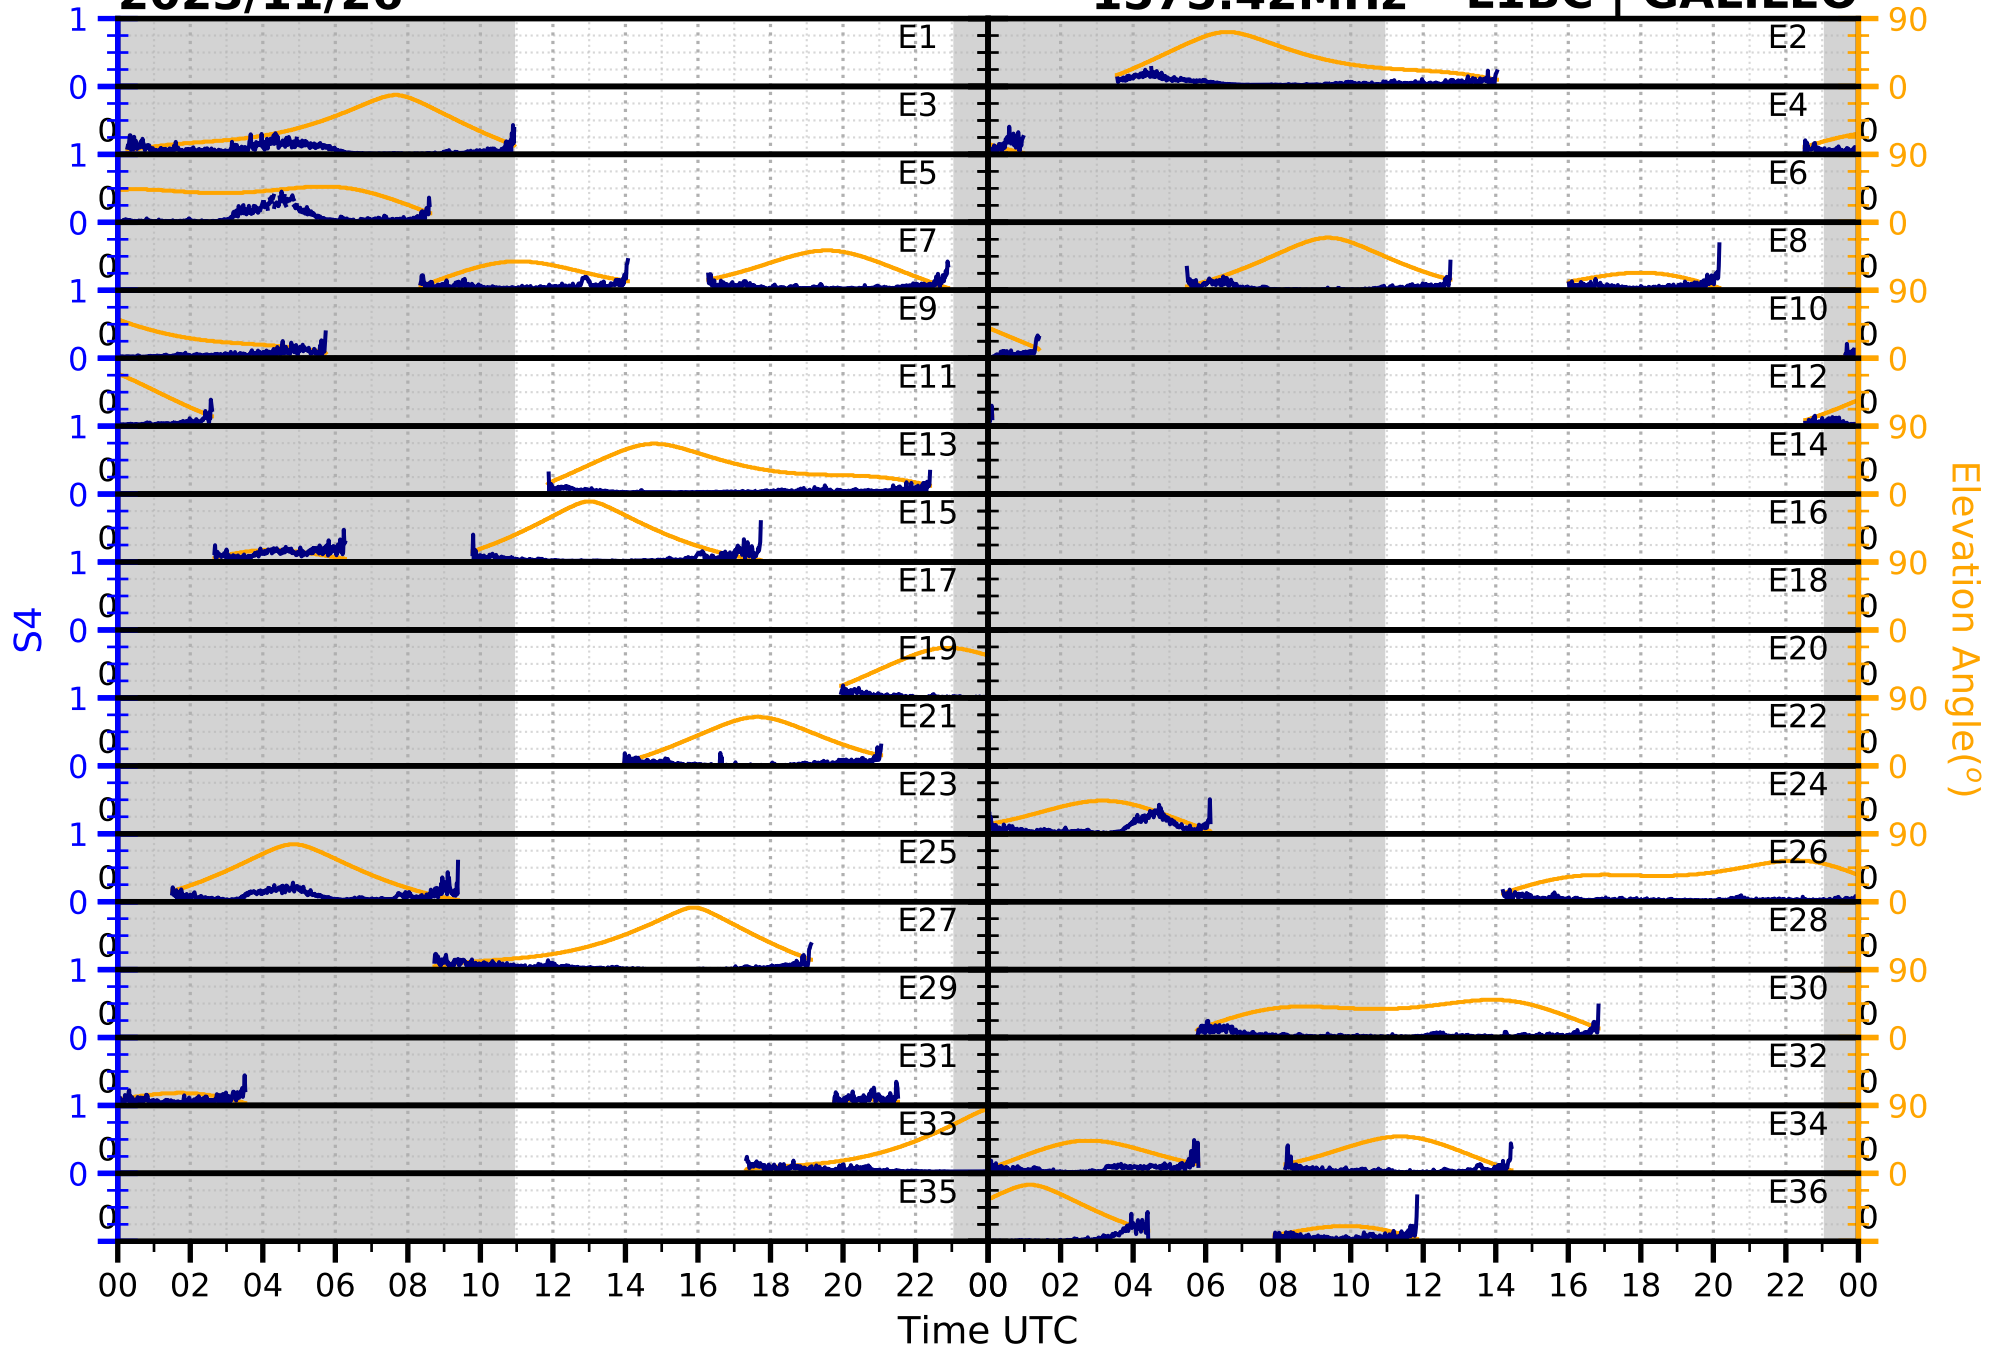

2023/11/26

S4

1575.42MHz

L1CA | GPS

2023/11/26

S4

1575.42MHz

L1BC | GALILEO

2023/11/26

S4

1602MHz

L1CA | GLONASS