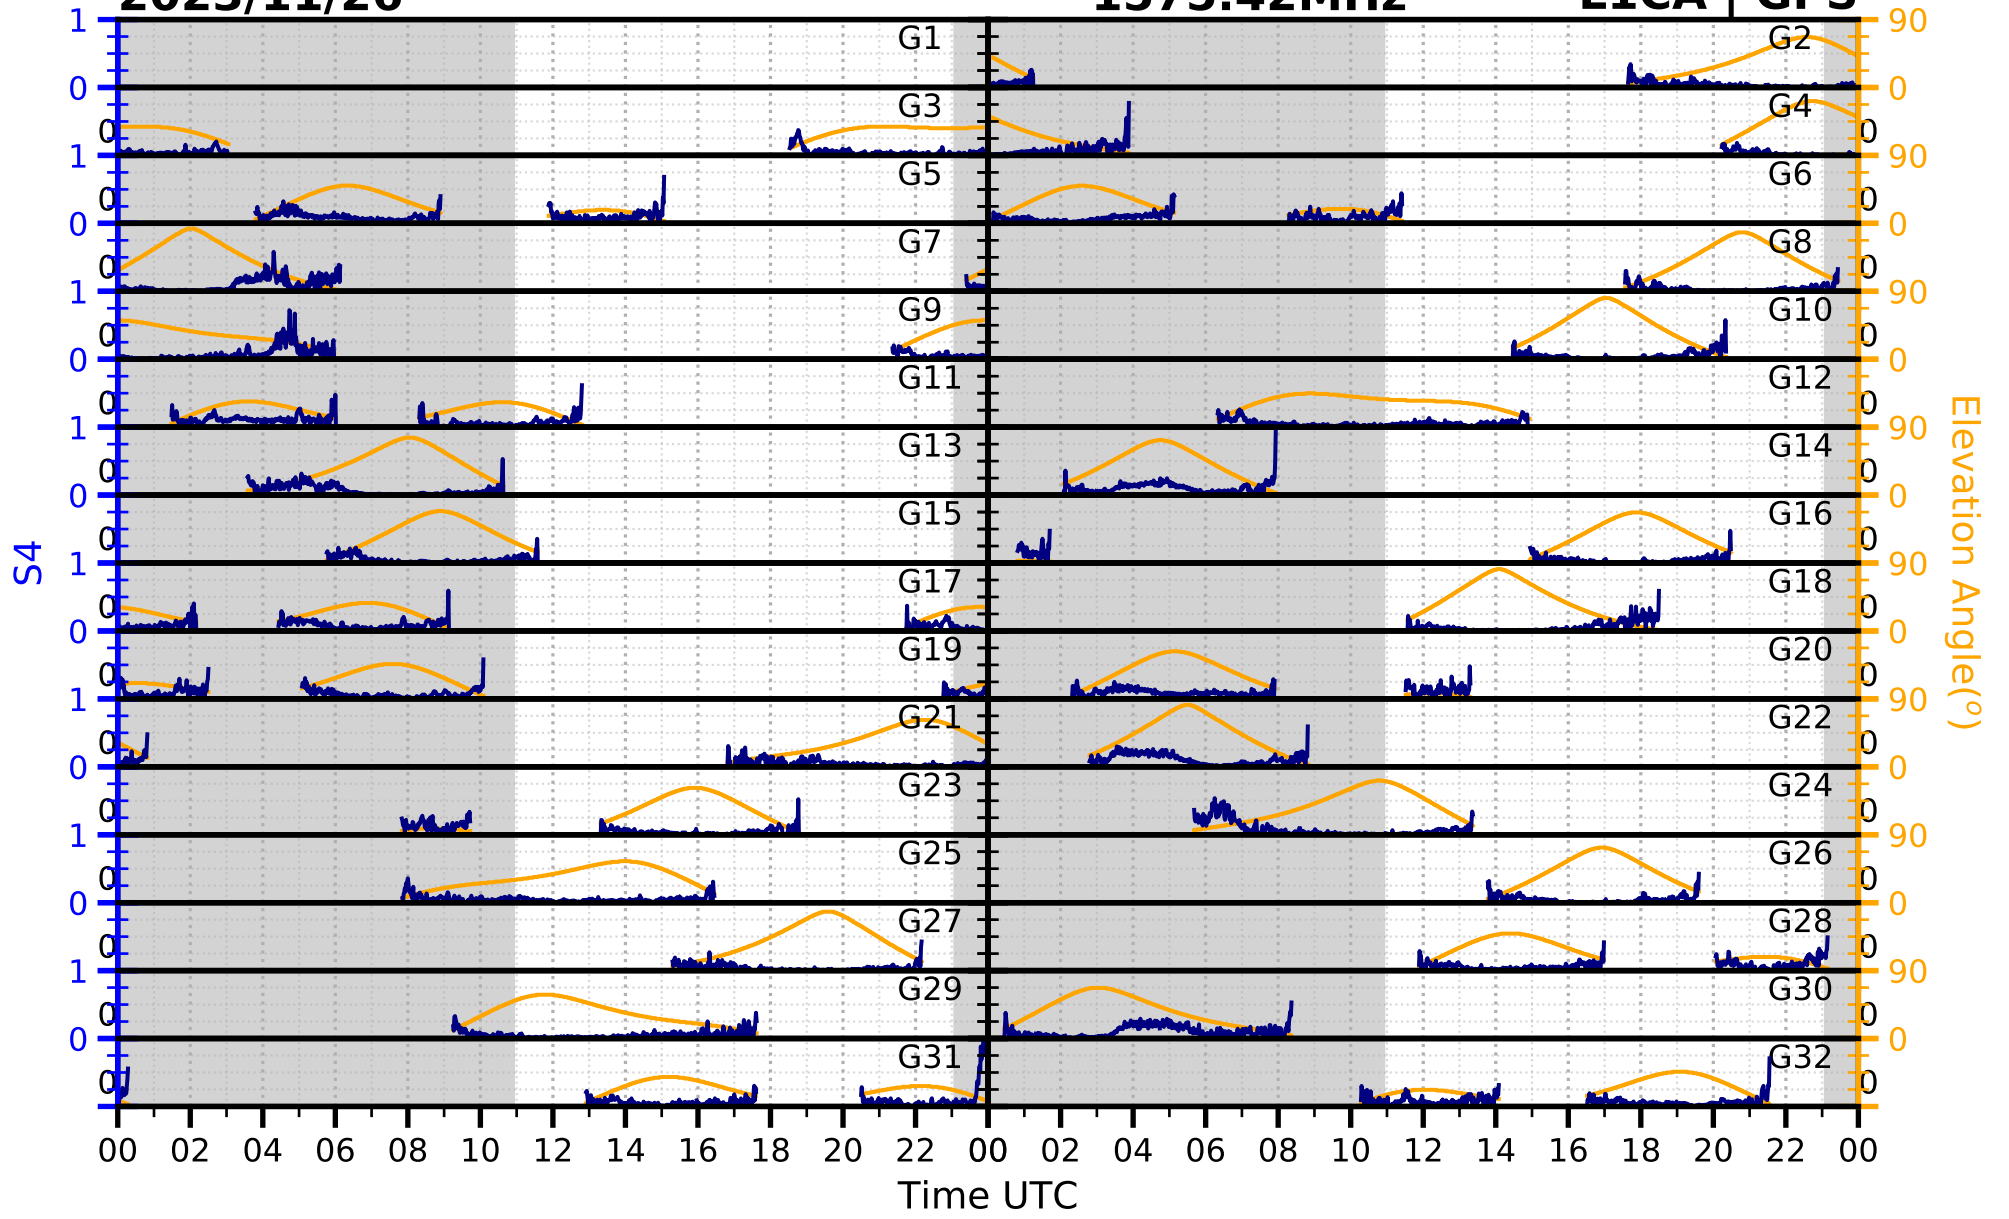

2023/11/26

S4

1575.42MHz

L1CA | GPS

2023/11/26

S4

1575.42MHz

L1BC | GALILEO

2023/11/26

S4

1602MHz

L1CA | GLONASS