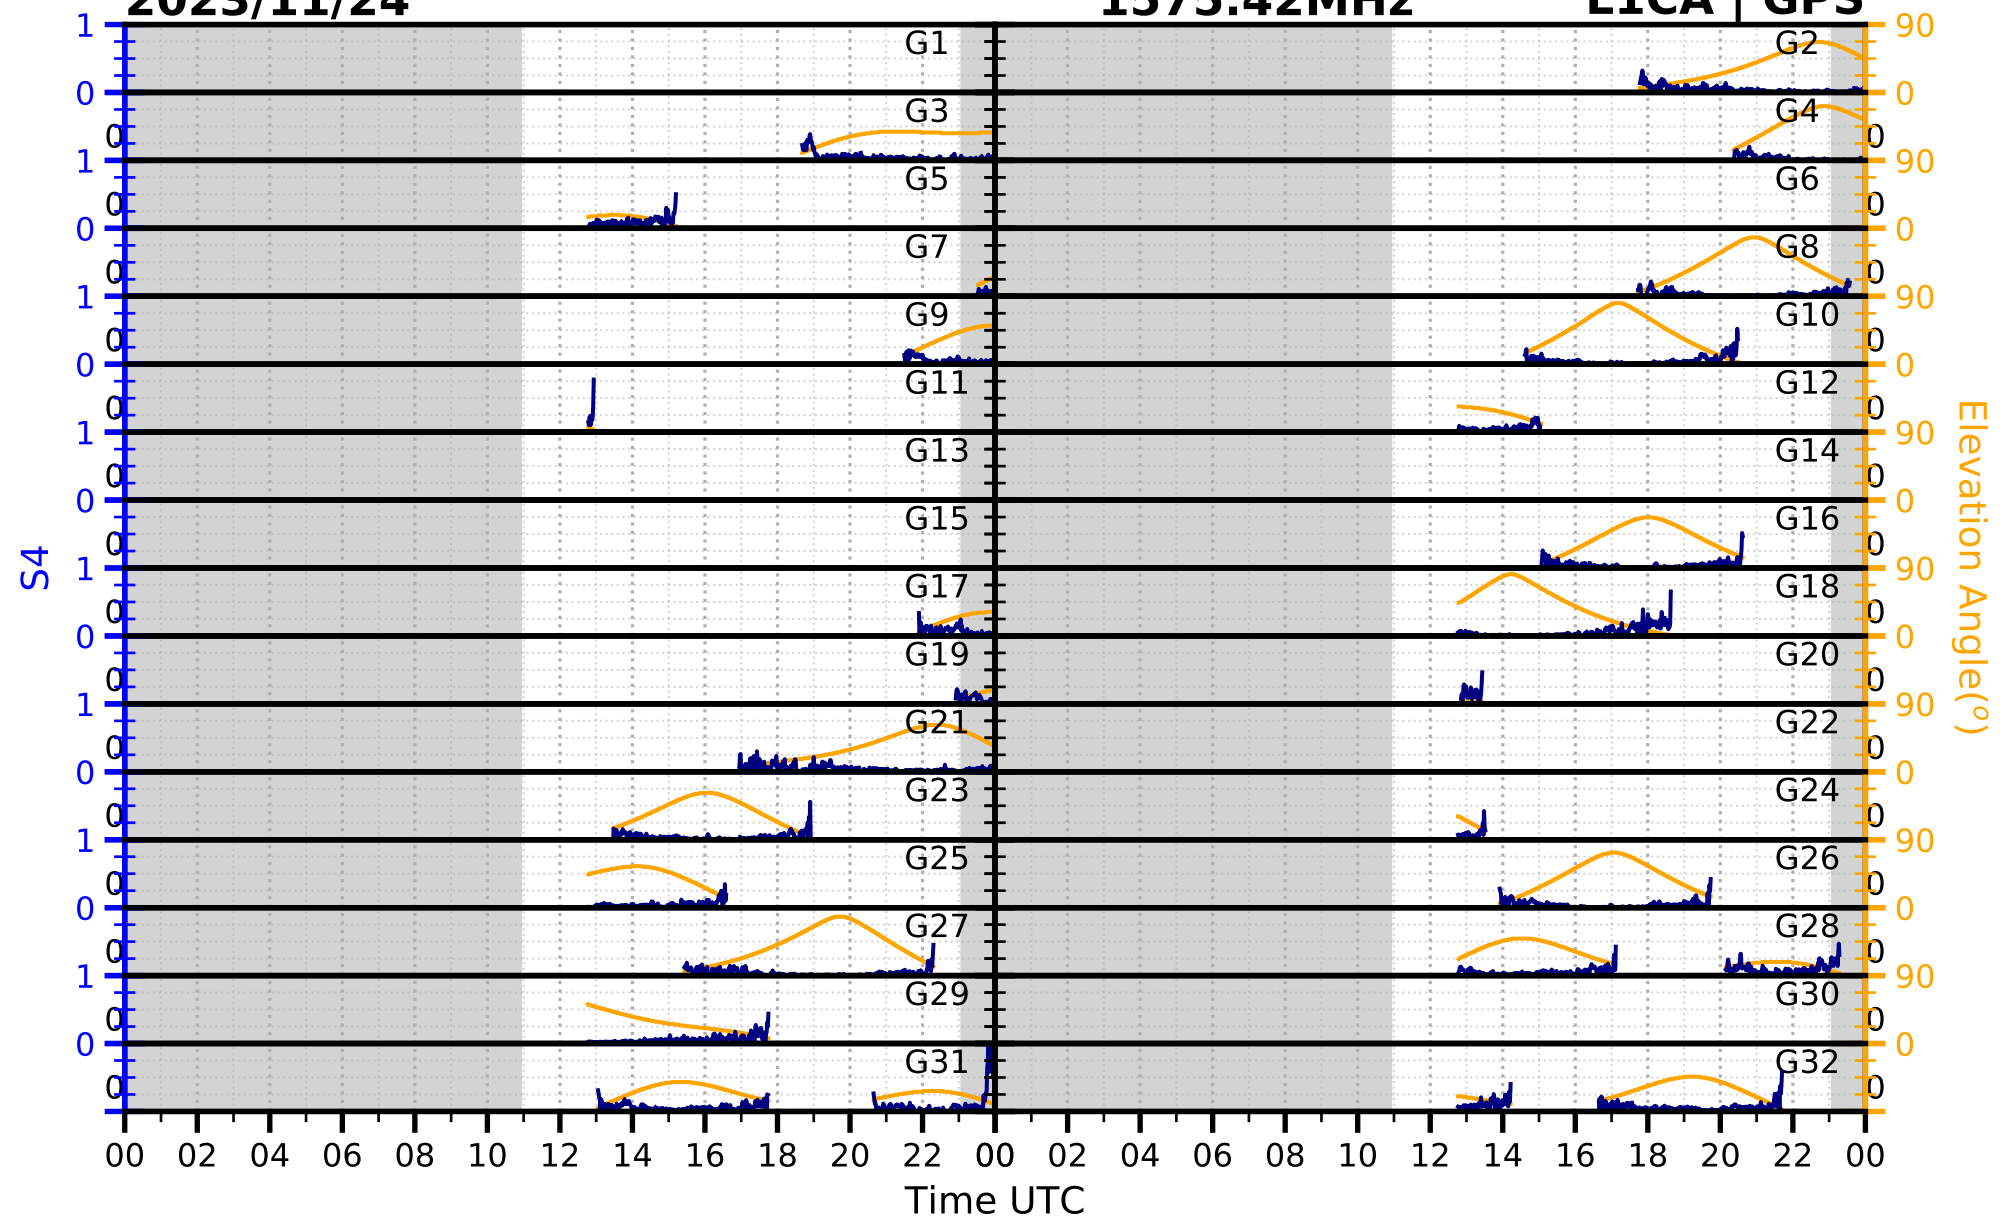

2023/11/24

S4

1575.42MHz

L1CA | GPS

2023/11/24

S4

1575.42MHz

L1BC | GALILEO

2023/11/24

S4

1602MHz

L1CA | GLONASS