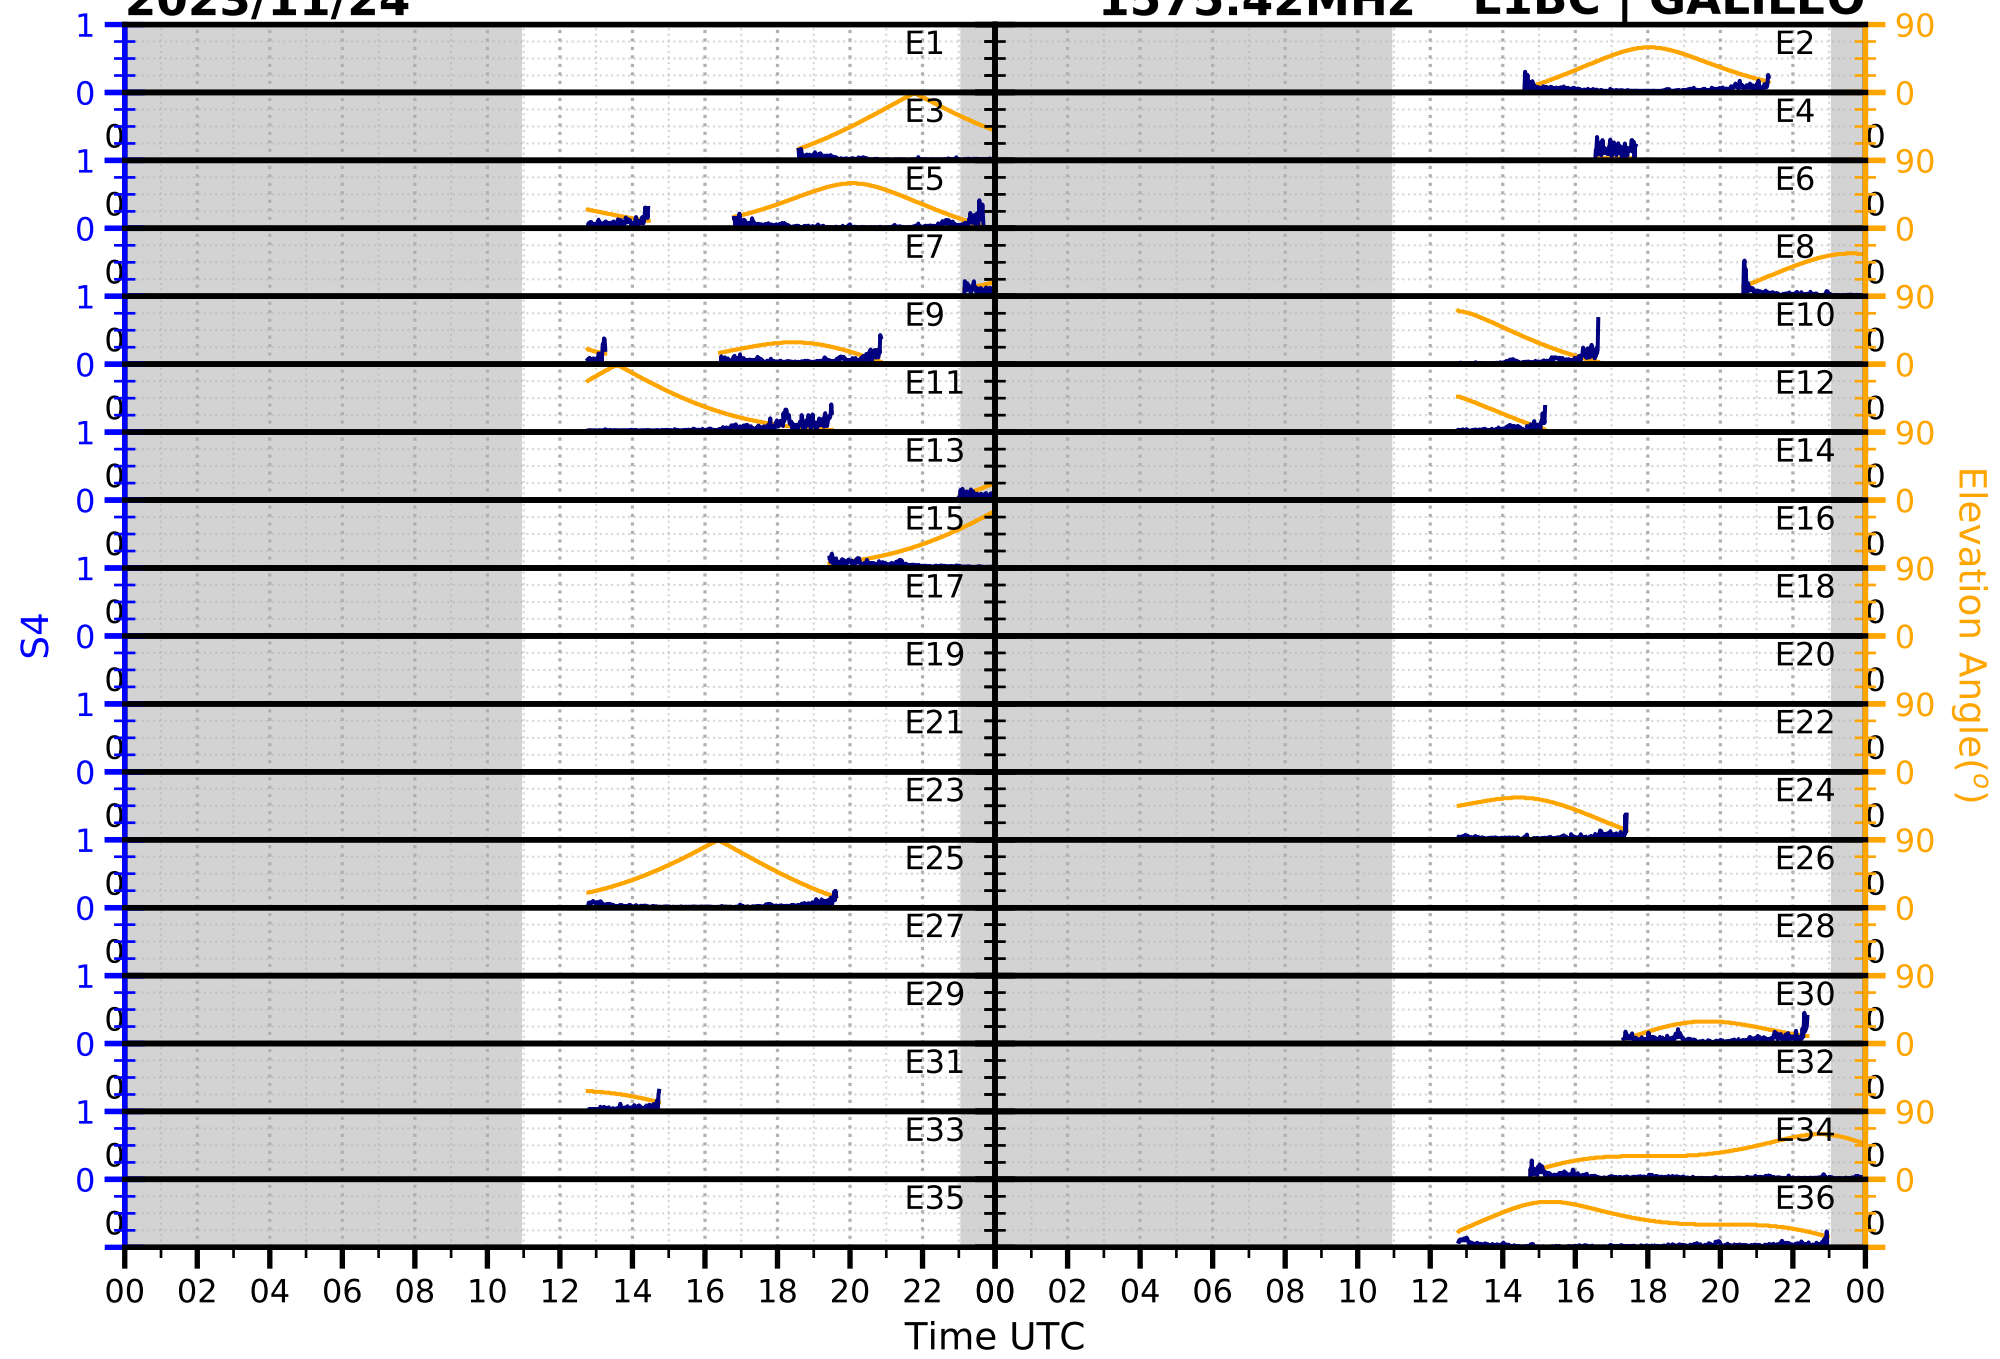

2023/11/24

S4

1575.42MHz

L1CA | GPS

2023/11/24

S4

1575.42MHz

L1BC | GALILEO

2023/11/24

S4

1602MHz

L1CA | GLONASS