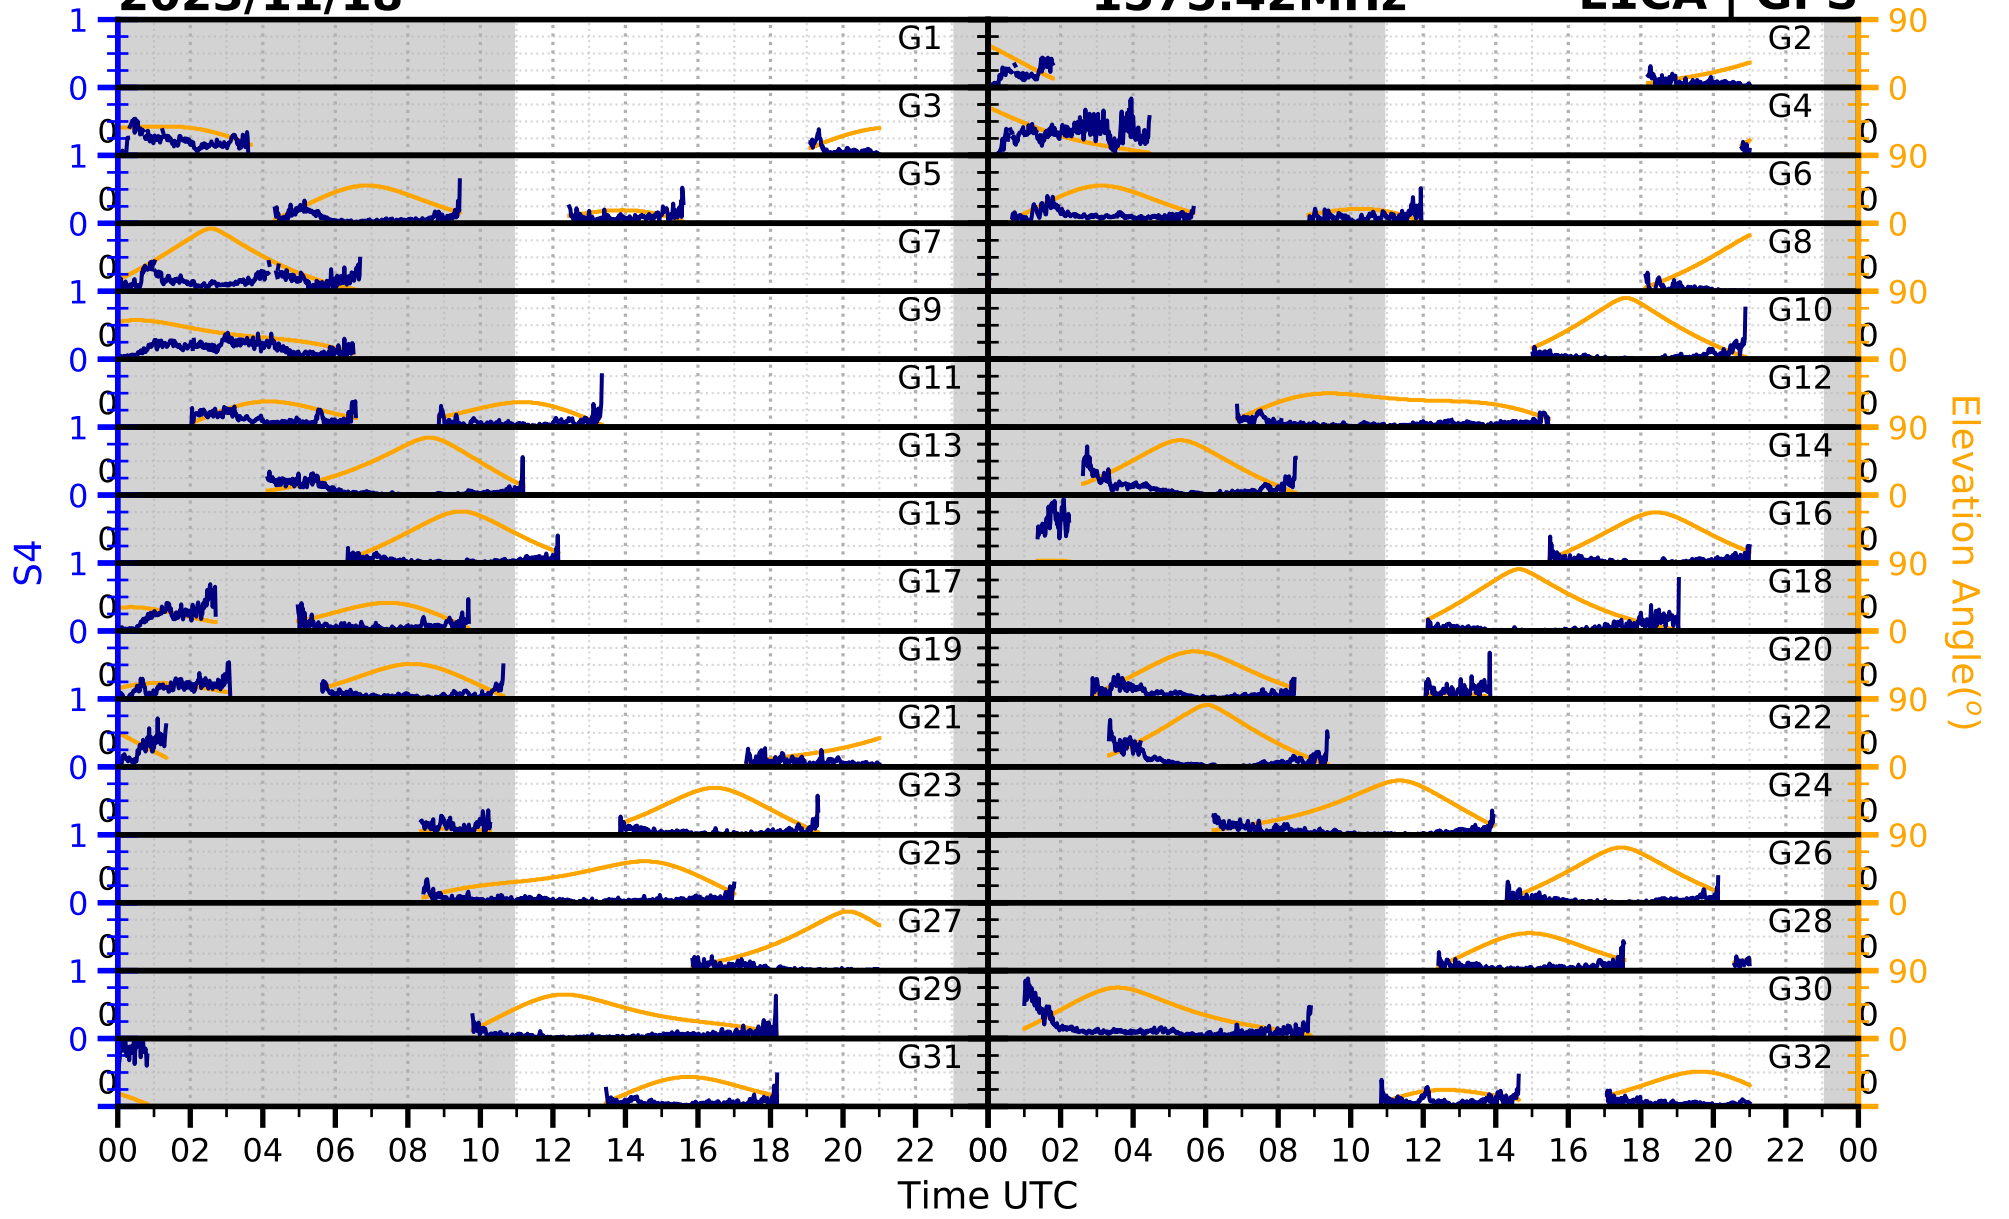

2023/11/18

S4

1575.42MHz

L1CA | GPS

2023/11/18

S4

1602MHz

L1CA | GLONASS