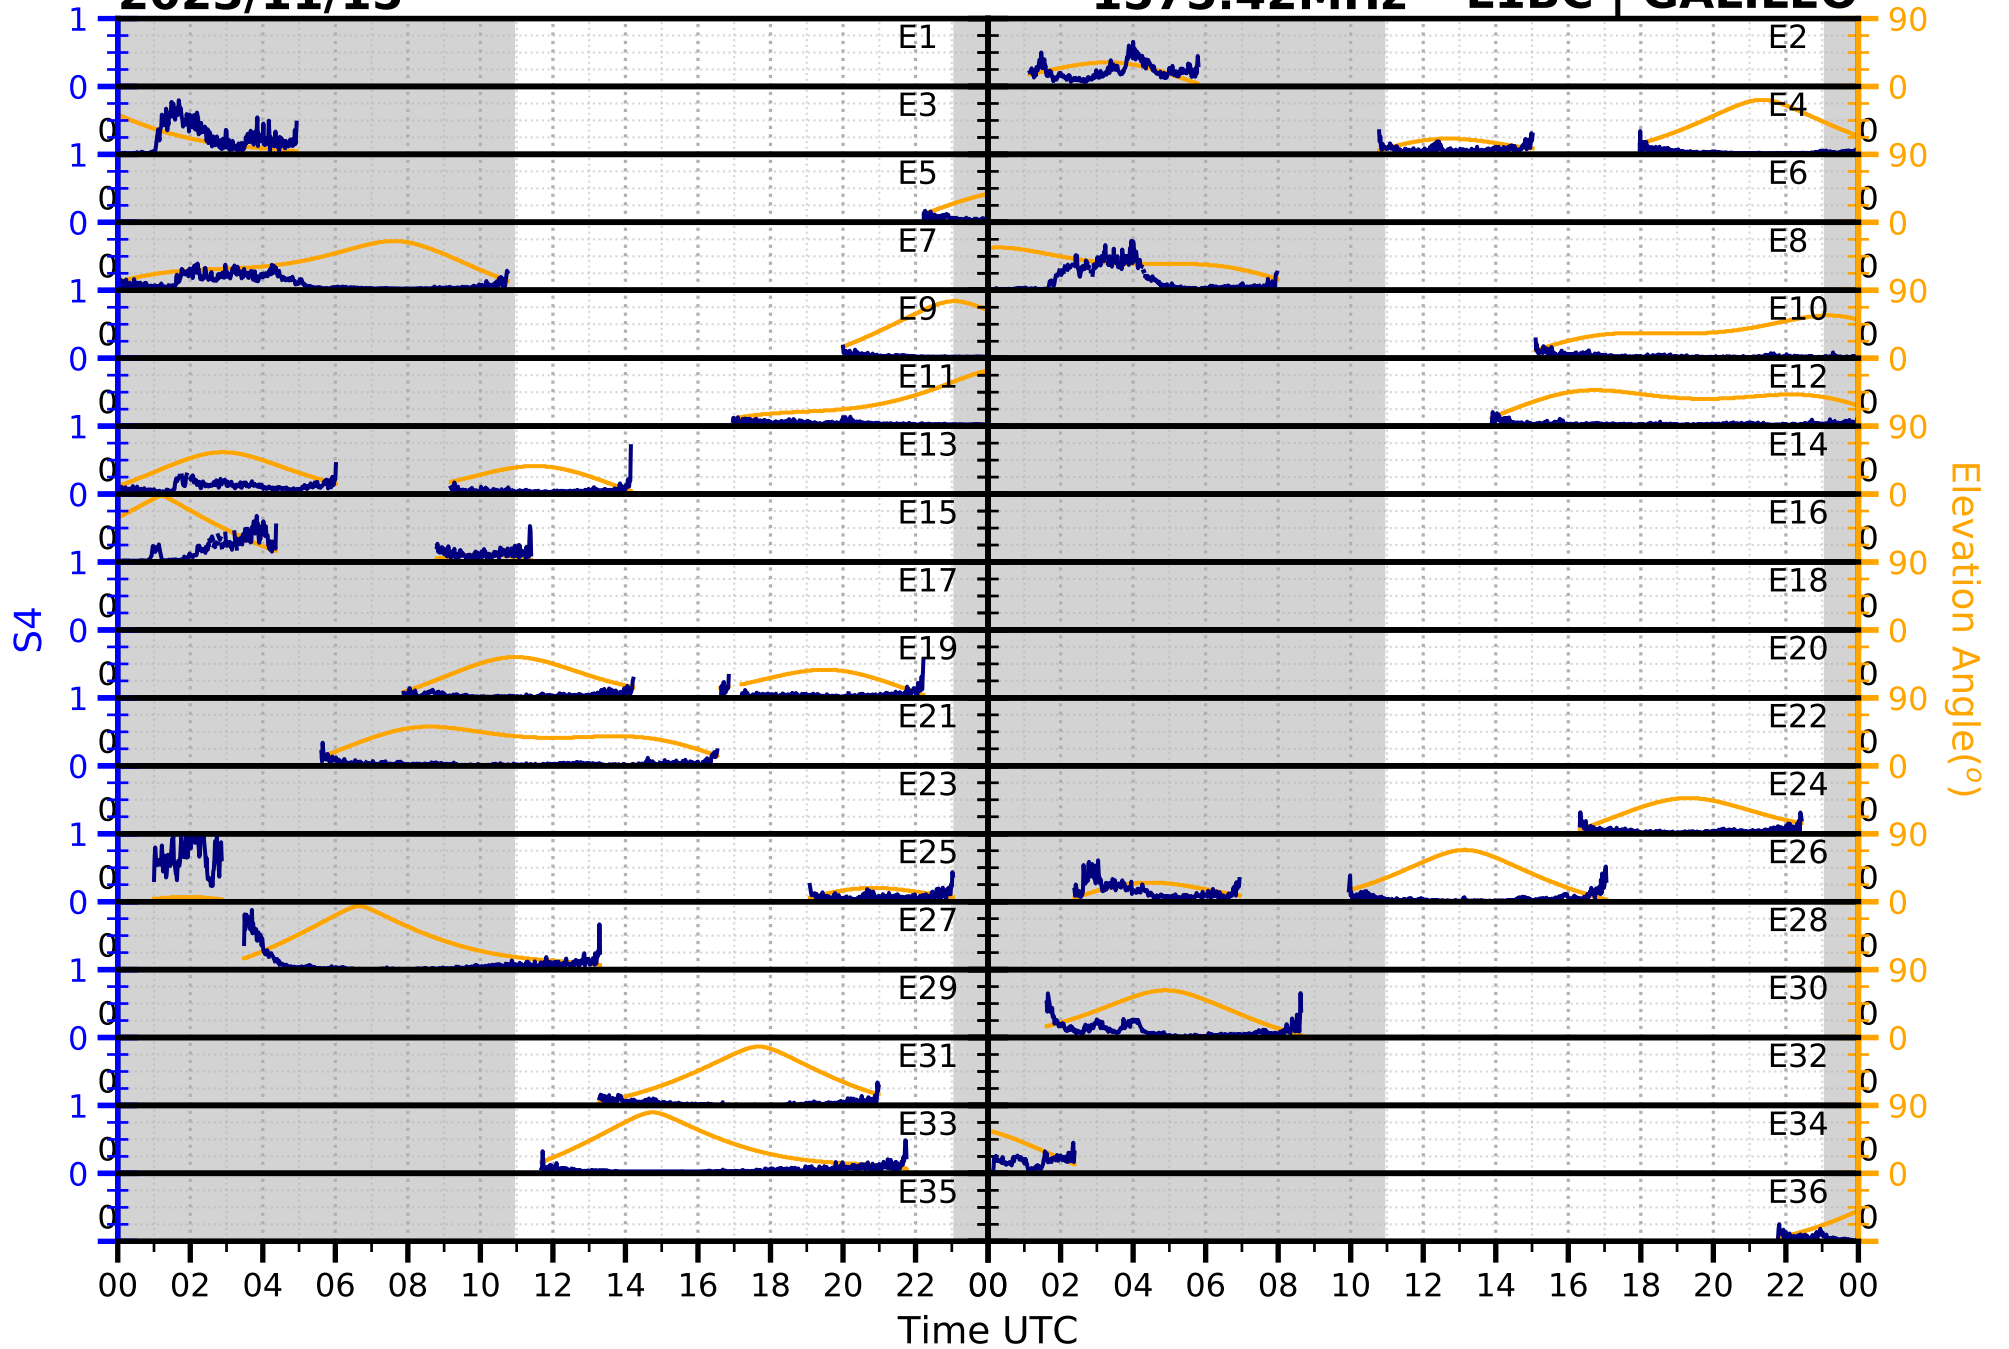

2023/11/15

S4

1575.42MHz

L1CA | GPS

2023/11/15

S4

1575.42MHz

L1BC | GALILEO

2023/11/15

S4

1602MHz

L1CA | GLONASS