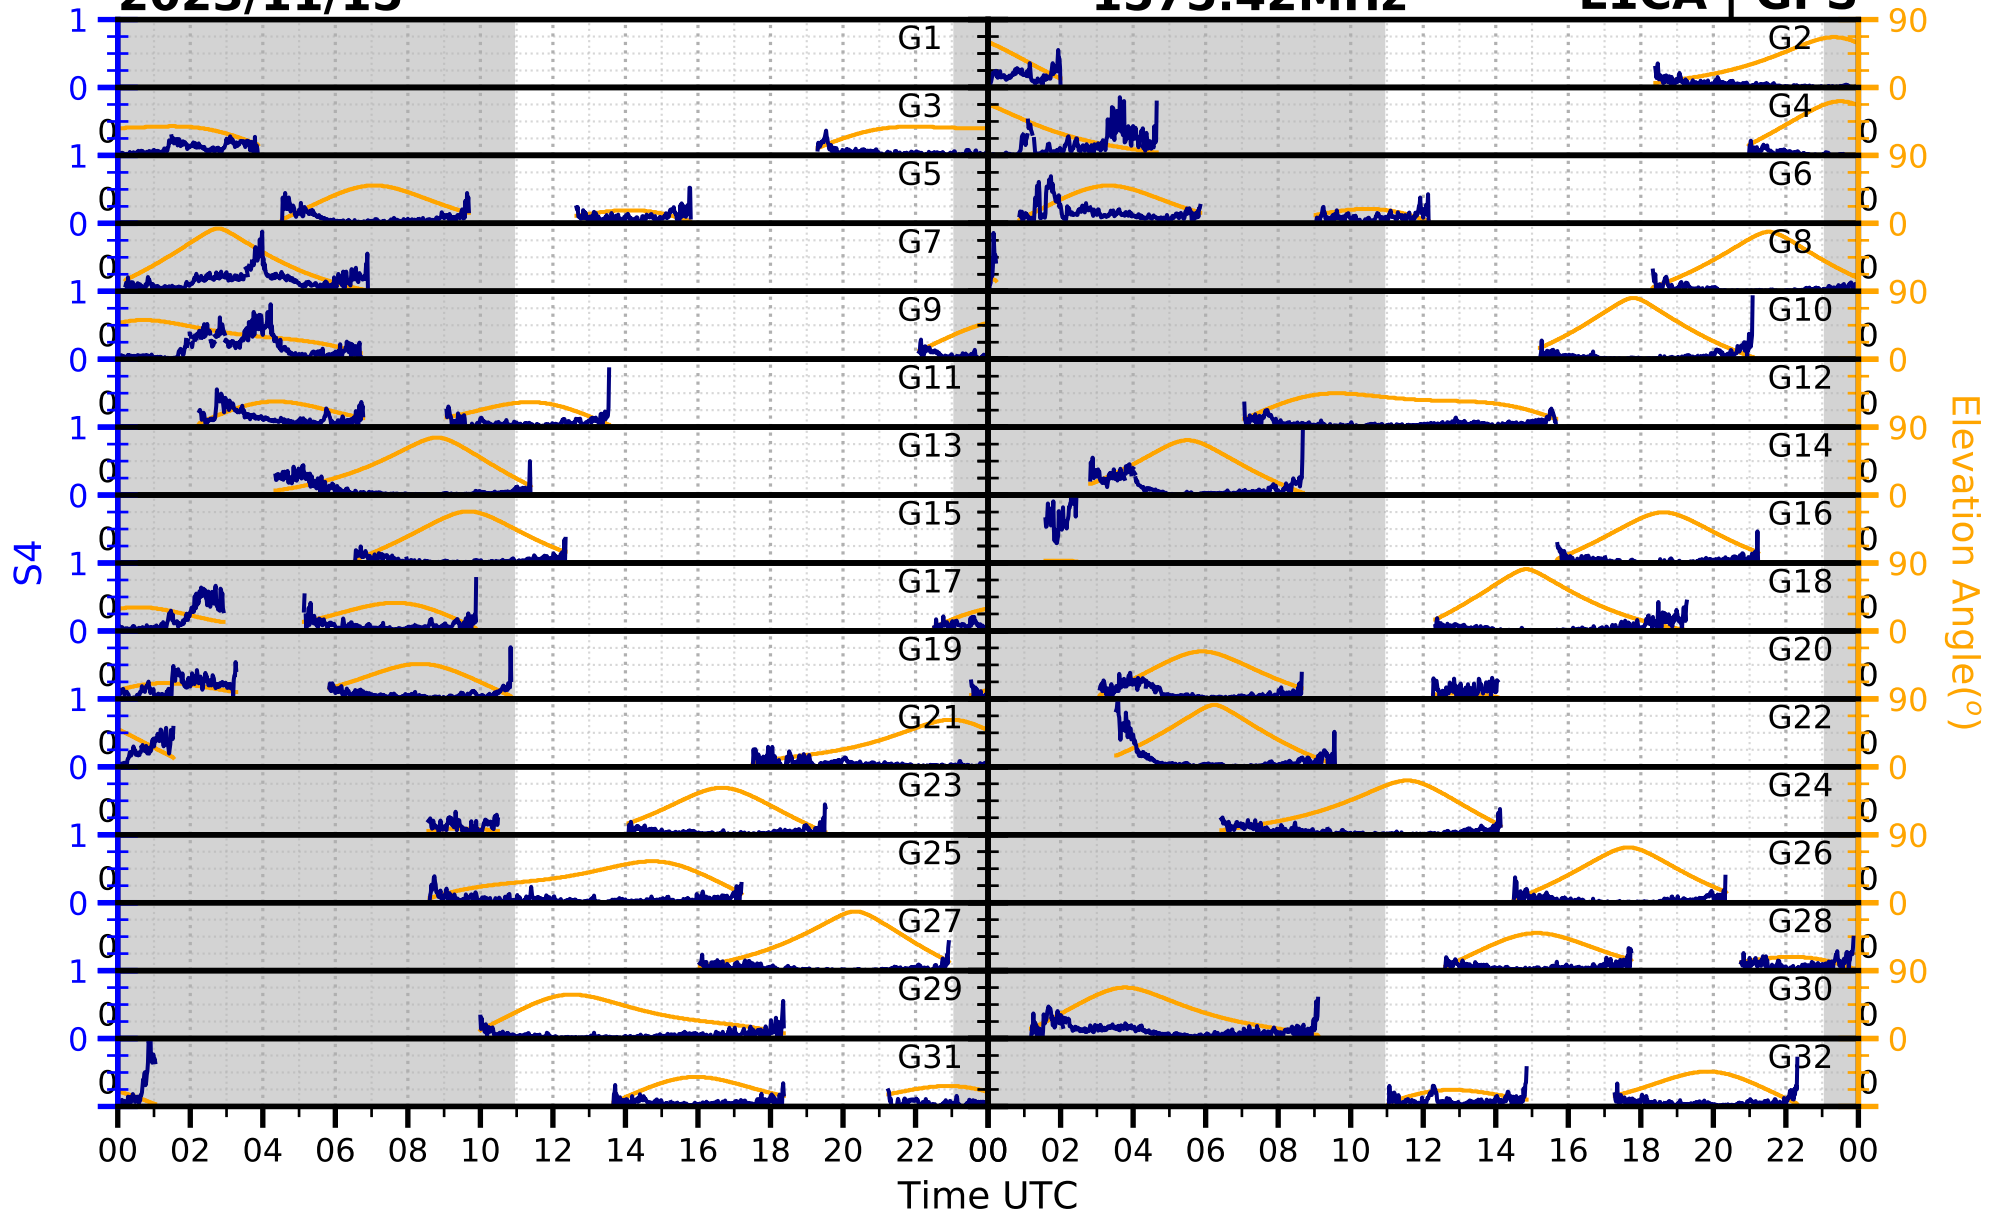

2023/11/15

S4

1575.42MHz

L1CA | GPS

2023/11/15

S4

1575.42MHz

L1BC | GALILEO

2023/11/15

S4

1602MHz

L1CA | GLONASS